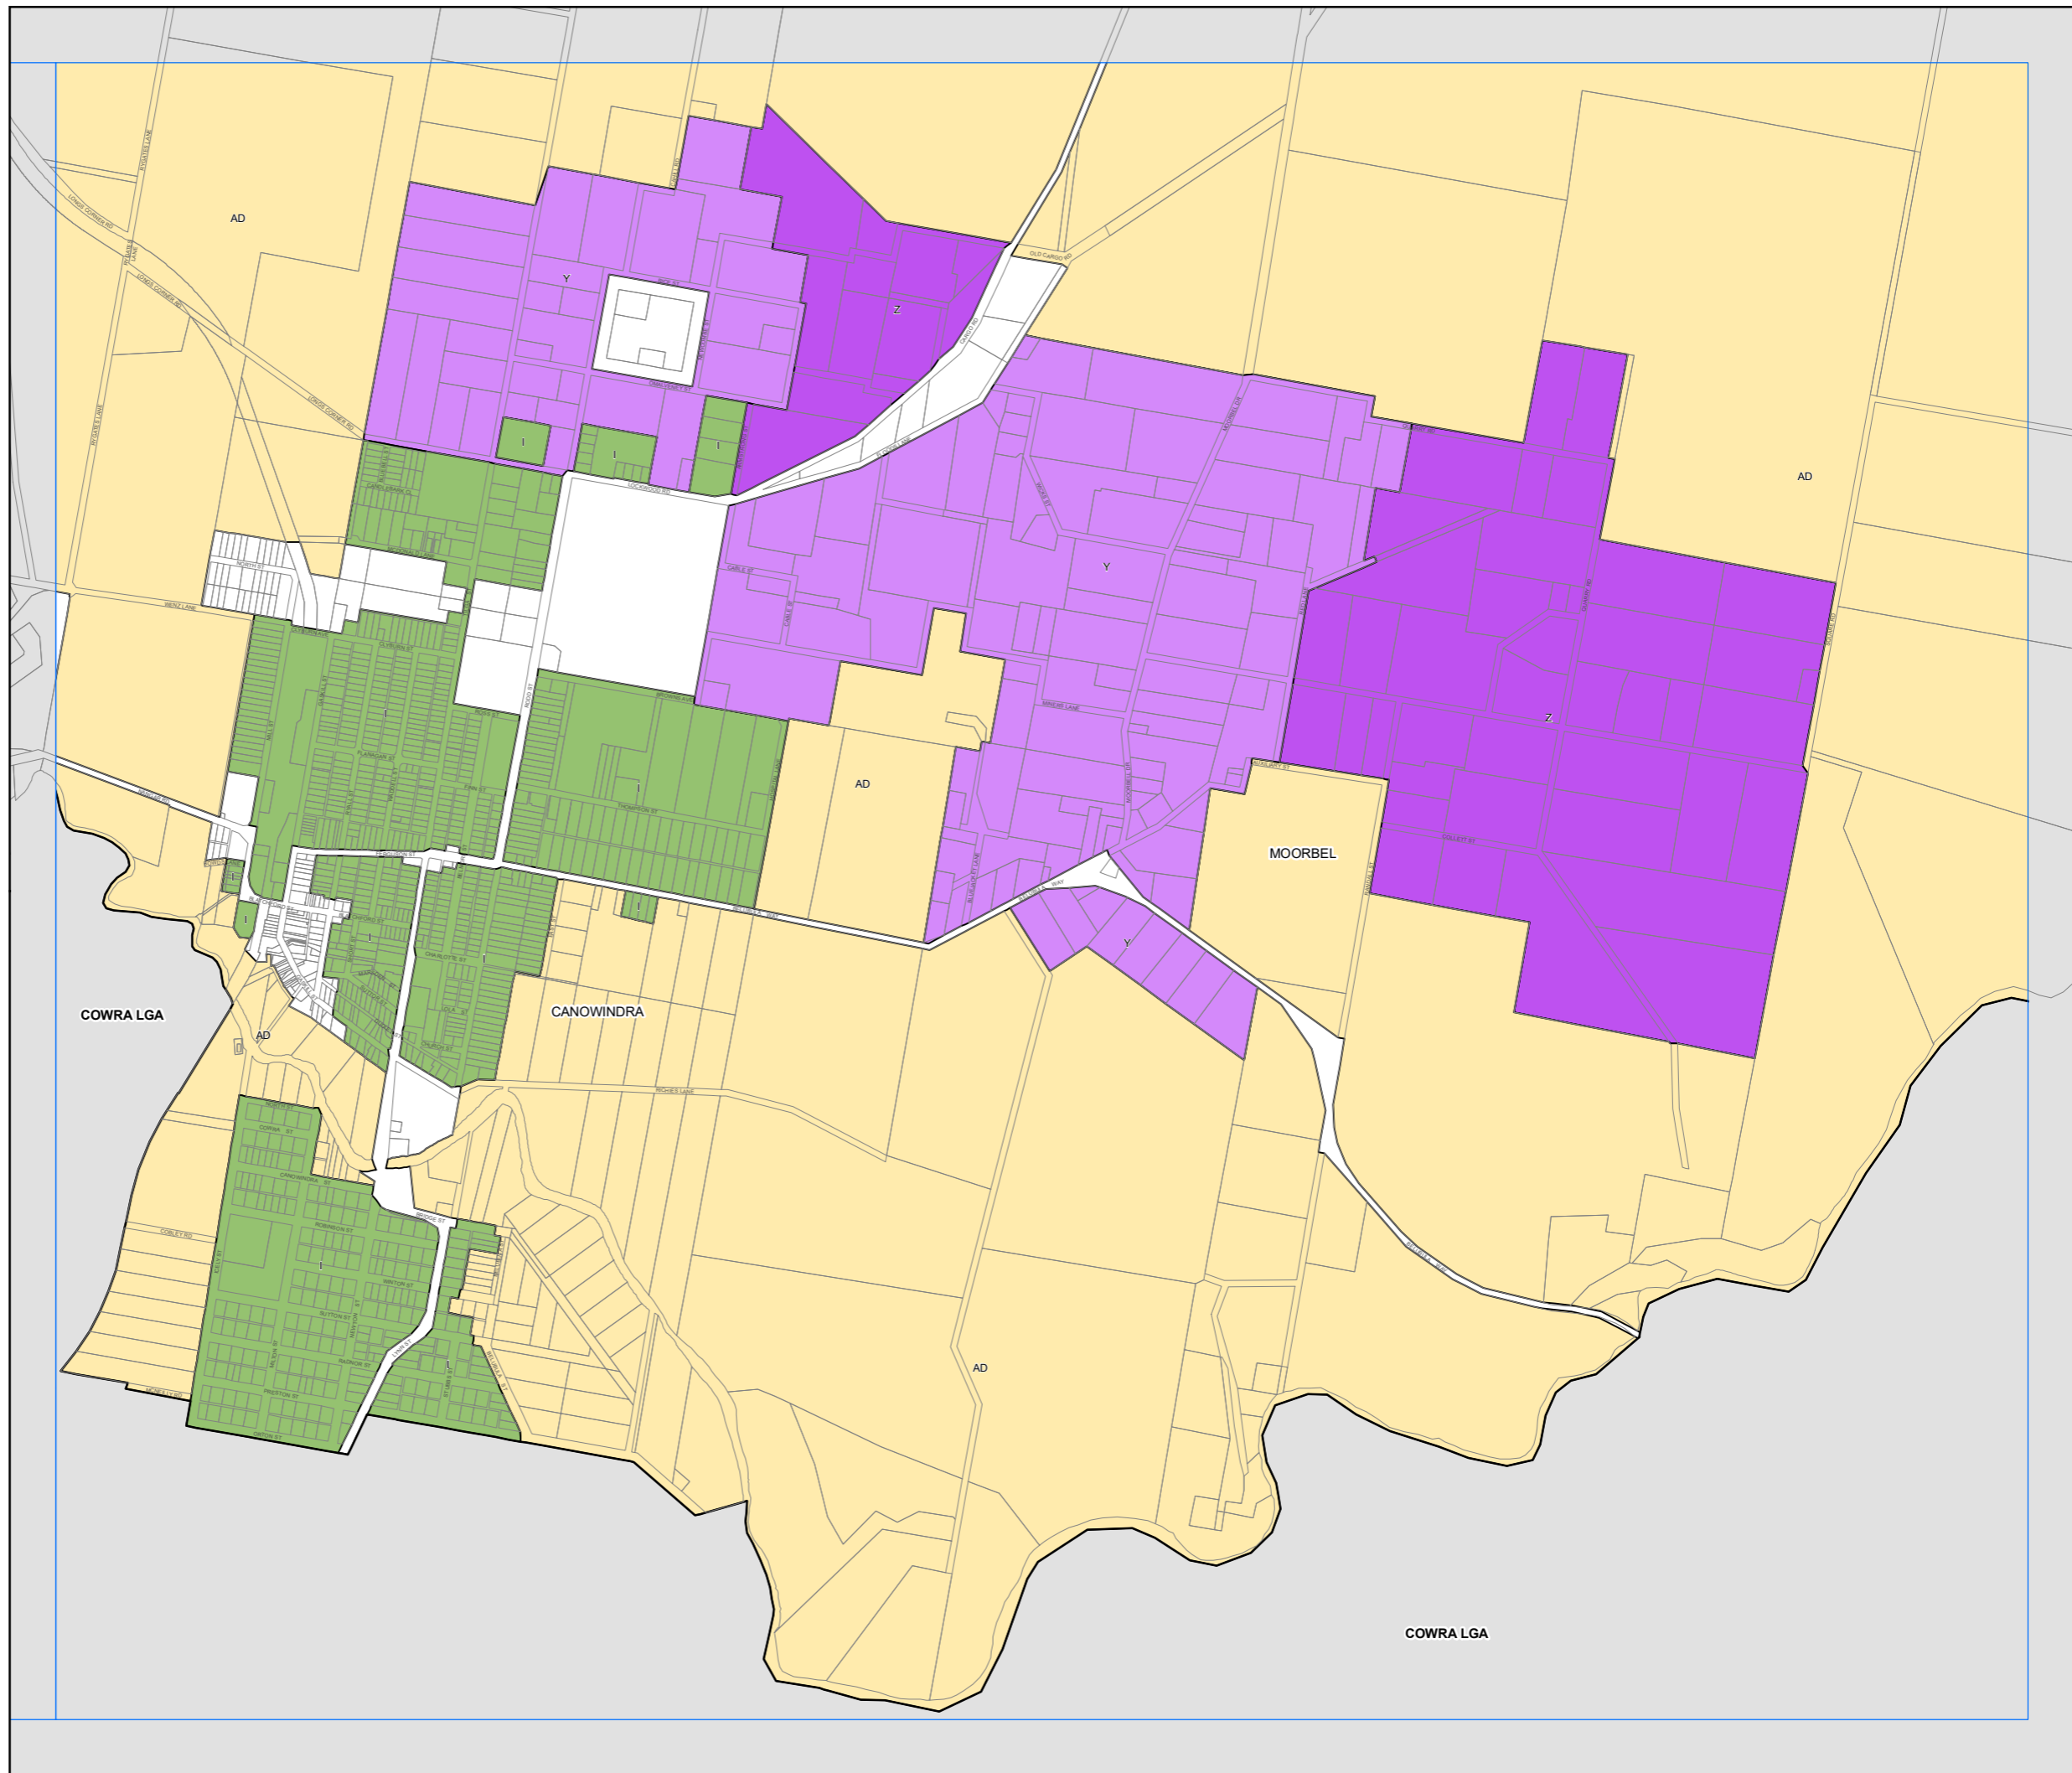

Cabonne Local Environmental Plan 2012

Lot Size Map - Sheet LSZ_003C

Minimum Lot Size (Sq m)

- I 500
- V 2000
- W 4000
- Y 1ha
- Z 2ha
- AA 5ha
- AB1 10ha
- AB2 25ha
- AD 100ha

Refer to Clause 4.1(4A)

Cadastre

Cadastre 14/11/2023 © Spatial Services

Projection: GDA 1994
MGA Zone 55

Scale: 1:20,000 @ A3

Map identification number: 1400_COM_LSZ_003C_020_20231114