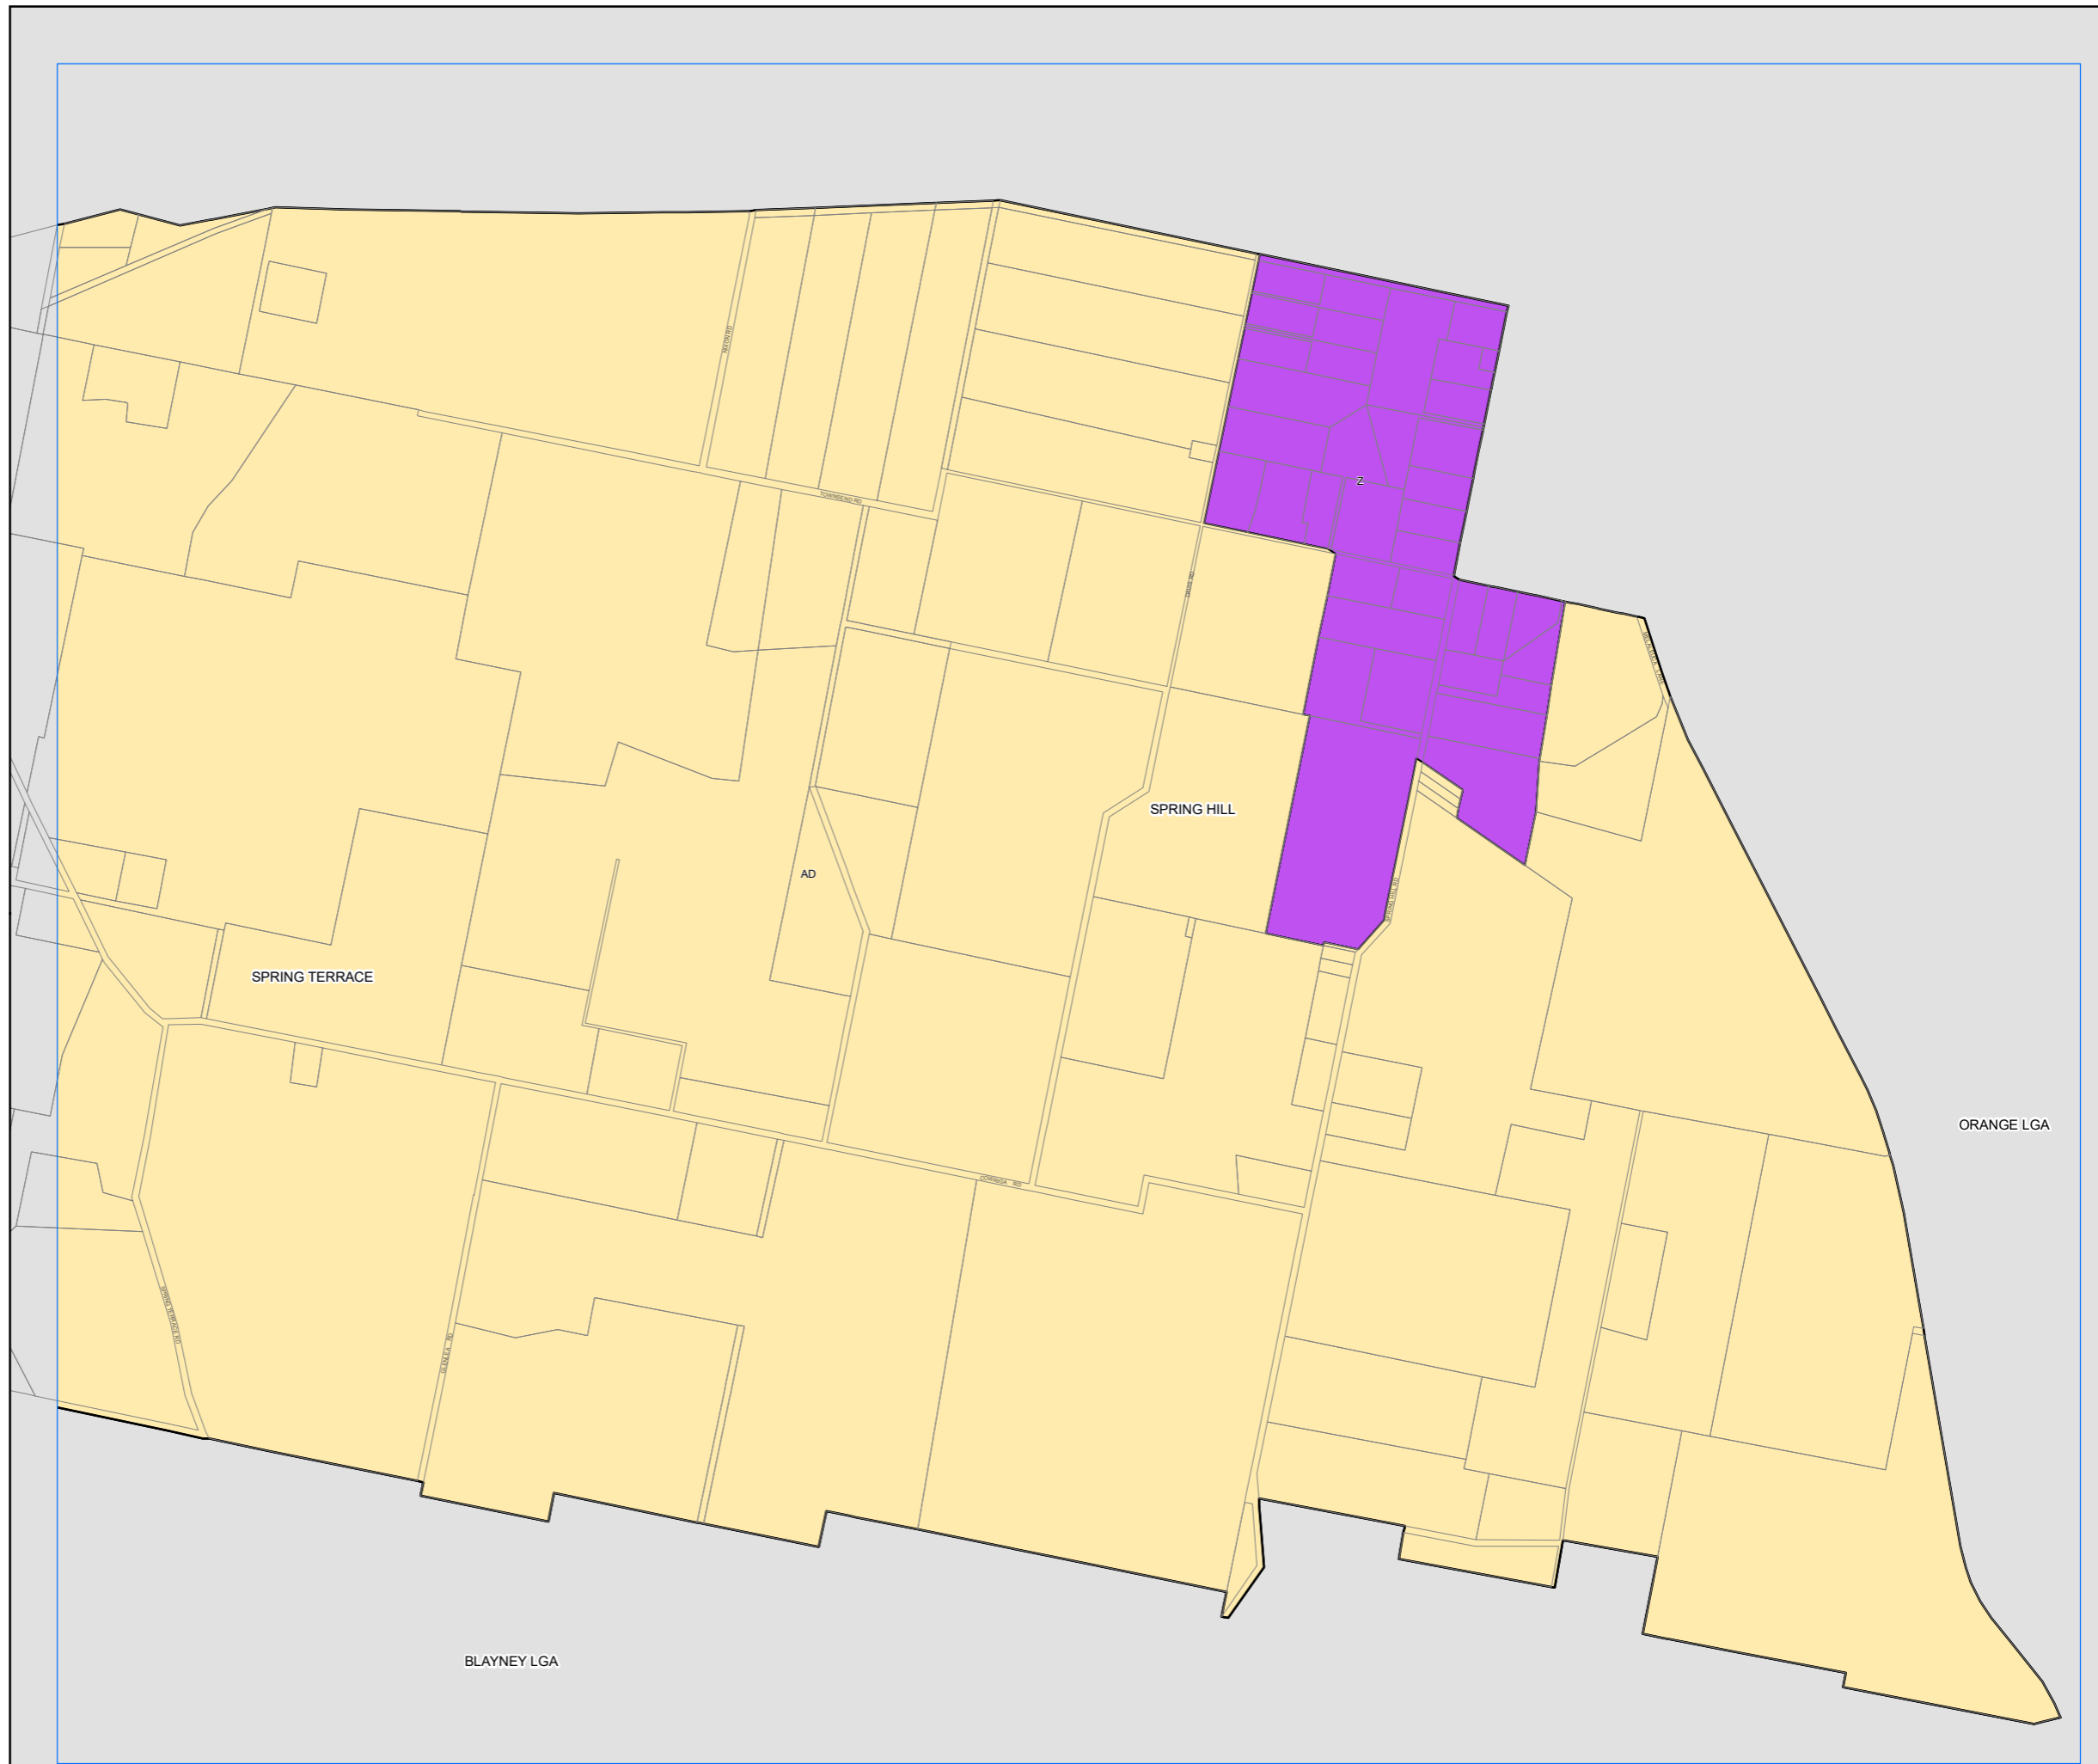

## Lot Size Map - Sheet LSZ\_005A

### Minimum Lot Size (Sq m)

- I 500
- V 2000
- W 4000
- Y 1ha
- Z 2ha
- AA 5ha
- AB1 10ha
- AB2 25ha
- AD 100ha

Refer to Clause 4.1(4A)

### Cadastre

Cadastre 14/11/2023 © Spatial Services

Projection: GDA 1994  
MGA Zone 55

Scale: 1:20,000 @ A3