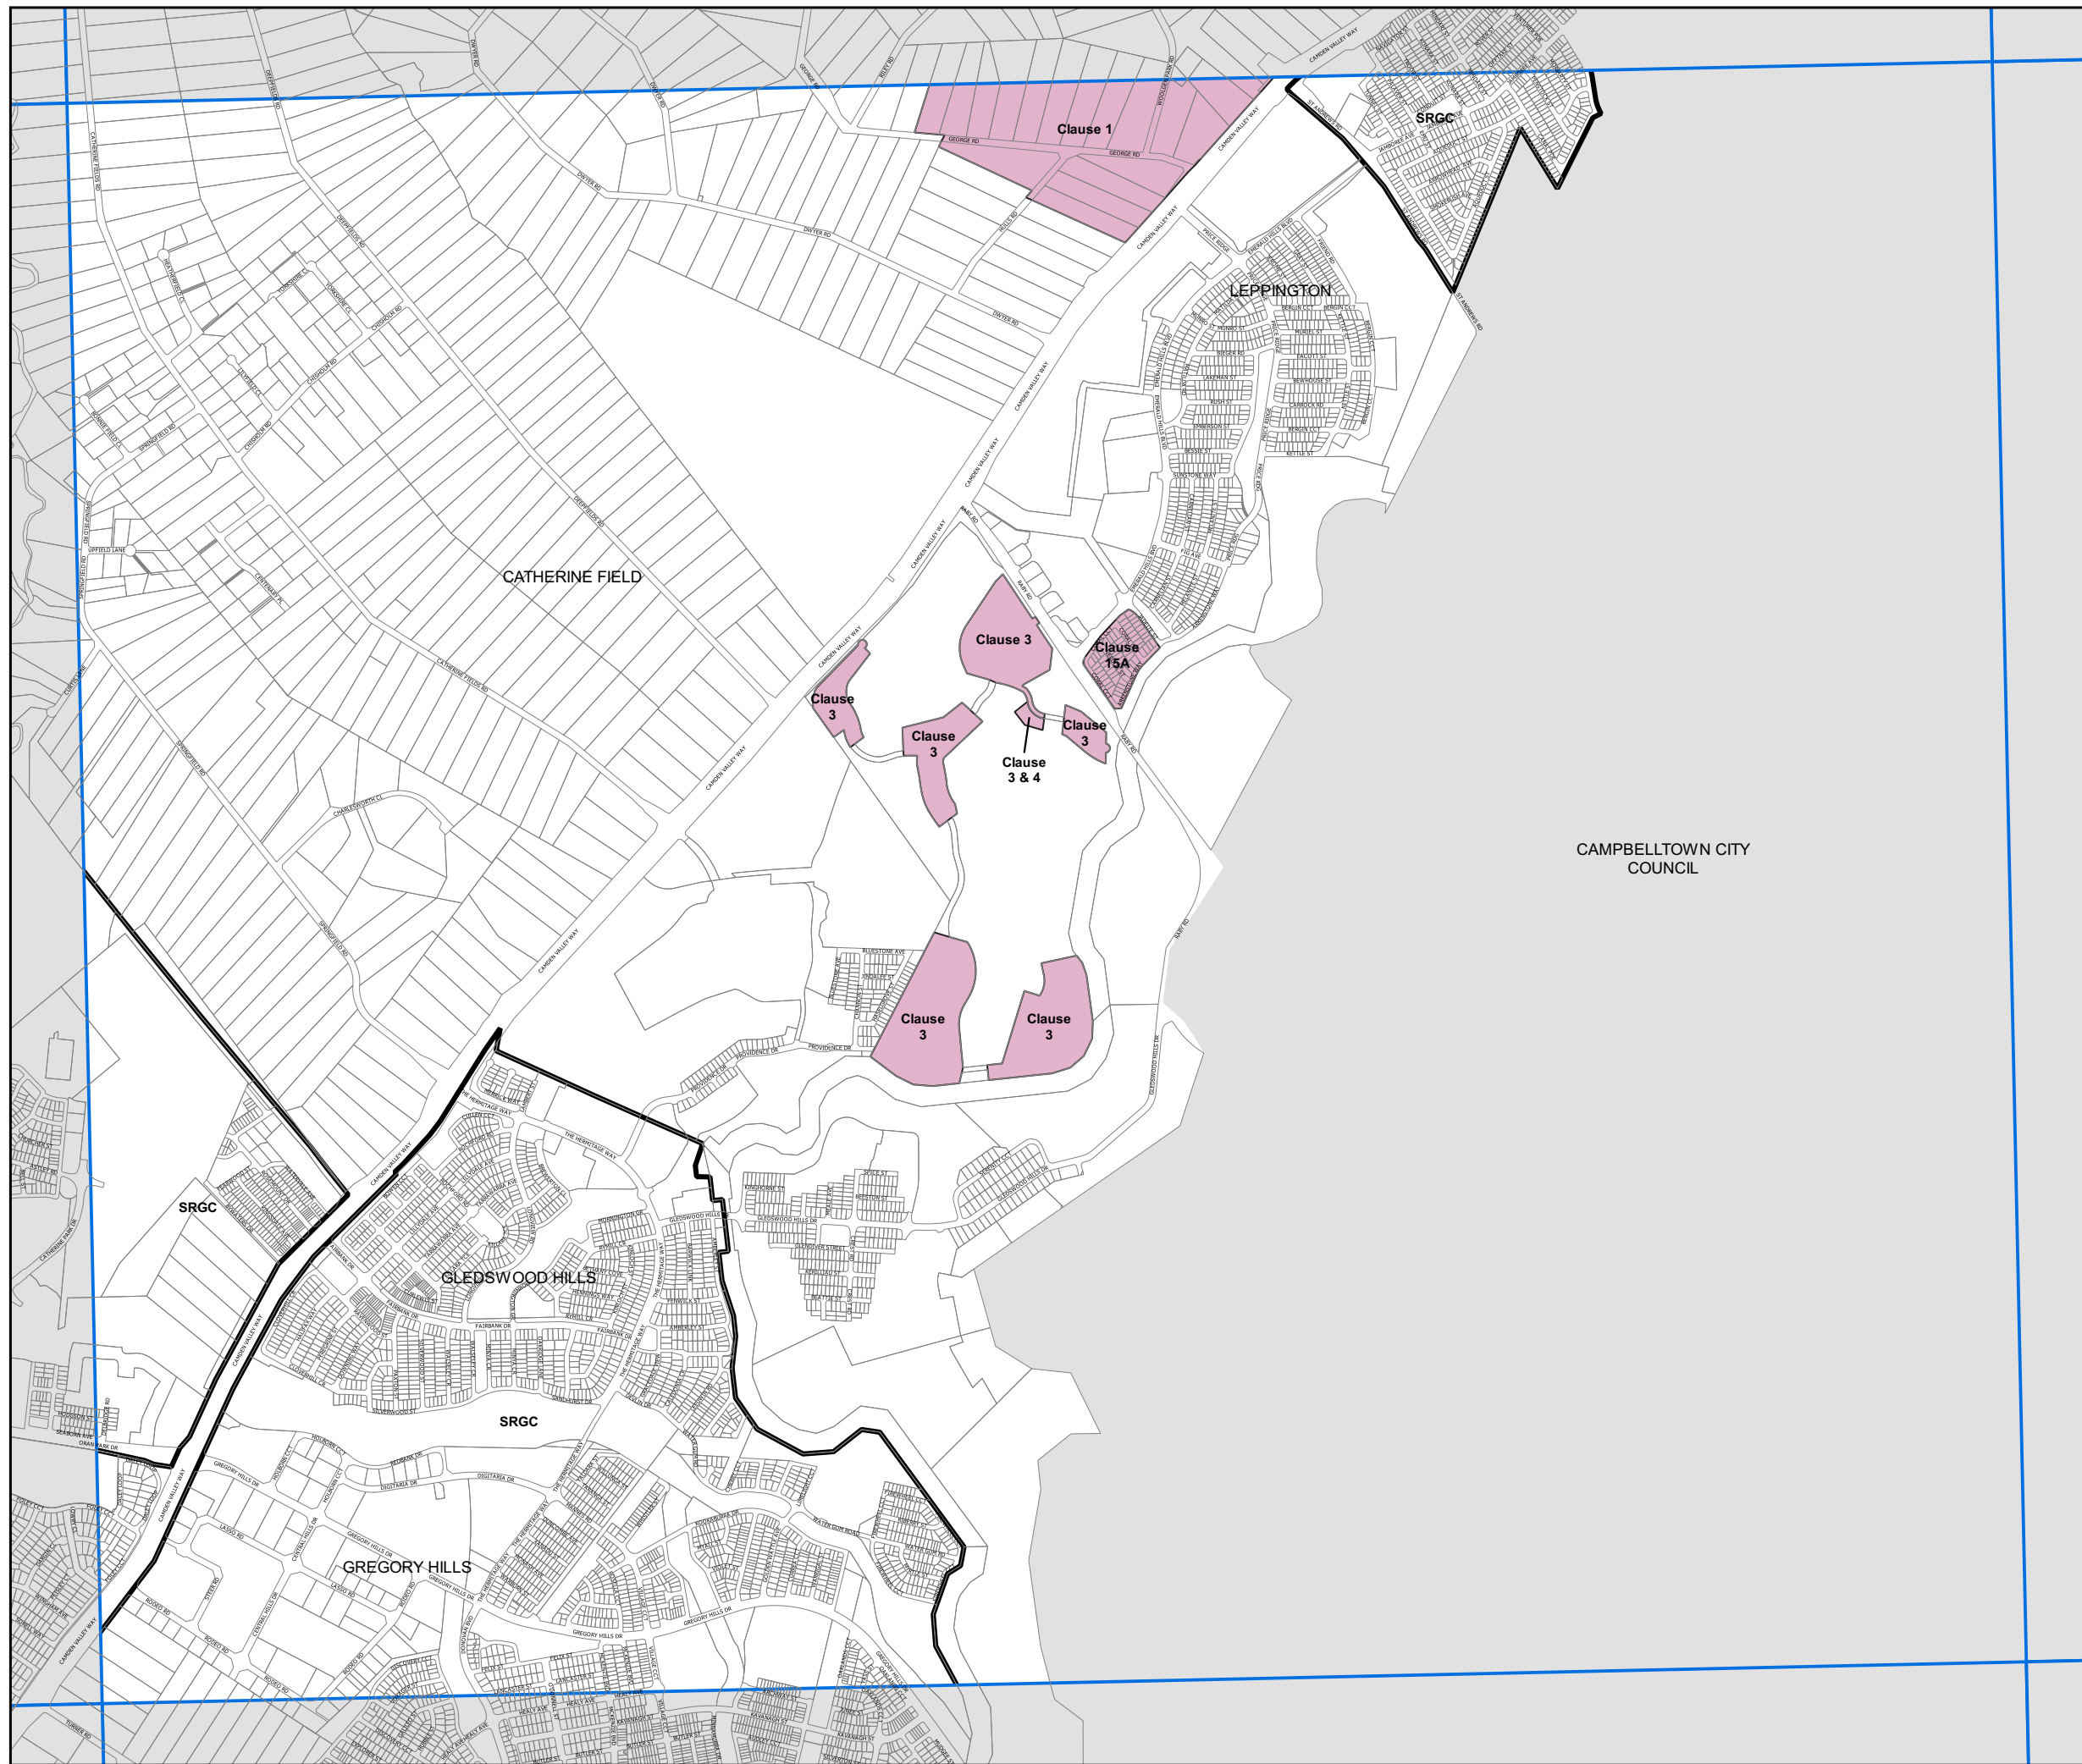

Camden Local Environmental Plan 2010

Additional Permitted Uses Map - Sheet APU_016

Legend

- Refer to Schedule 1
- SRGC SEPP Sydney Region Growth Centres 2006

Cadastre

- Cadastre base data 16/14/2018 © Spatial Services (NSW)
- Addendum data 15/04/2019 © Camden Council

CAMPBELLTOWN CITY COUNCIL

Projection GDA 1994
MGA Zone 56

Scale: 1:20,000 @ A3

Map identification number: 1450_COM_APU_016_020_20190327