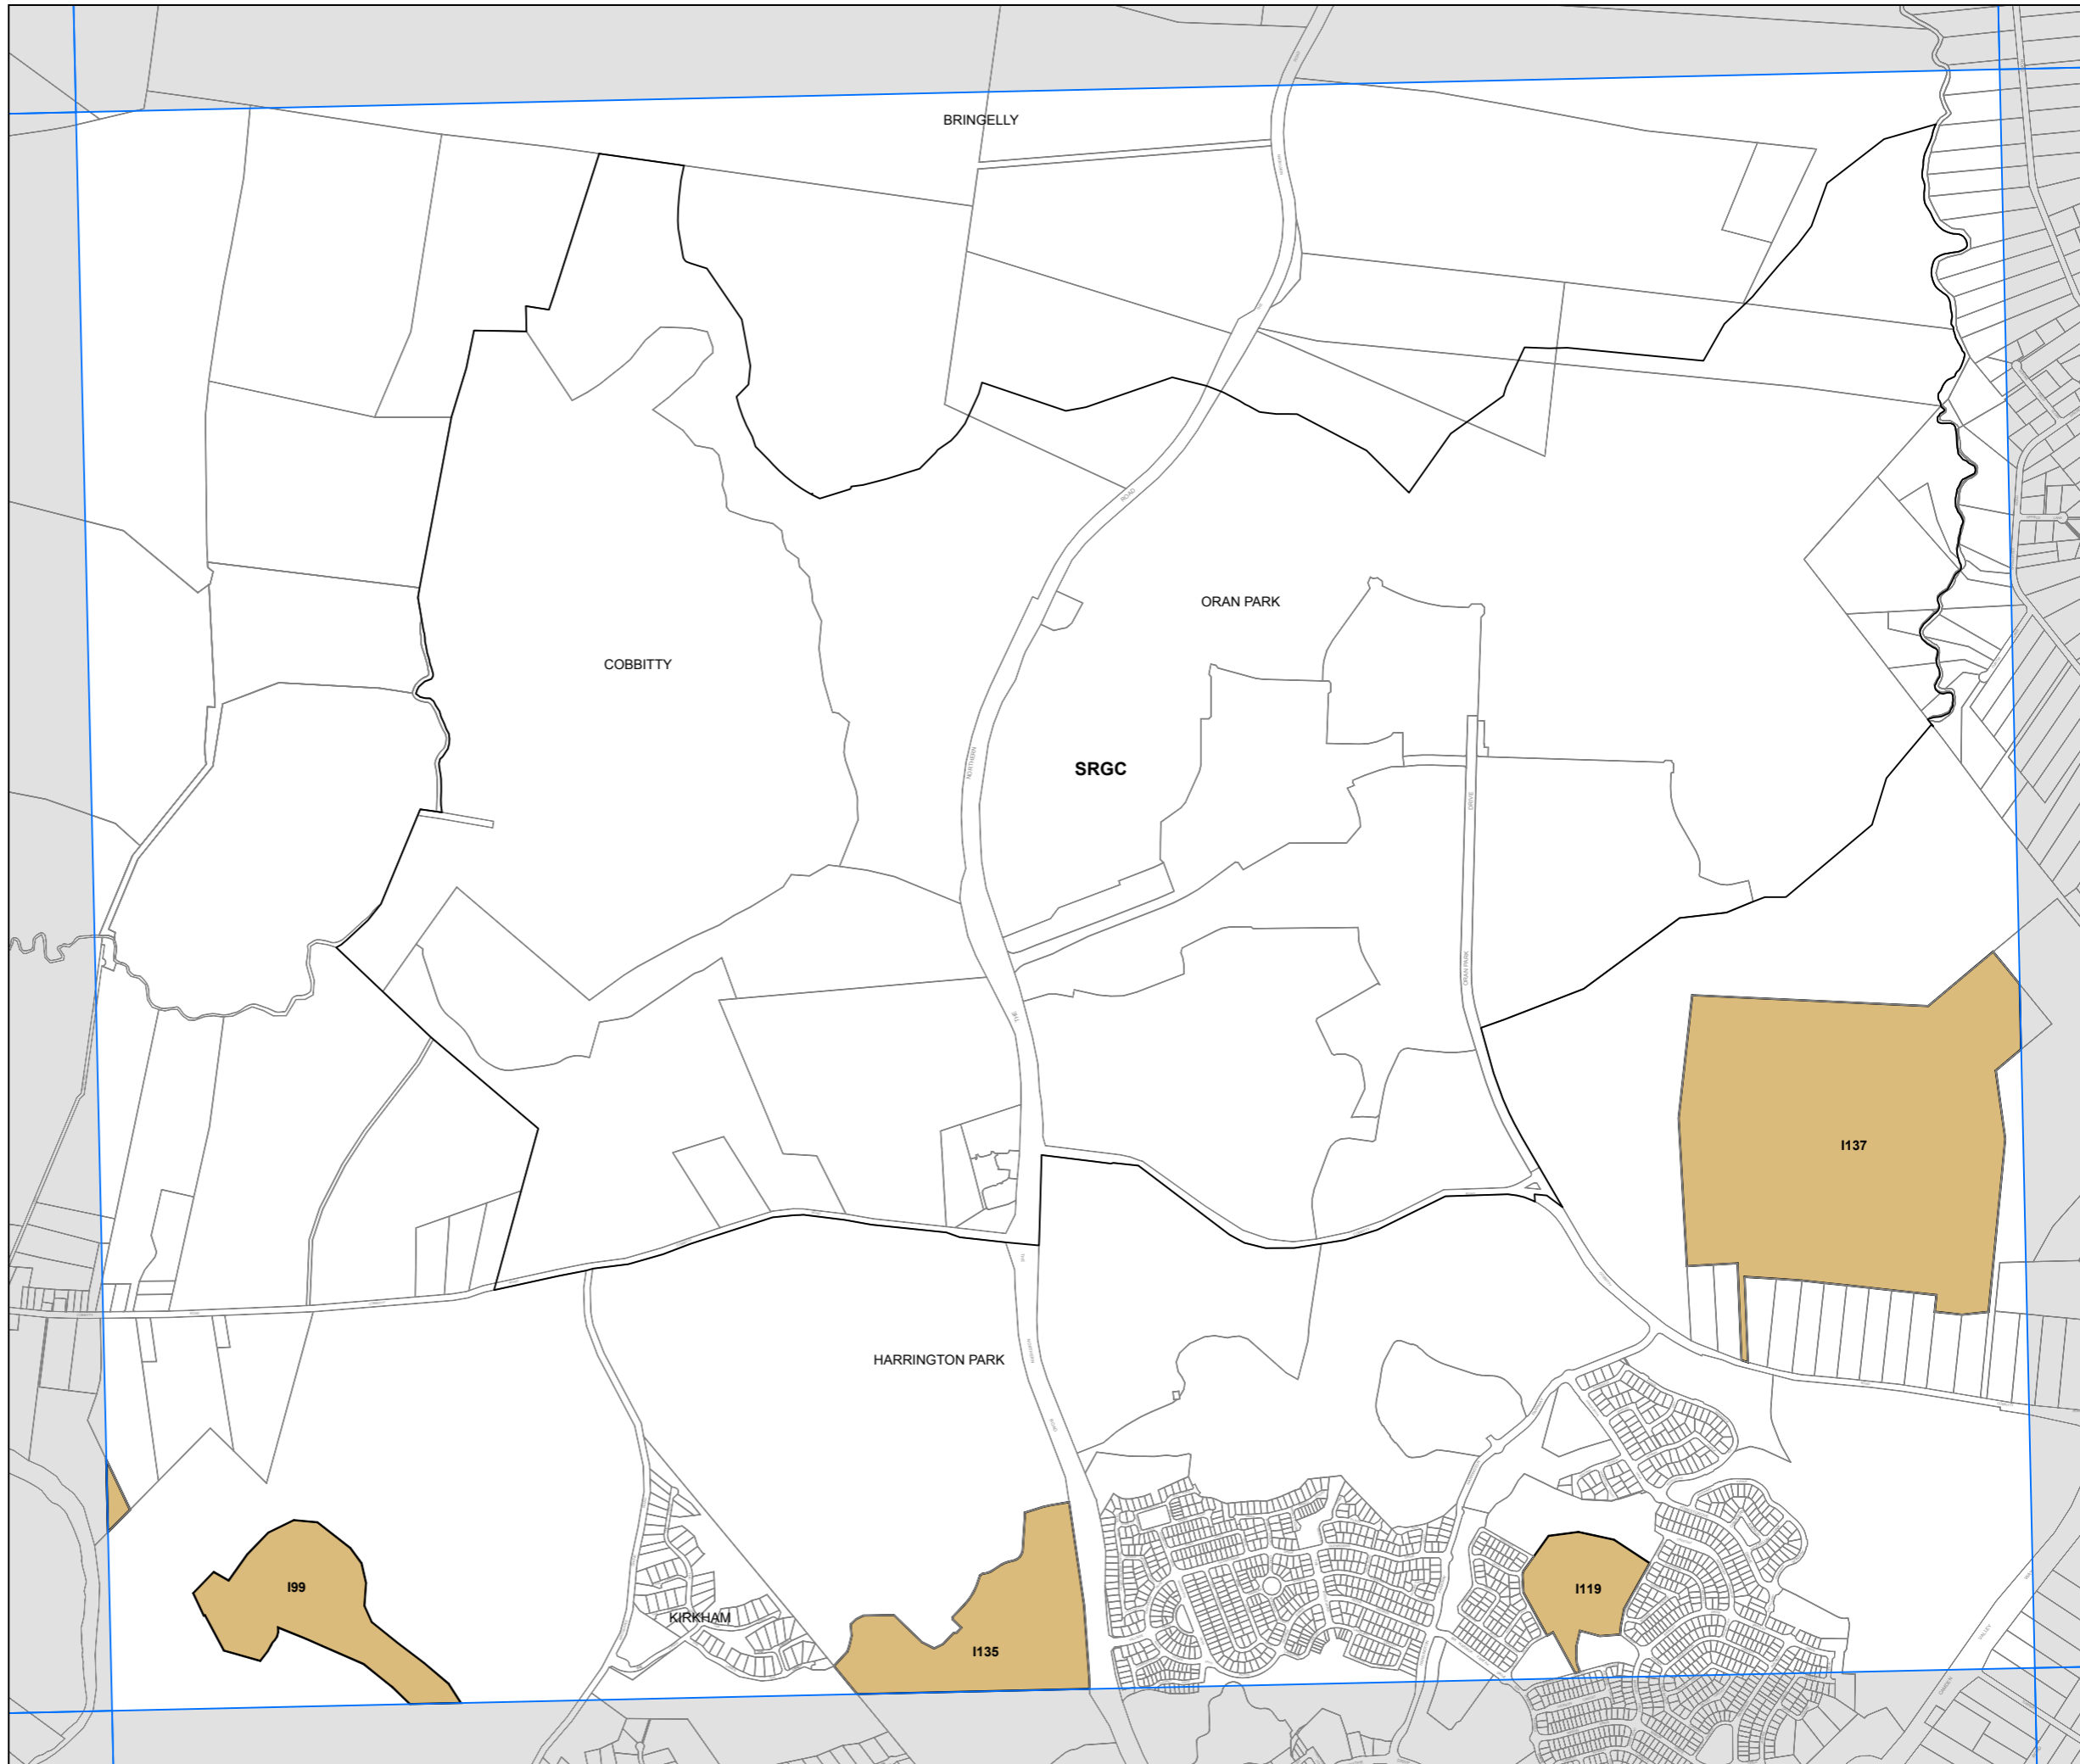

Camden Local Environmental Plan 2010

Heritage Map - Sheet HER_007

Heritage

- General Item
- Conservation Area - General
- SRGC SEPP Sydney Region Growth Centres

Cadastre

- Cadastre 22/02/2010 © Camden Council

Projection GDA 1994
MGA Zone 56

Scale: 1:20000 @ A3