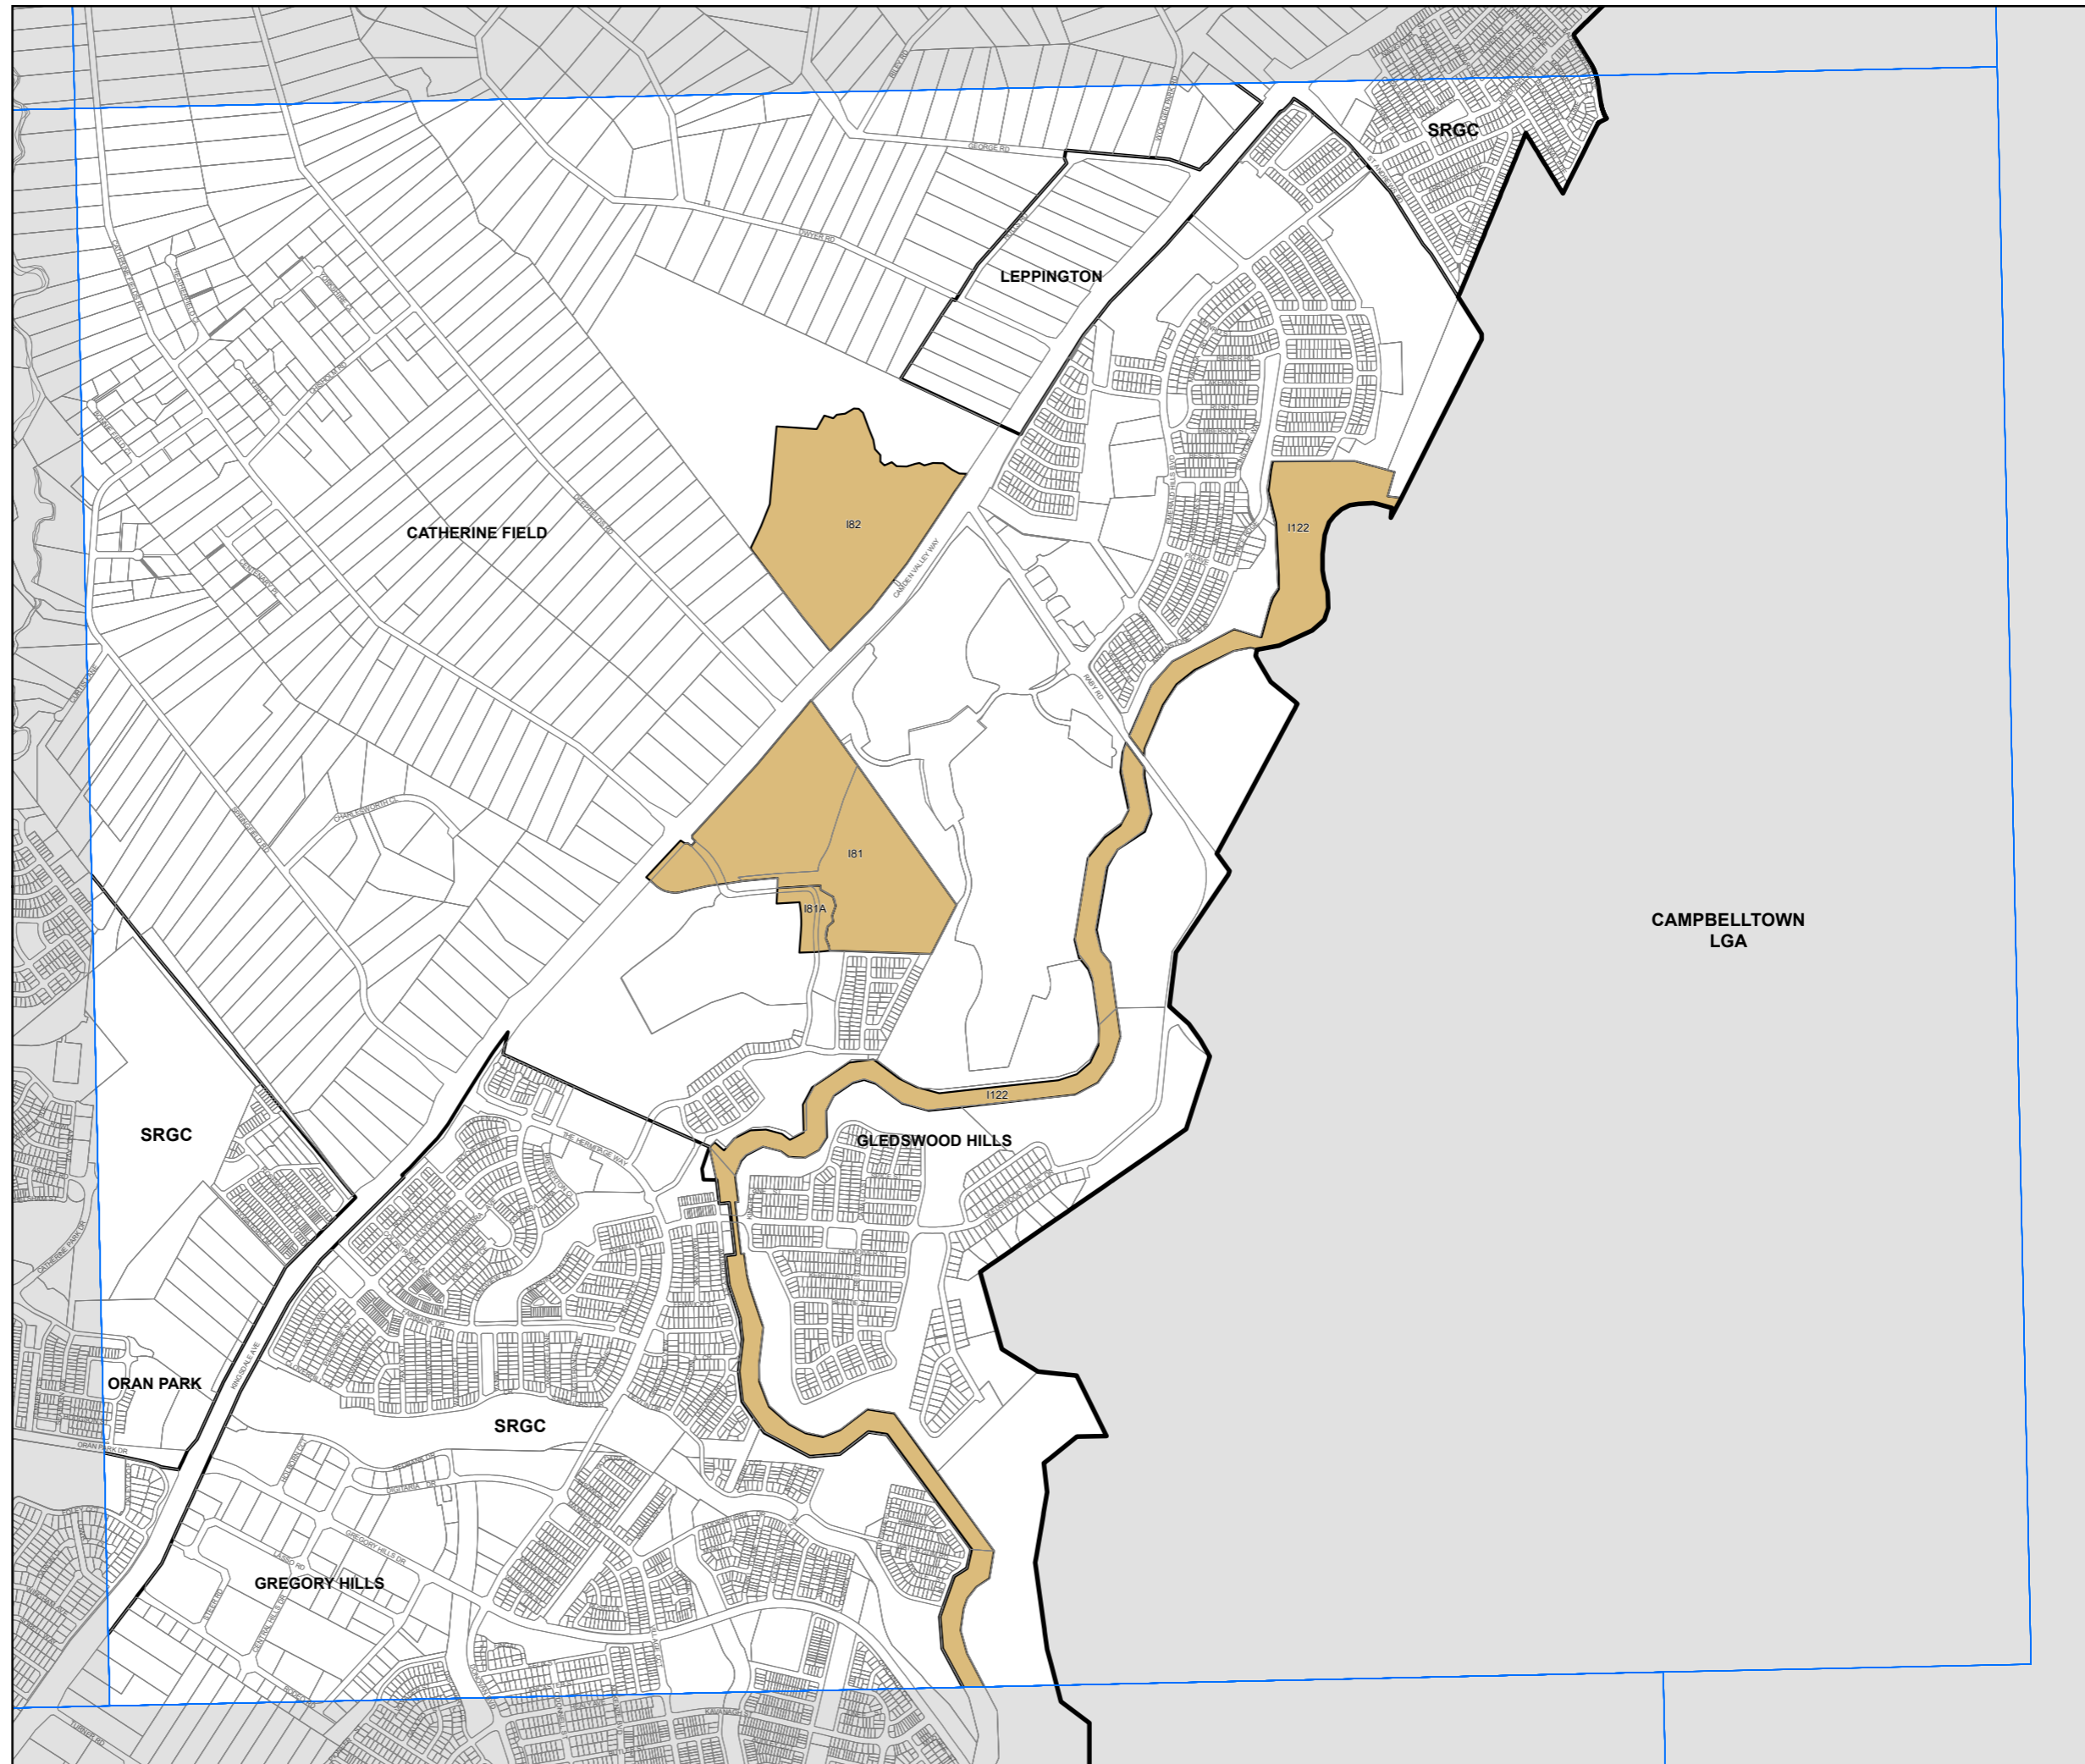

# Camden Local Environmental Plan 2010

## Heritage Map - Sheet HER\_016

### Heritage

- Item - General
- Conservation Area - General
- SRGC SEPP (Sydney Region Growth Centres) 2006

### Cadastre

- Cadastre 16/06/2021 © Camden Council

Projection: GDA 1994  
MGA Zone 56  
Scale: 1:20,000 @ A3