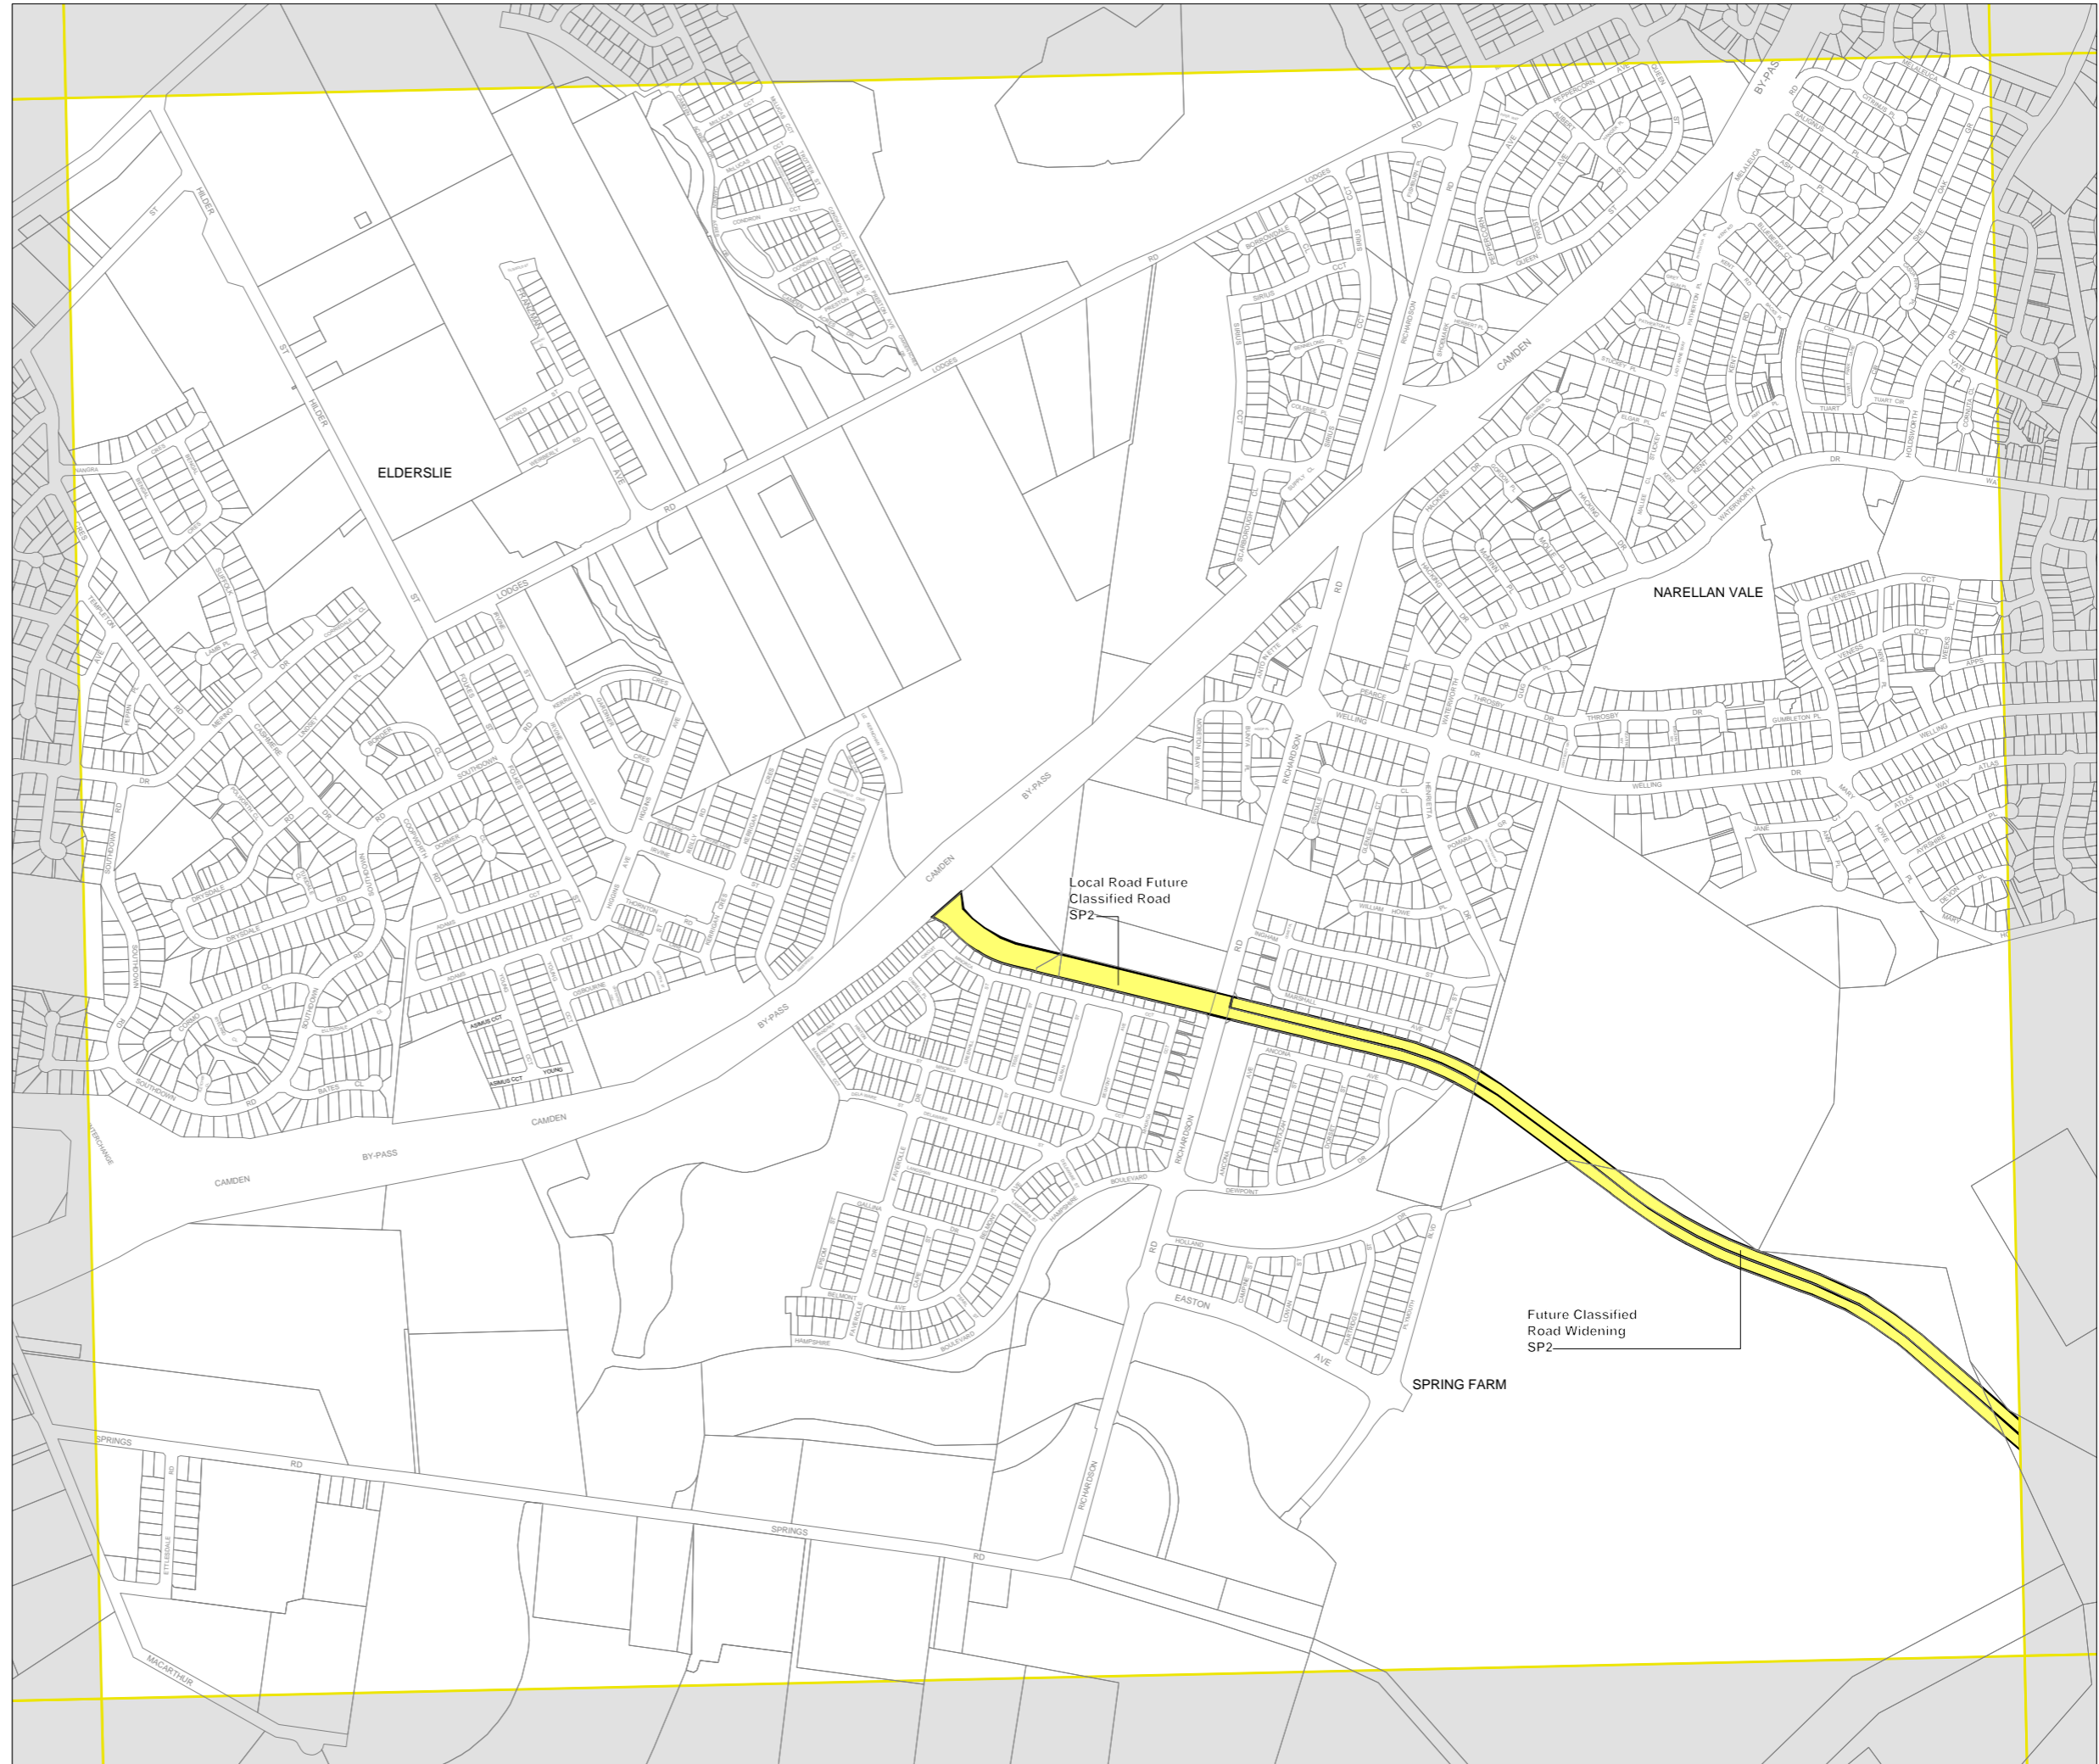

Camden Local Environmental Plan 2010

Land Reservation Acquisition Map - Sheet LRA_013

 Local road future classified road (SP2)
 Future classified road widening (SP2)

Cadastre
 Cadastre 02/02/2012 © Camden Council

Local Road Future Classified Road SP2

Future Classified Road Widening SP2

SPRING FARM

Projection GDA 1994
MGA Zone 56

Scale: 1:10000 @ A3