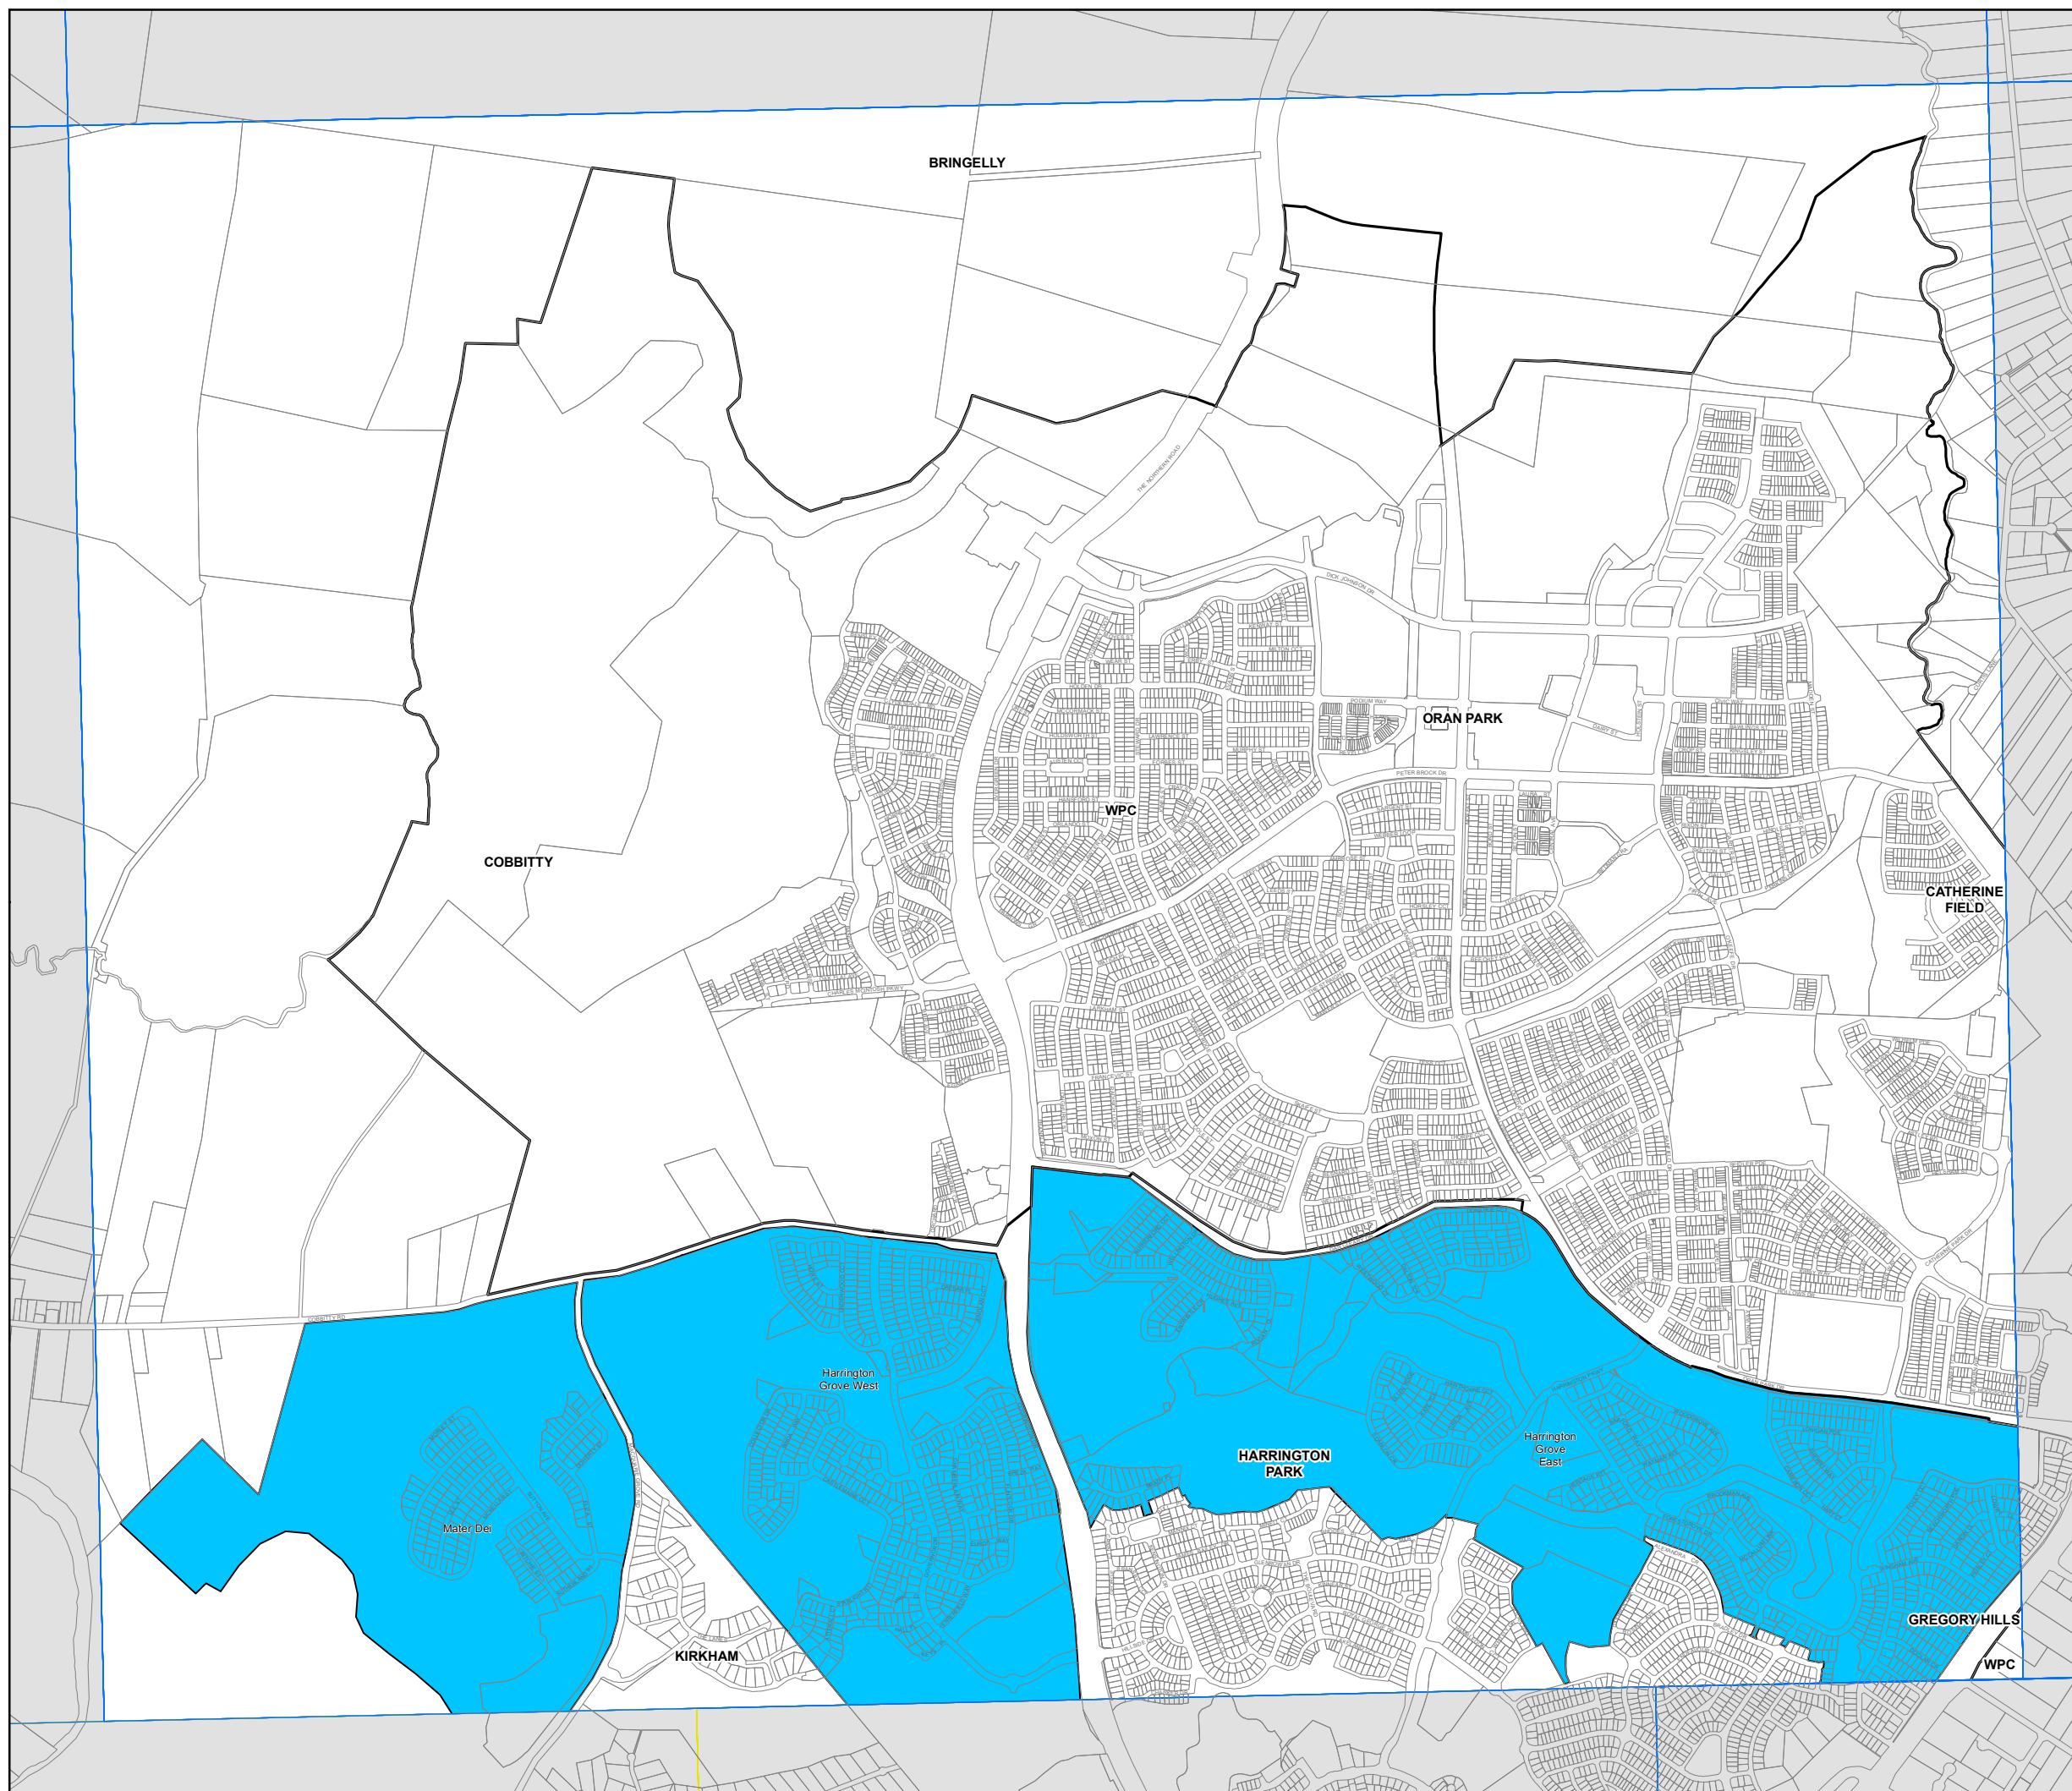

Camden Local Environmental Plan 2010

Urban Release Area Map - Sheet URA_007

Urban Release Area

- Urban Release Area
- Macarthur Resource Recovery Park
- WPC SEPP (Precincts—Western Parkland City) 2021

Cadastral

- Cadastral 04/05/2021 © Camden Council

N

Projection: GDA 1994
MGA Zone 56

Scale: 1:20,000 @ A3

Map Identification Number: 1450_COM_URA_007_020_20220310