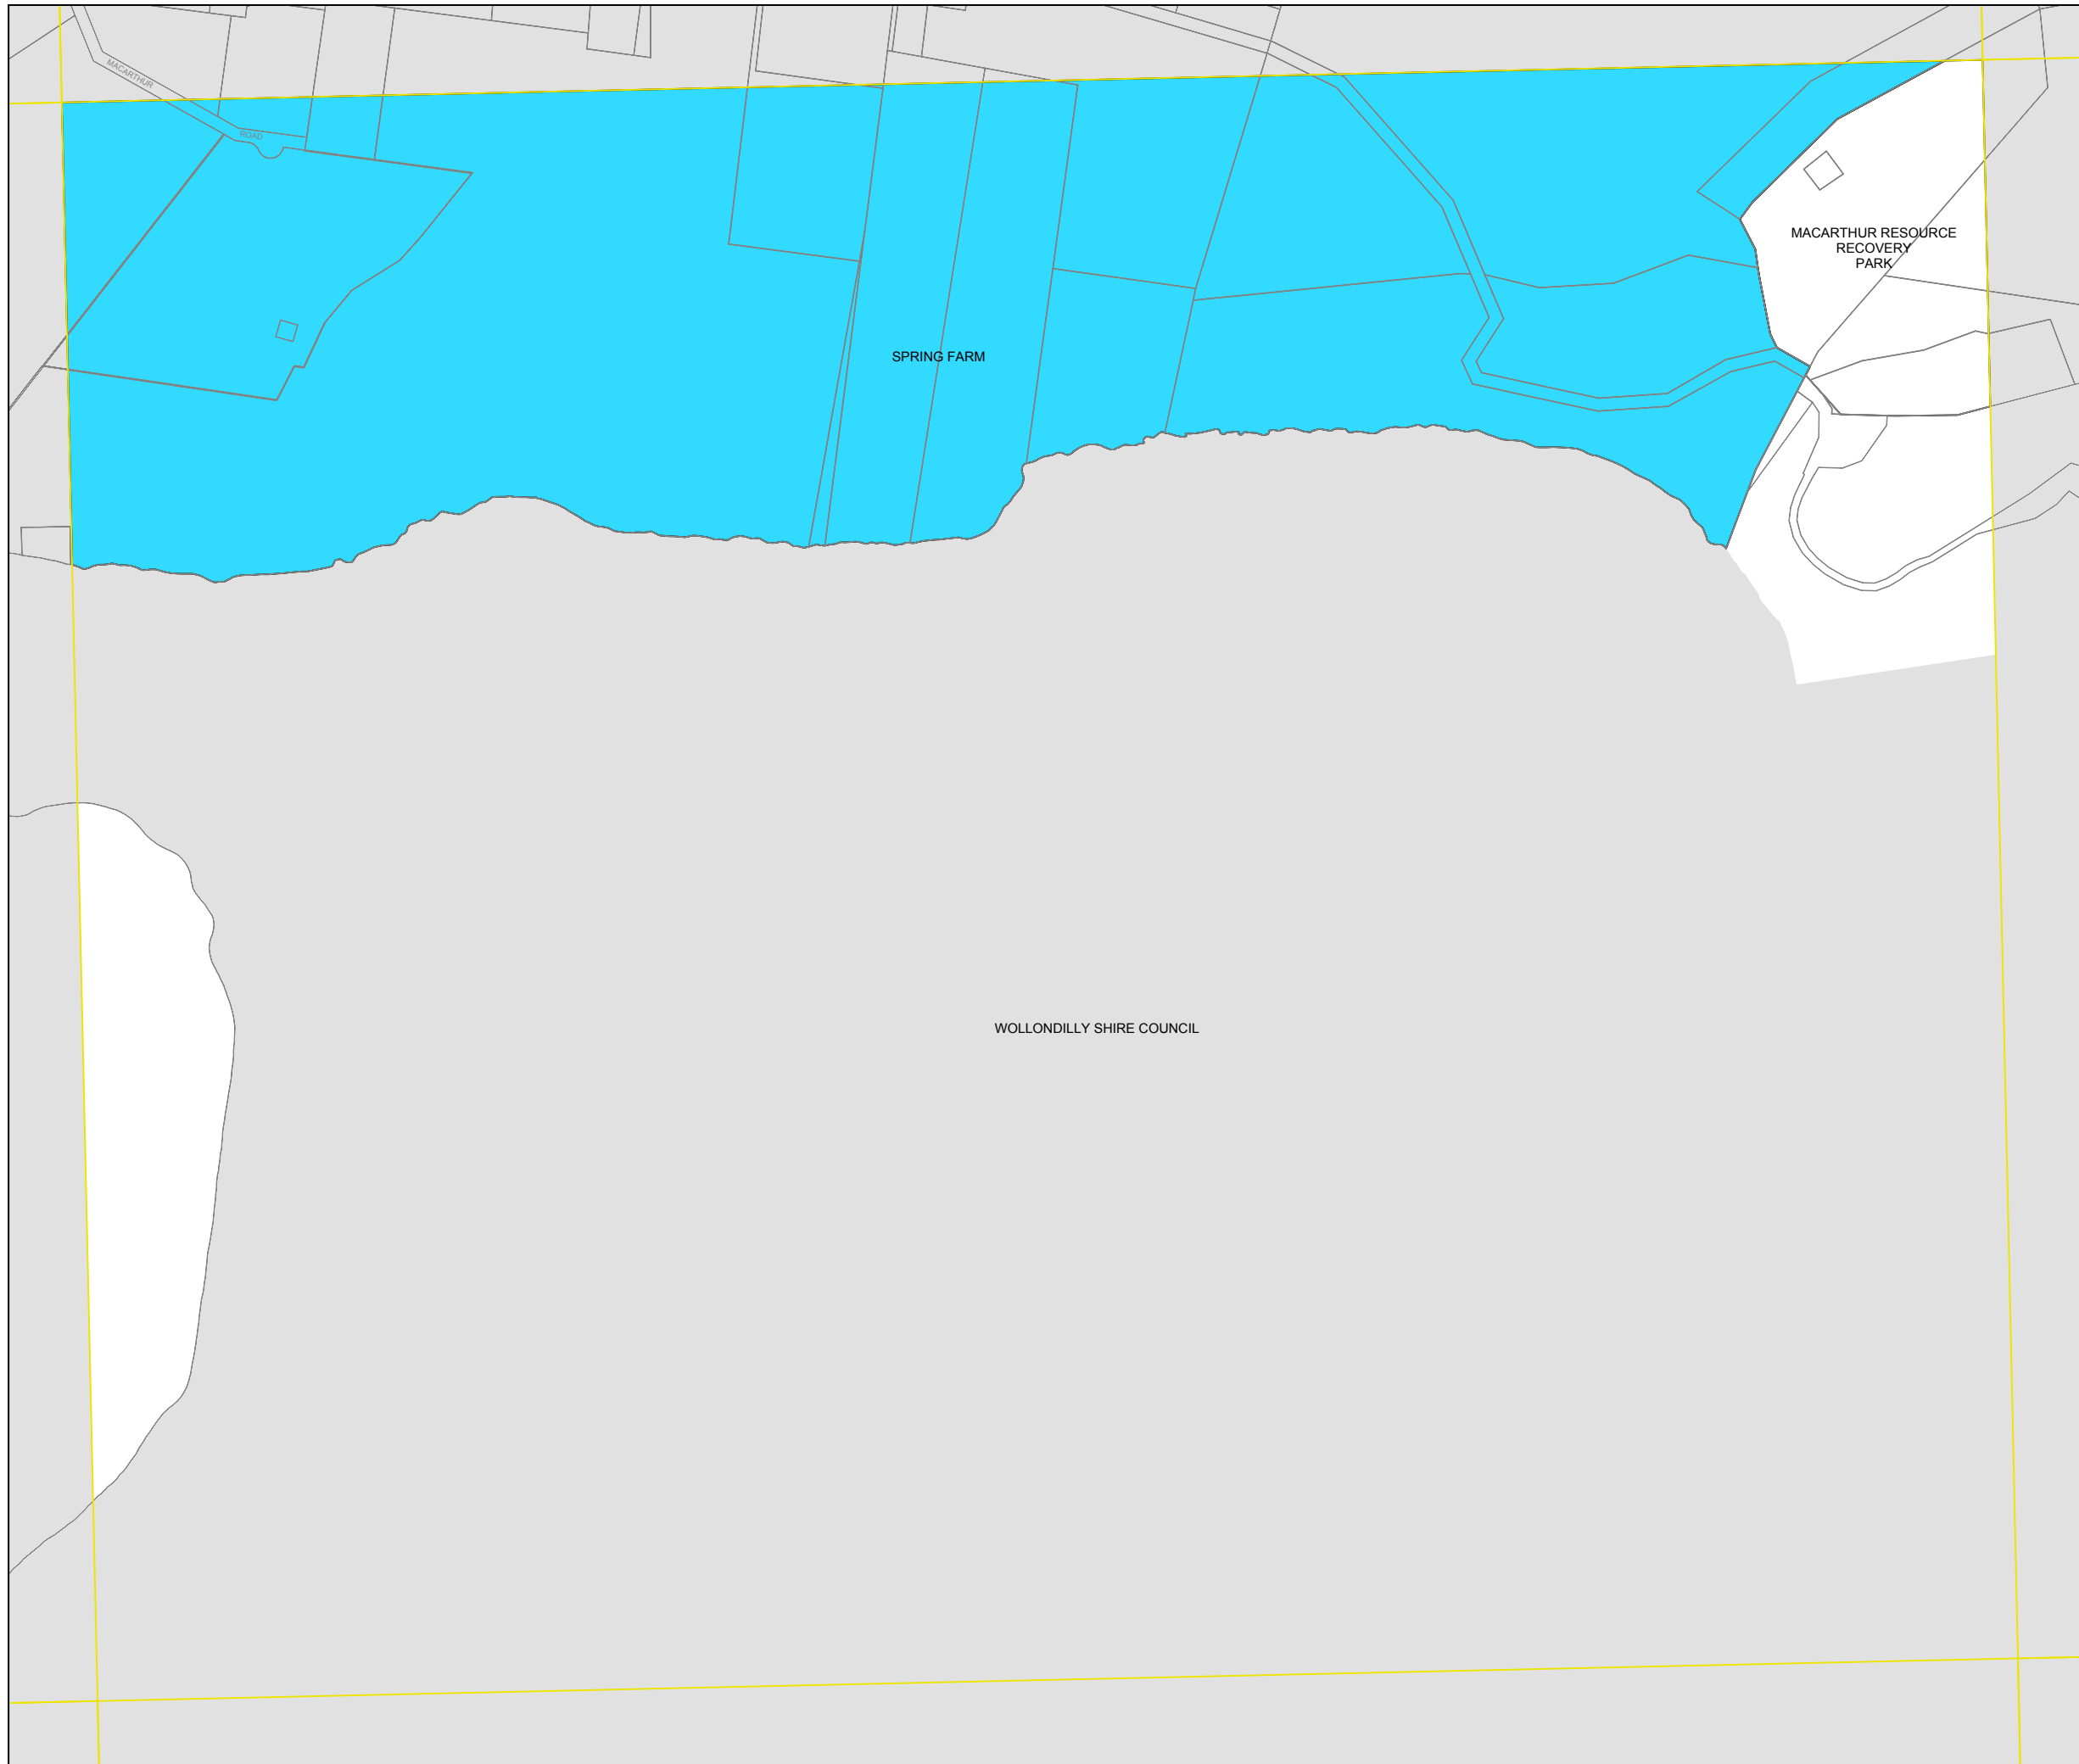

Camden Local Environmental Plan 2010

Urban Release Area Map - Sheet URA_014

Legend

-  Urban release area
-  Macarthur Resource Recovery Park

Cadastre

-  Cadastre 22/02/2010 © Camden Council

Projection GDA 1994
MGA Zone 56

Scale: 1:10000 @ A3