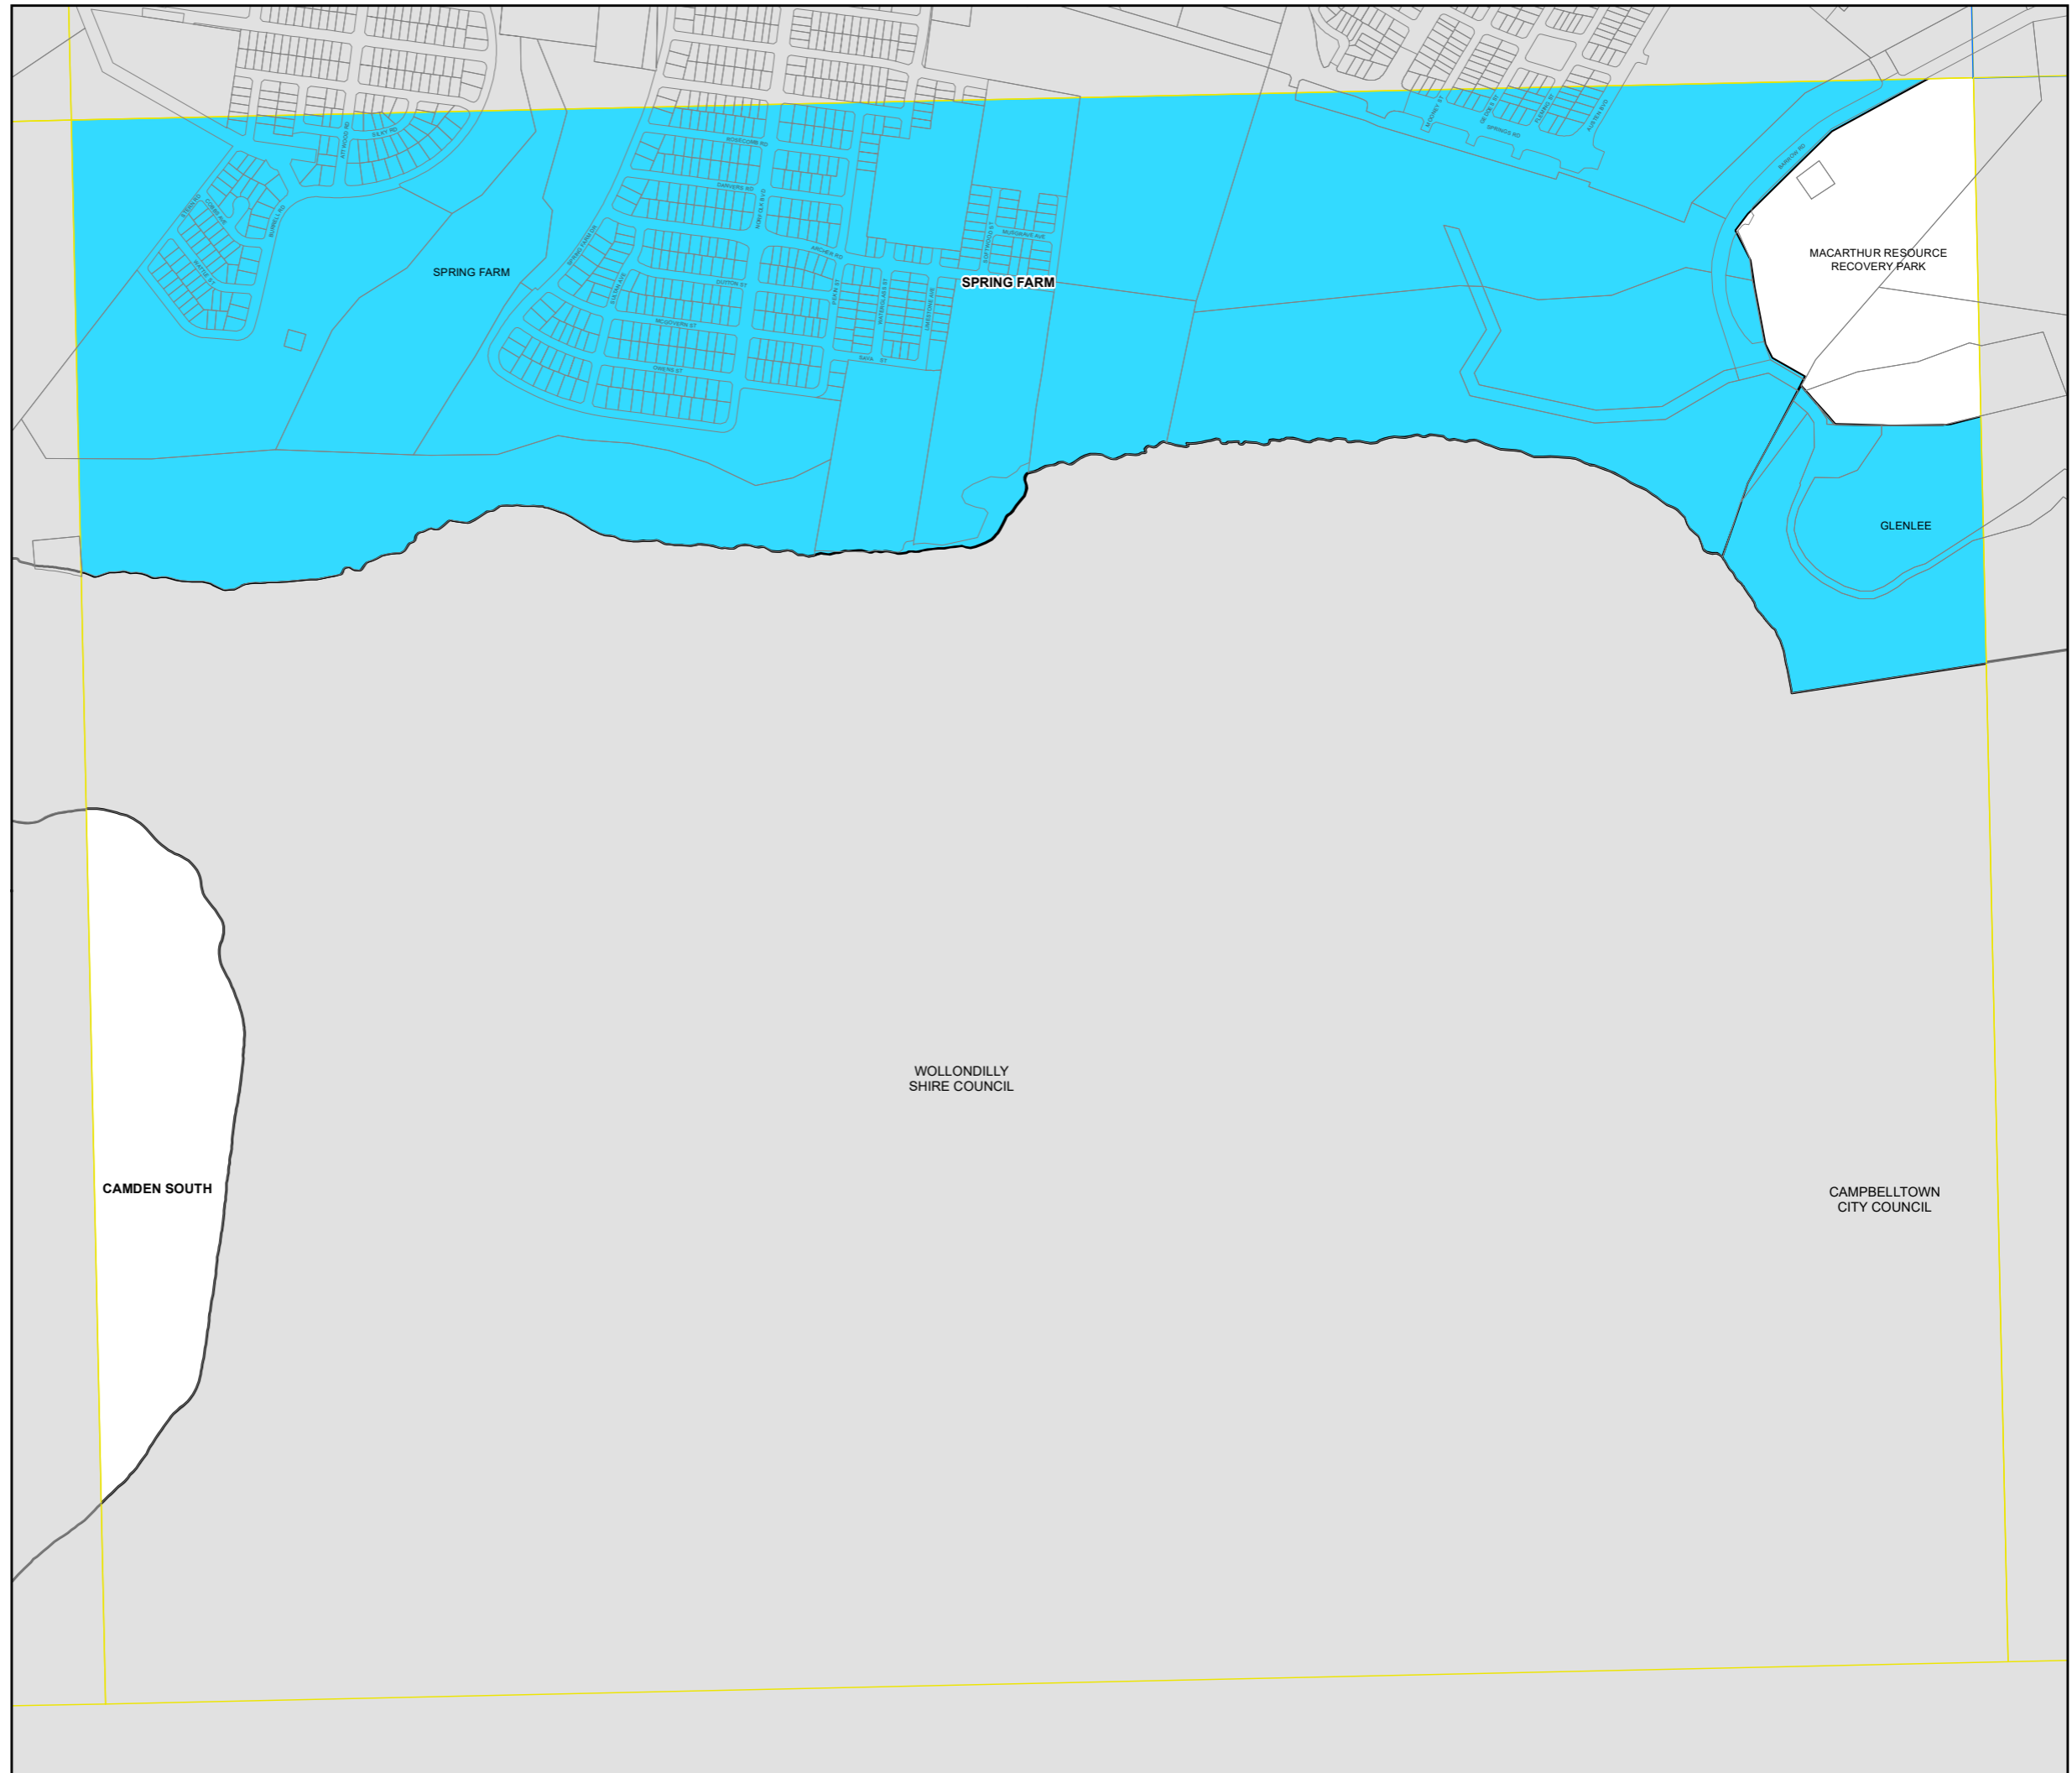

Camden Local Environmental Plan 2010

Urban Release Area Map - Sheet URA_014

Urban Release Area

Urban Release Area

Macarthur Resource Recovery Park

Cadastral

Cadastral 02/09/2019 © Camden Council

Projection: GDA 1994
MGA Zone 56

Scale: 1:10,000 @ A3

Map Identification Number: 1450_COM_URA_014_010_20200206