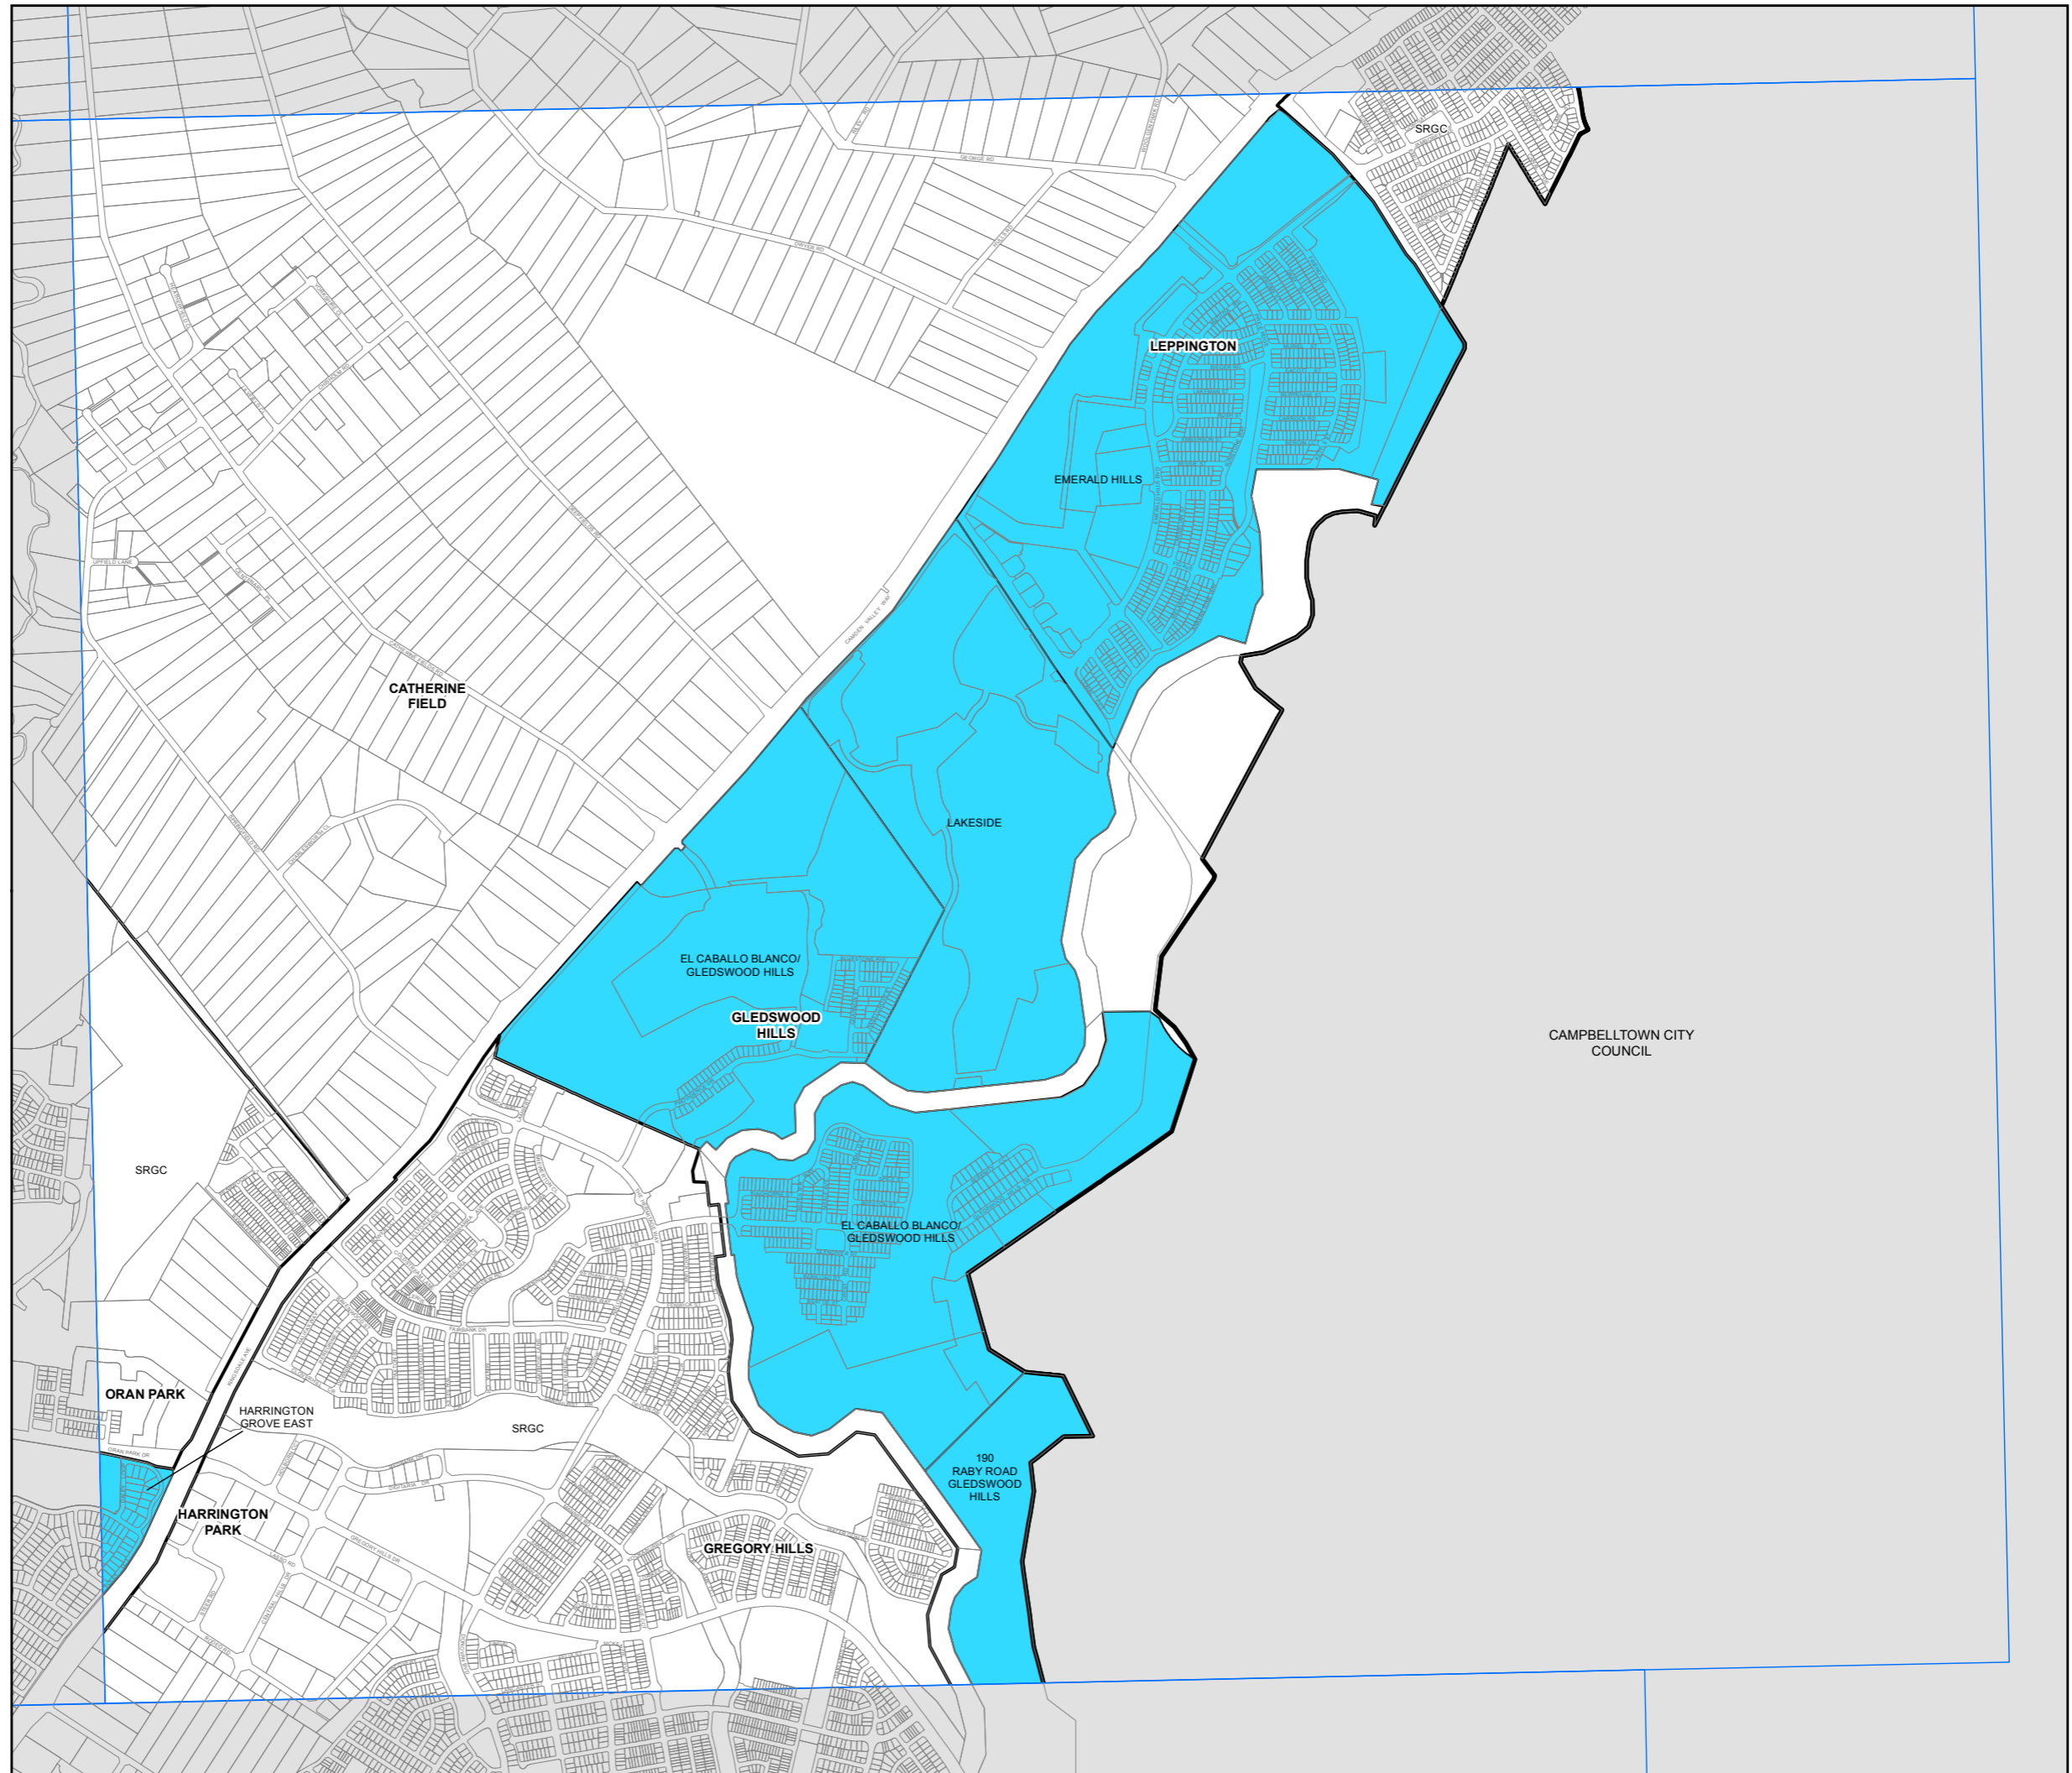

# Camden Local Environmental Plan 2010

## Urban Release Area Map - Sheet URA\_016

- Urban Release Area
- Macarthur Resource Recovery Park
- SRGC SEPP (Sydney Region Growth Centres) 2006

- Cadastral**
- Cadastral 09/07/2019 © DFSI Spatial Services

Projection: GDA 1994  
MGA Zone 56

Scale: 1:20,000 @ A3

Map Identification Number: 1450\_COM\_URA\_016\_020\_20190709