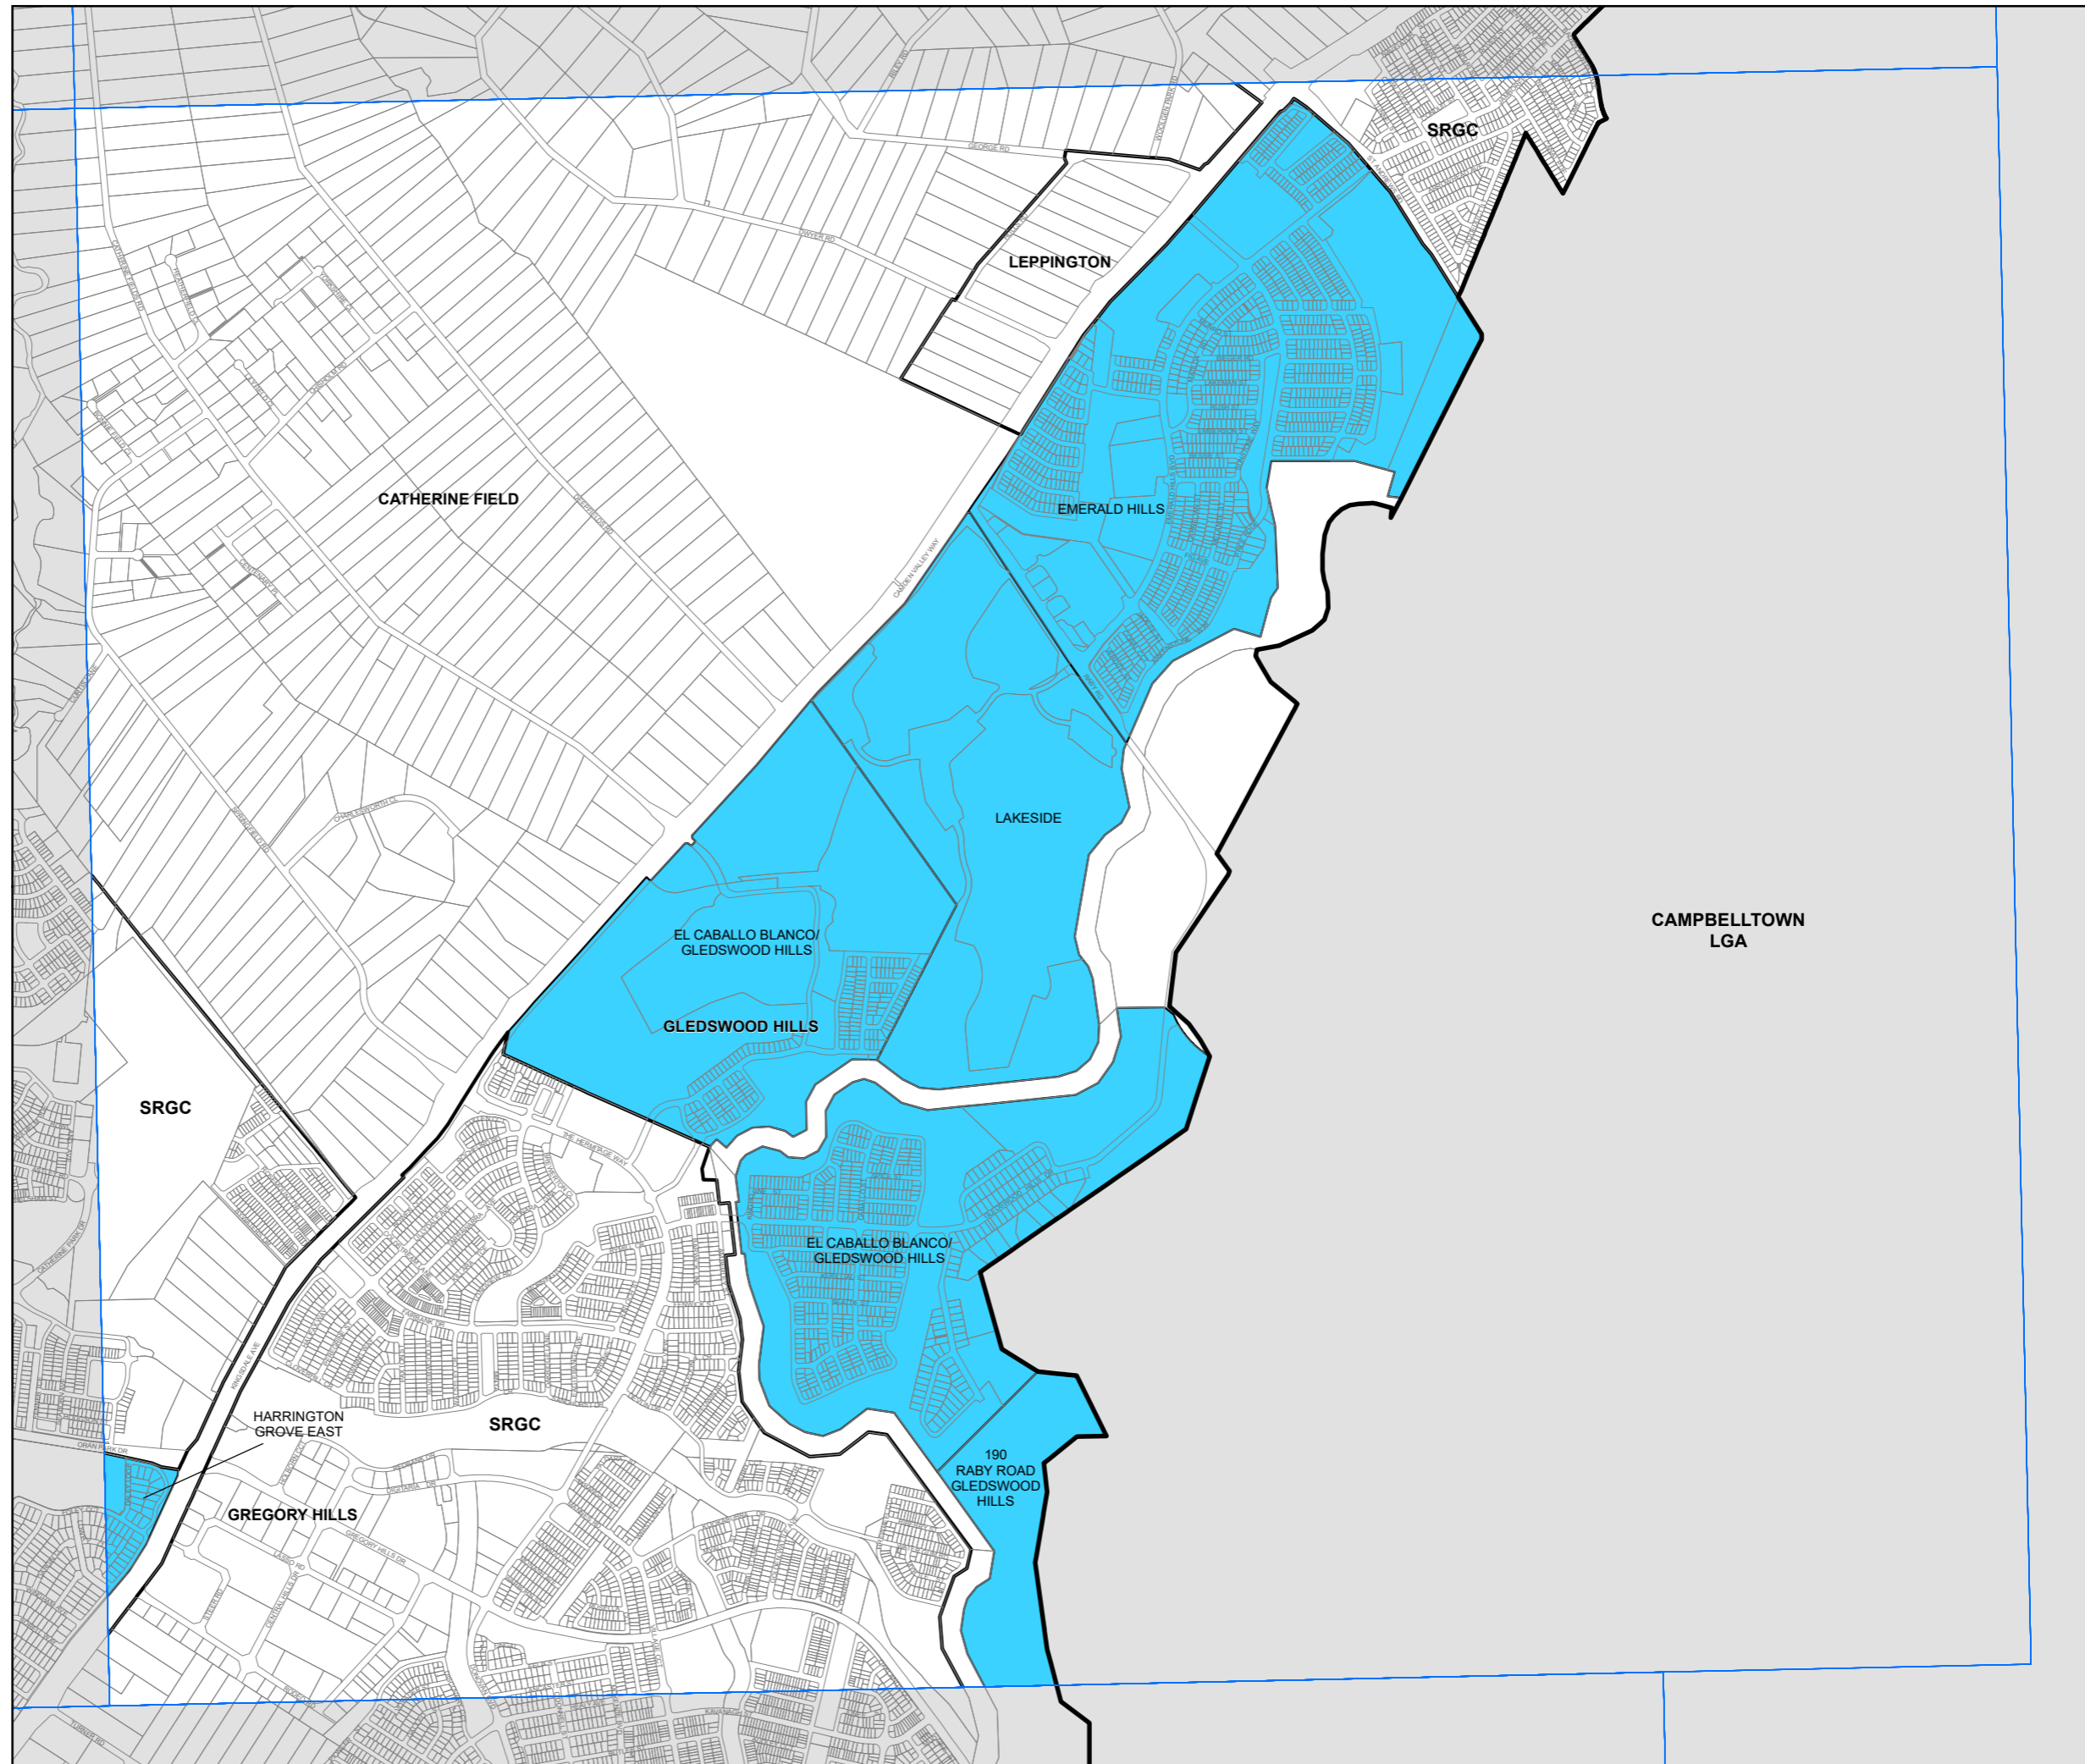

# Camden Local Environmental Plan 2010

## Urban Release Area Map - Sheet URA\_016

- Urban Release Area
  - Macarthur Resource Recovery Park
  - SRGC SEPP (Sydney Region Growth Centres) 2006
- Cadastre**
- Cadastre 16/06/2021 © Camden Council

Projection: GDA 1994  
MGA Zone 56  
Scale: 1:20,000 @ A3