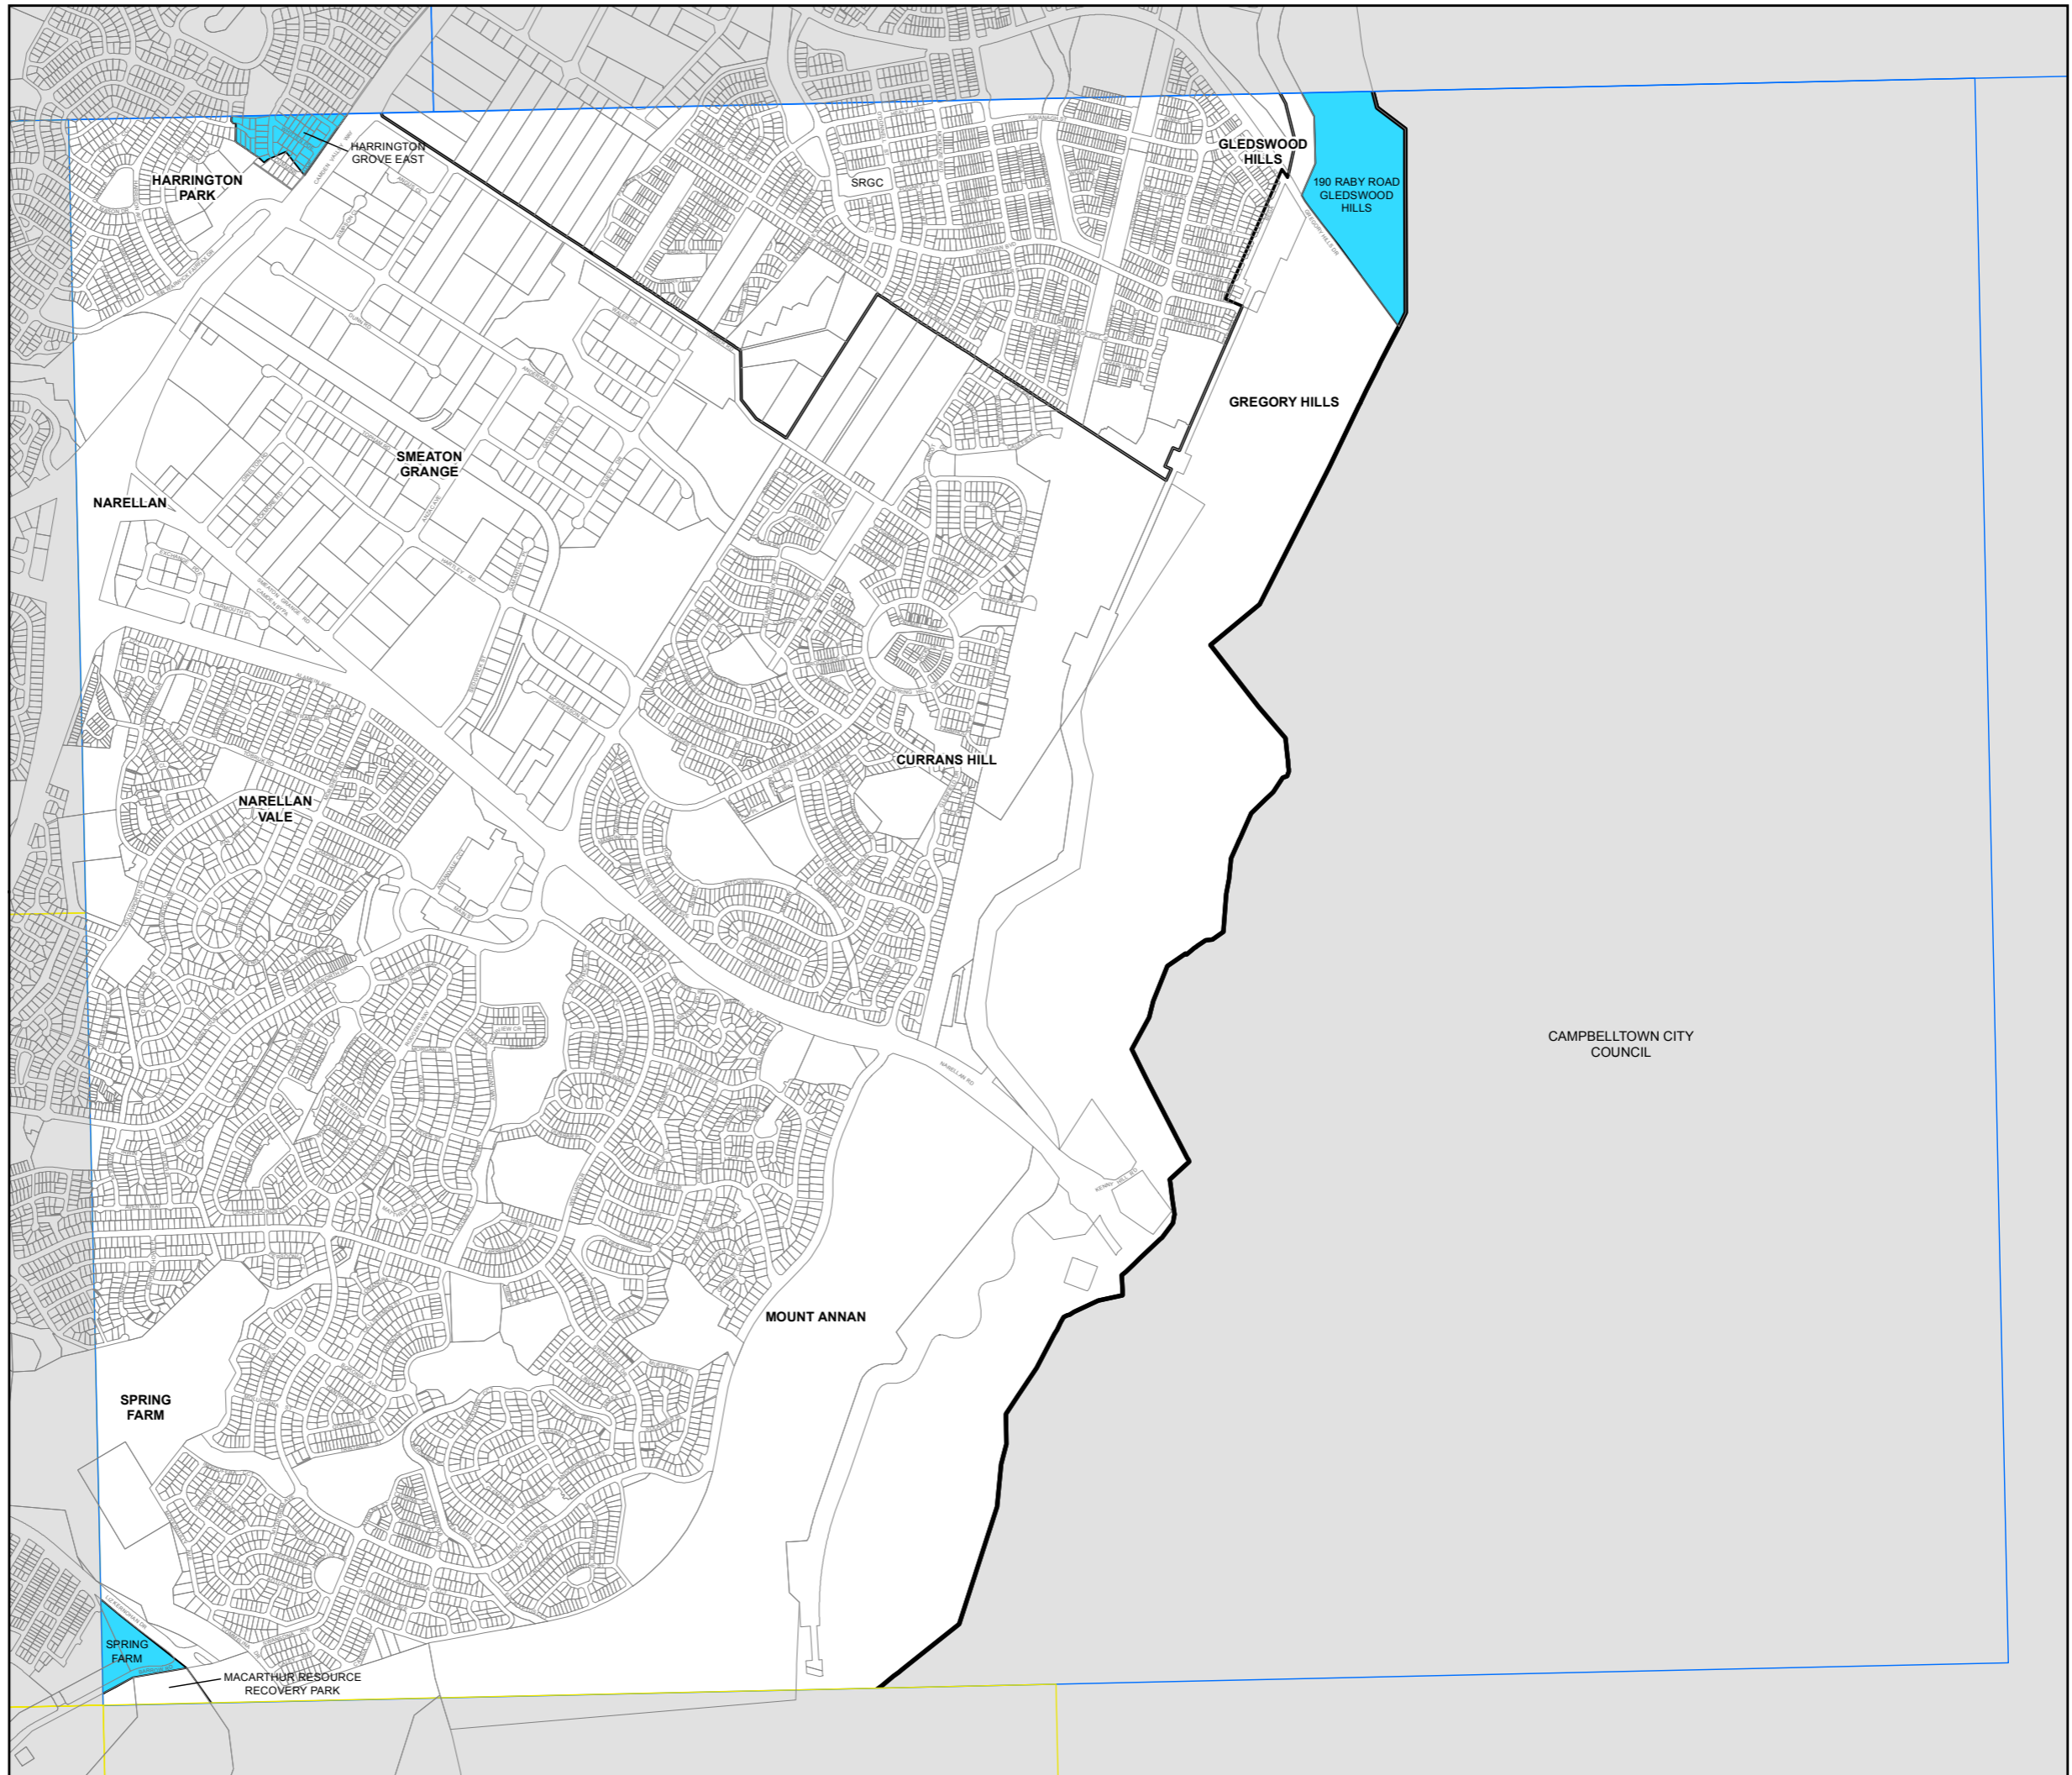

Camden Local Environmental Plan 2010

Urban Release Area Map - Sheet URA_017

- Urban Release Area
- Macarthur Resource Recovery Park
- SEPP (Sydney Region Growth Centres) 2006

- Cadastre**
- Cadastre 09/07/2019 © DFSI Spatial Services

Projection: GDA 1994
MGA Zone 56

Scale: 1:20,000 @ A3

Map Identification Number: 1450_COM_URA_017_020_20190709