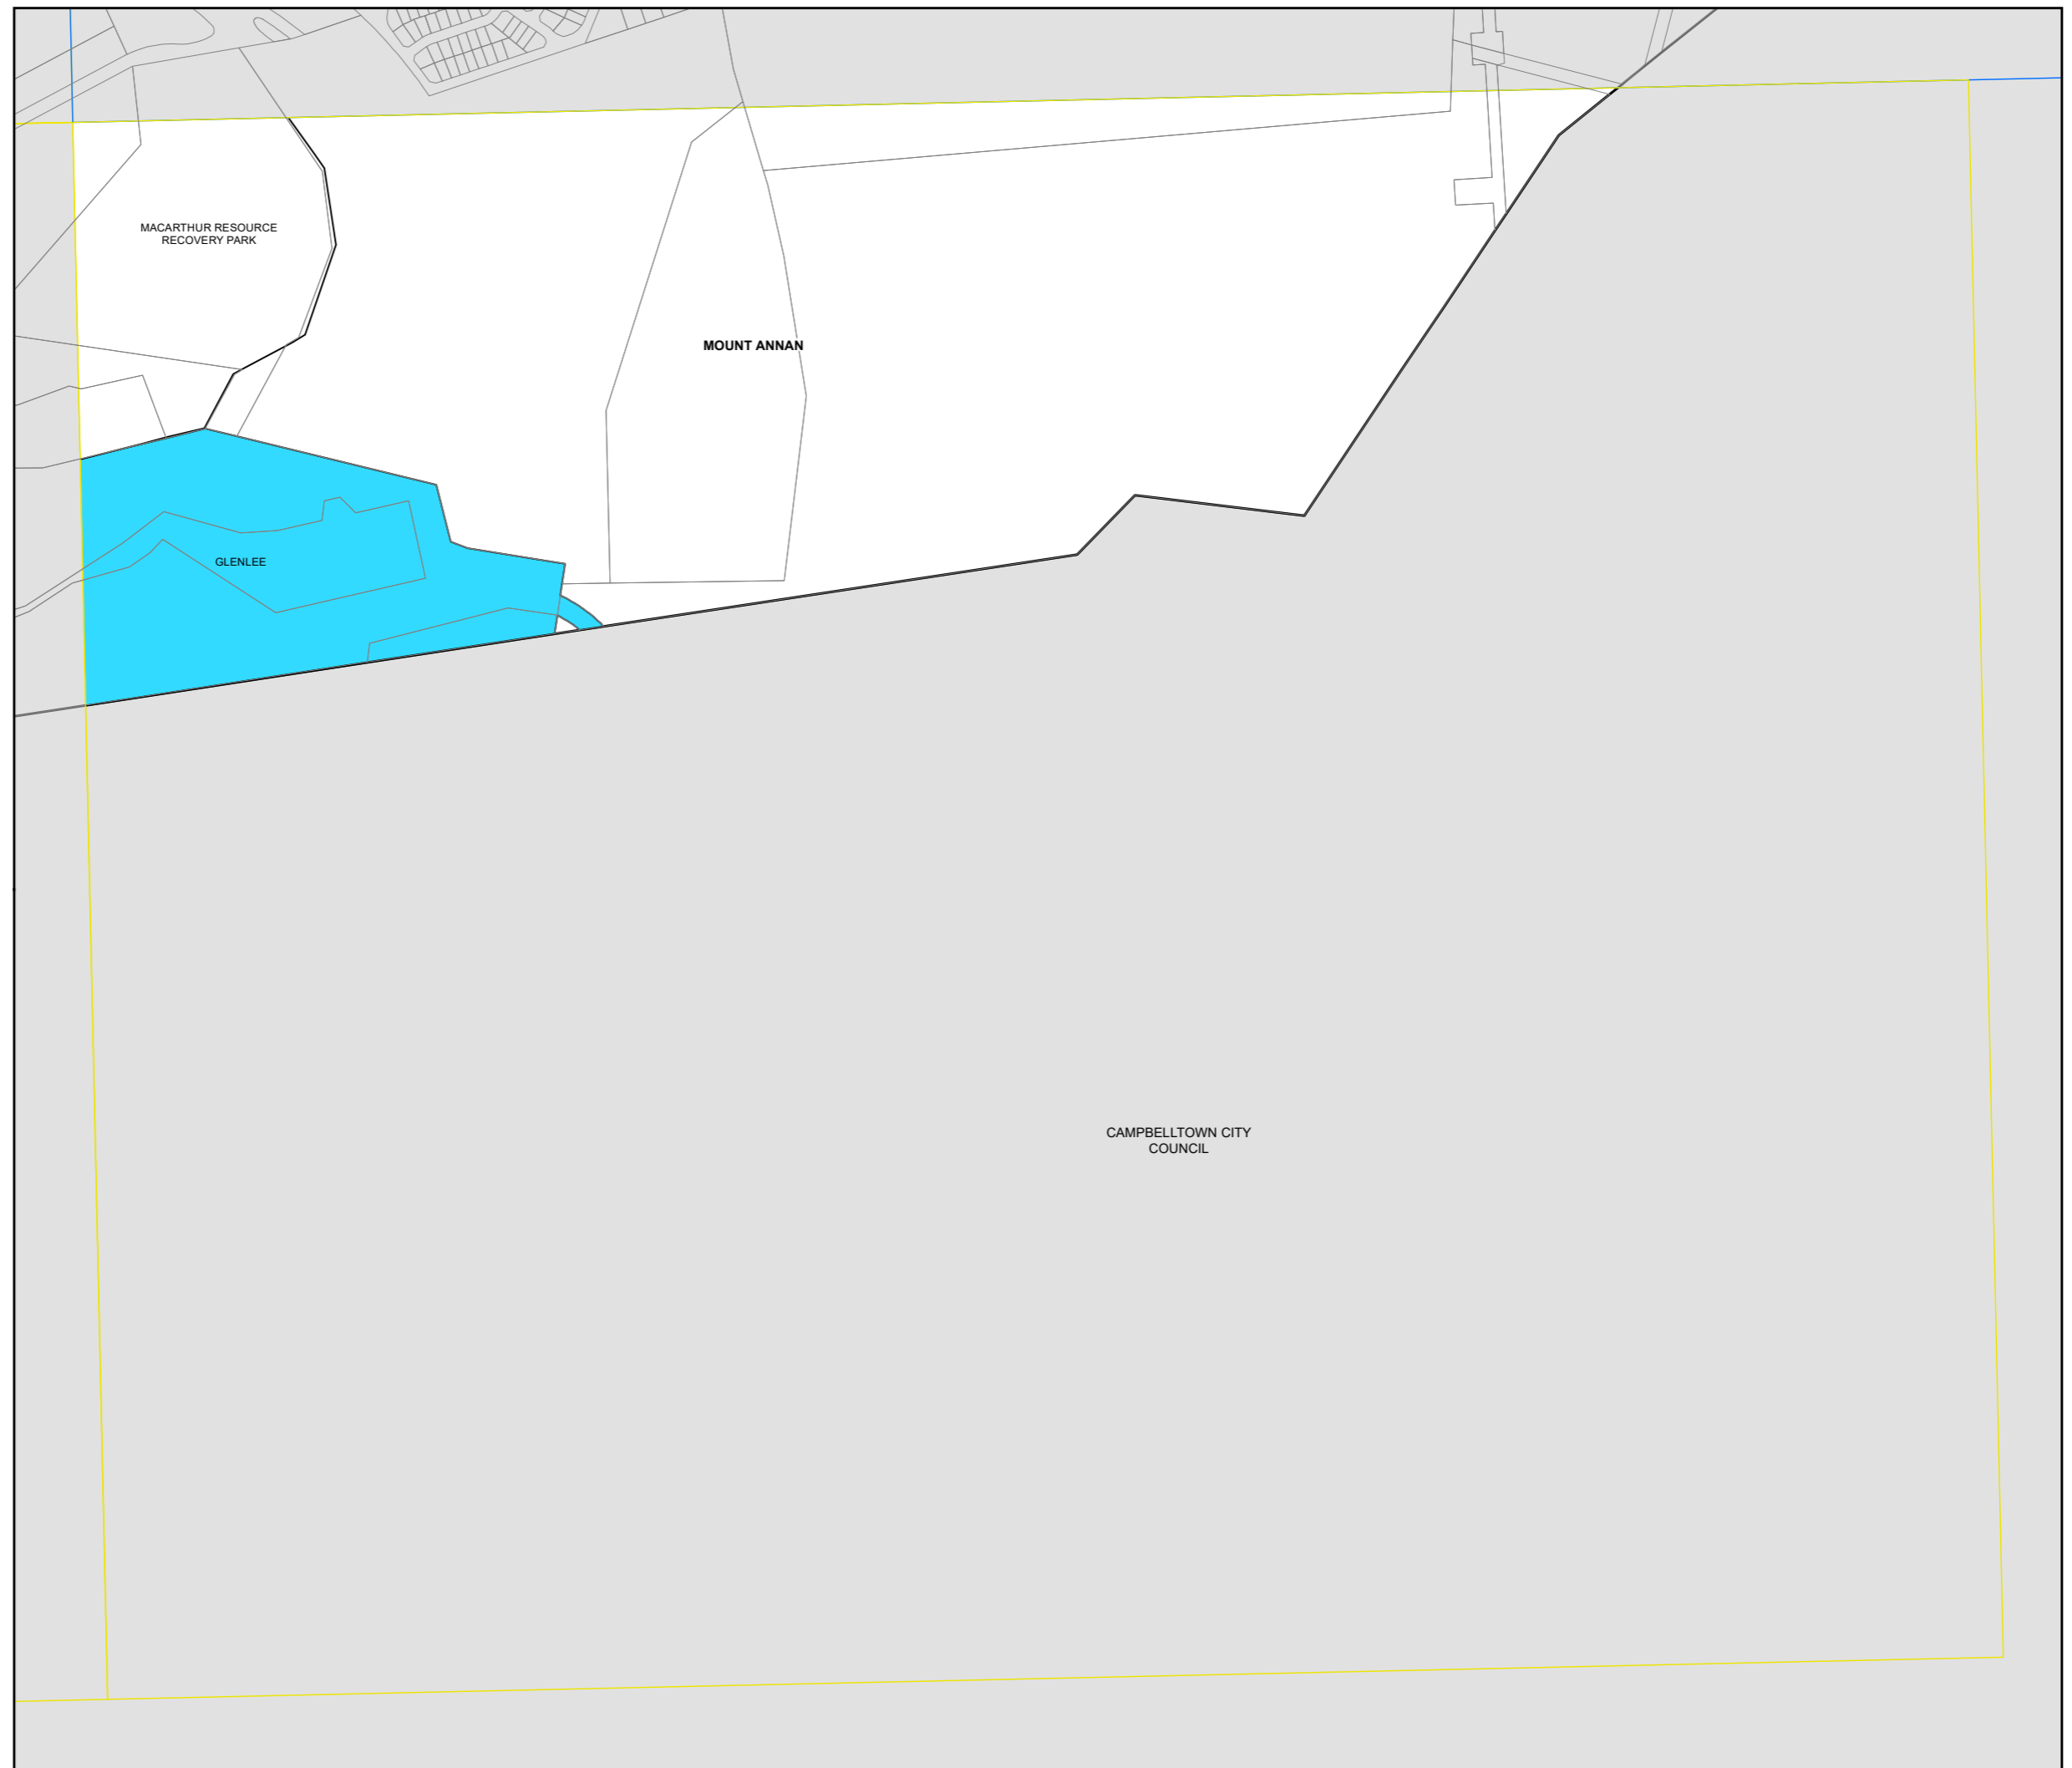

Camden Local Environmental Plan 2010

Urban Release Area Map - Sheet URA_018

Urban Release Area

 Urban Release Area

 Macarthur Resource Recovery Park

Cadastre

 Cadastre 02/09/2019 © Camden Council

0 100 200 300 400
Metres

Projection: GDA 1994
MGA Zone 56

Scale: 1:10,000 @ A3

Map Identification Number: 1450_COM_URA_018_010_20200206