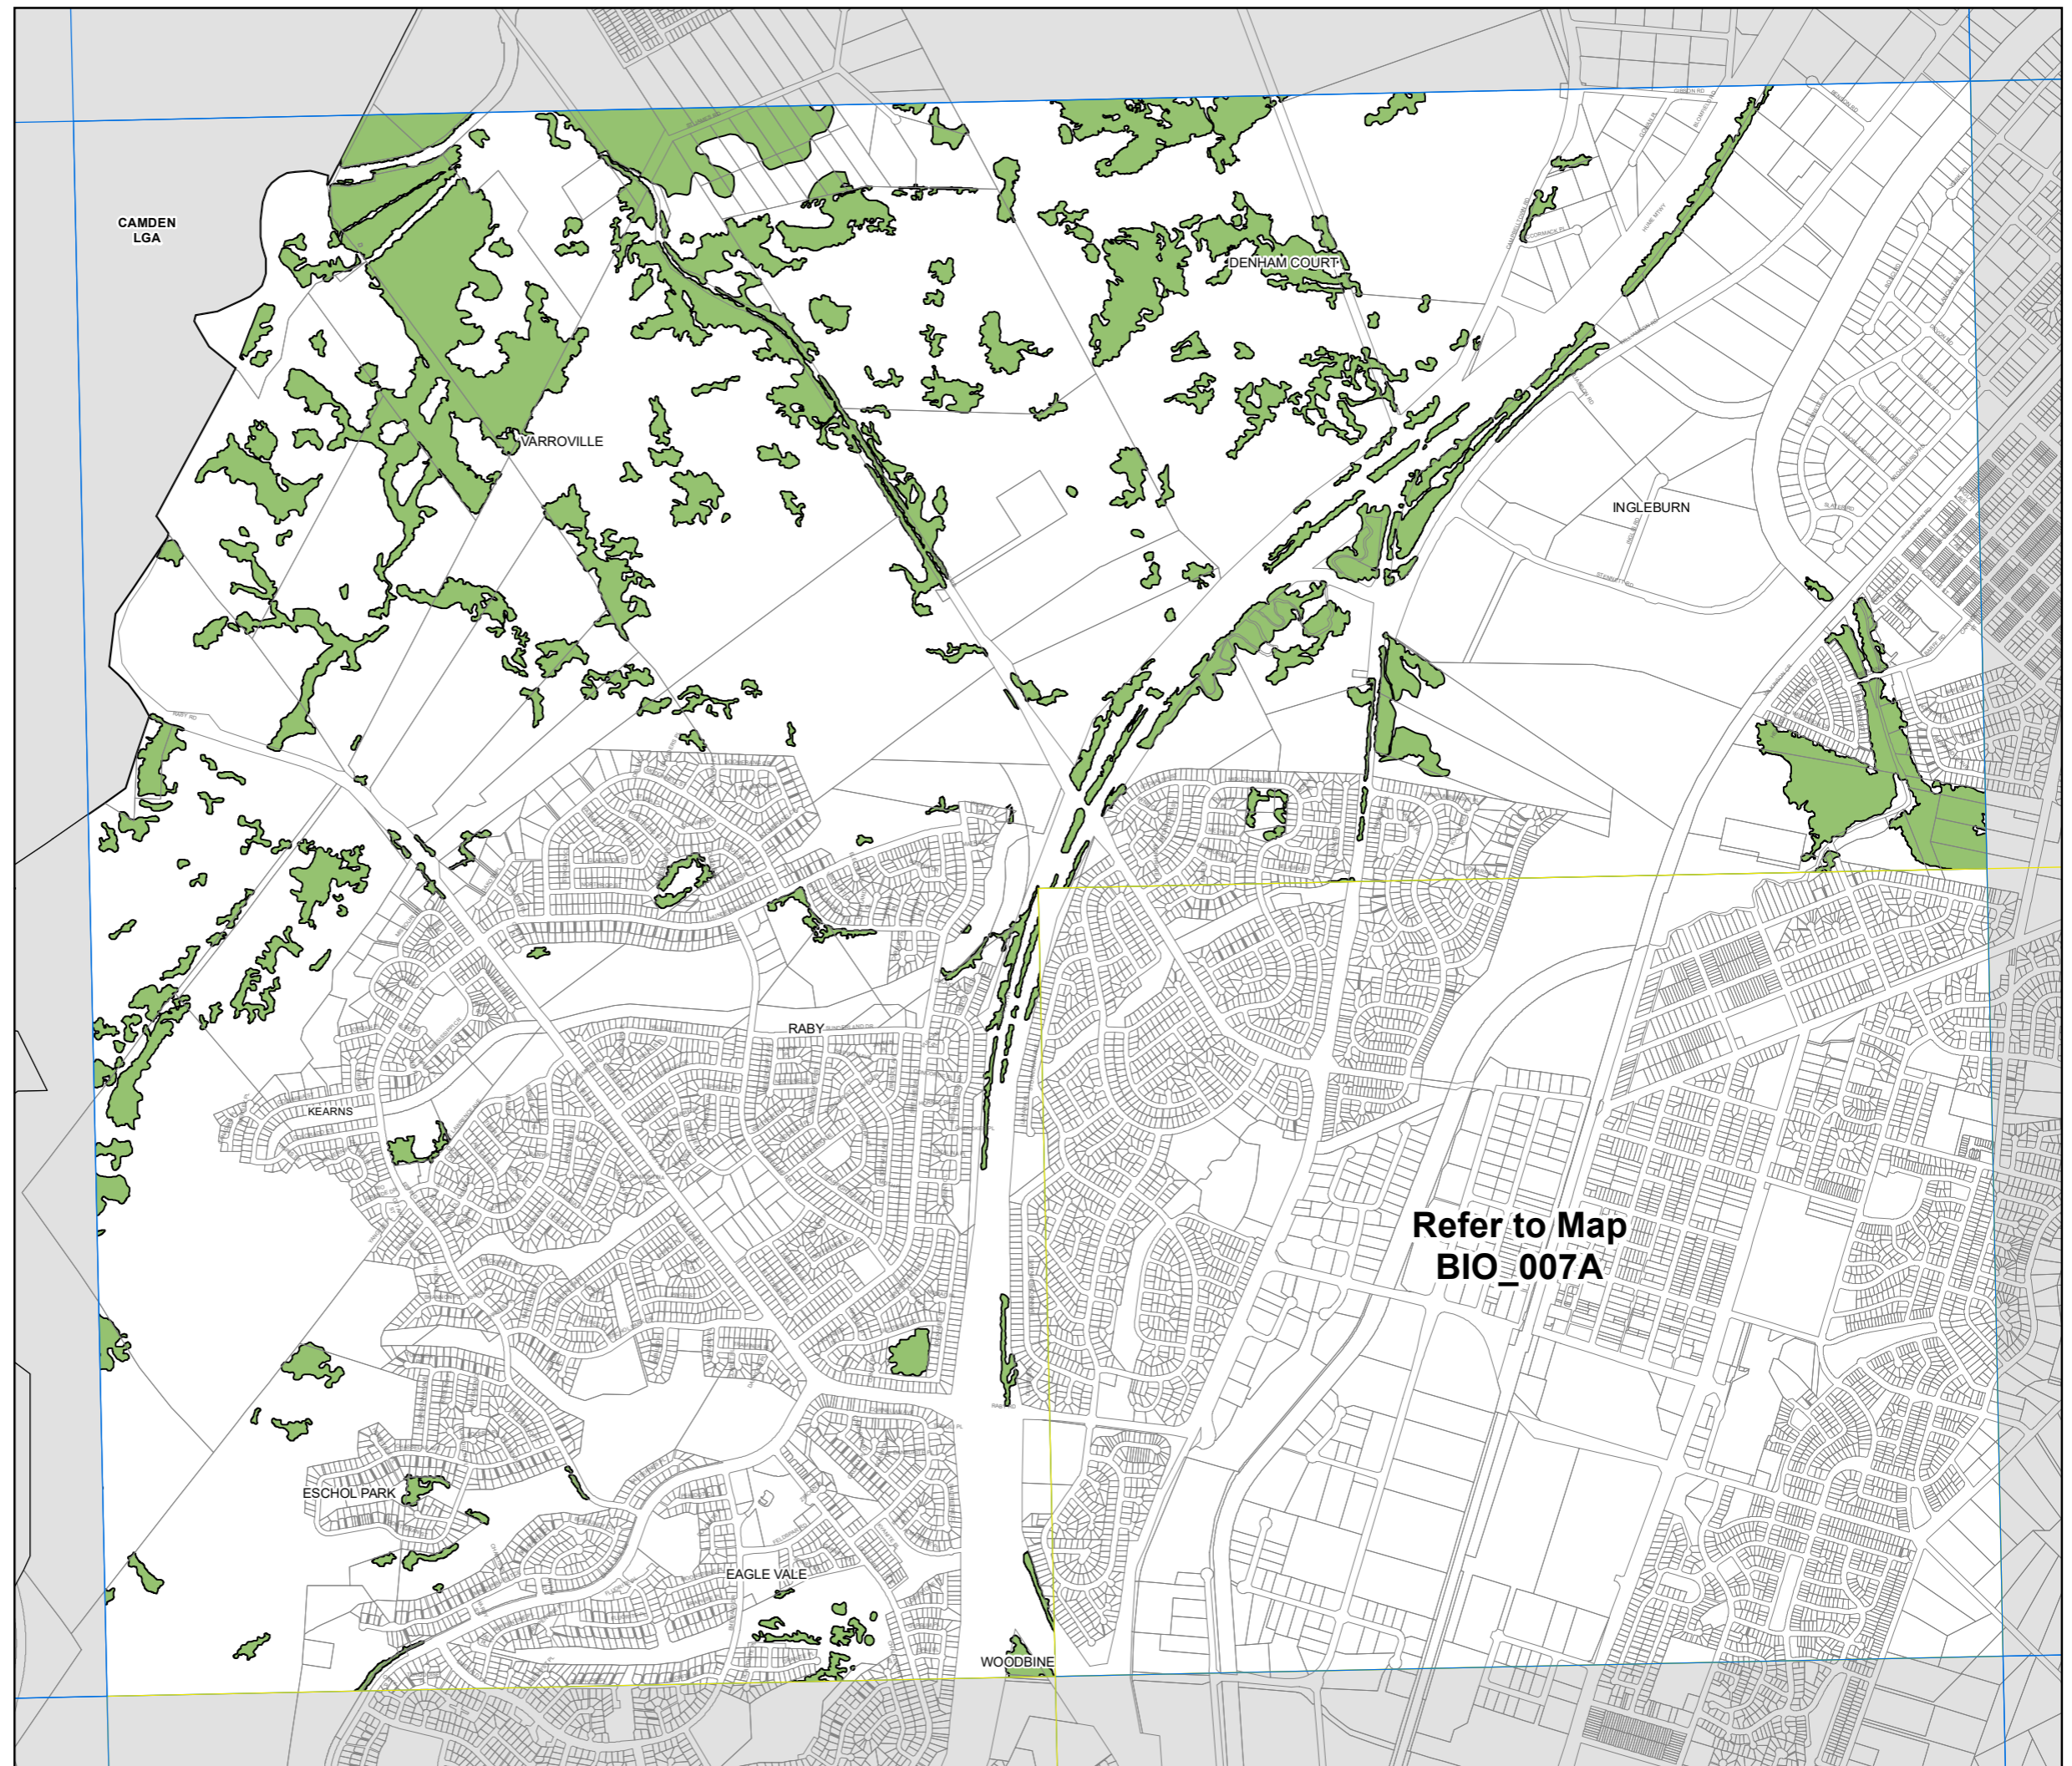

Campbelltown Local Environmental Plan 2015

Terrestrial Biodiversity Map – Sheet BIO_007

Terrestrial Biodiversity

 Biodiversity - significant vegetation

Cadastral

 Cadastral 20/04/2021 © Spatial Services

Refer to Map BIO_007A

Projection: GDA 1994
MGA Zone 56

Scale: 1:20,000 @ A3

Map Identification Number: 1500_COM_BIO_007_020_20210420