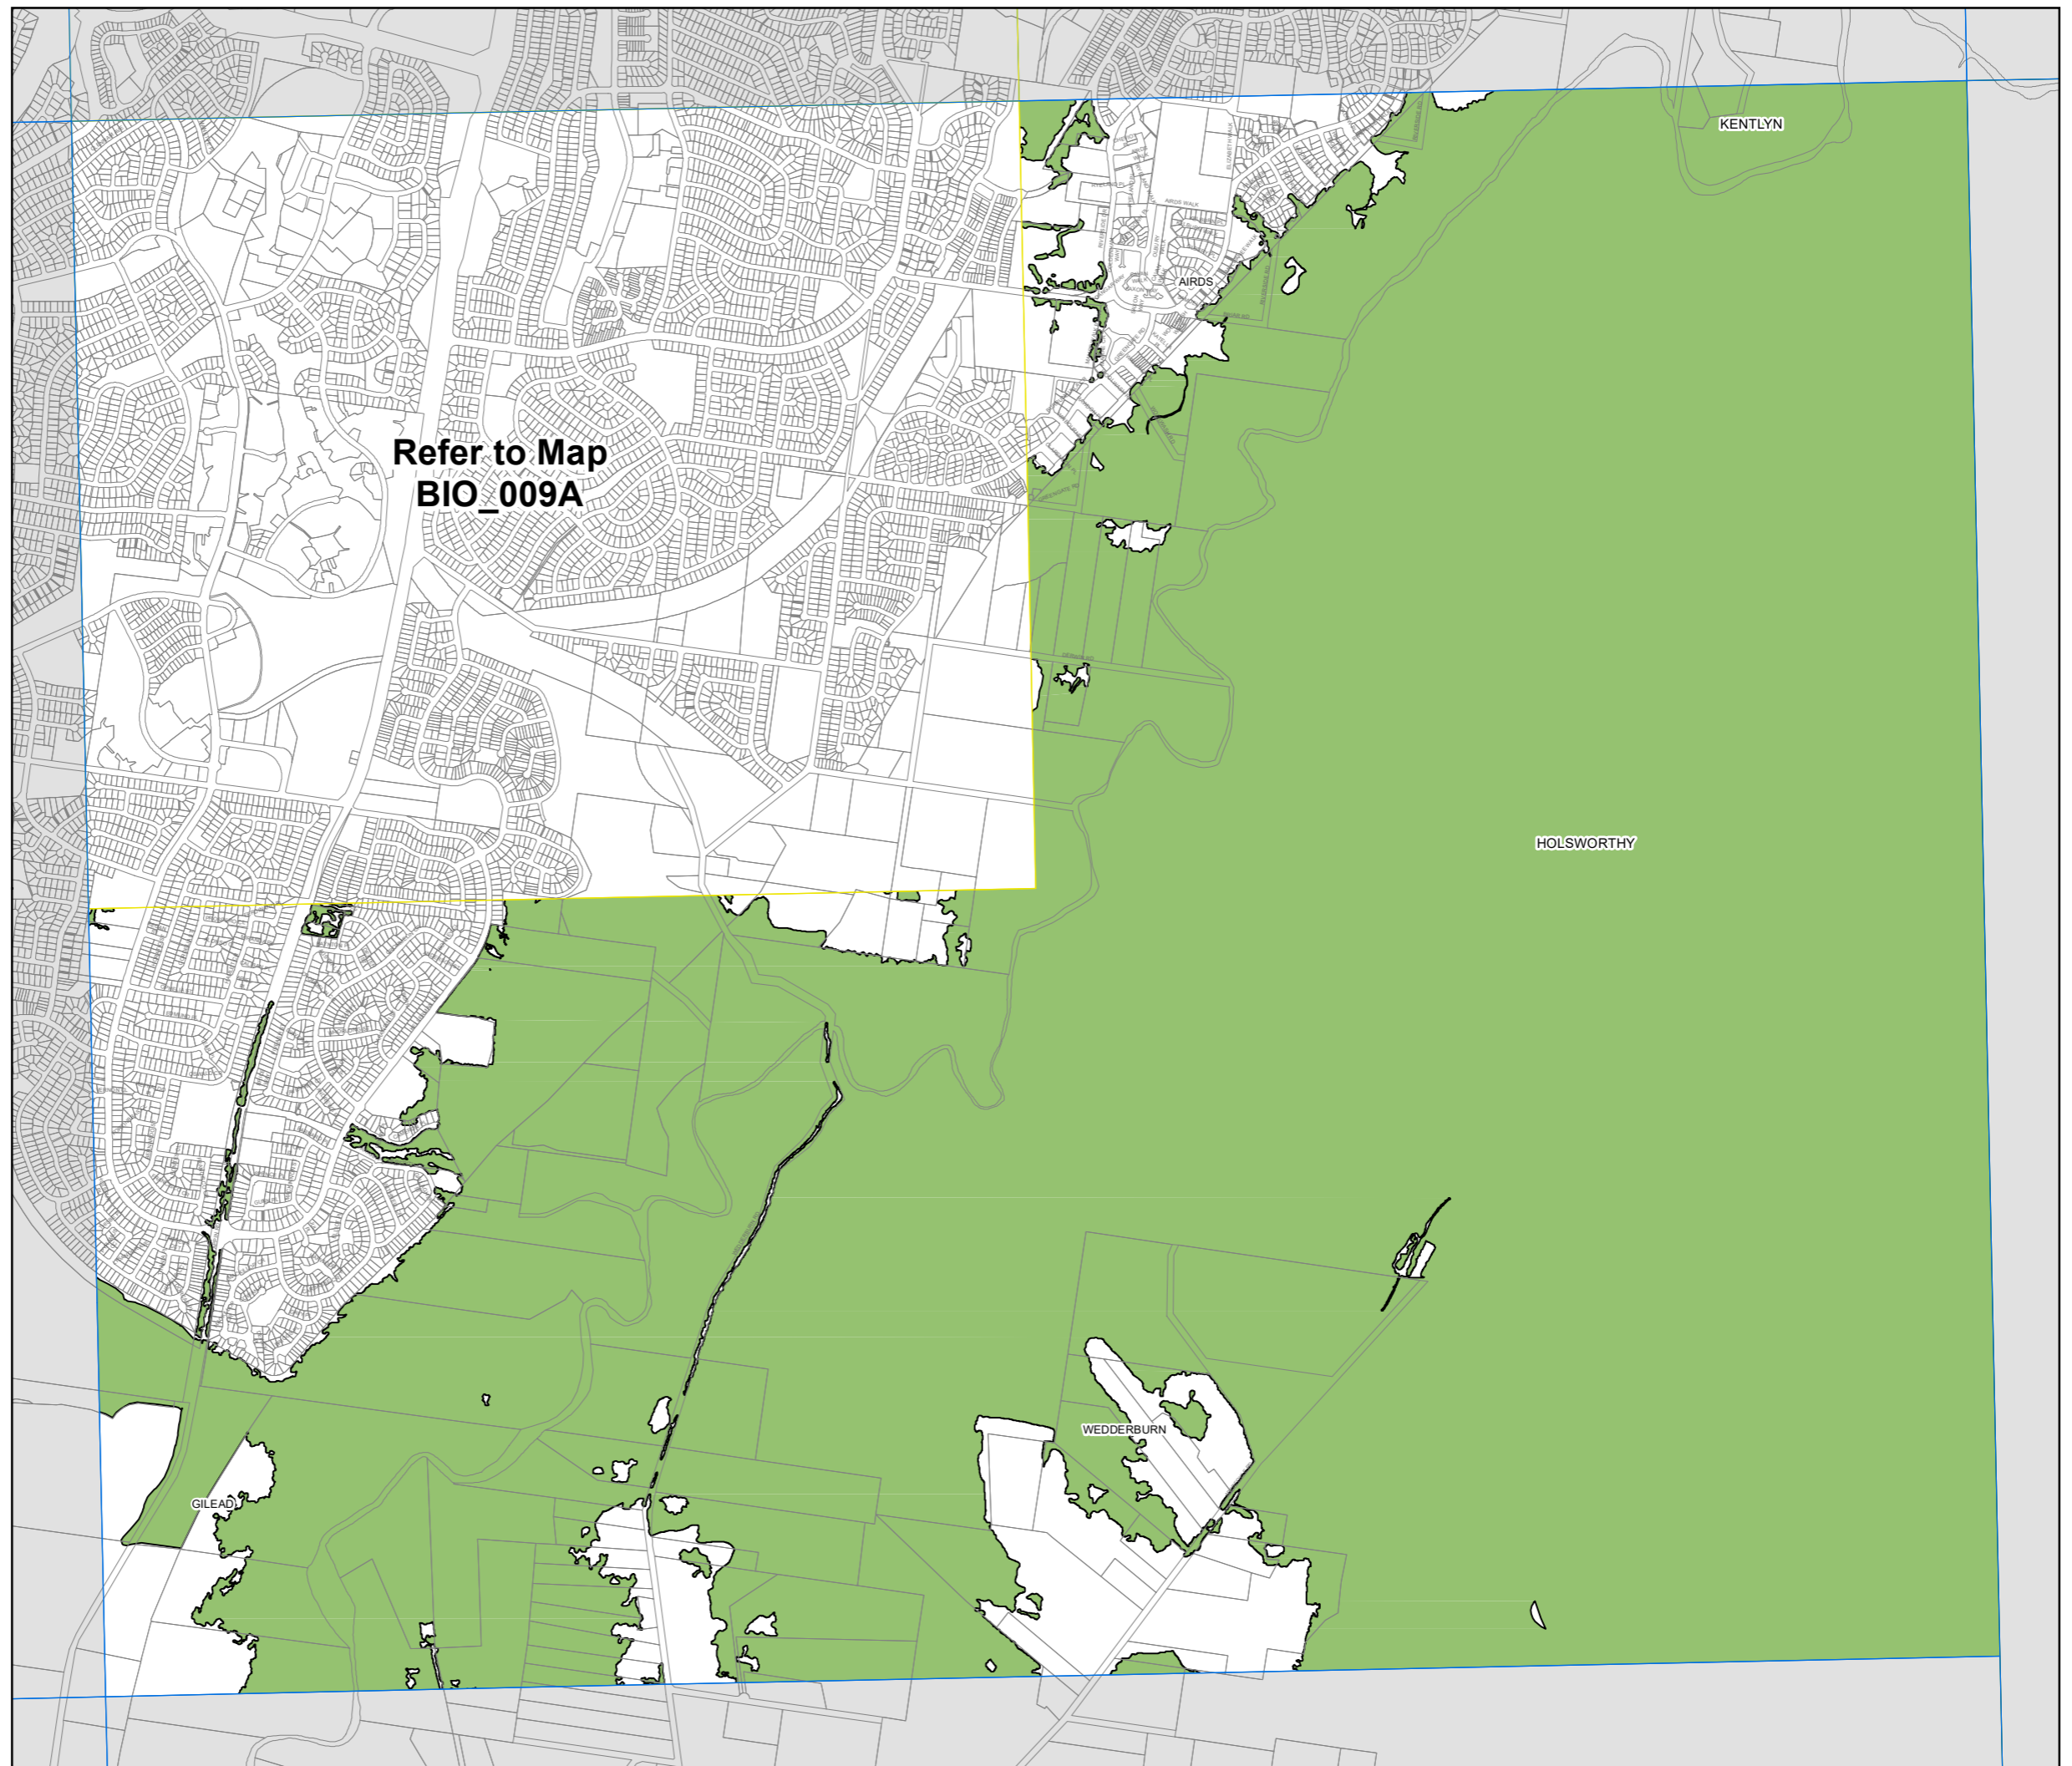

**Campbelltown Local
Environmental
Plan 2015**

**Terrestrial Biodiversity Map –
Sheet BIO_009**

Terrestrial Biodiversity

 Biodiversity - significant vegetation

Cadastral

 Cadastral 20/04/2021 © Spatial Services

Projection: GDA 1994
MGA Zone 56

Scale: 1:20,000 @ A3

Map Identification Number: 1500_COM_BIO_009_020_20210420