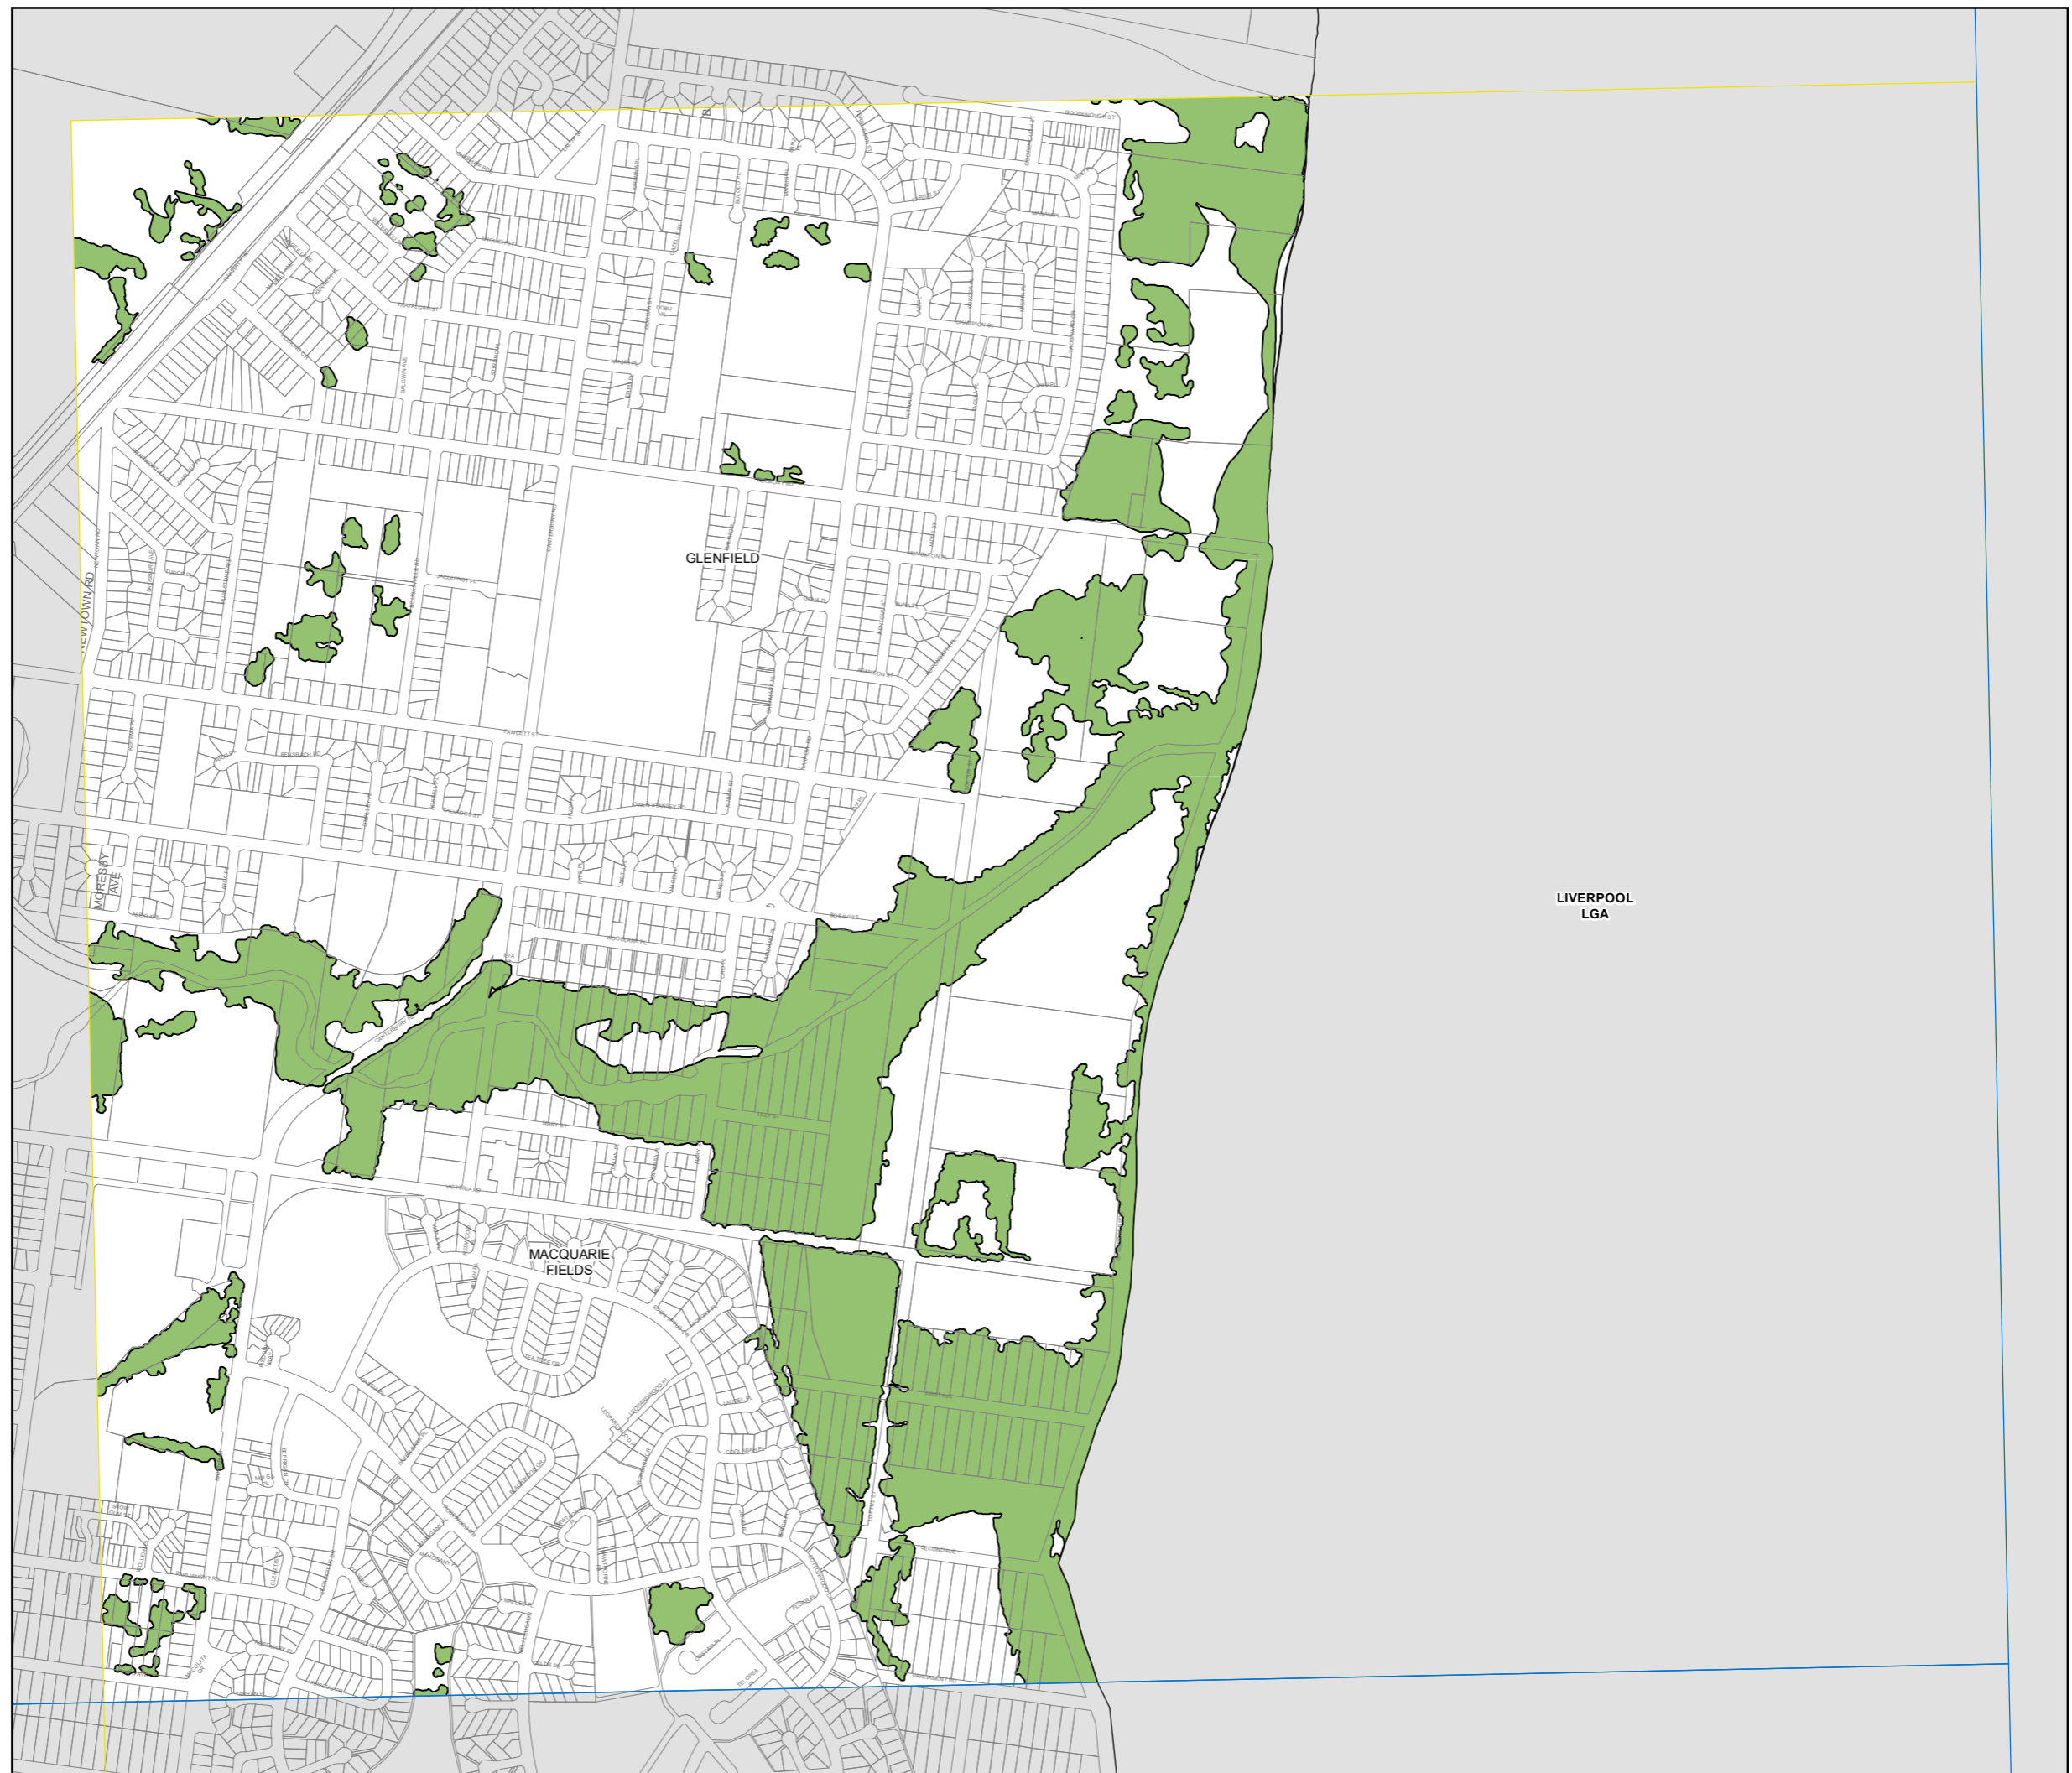

Campbelltown Local Environmental Plan 2015

Terrestrial Biodiversity Map – Sheet BIO_011C

Terrestrial Biodiversity

 Biodiversity - significant vegetation

Cadastre

 Cadastre 20/04/2021 © Spatial Services

Projection: GDA 1994
MGA Zone 56

Scale: 1:10,000 @ A3

Map Identification Number: 1500_COM_BIO_011C_010_20210420