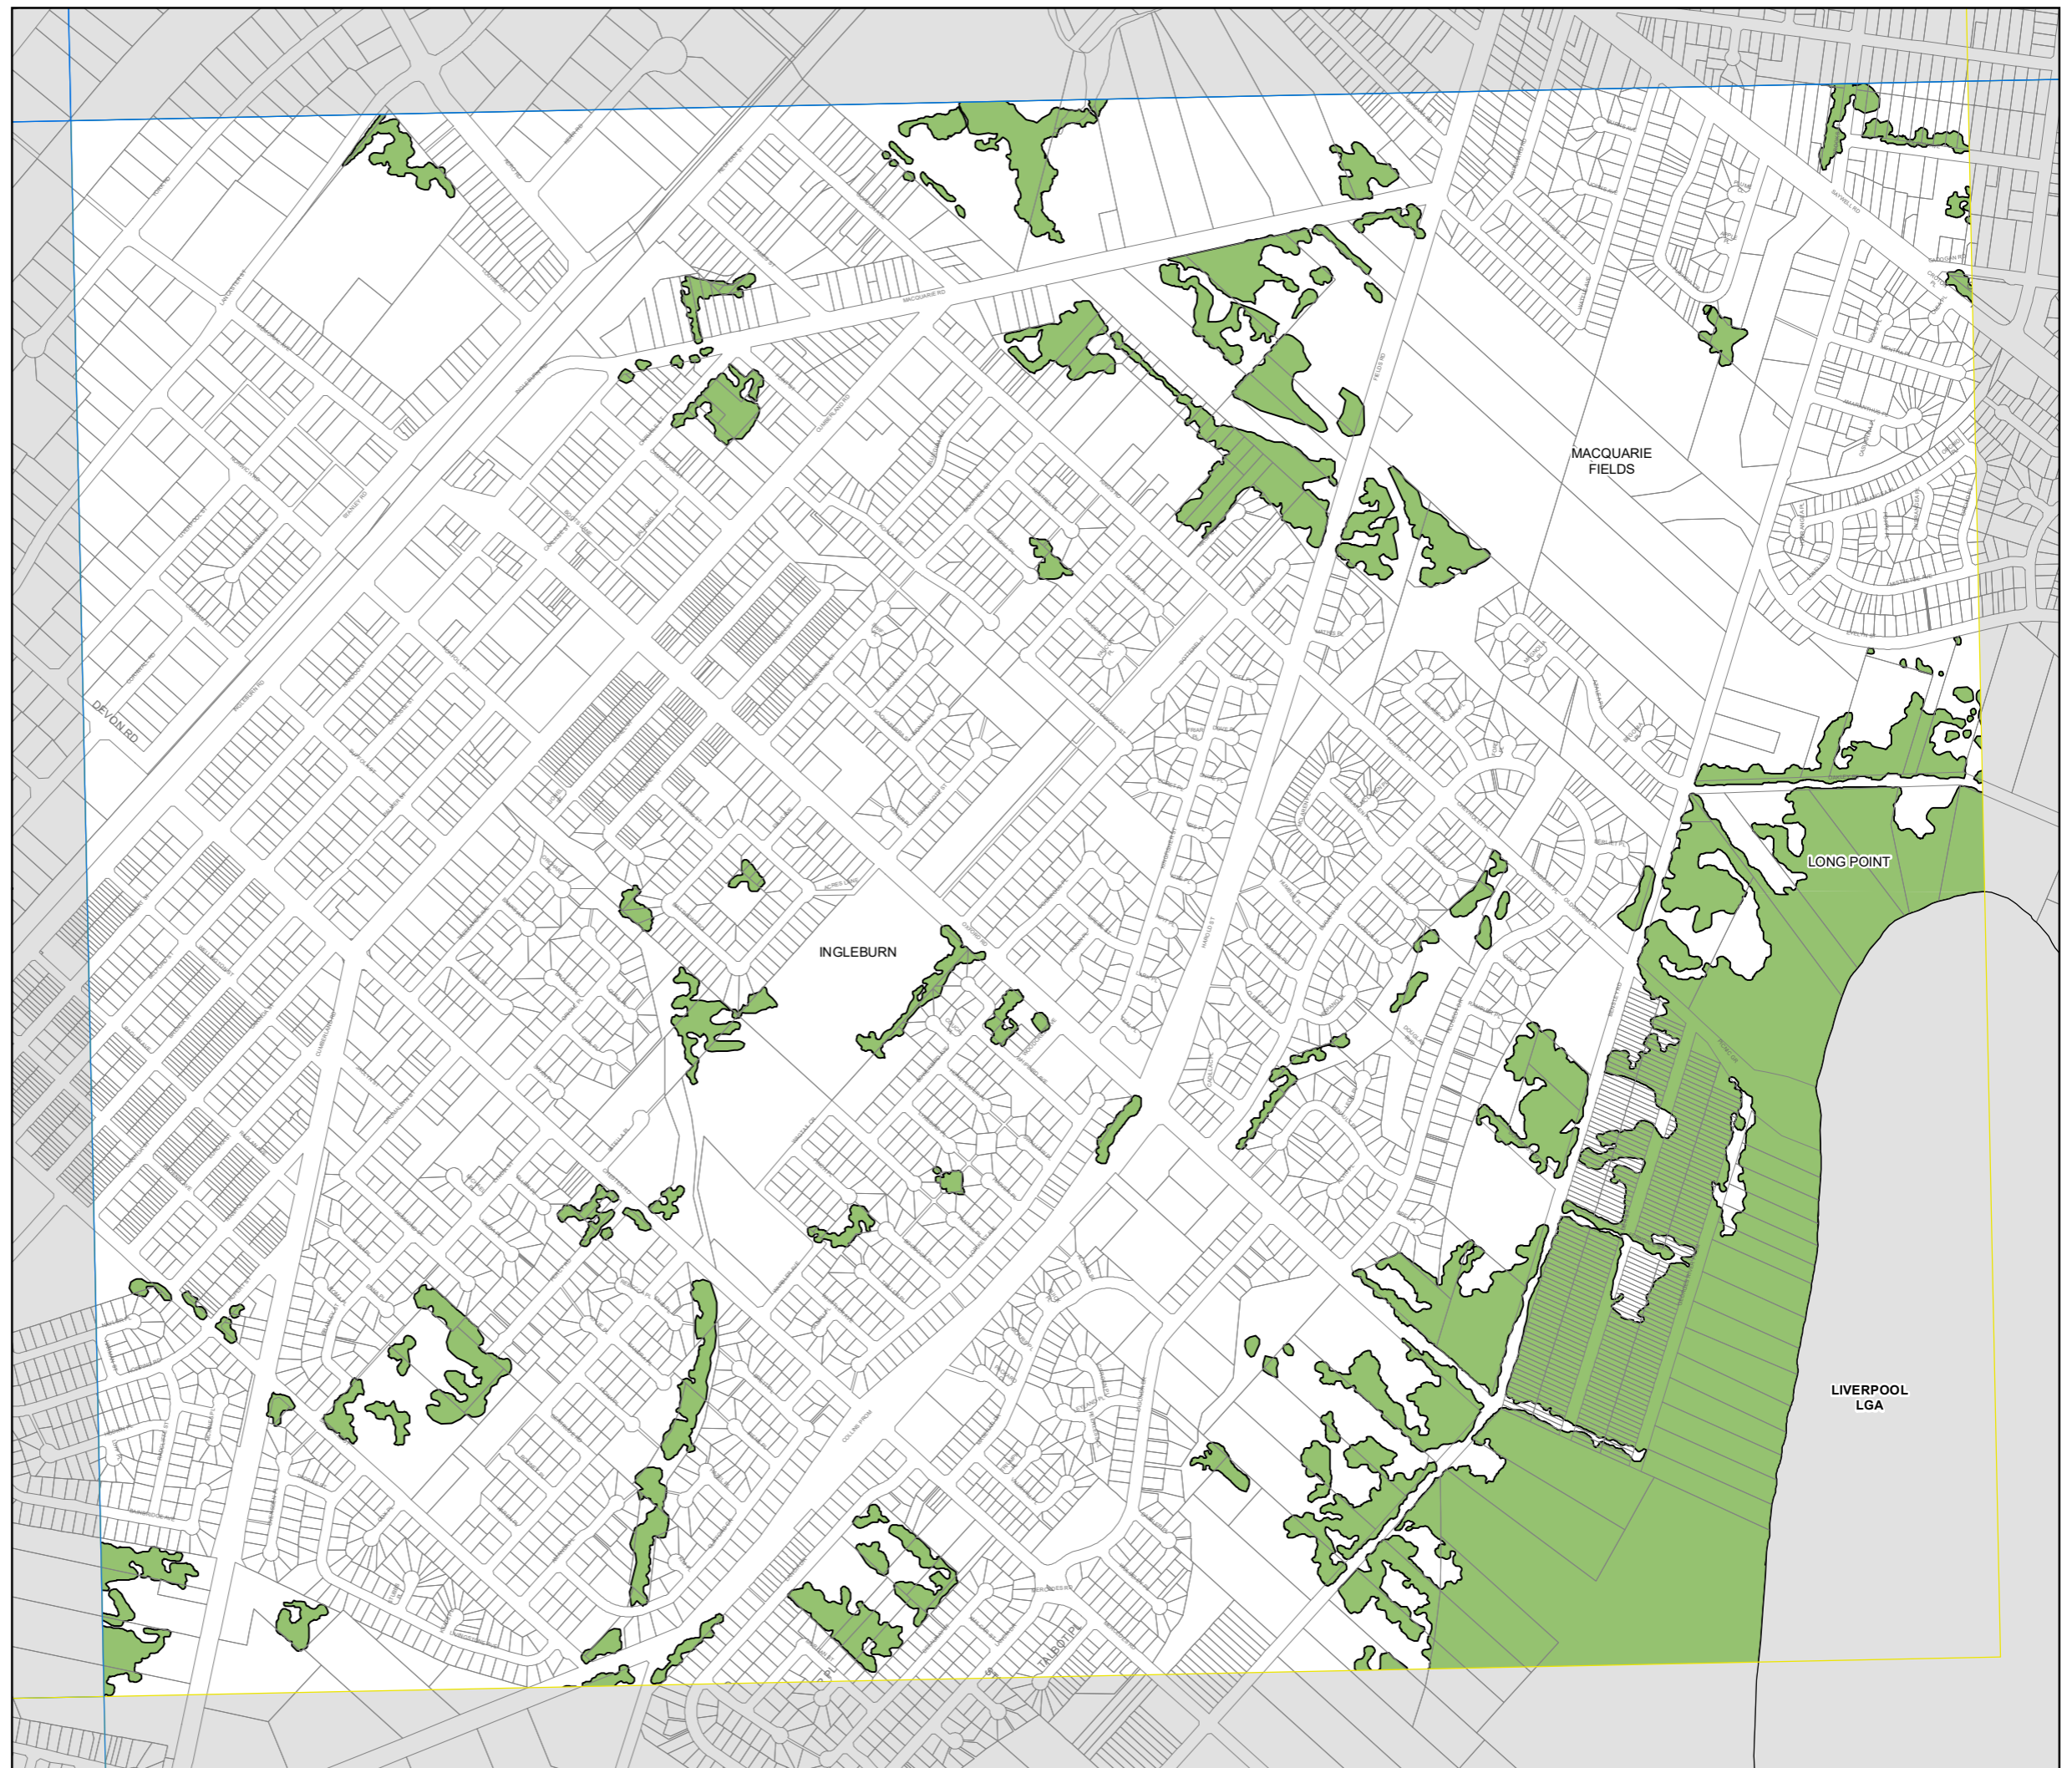

Campbelltown Local Environmental Plan 2015

Terrestrial Biodiversity Map – Sheet BIO_012A

Terrestrial Biodiversity

 Biodiversity - significant vegetation

Cadastre

 Cadastre 20/04/2021 © Spatial Services

Projection: GDA 1994
MGA Zone 56

Scale: 1:10,000 @ A3

Map Identification Number: 1500_COM_BIO_012A_010_20210420