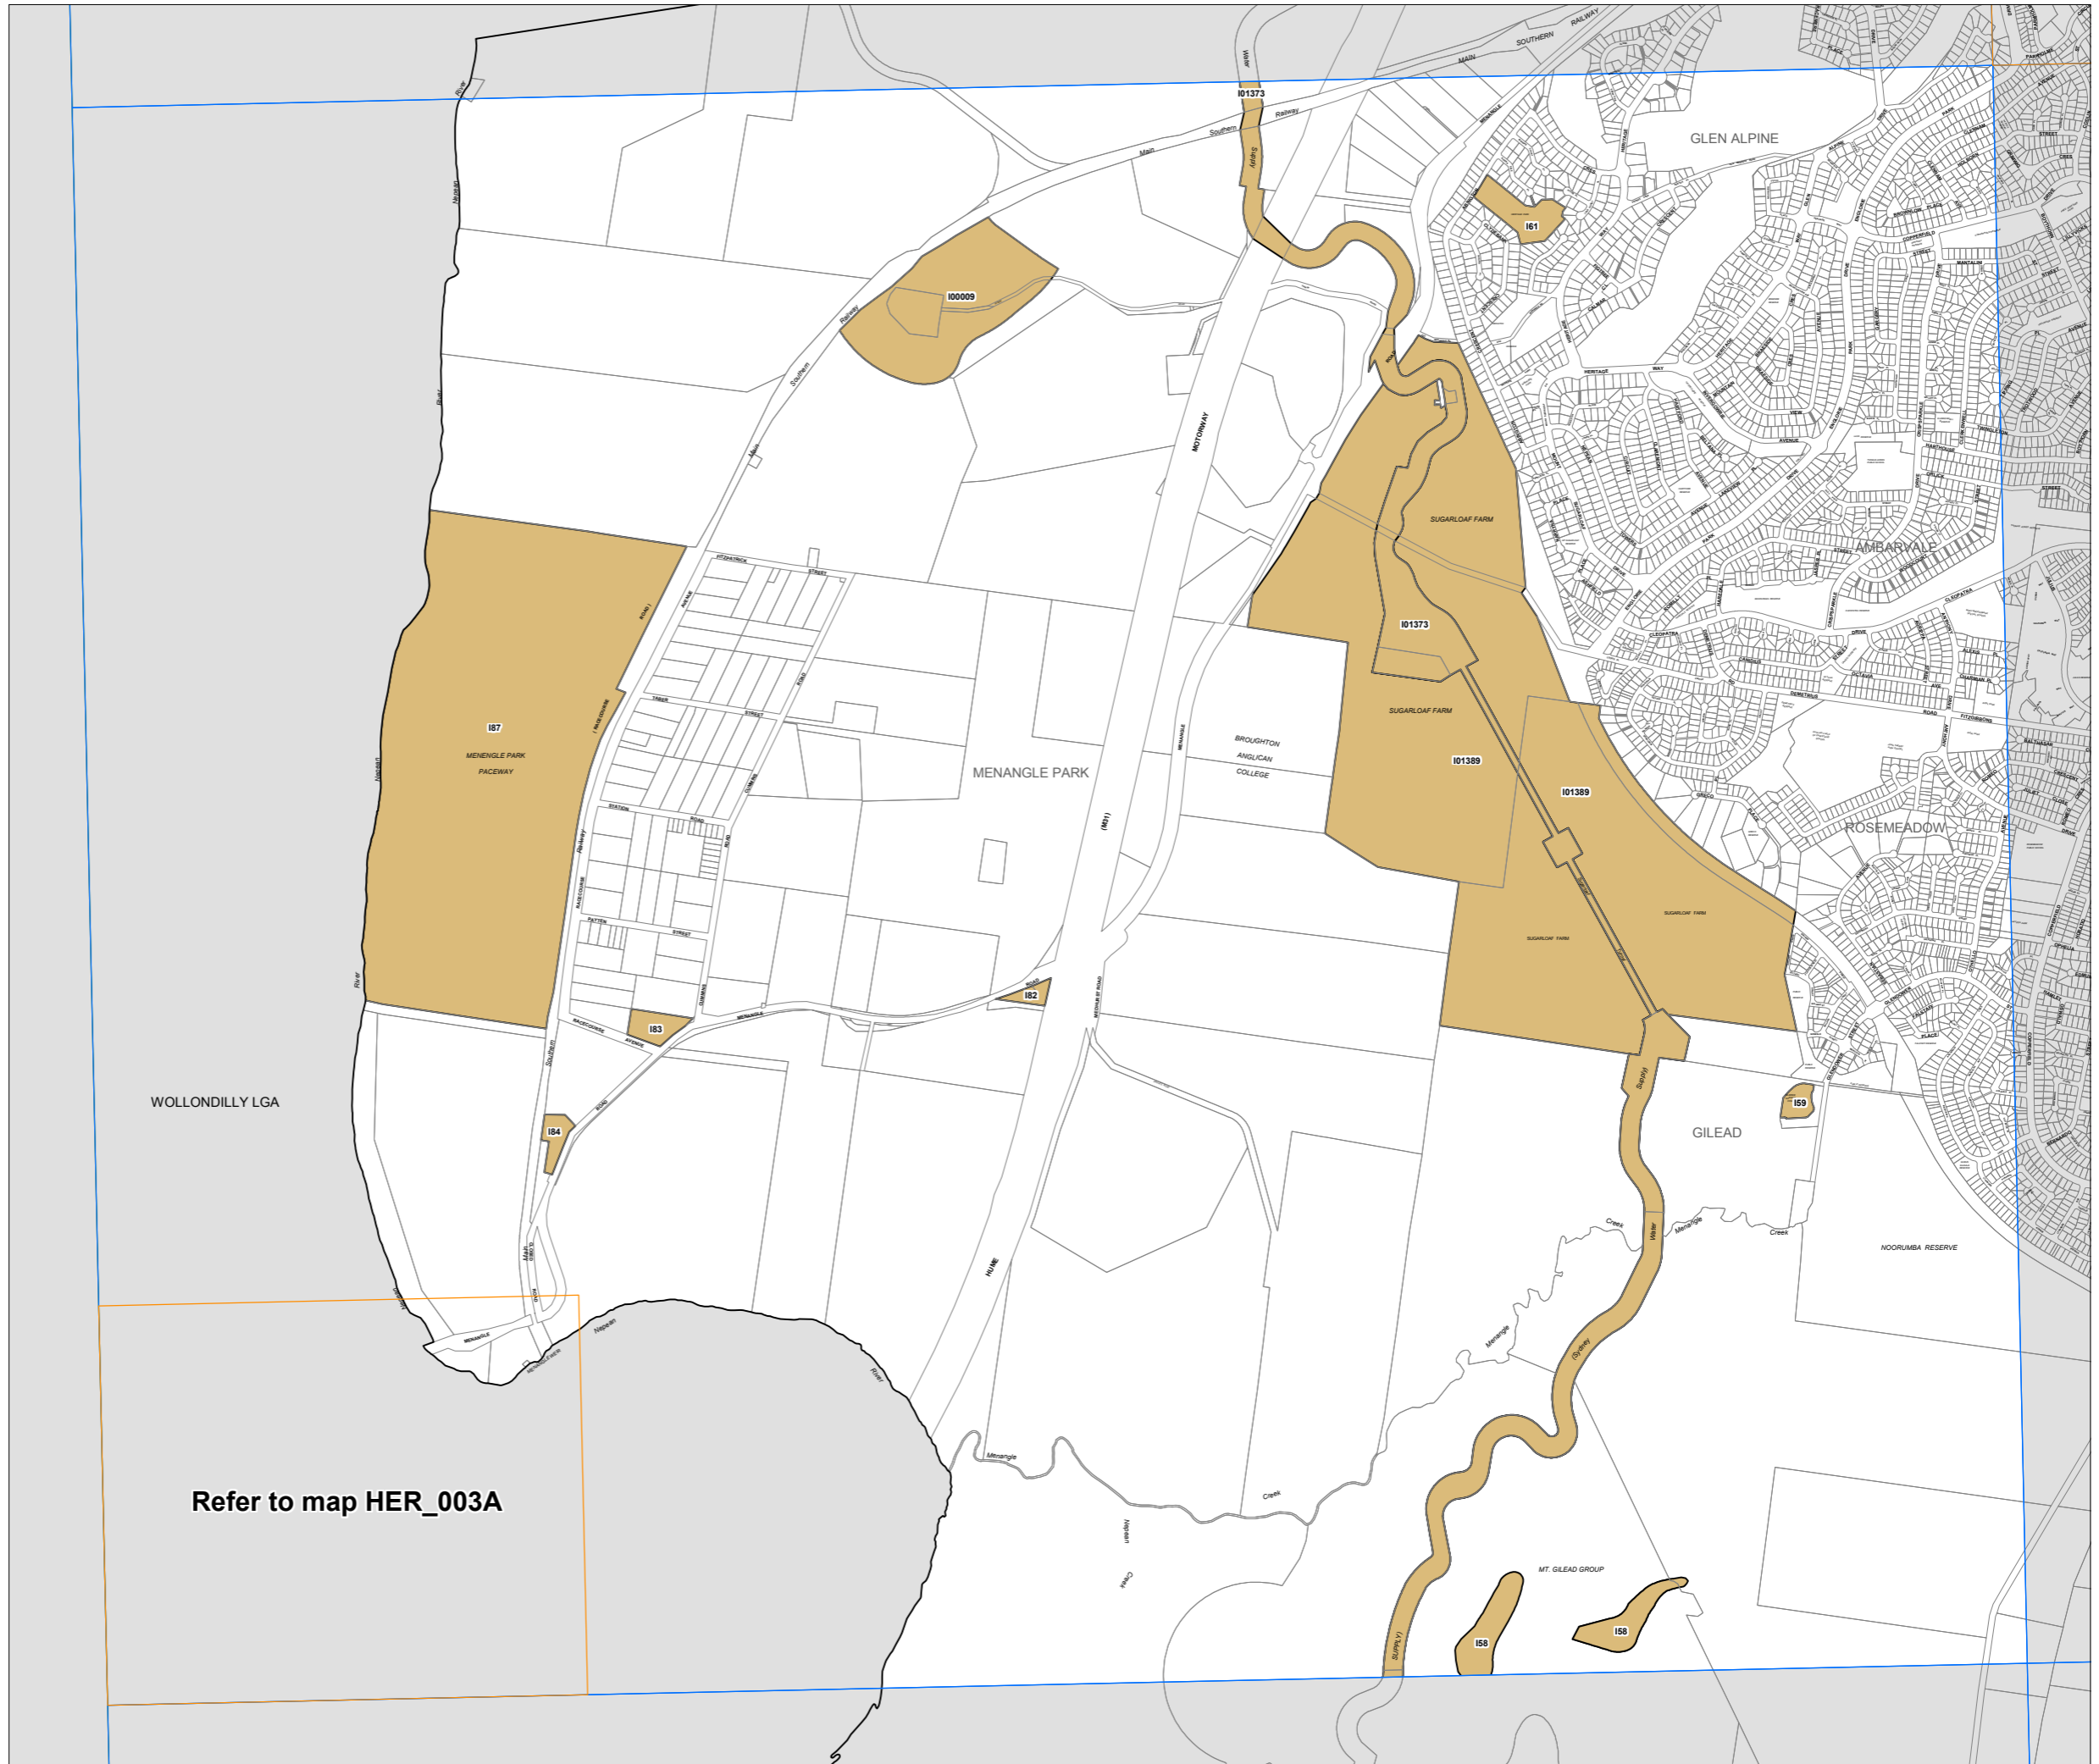

Campbelltown Local Environmental Plan 2015

Heritage Map - Sheet HER_003

Heritage

-  Conservation Area - General
-  Item - General
-  Item - Landscape

Cadastre

 Cadastre 12/04/2017 © Spatial Services NSW

0 400 800
metres

Scale: 1:20,000 @ A3

Projection: GDA 1994
MGA Zone 56

Map identification number:

1500_COM_HER_003_020_20170412

Refer to map HER_003A