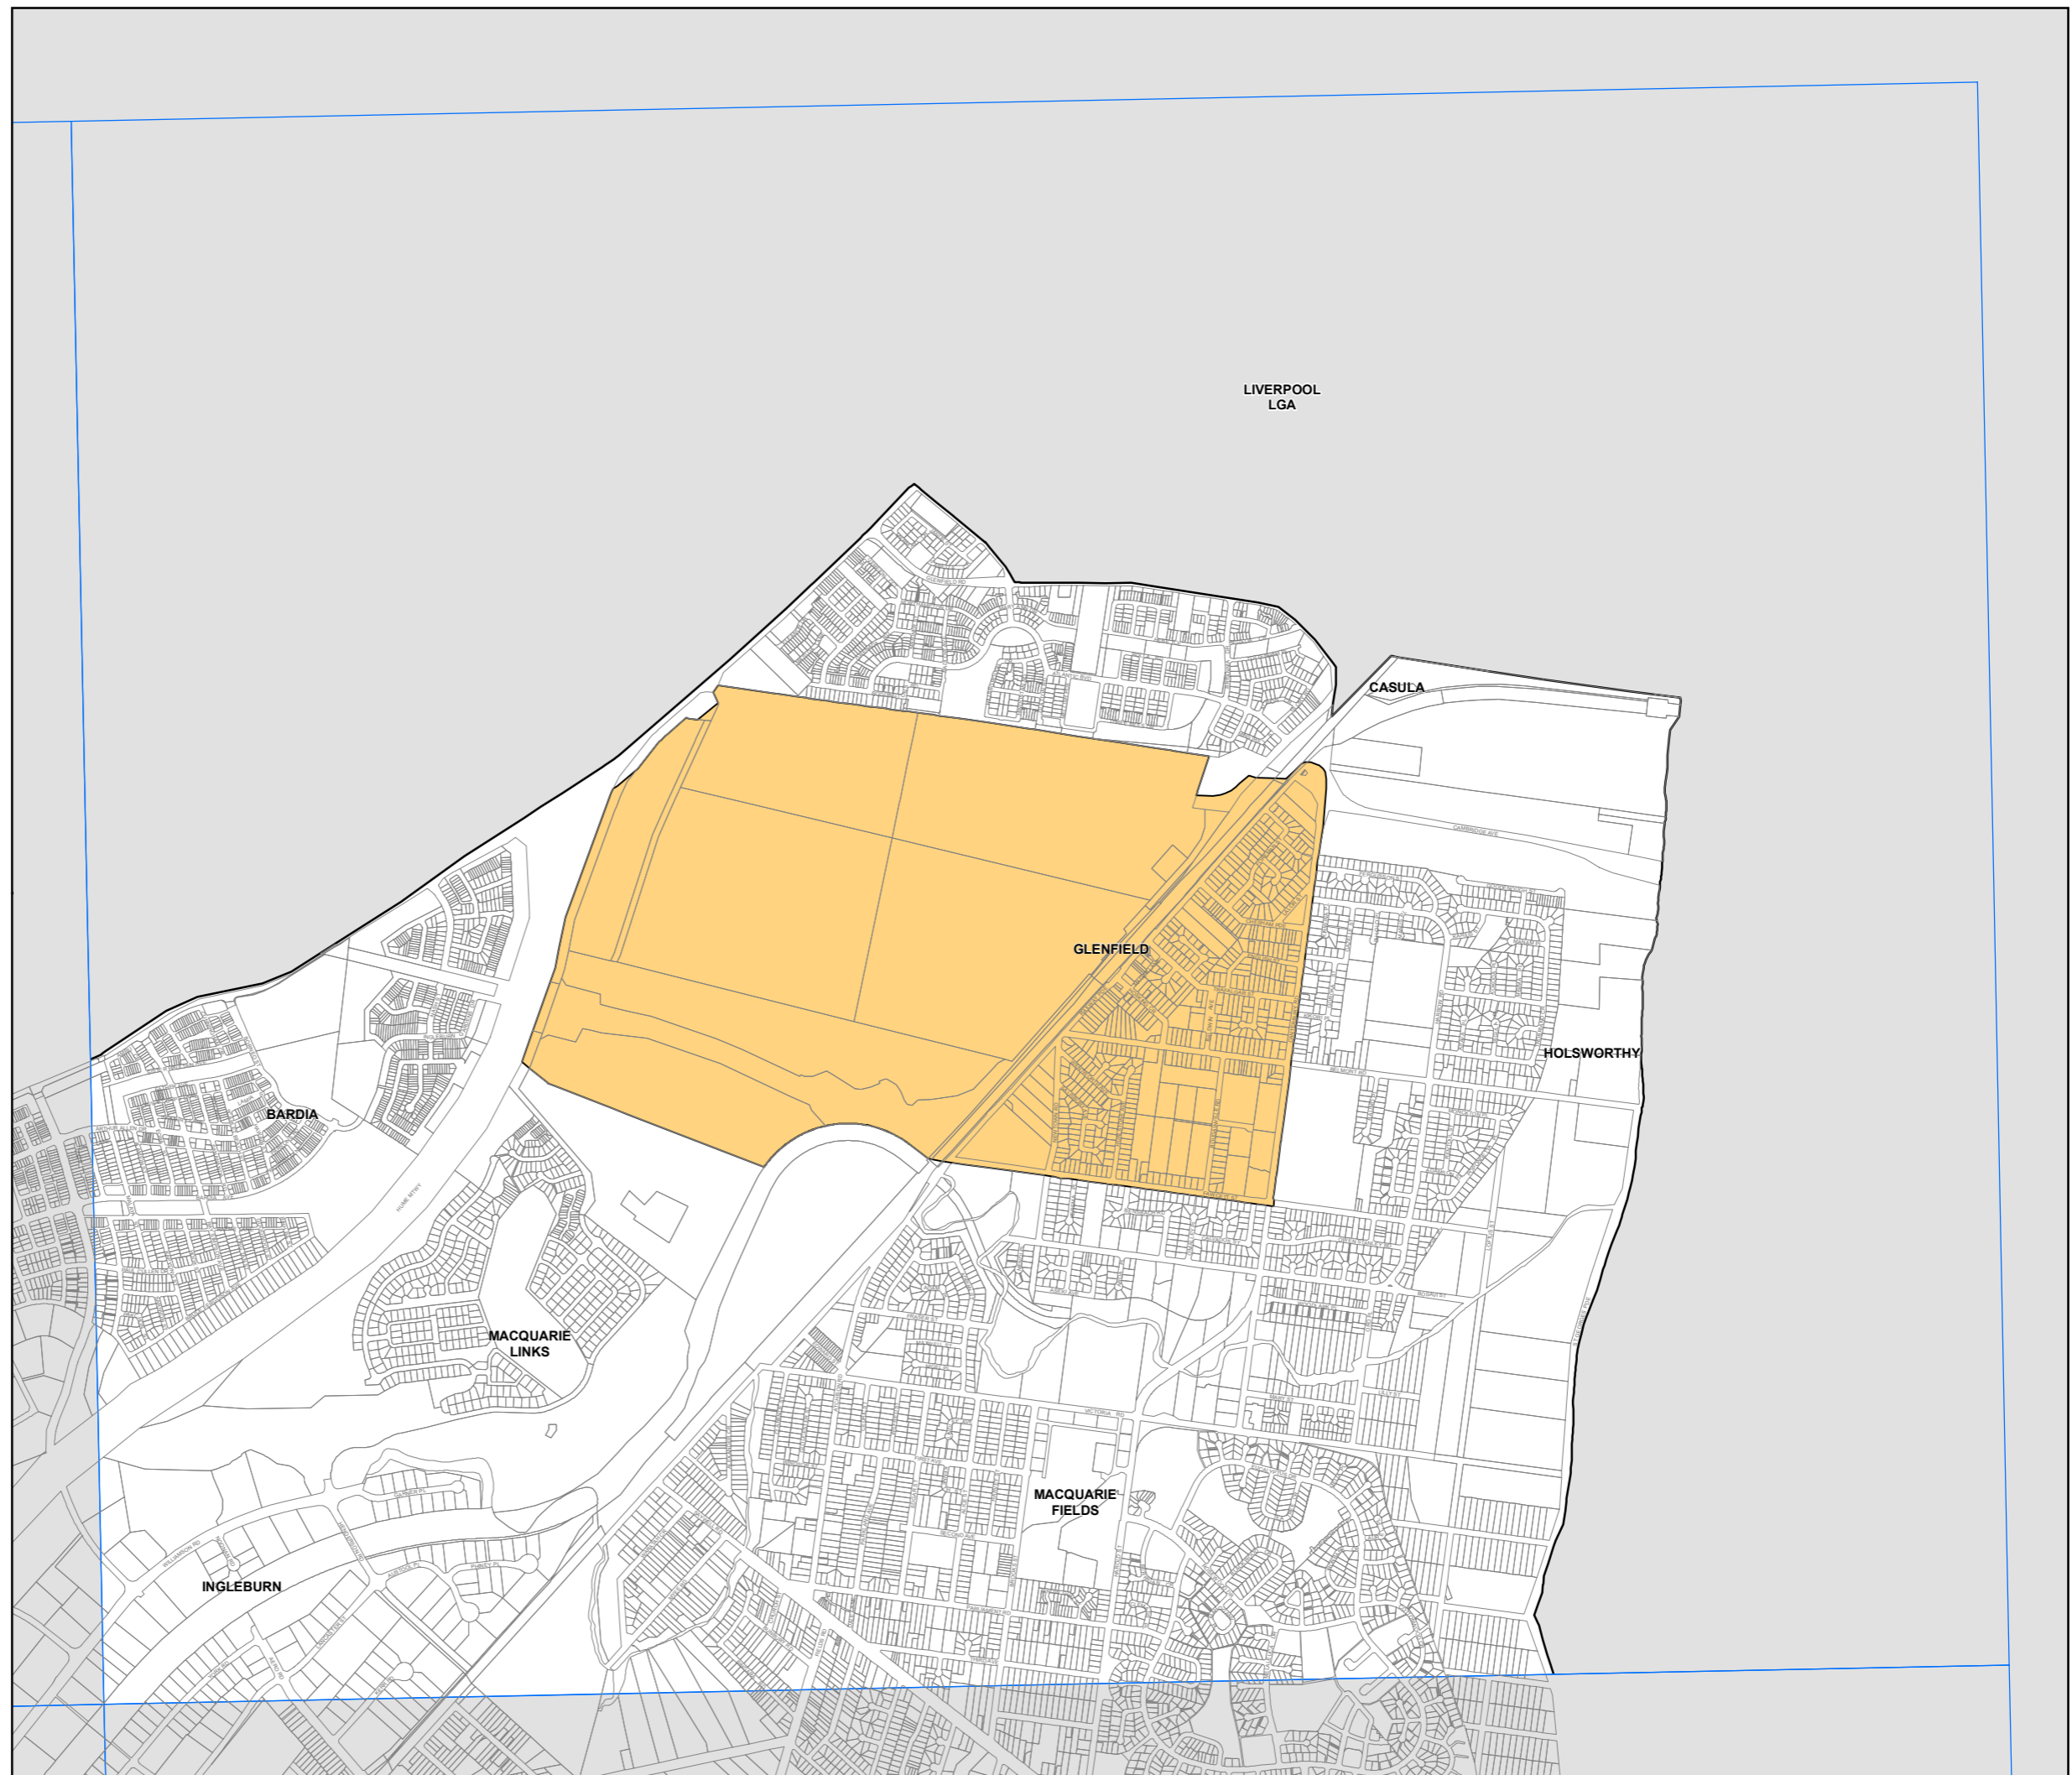

Campbelltown Local Environmental Plan 2015

Locality and Site Identification Map - Sheet LSI_011

Locality and Site Identification

 Glenfield Precinct

Cadastral

 Cadastral 21/06/2021 © Spatial Services

Projection: GDA 1994
MGA Zone 56

Scale: 1:760,507 @ A3

Map Identification Number: 1500_COM_LSI_011_020_20210621