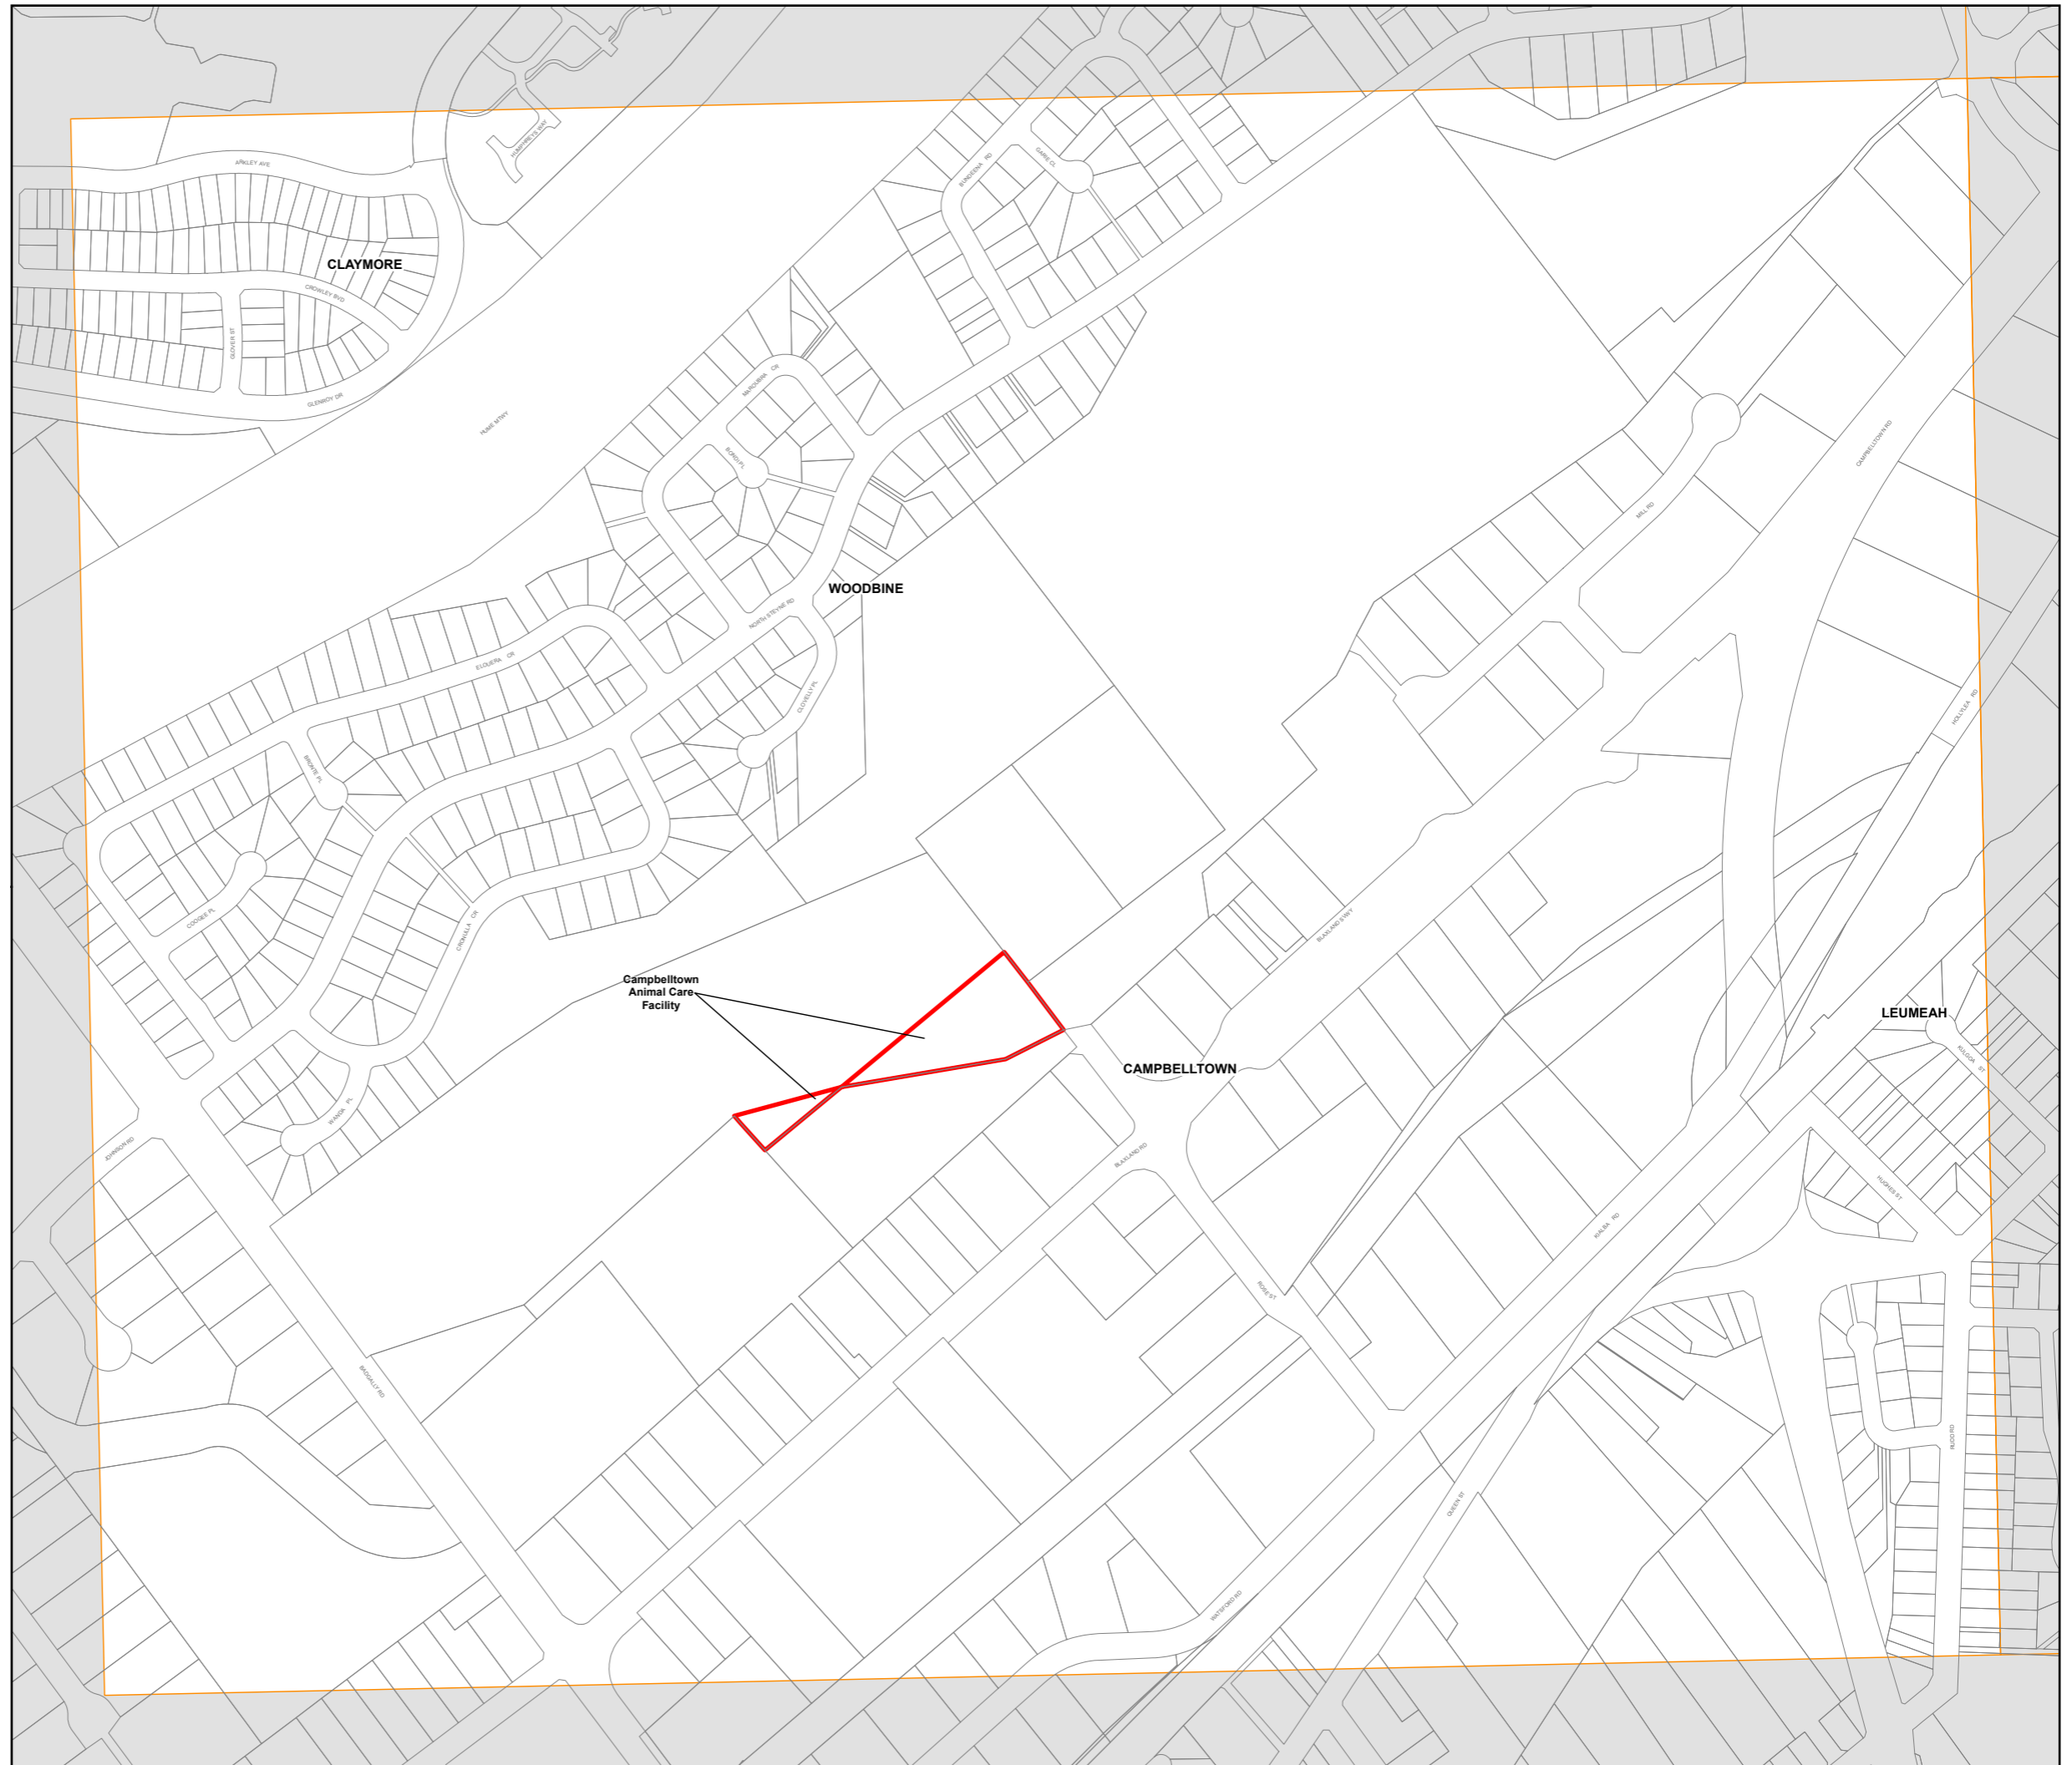

# Campbelltown Local Environmental Plan 2015

Land Reclassification (Part Lots)  
Map - Sheet RPL\_008AA

Land Reclassification (Part Lots)

 Operational Land

### Cadastre

 Cadastre 20/02/2024 © Spatial Services

Scale: 1:20,000 @ A3

Projection: GDA 1994  
MGA Zone 56

Map Identification Number: 1500\_COM\_RPL\_008AA\_020\_20240220