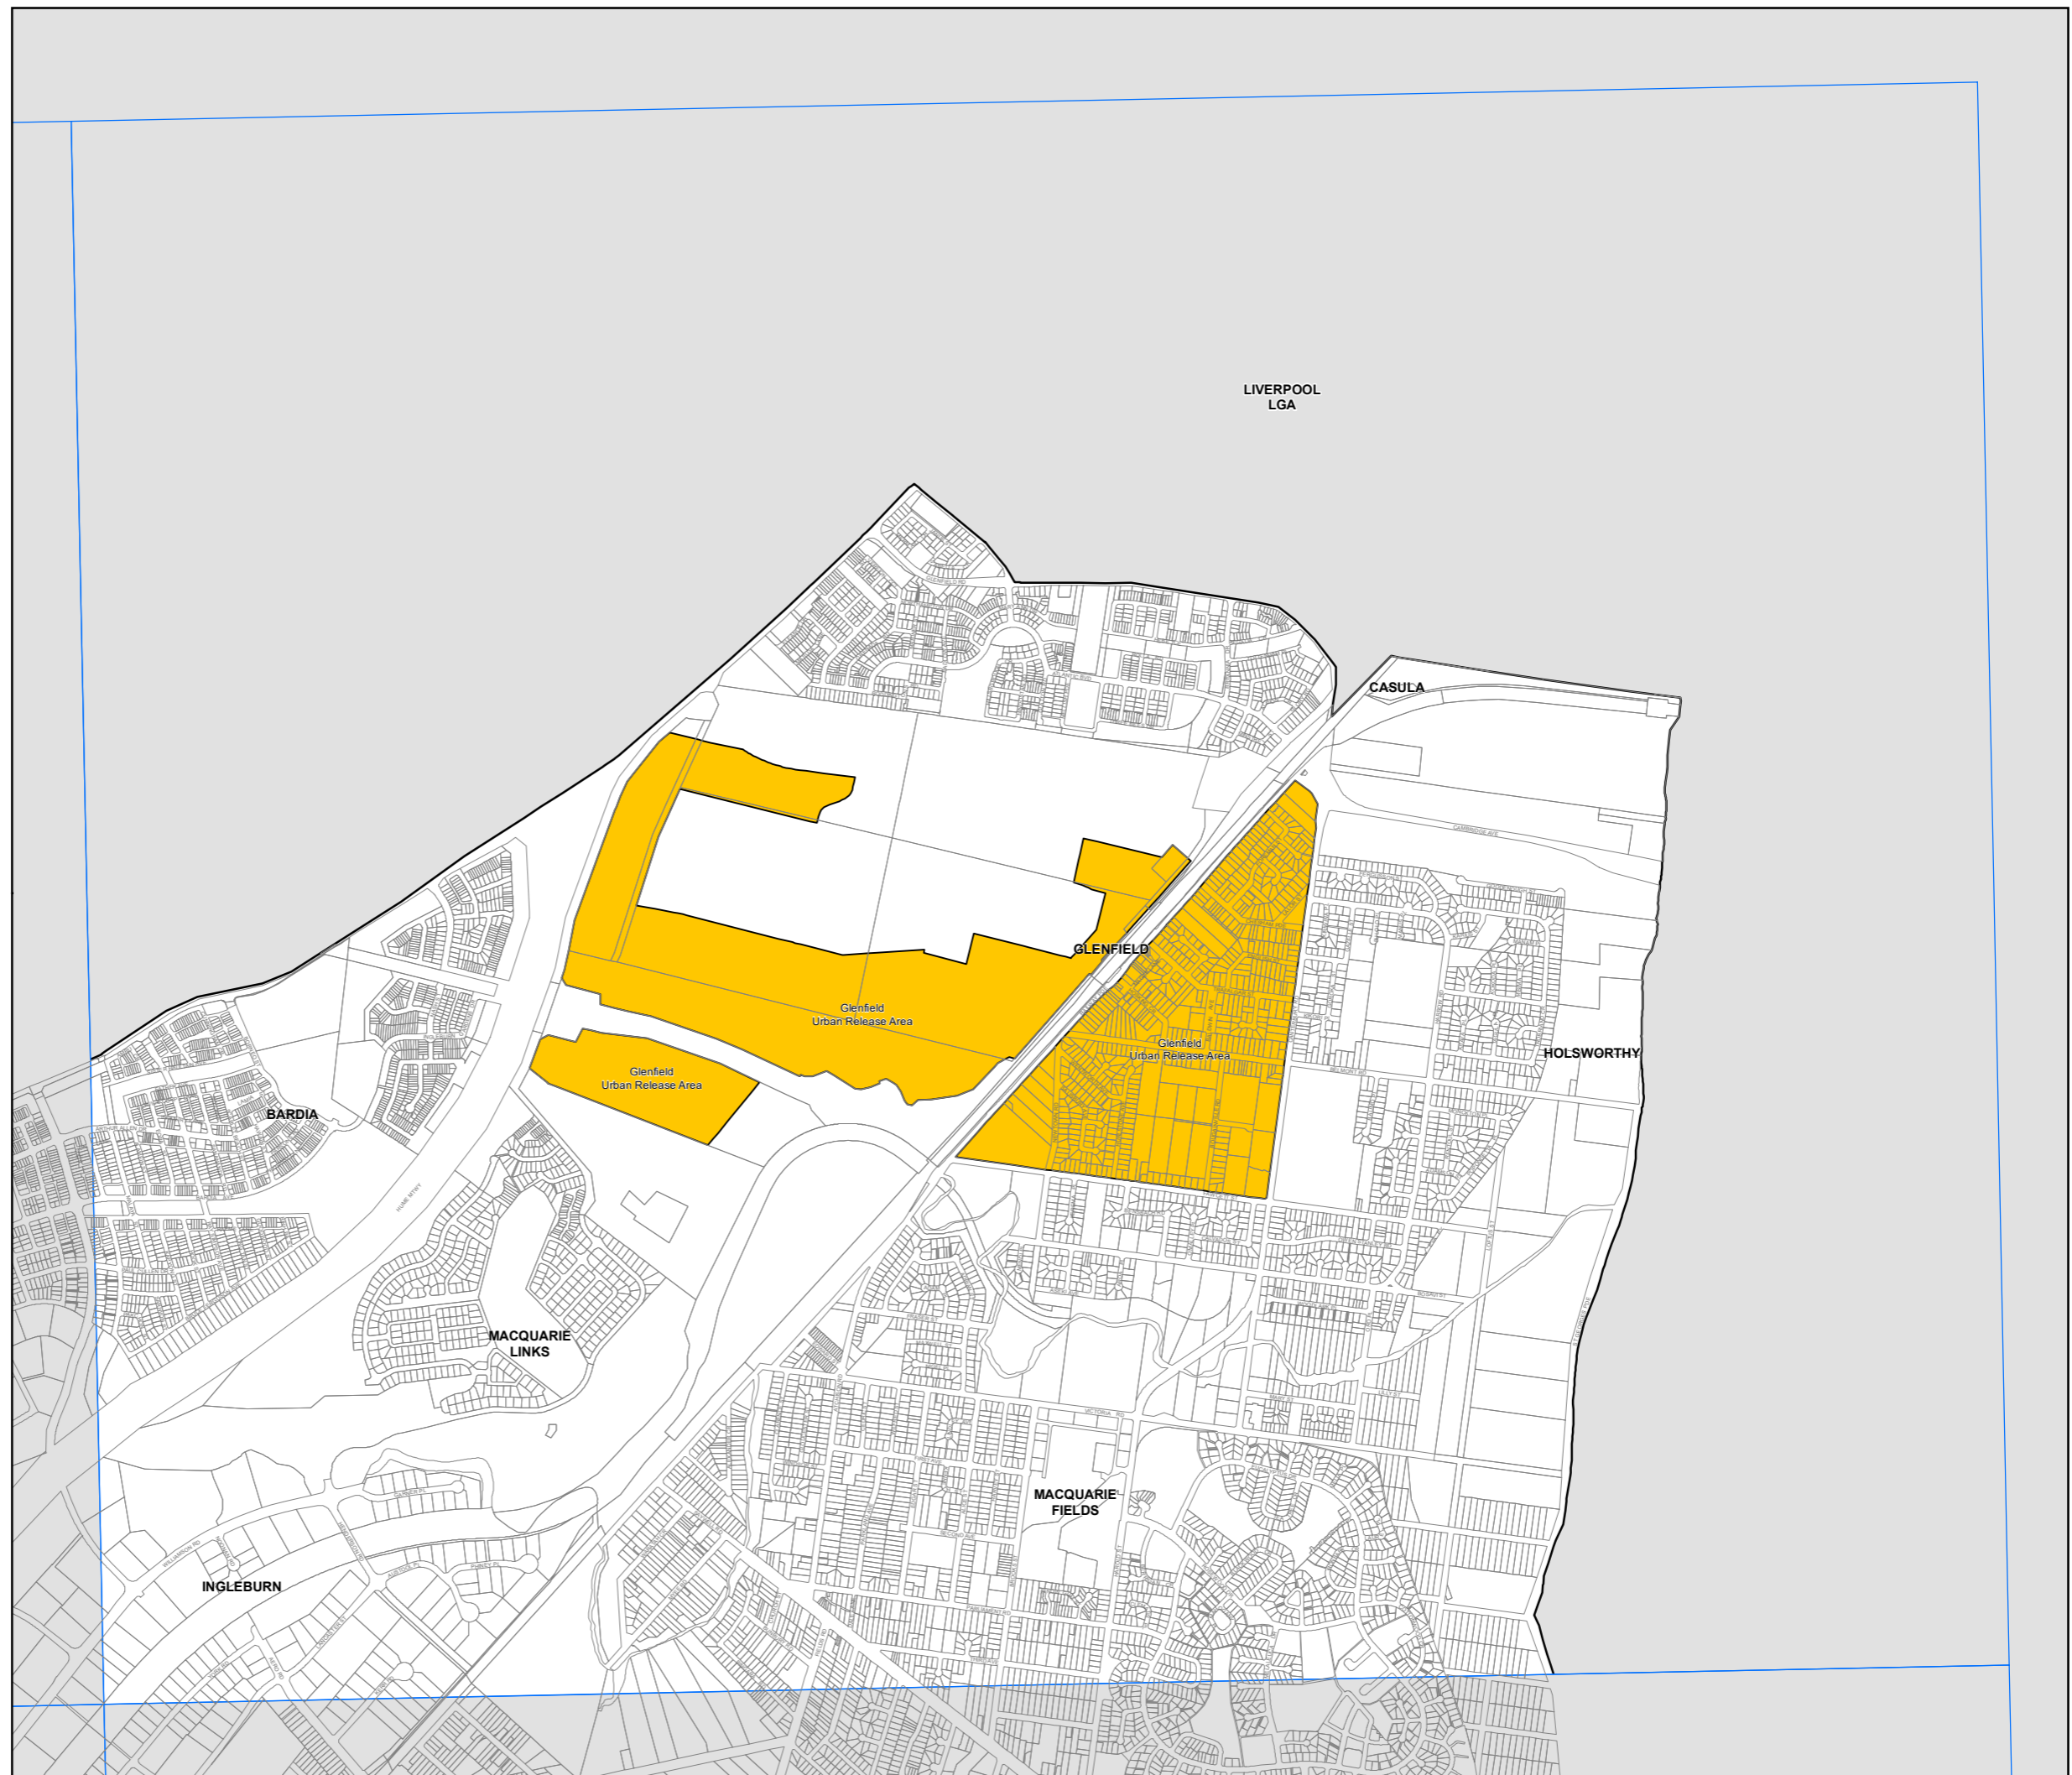

Campbelltown Local Environmental Plan 2015

Urban Release Area Map - Sheet URA_011

Urban Release Area

 Urban Release Area

Cadastral

 Cadastral 04/06/2021 © Spatial Services

Projection: GDA 1994
MGA Zone 56

Scale: 1:20,000 @ A3

Map Identification Number: 1500_COM_URA_011_020_20210604