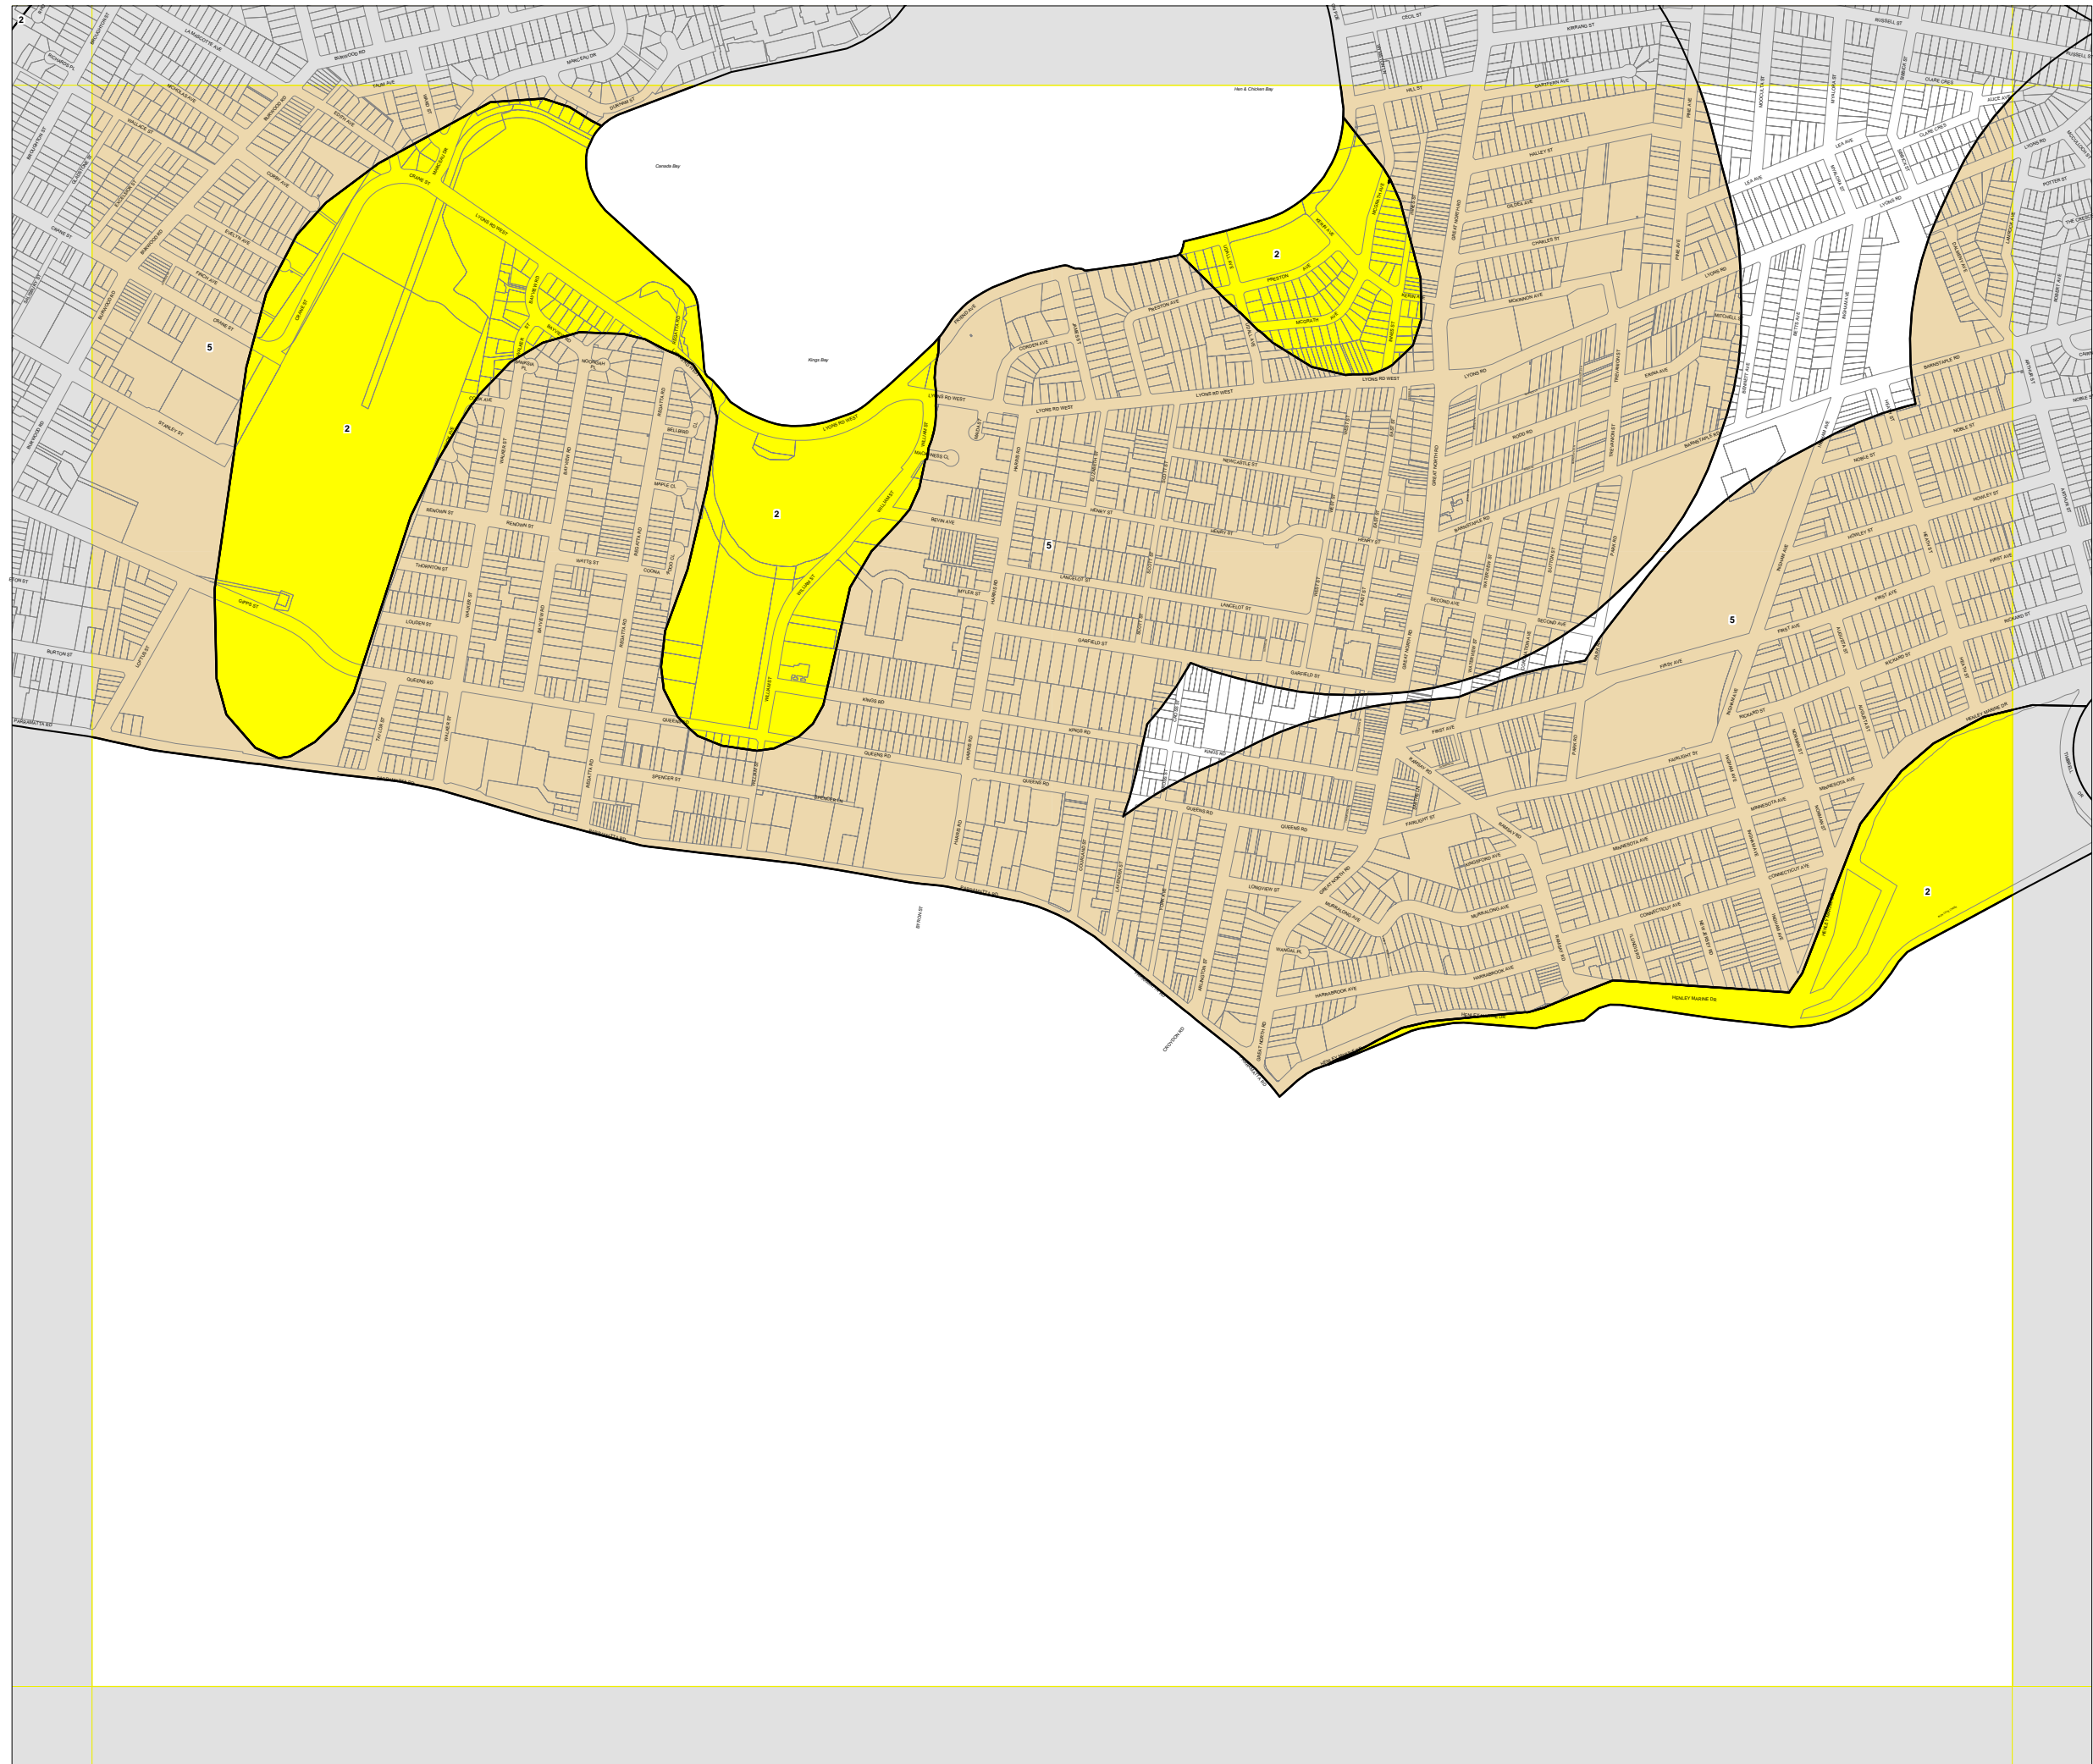

Acid Sulfate Soils Map - Sheet ASS 005

Acid Sulfate Soils

- 2 Class 2
- 3 Class 3
- 4 Class 4
- 5 Class 5

Cadastre

Cadastre copyright Dept of Lands 20071205

0 200 400 Metres

Projection: GDA 1994 Zone 56 Scale: 1: 10,000 @ A3