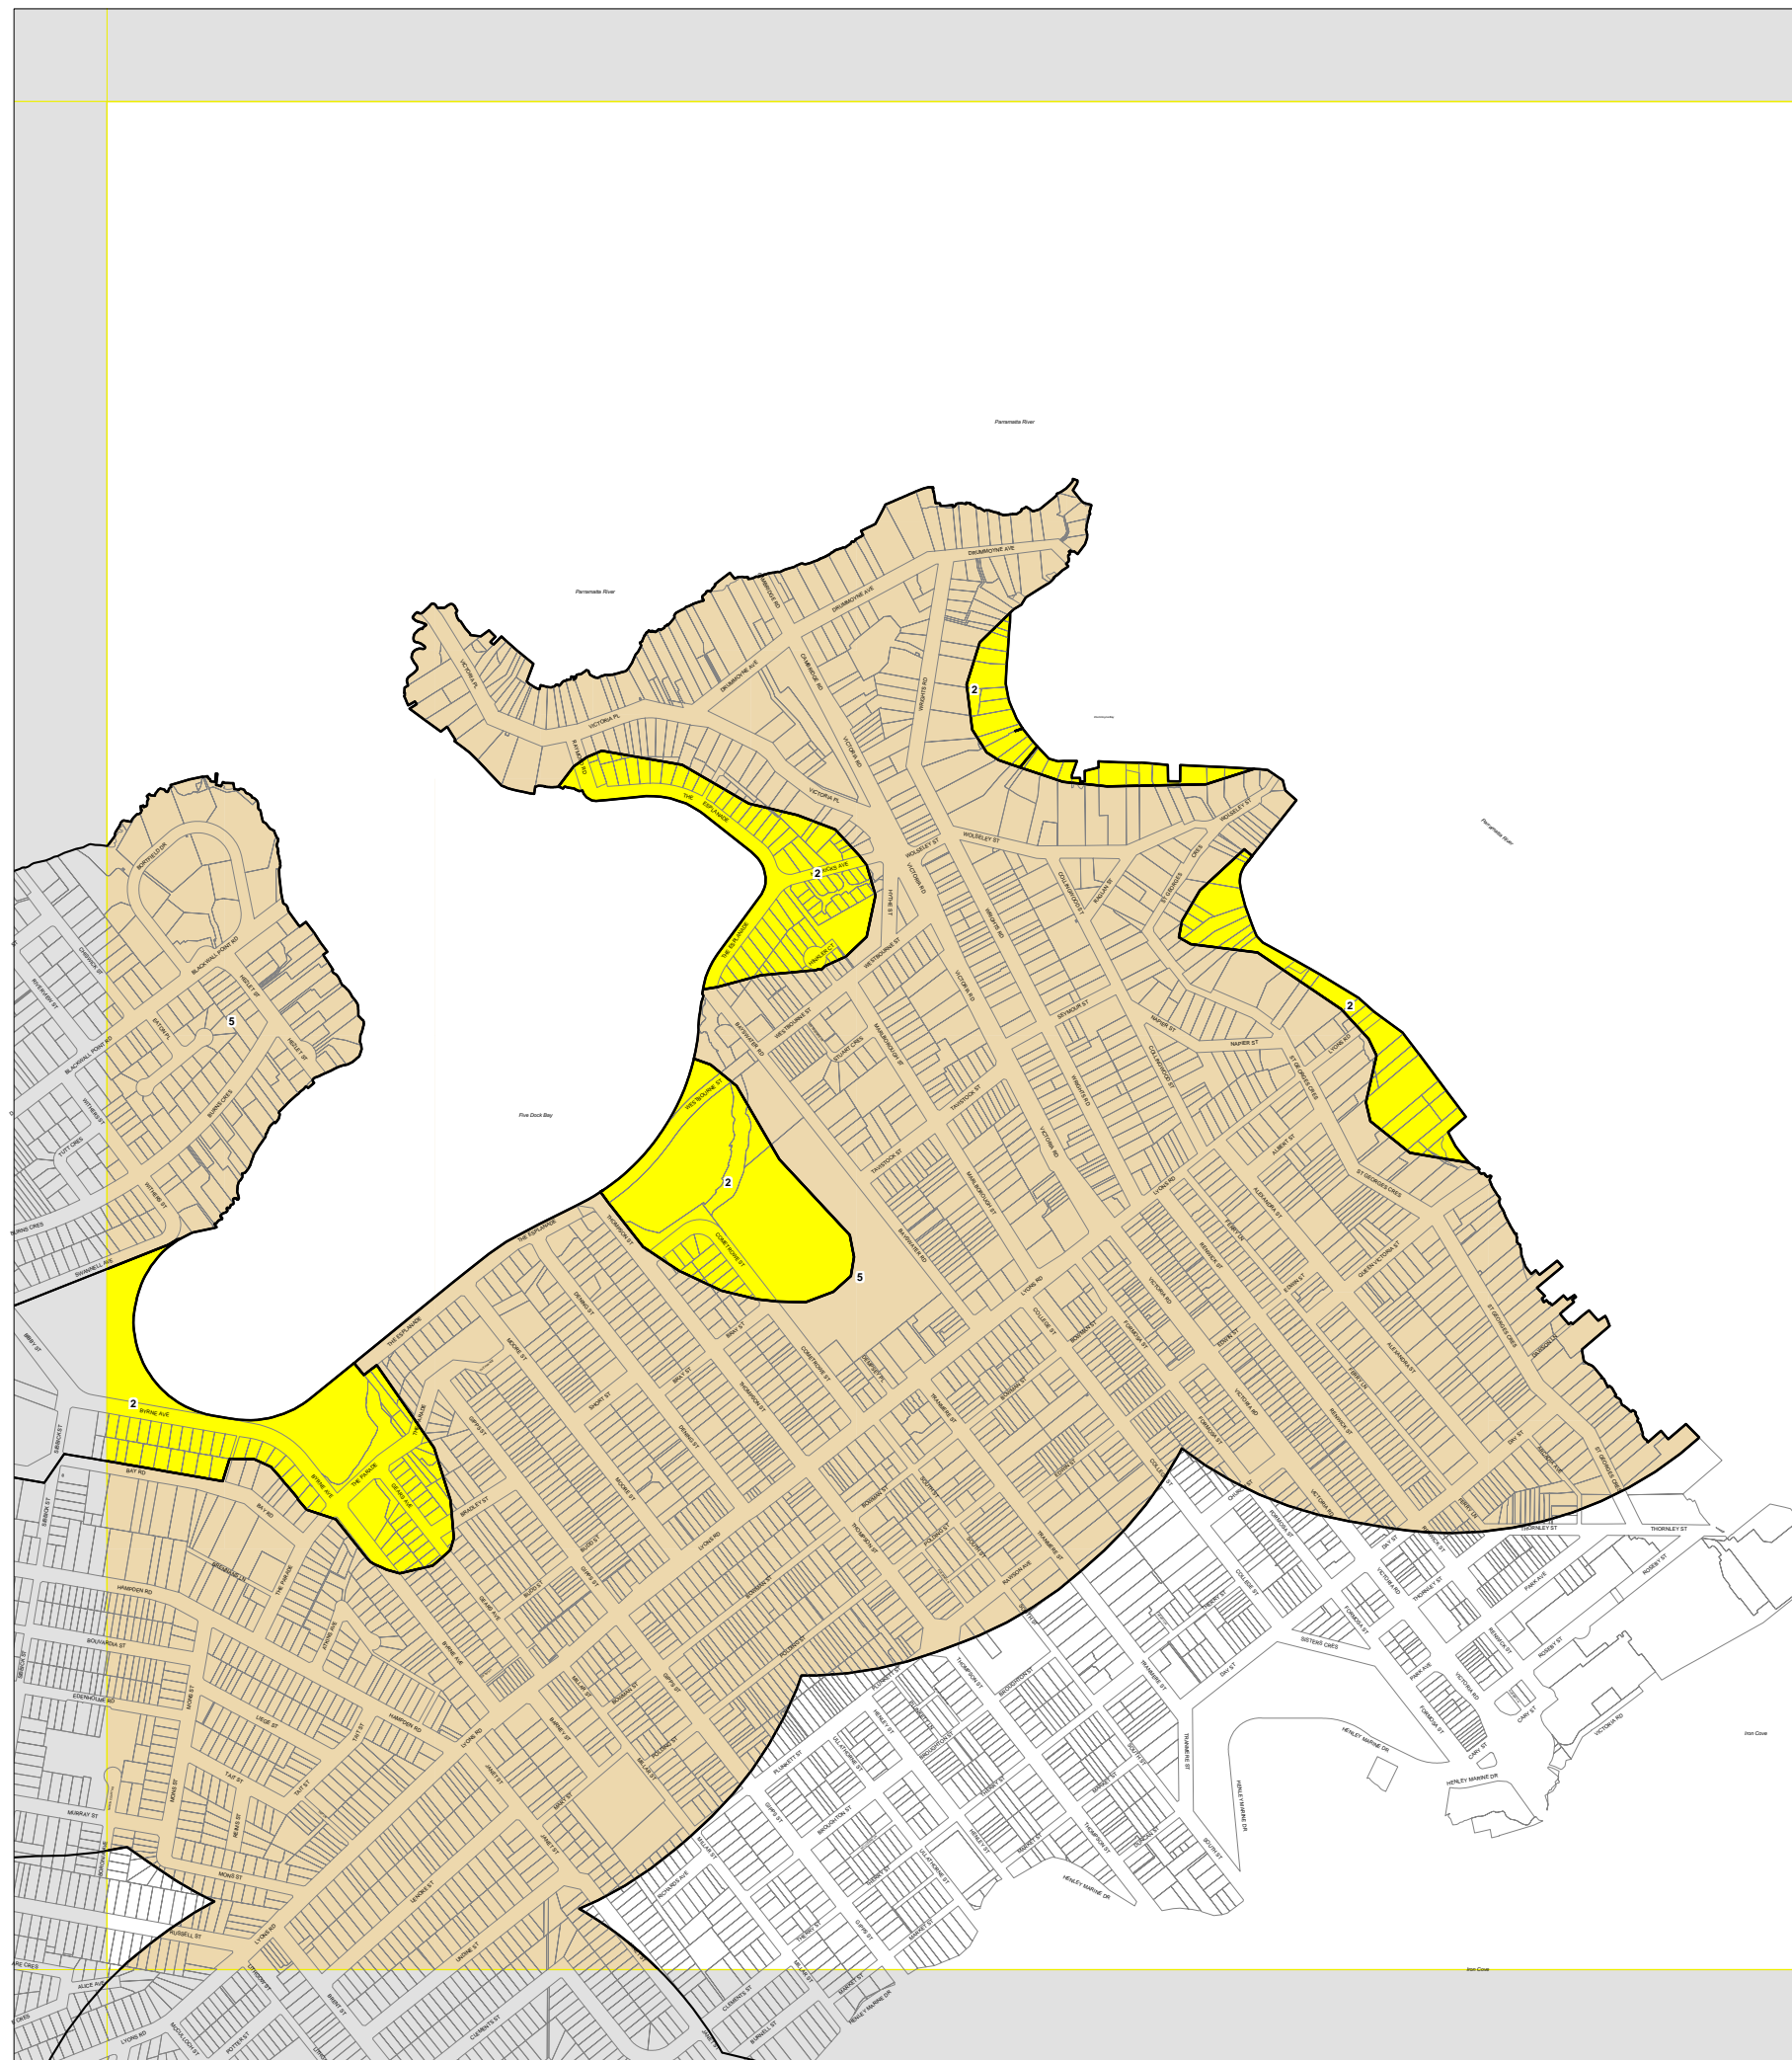

Acid Sulfate Soils Map - Sheet ASS 006

Acid Sulfate Soils

- 2 Class 2
- 3 Class 3
- 4 Class 4
- 5 Class 5

Cadastre

Cadastre copyright Dept of Lands 20071207

0 200 400 Metres

Projection: GDA 1994
 Zone 56
 Scale: 1: 10,000 @ A3