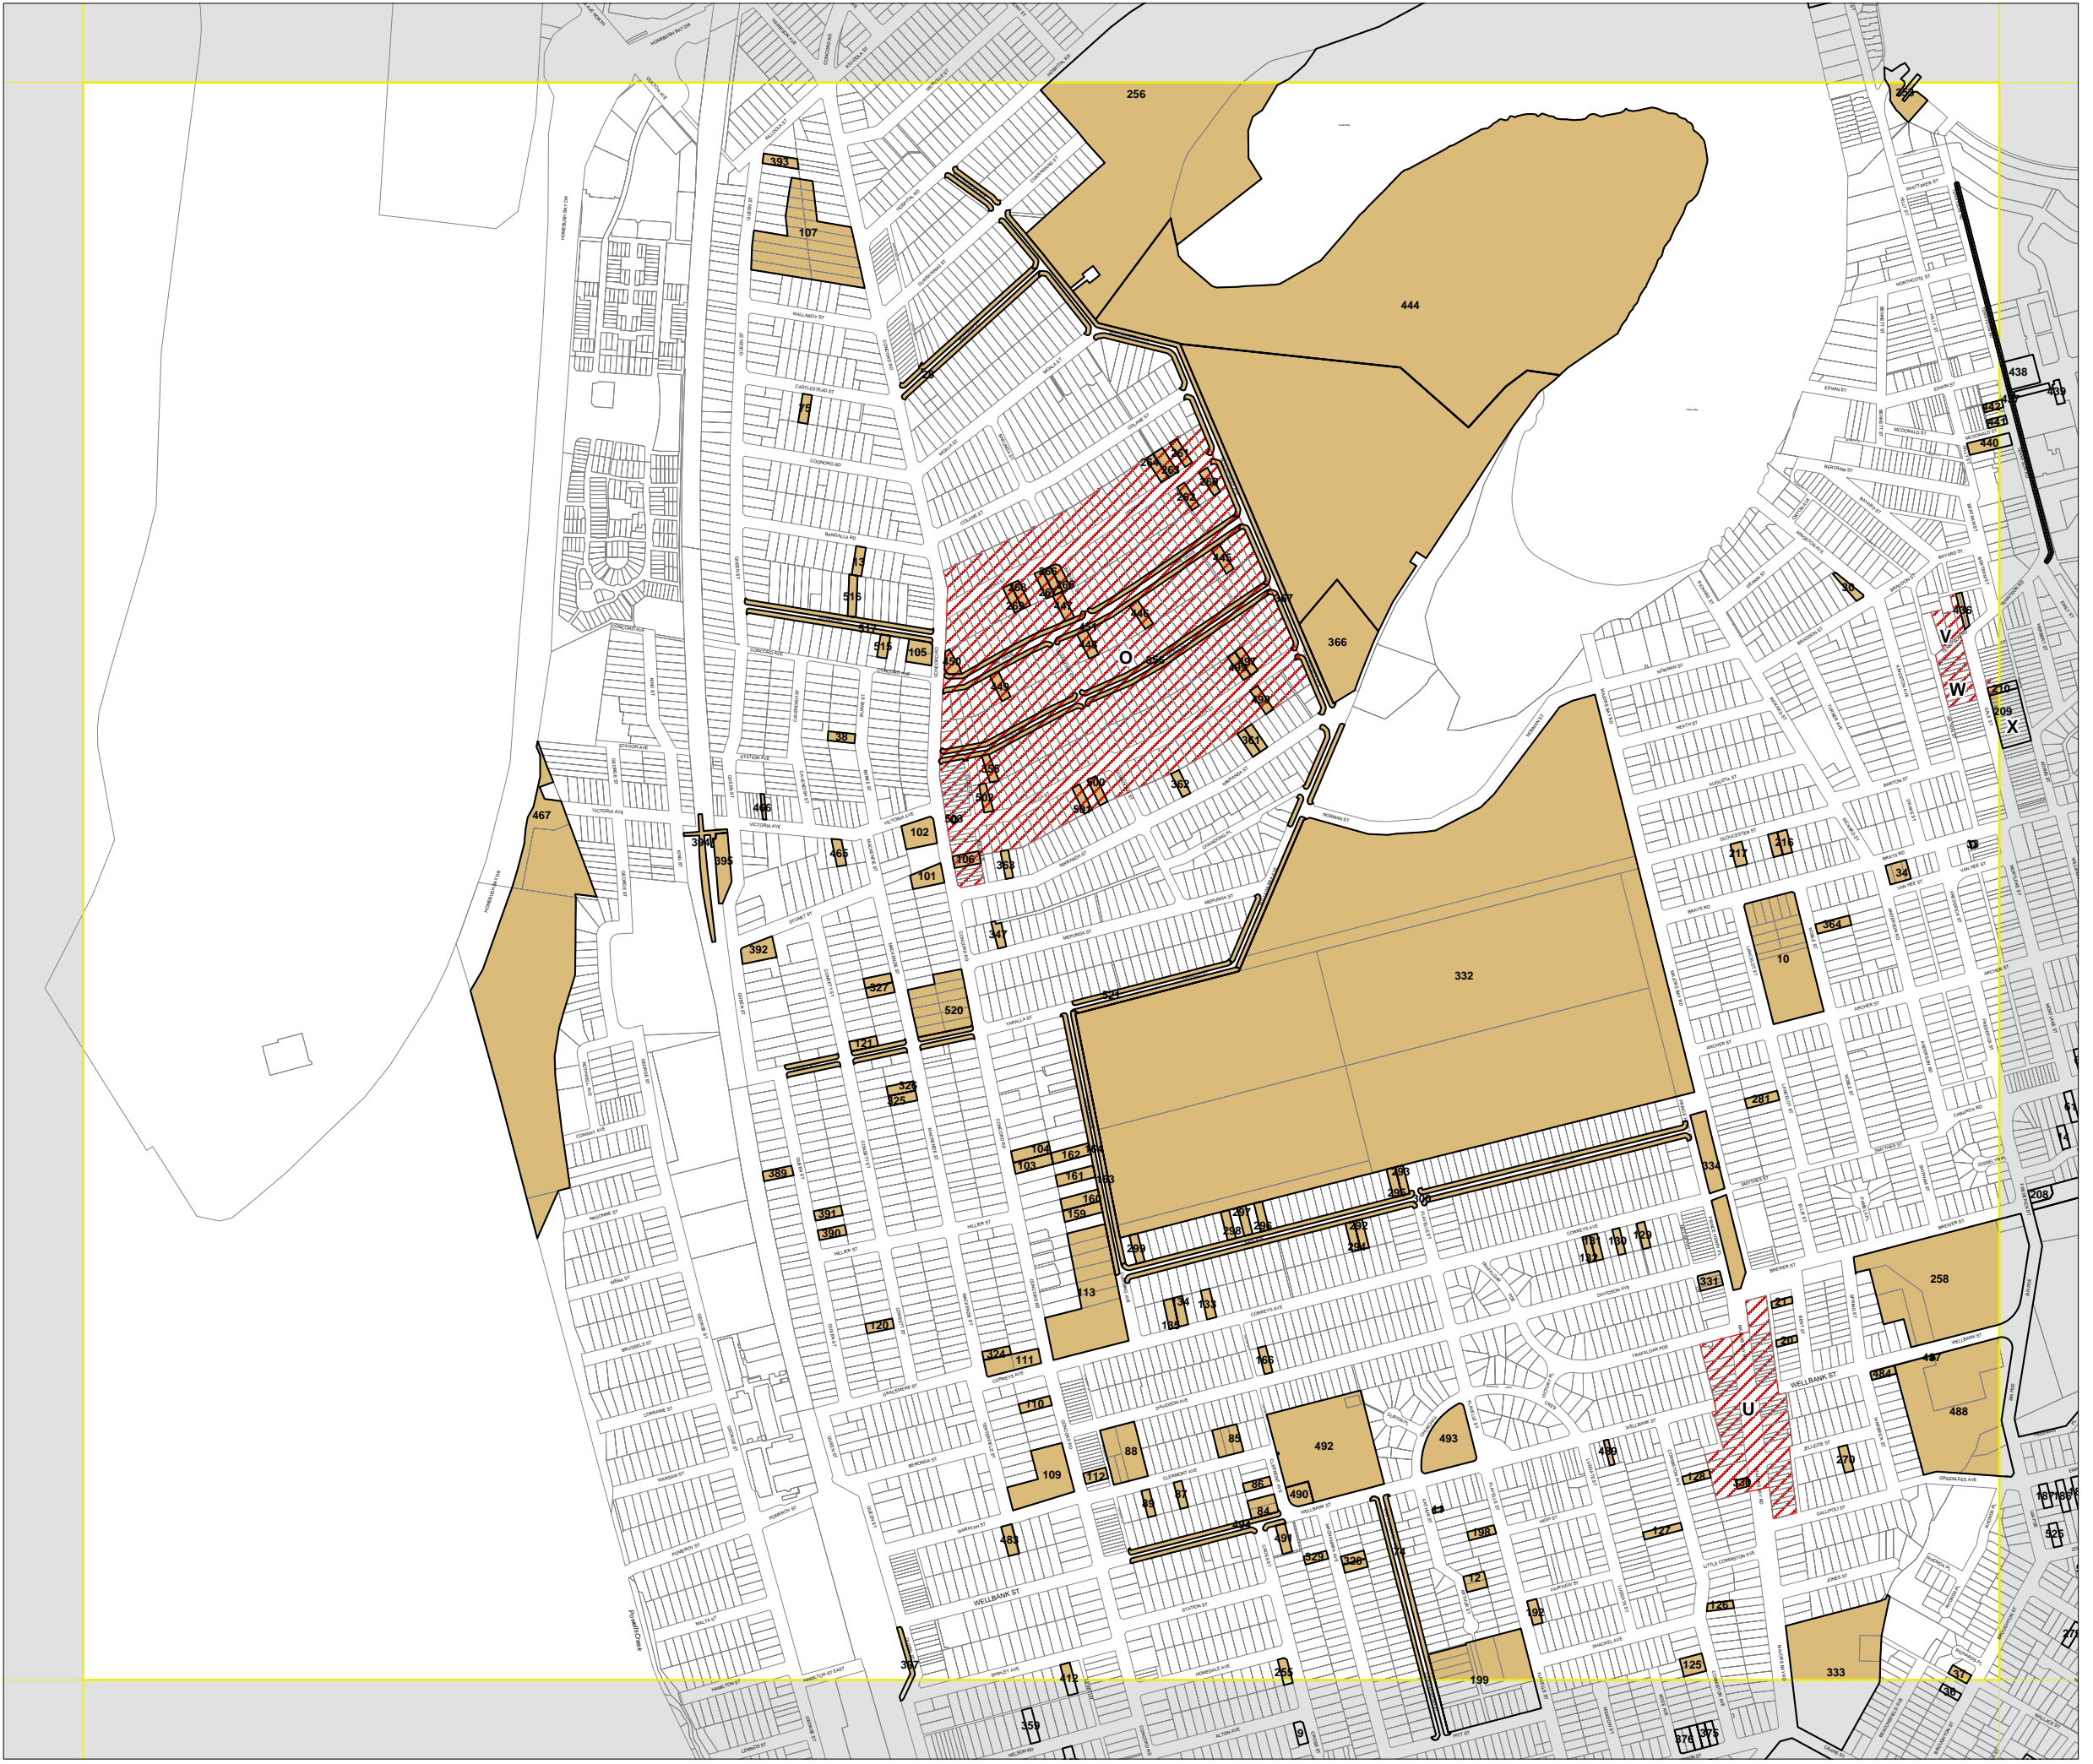

Canada Bay Local Environmental Plan 2008

Heritage map Sheet HER 002

Heritage

-  Conservation Area
-  Item - General
-  Deferred matters

Cadastre

-  Cadastre copyright Dept of Lands 20071221

Projection: GDA 1994
Zone 56
Scale: 1: 10,000 @ A3