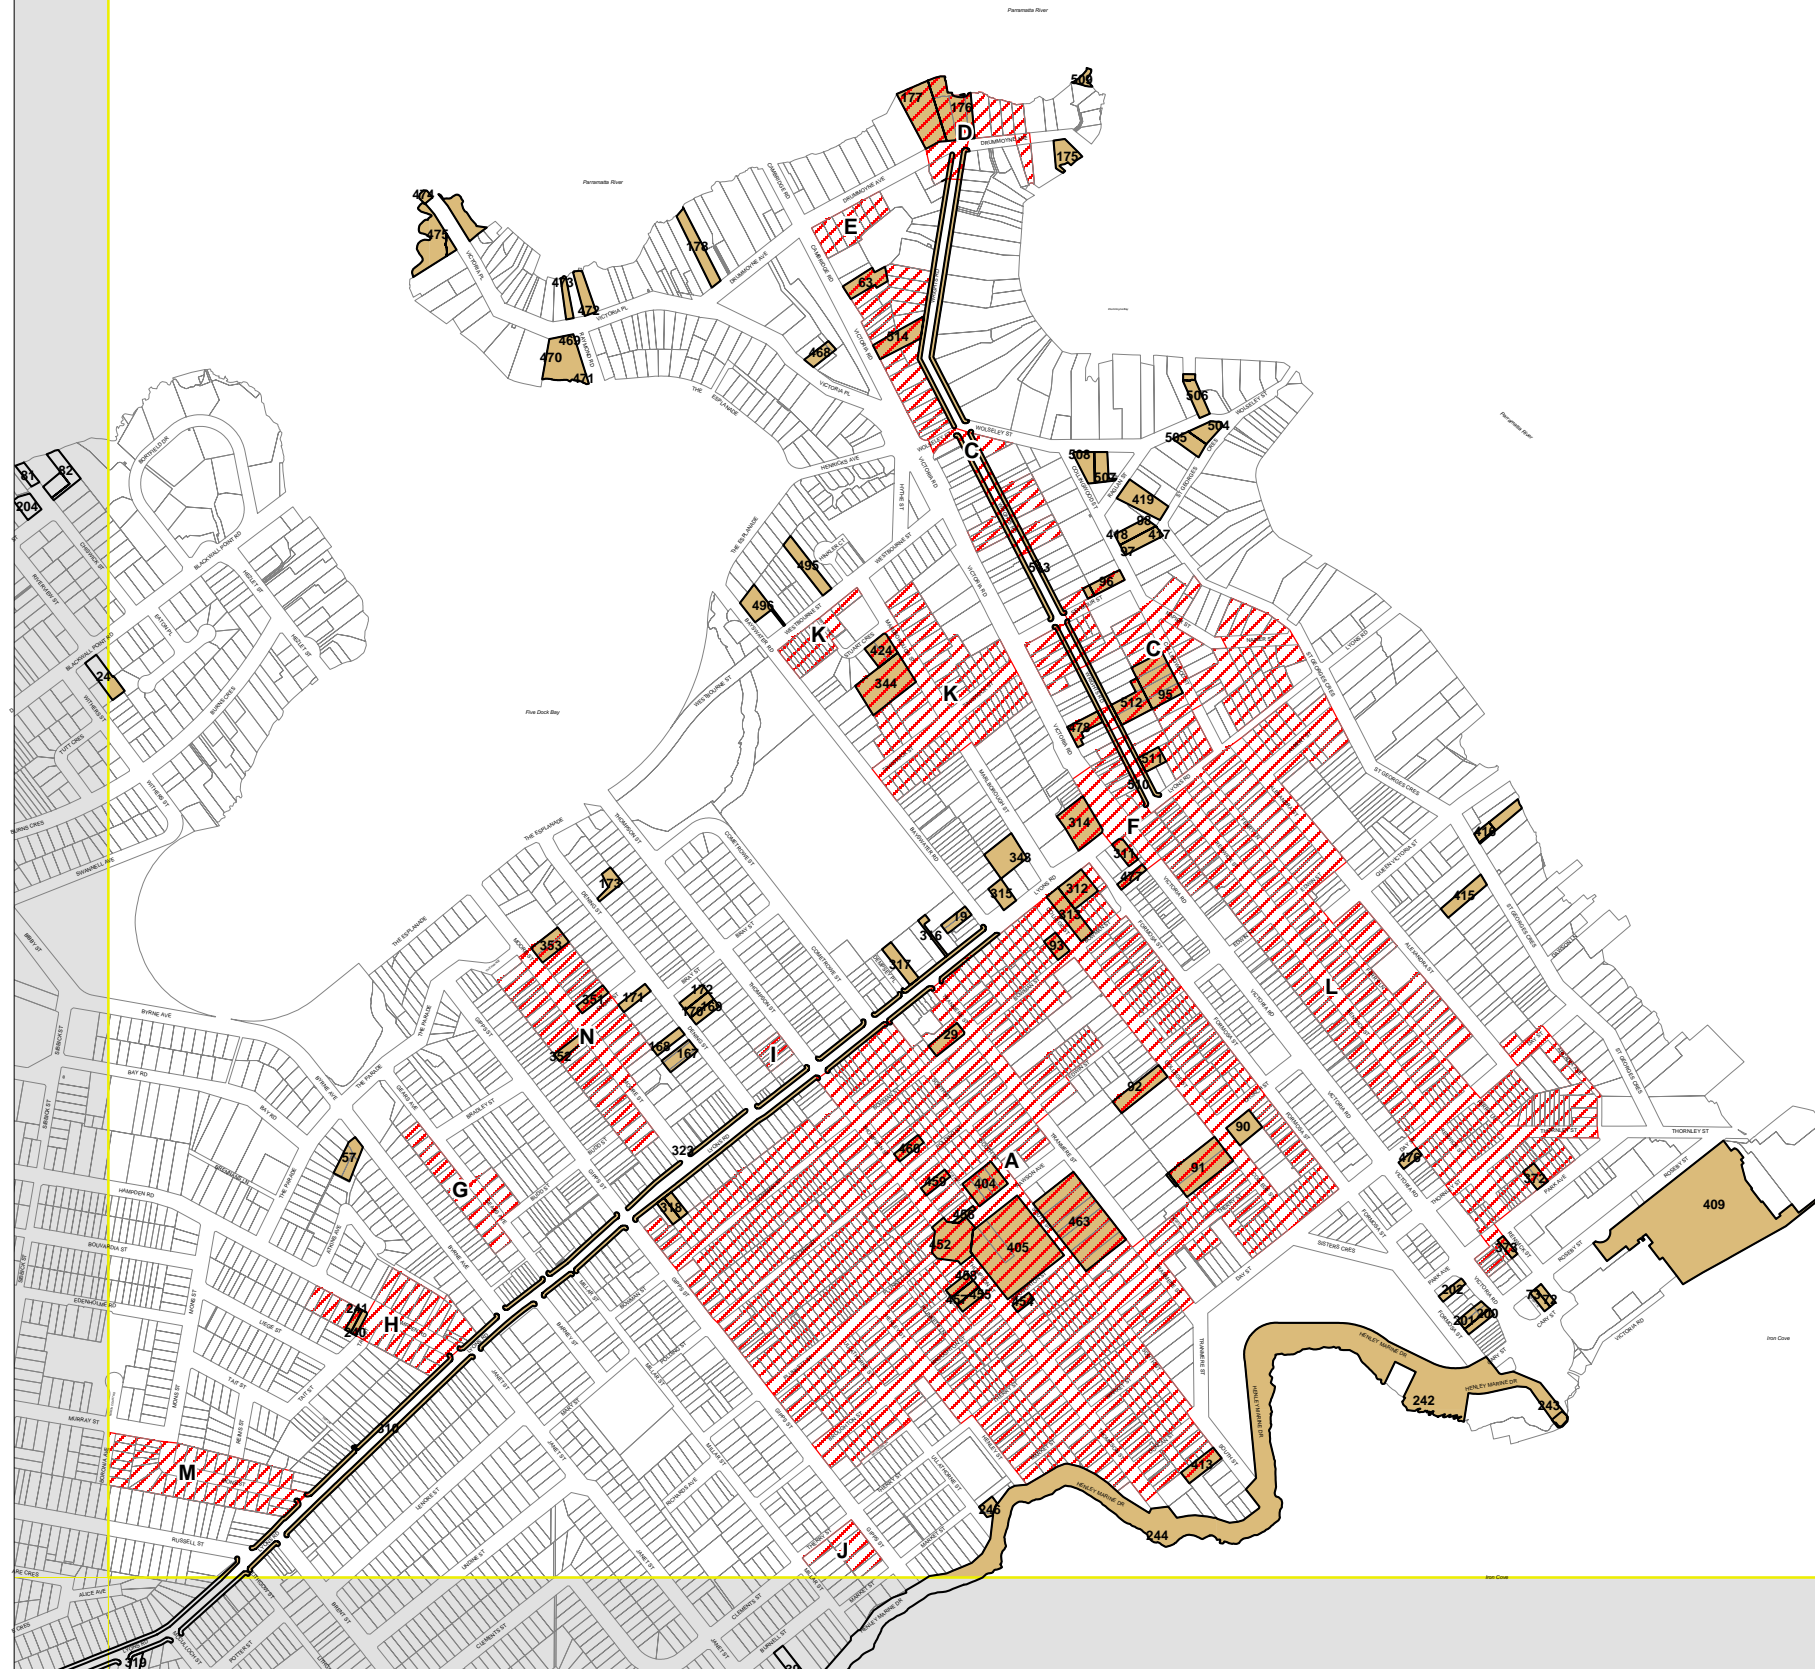

Canada Bay Local Environmental Plan 2008

Heritage map
Sheet HER 006

Heritage

-  Conservation Area
-  Item - General
-  Deferred matters

Cadastre

-  Cadastre copyright Dept of Lands 20071205

Projection: GDA 1994
Zone 56
Scale: 1: 10,000 @ A3