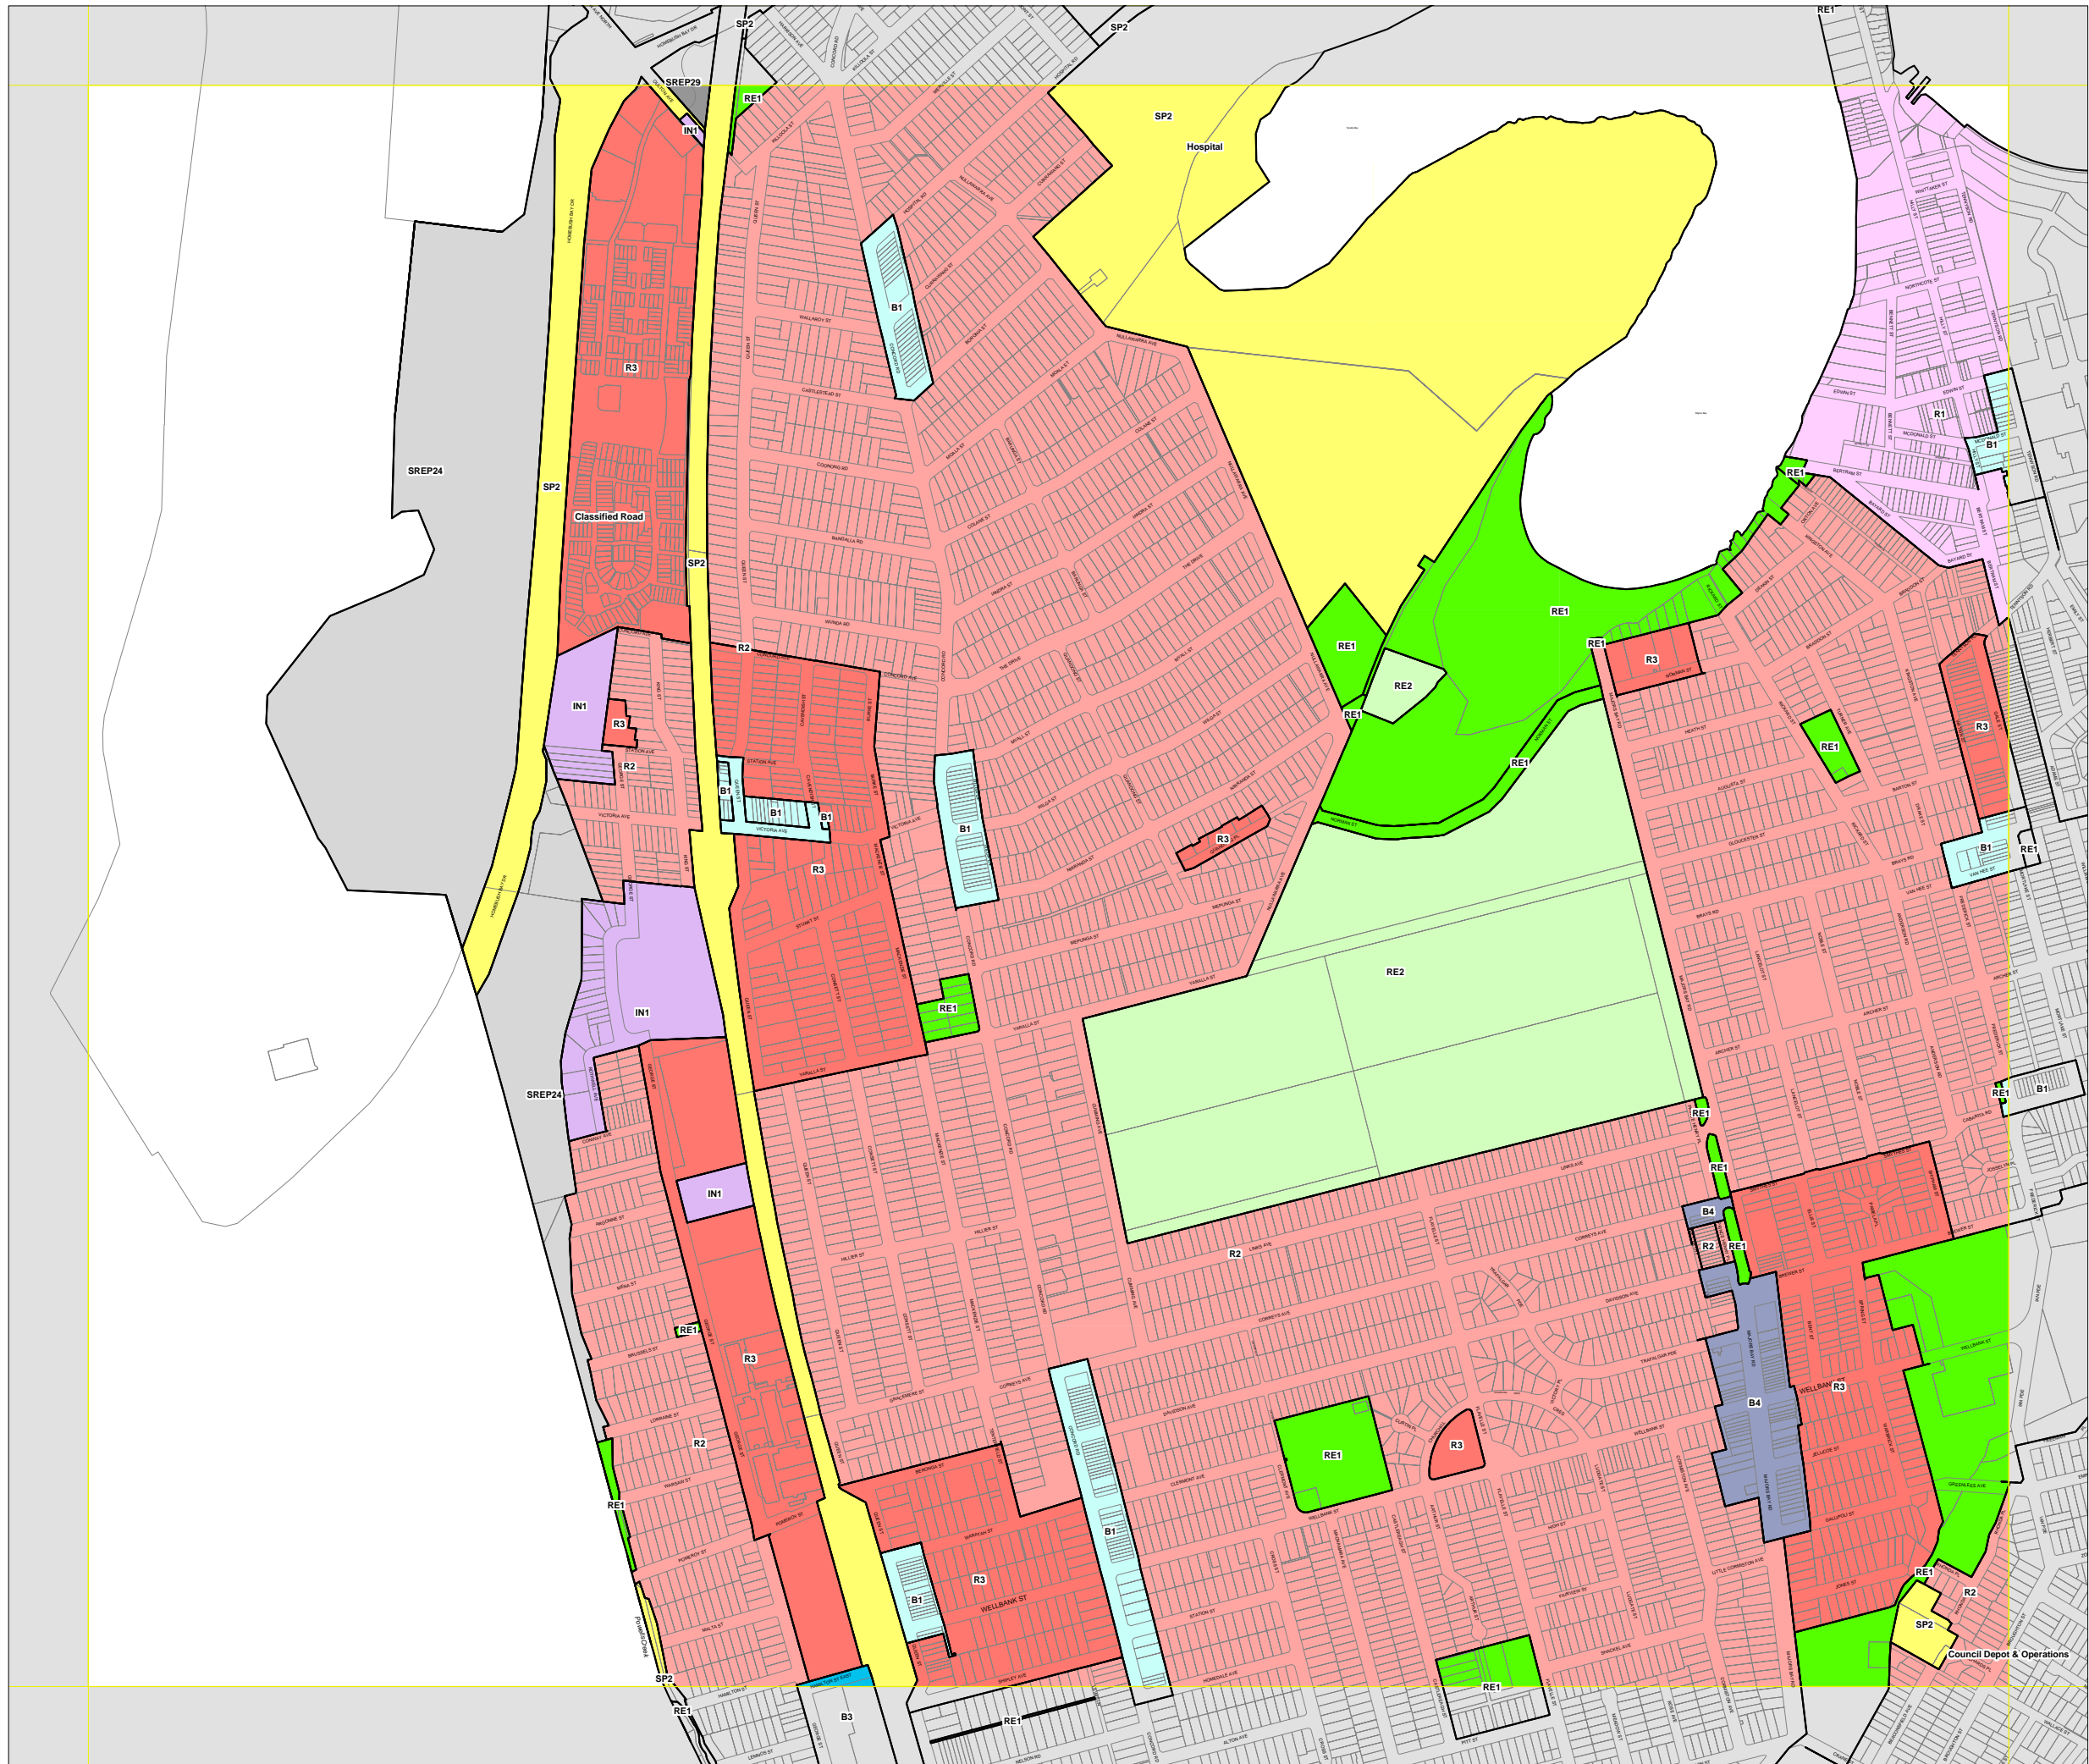

Canada Bay Local Environmental Plan 2008

Land zoning map Sheet LZN 002

Zone

- B1 Neighbourhood Centre
- B3 Commercial Core
- B4 Mixed Use
- B6 Enterprise Corridor
- B7 Business Park
- IN1 General Industrial
- R1 General Residential
- R2 Low Density Residential
- R3 Medium Density Residential
- RE1 Public Recreation
- RE2 Private Recreation
- SP2 Infrastructure
- SREP24 SREP 24
- SREP29 SREP 29
- DM Deferred matters

Cadastre

- Cadastre copyright Dept of Lands 20071205

Projection: GDA 1994 Zone 56 Scale: 1: 10,000 @ A3