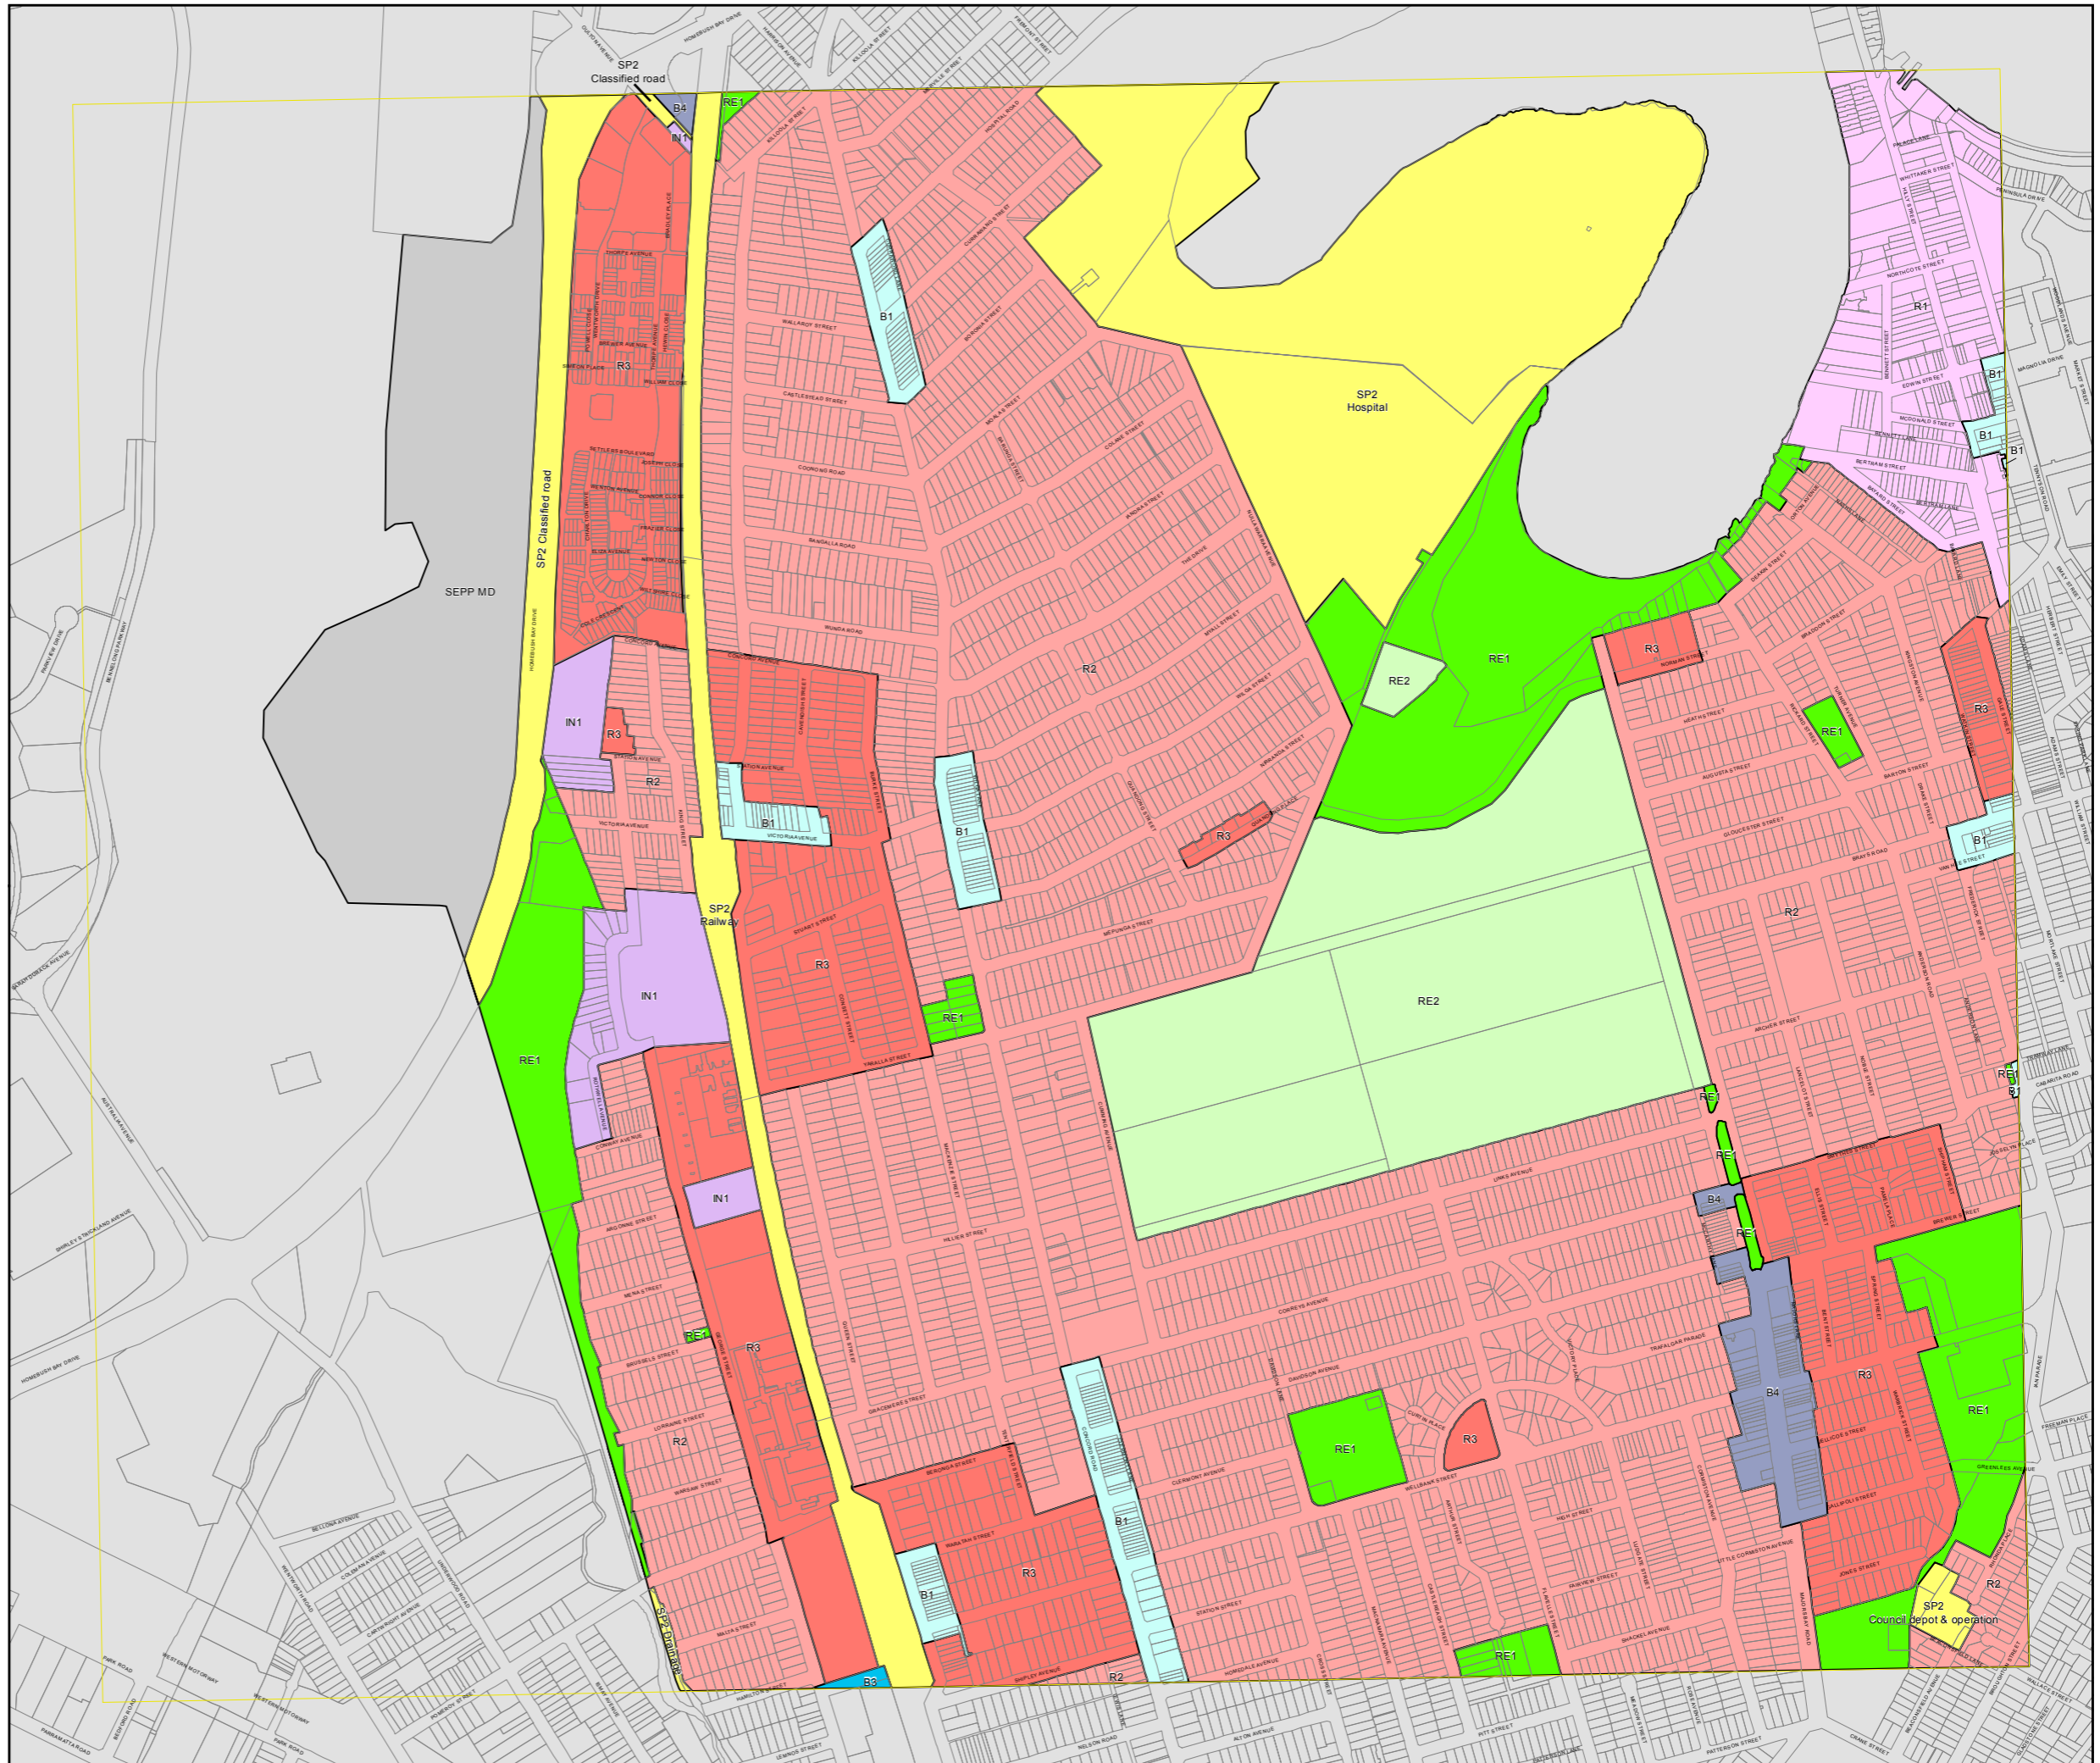

Canada Bay Local Environmental Plan 2008

Land Zoning Map - Sheet LZN_002

Zone

- B1 Neighbourhood Centre
- B3 Commercial Core
- B4 Mixed Use
- B6 Enterprise Corridor
- B7 Business Park
- IN1 General Industrial
- R1 General Residential
- R2 Low Density Residential
- R3 Medium Density Residential
- RE1 Public Recreation
- RE2 Private Recreation
- SP2 Infrastructure
- SEPP MD SEPP Major Development
- DM Deferred matters

Cadastre

- Cadastre 24/04/2012 @ NSW LPI

Projection: MGA Zone 56
Datum: GDA94
Scale: 1:10,000 @ A3

Map identification number:
1520_COM_LZN_002_010_20120502