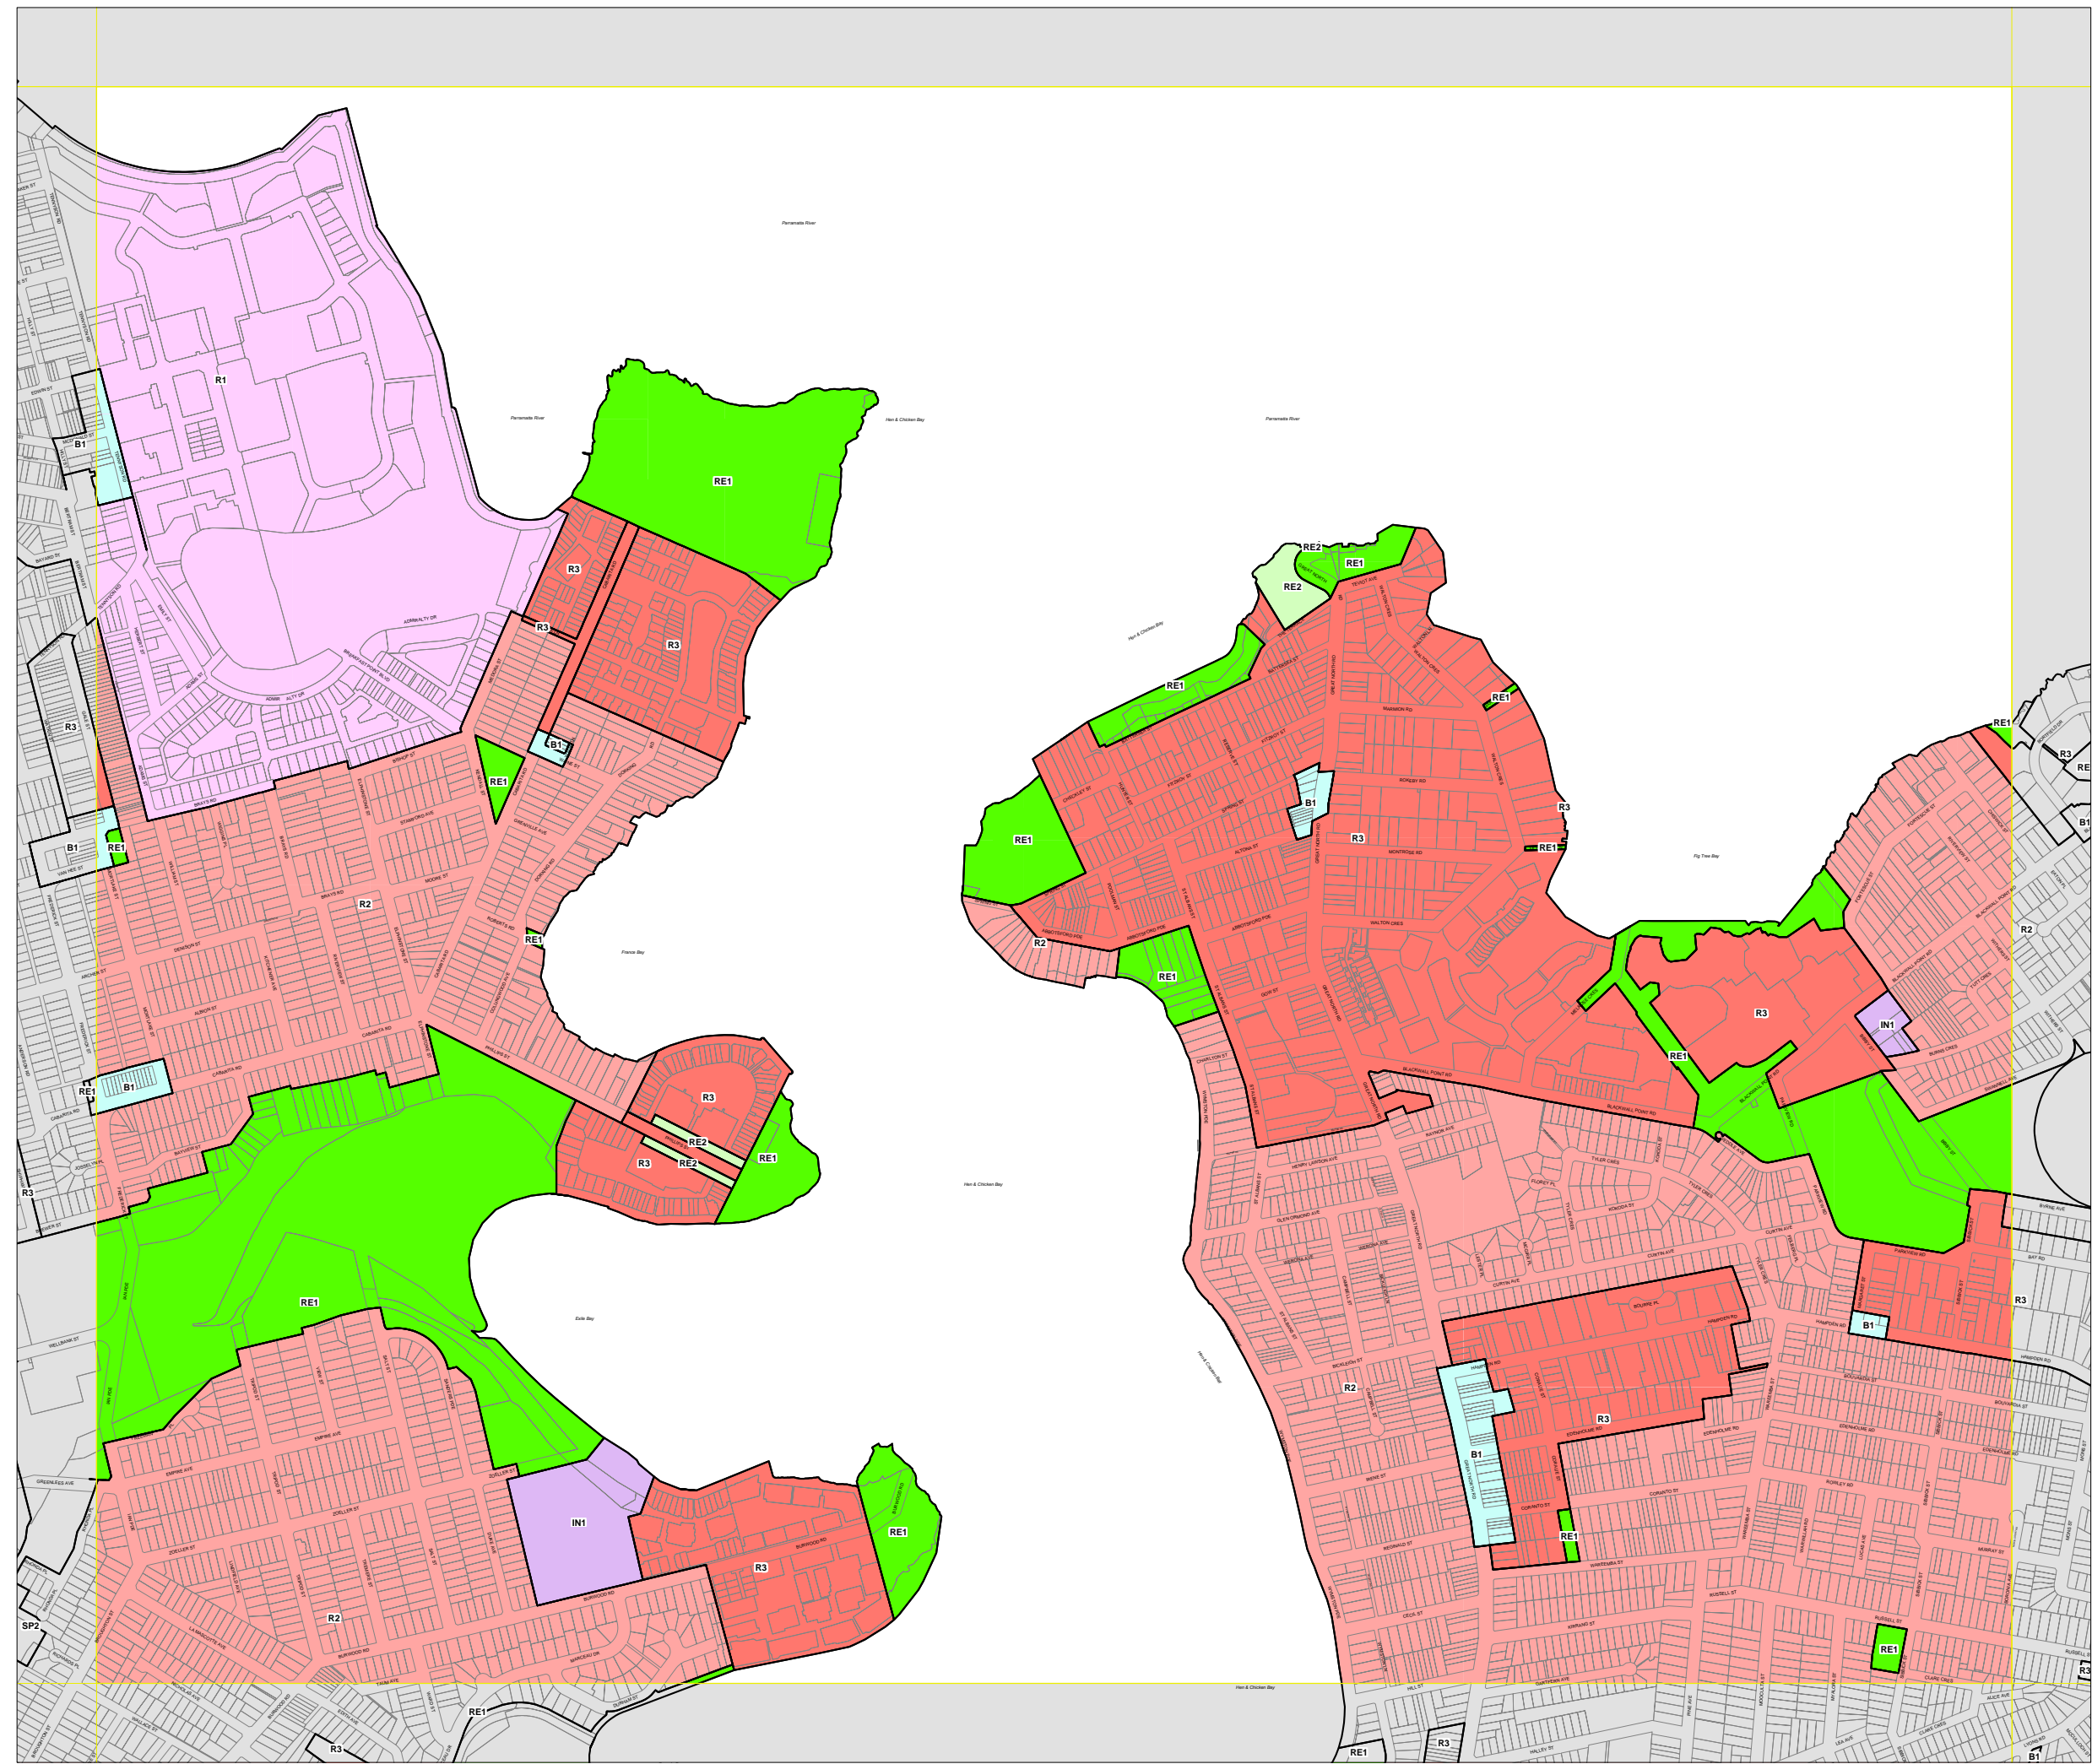

Land zoning map
Sheet LZN 004

Zone

- B1 Neighbourhood Centre
- B3 Commercial Core
- B4 Mixed Use
- B6 Enterprise Corridor
- B7 Business Park
- IN1 General Industrial
- R1 General Residential
- R2 Low Density Residential
- R3 Medium Density Residential
- RE1 Public Recreation
- RE2 Private Recreation
- SP2 Infrastructure
- SREP24 SREP 24
- SREP29 SREP 29
- DM Deferred matters

Cadastre

- Cadastre copyright Dept of Lands 20071205

Projection: GDA 1994 Zone 56
 Scale: 1:10,000 @ A3