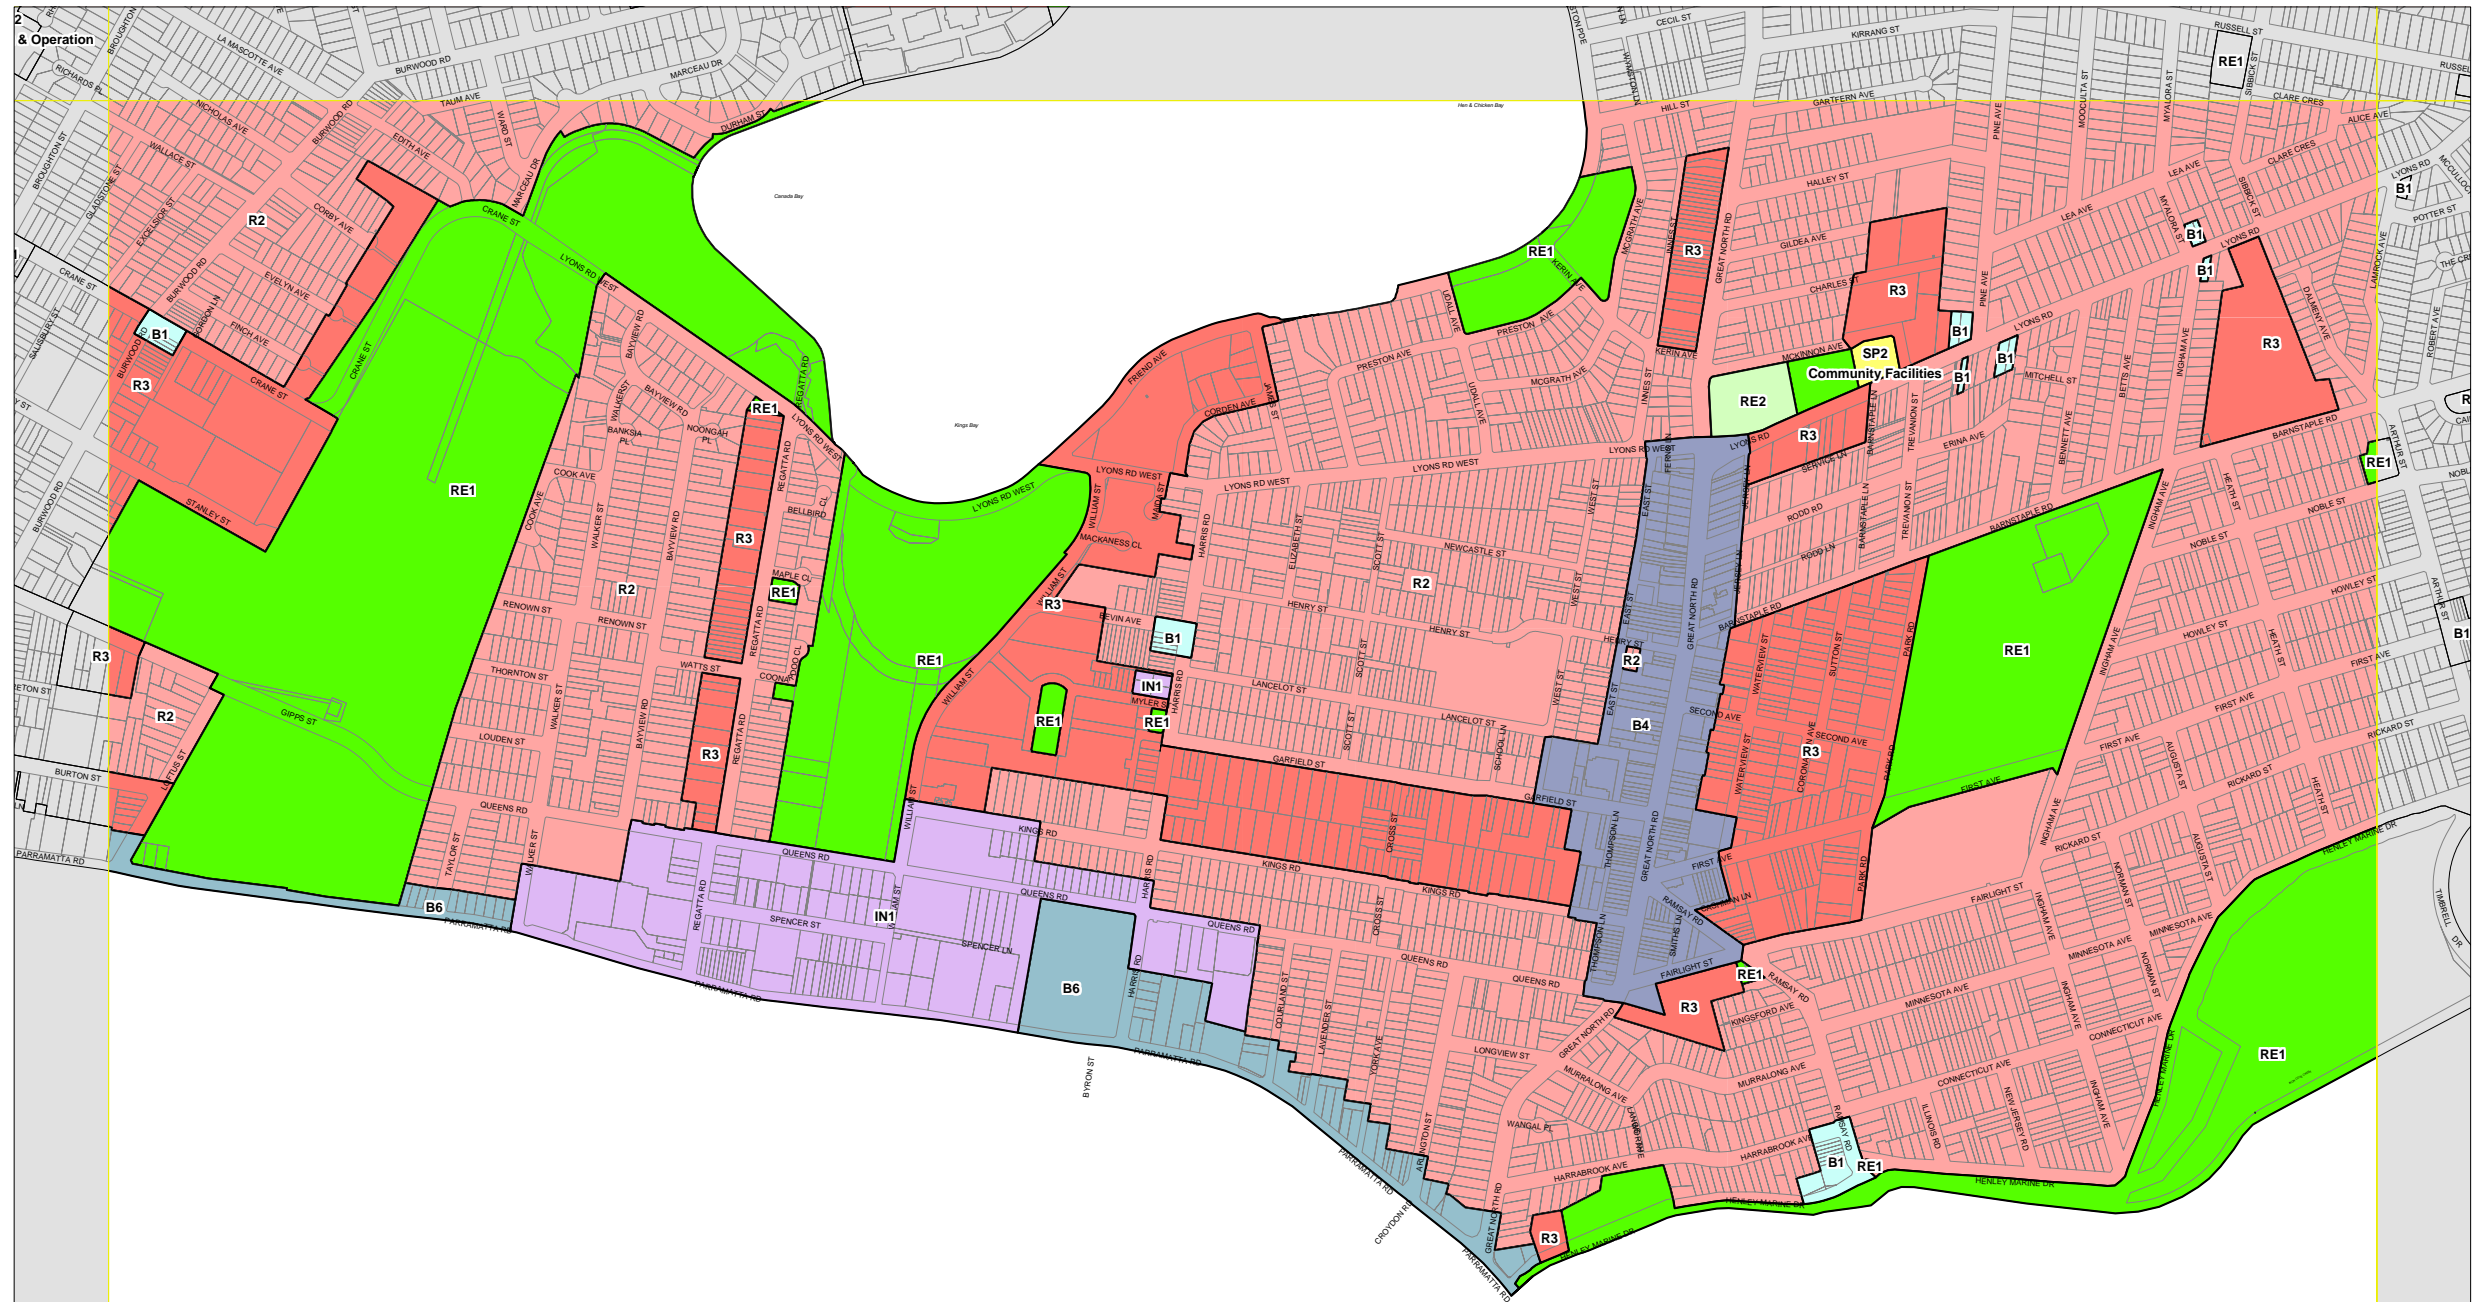

Canada Bay Local Environmental Plan 2008

Land Zoning Map Sheet LZN 005

- B1 Neighbourhood Centre
- B3 Commercial Core
- B4 Mixed Use
- B6 Enterprise Corridor
- B7 Business Park
- IN1 General Industrial
- R1 General Residential
- R2 Low Density Residential
- R3 Medium Density Residential
- R4 High Density Residential
- RE1 Public Recreation
- RE2 Private Recreation
- SP2 Infrastructure
- SREP24 SREP 24

DM Deferred matters

Cadastre
 Cadastre copyright LPMA 20101207

Projection: GDA 1994
 Zone 56
 Scale: 1: 10,000 @ A3