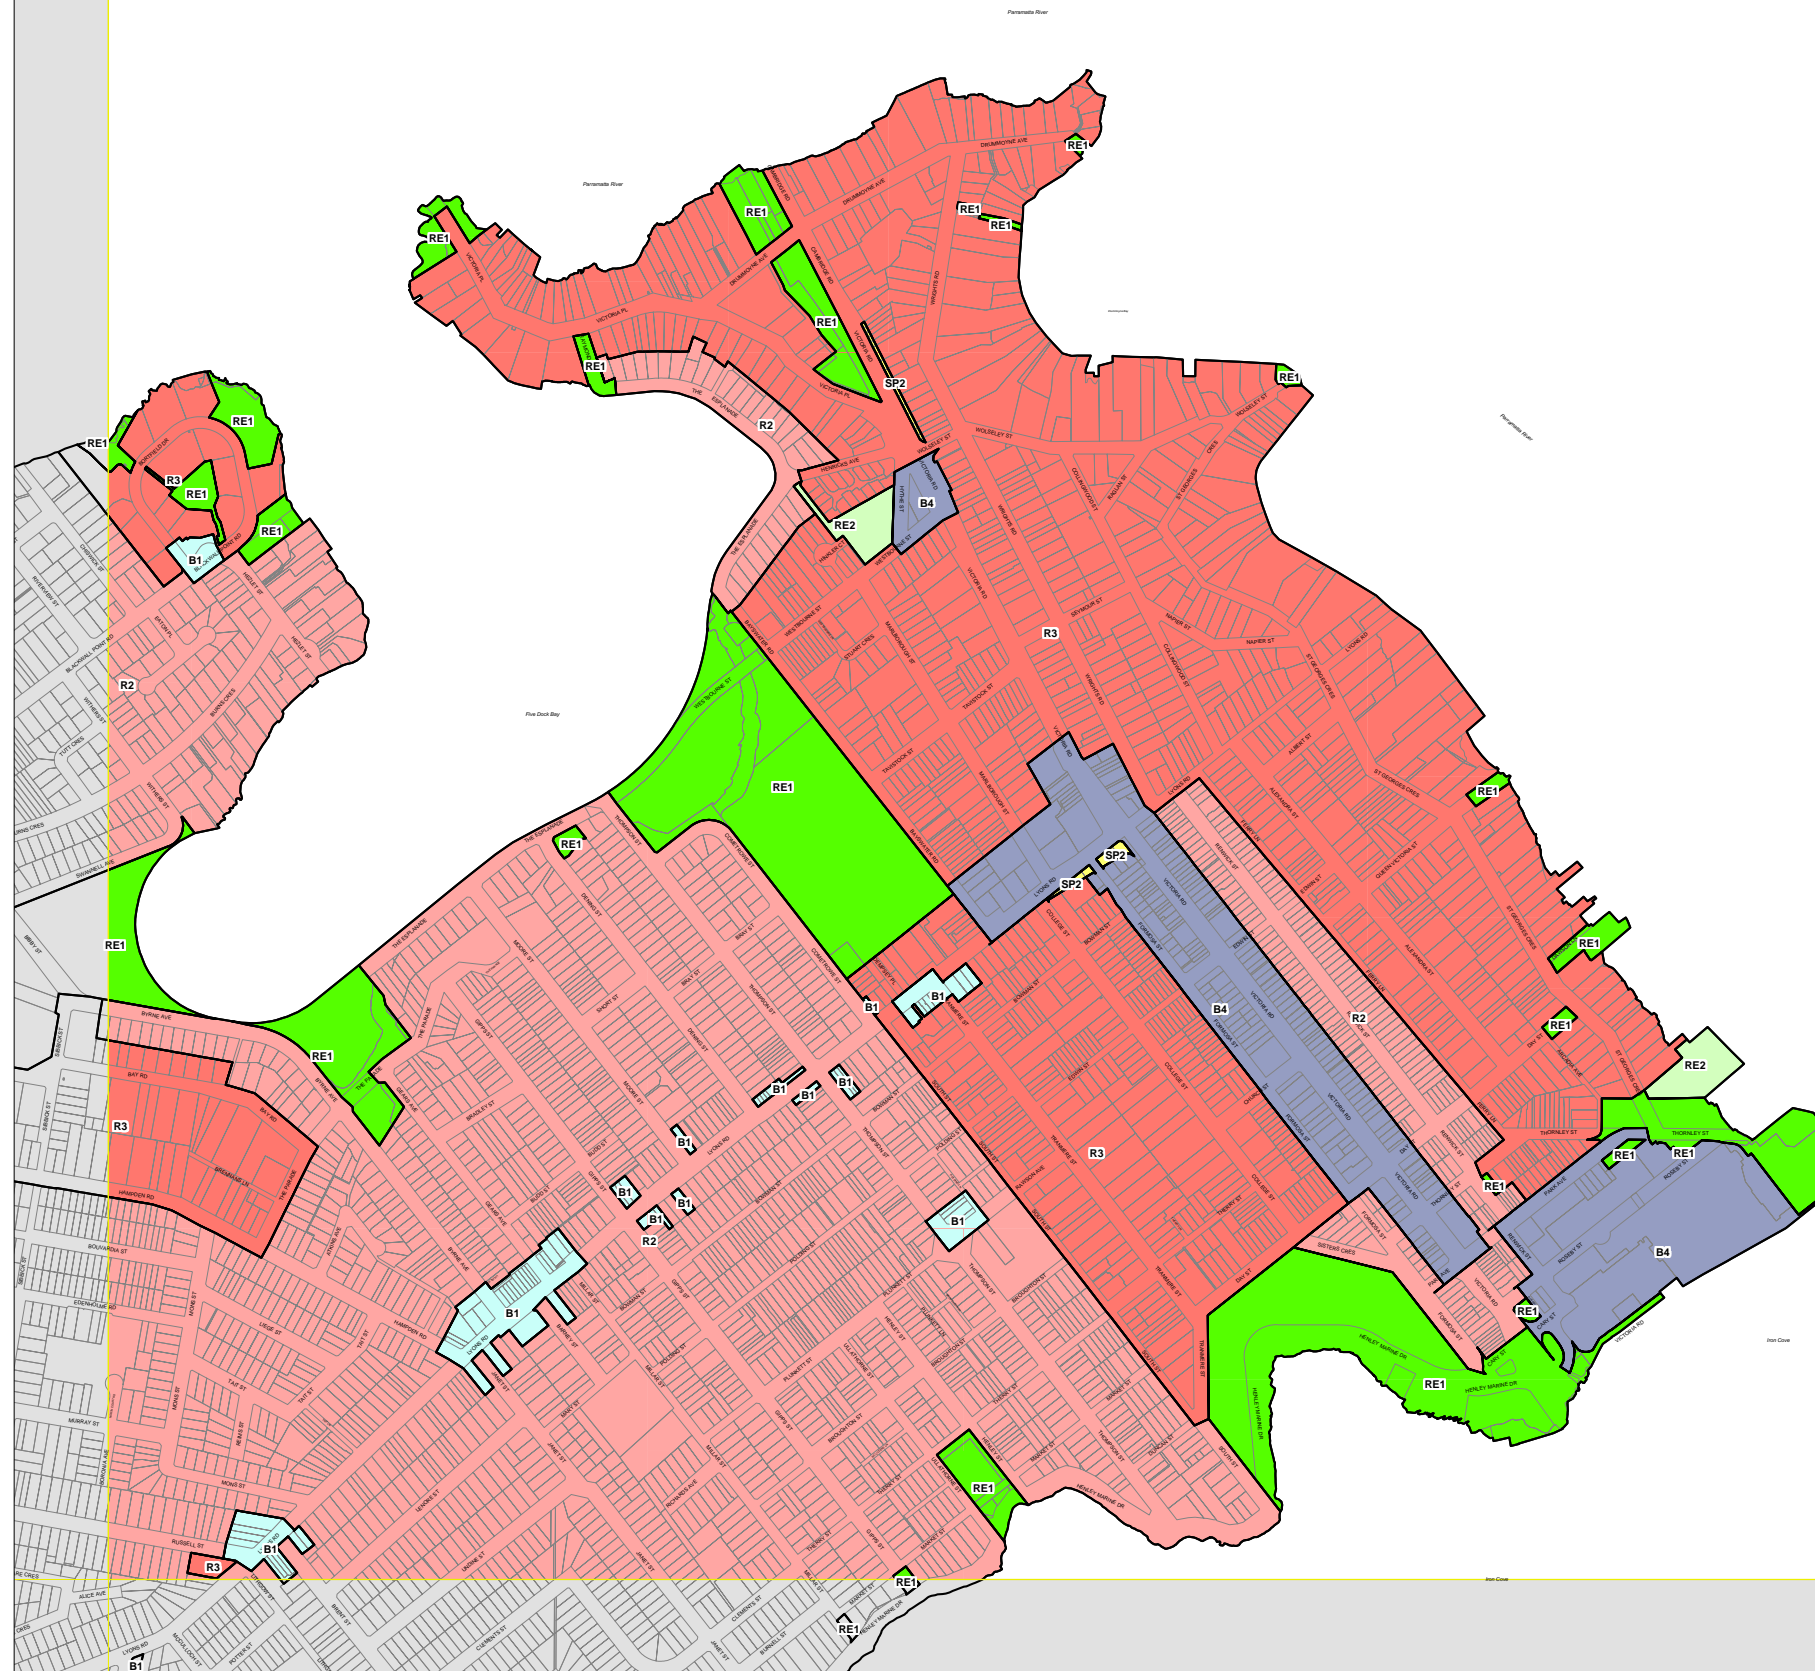

**Canada Bay Local  
Environmental  
Plan 2008**

Land zoning map  
Sheet LZN 006

**Zone**

- B1 Neighbourhood Centre
- B3 Commercial Core
- B4 Mixed Use
- B6 Enterprise Corridor
- B7 Business Park
- IN1 General Industrial
- R1 General Residential
- R2 Low Density Residential
- R3 Medium Density Residential
- RE1 Public Recreation
- RE2 Private Recreation
- SP2 Infrastructure
- SREP24 SREP 24
- SREP29 SREP 29
- DM Deferred matters

**Cadastre**

- Cadastre copyright Dept of Lands 20071207

0 200 400 Metres

Projection: GDA 1994  
Zone 56

Scale: 1: 10,000 @ A3