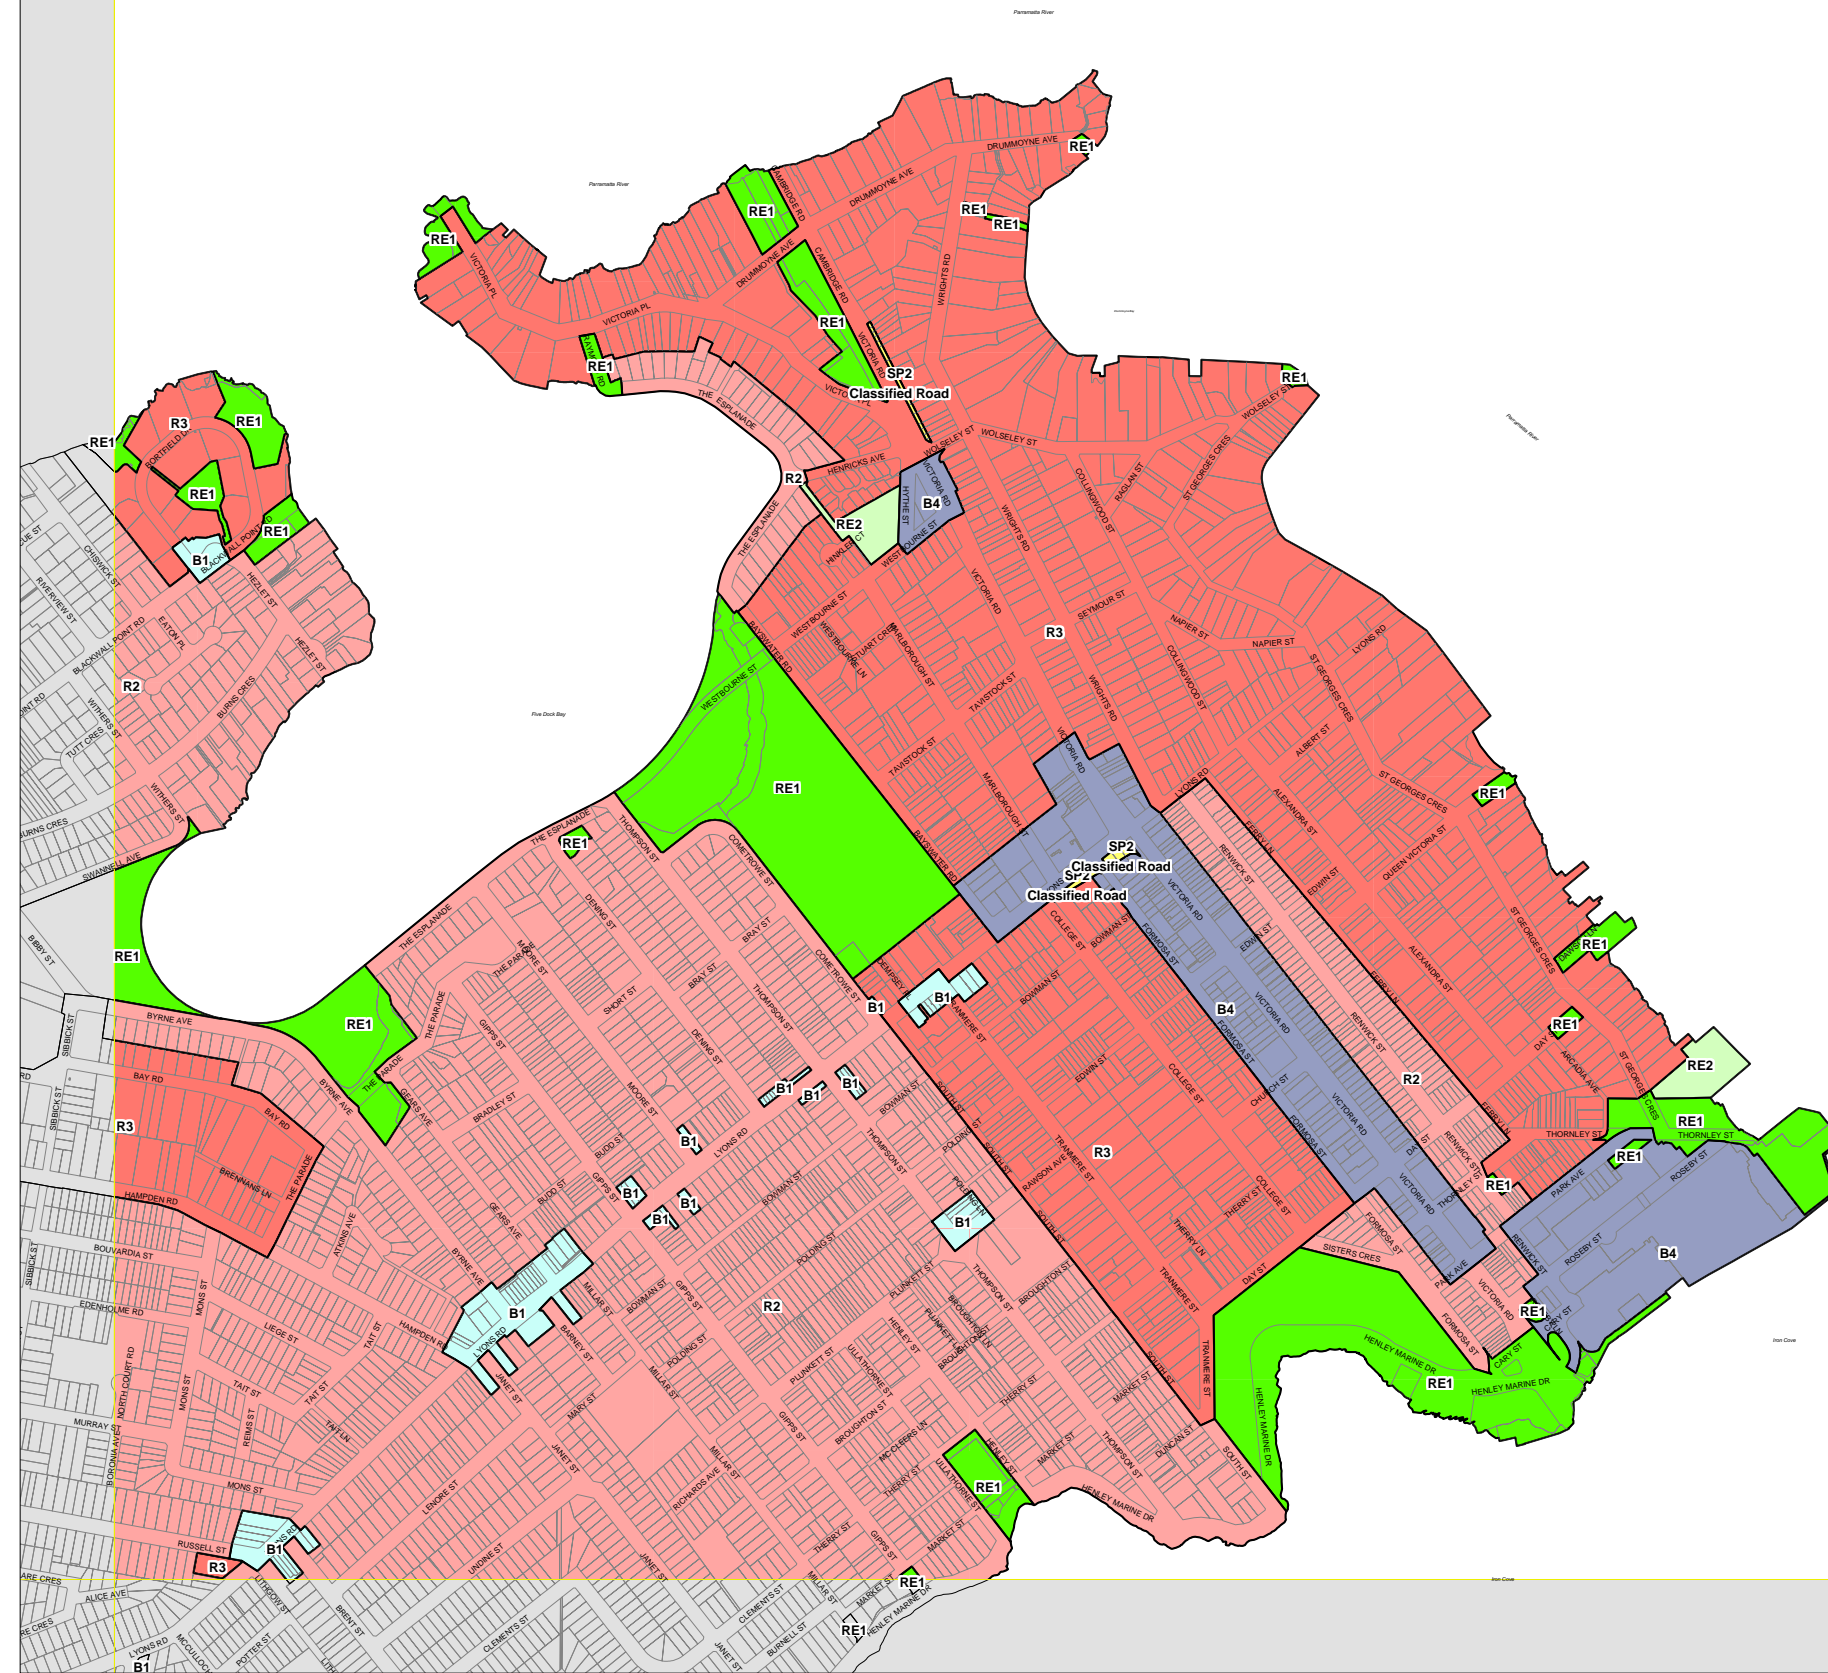

# Canada Bay Local Environmental Plan 2008

## Land Zoning Map Sheet LZN 006

- B1 Neighbourhood Centre
- B3 Commercial Core
- B4 Mixed Use
- B6 Enterprise Corridor
- B7 Business Park
- IN1 General Industrial
- R1 General Residential
- R2 Low Density Residential
- R3 Medium Density Residential
- R4 High Density Residential
- RE1 Public Recreation
- RE2 Private Recreation
- SP2 Infrastructure
- SREP24 SREP 24

DM Deferred matters

**Cadastre**  
 Cadastre copyright LPMA 20101101

Projection: GDA 1994 Zone 56  
 Scale: 1:10,000 @ A3