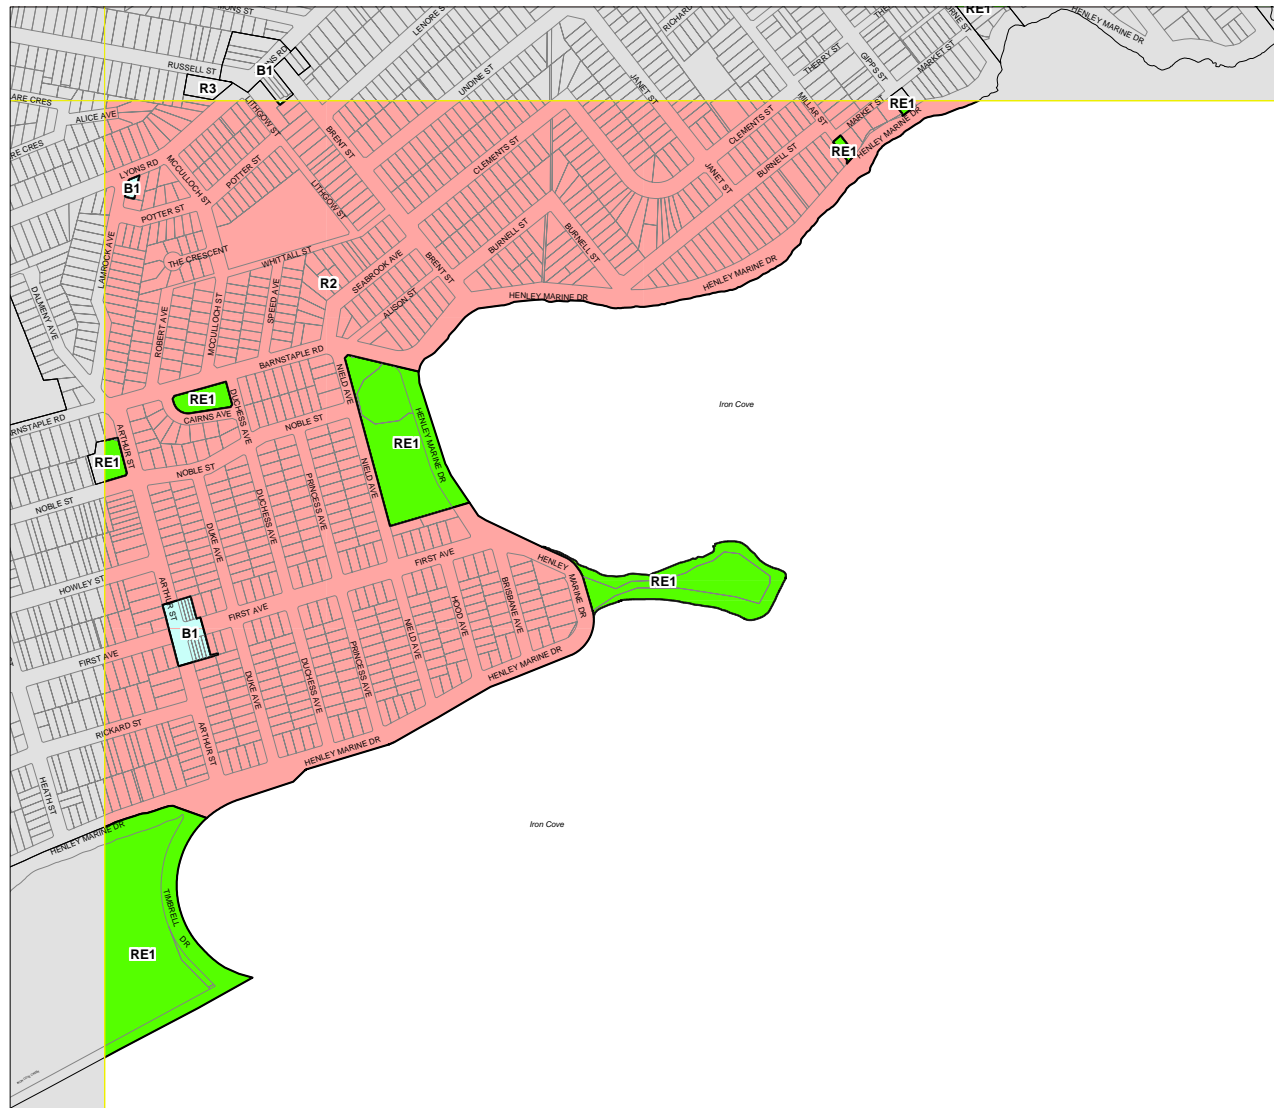

Canada Bay Local Environmental Plan 2008

Land Zoning Map Sheet LZN 007

- B1 Neighbourhood Centre
- B3 Commercial Core
- B4 Mixed Use
- B6 Enterprise Corridor
- B7 Business Park
- IN1 General Industrial
- R1 General Residential
- R2 Low Density Residential
- R3 Medium Density Residential
- R4 High Density Residential
- RE1 Public Recreation
- RE2 Private Recreation
- SP2 Infrastructure
- SREP24 SREP 24

DM Deferred matters

Cadastre
 Cadastre copyright LPMA 20101101

0 200 400 Metres

Projection: GDA 1994
 Zone 56
 Scale: 1: 10,000 @ A3