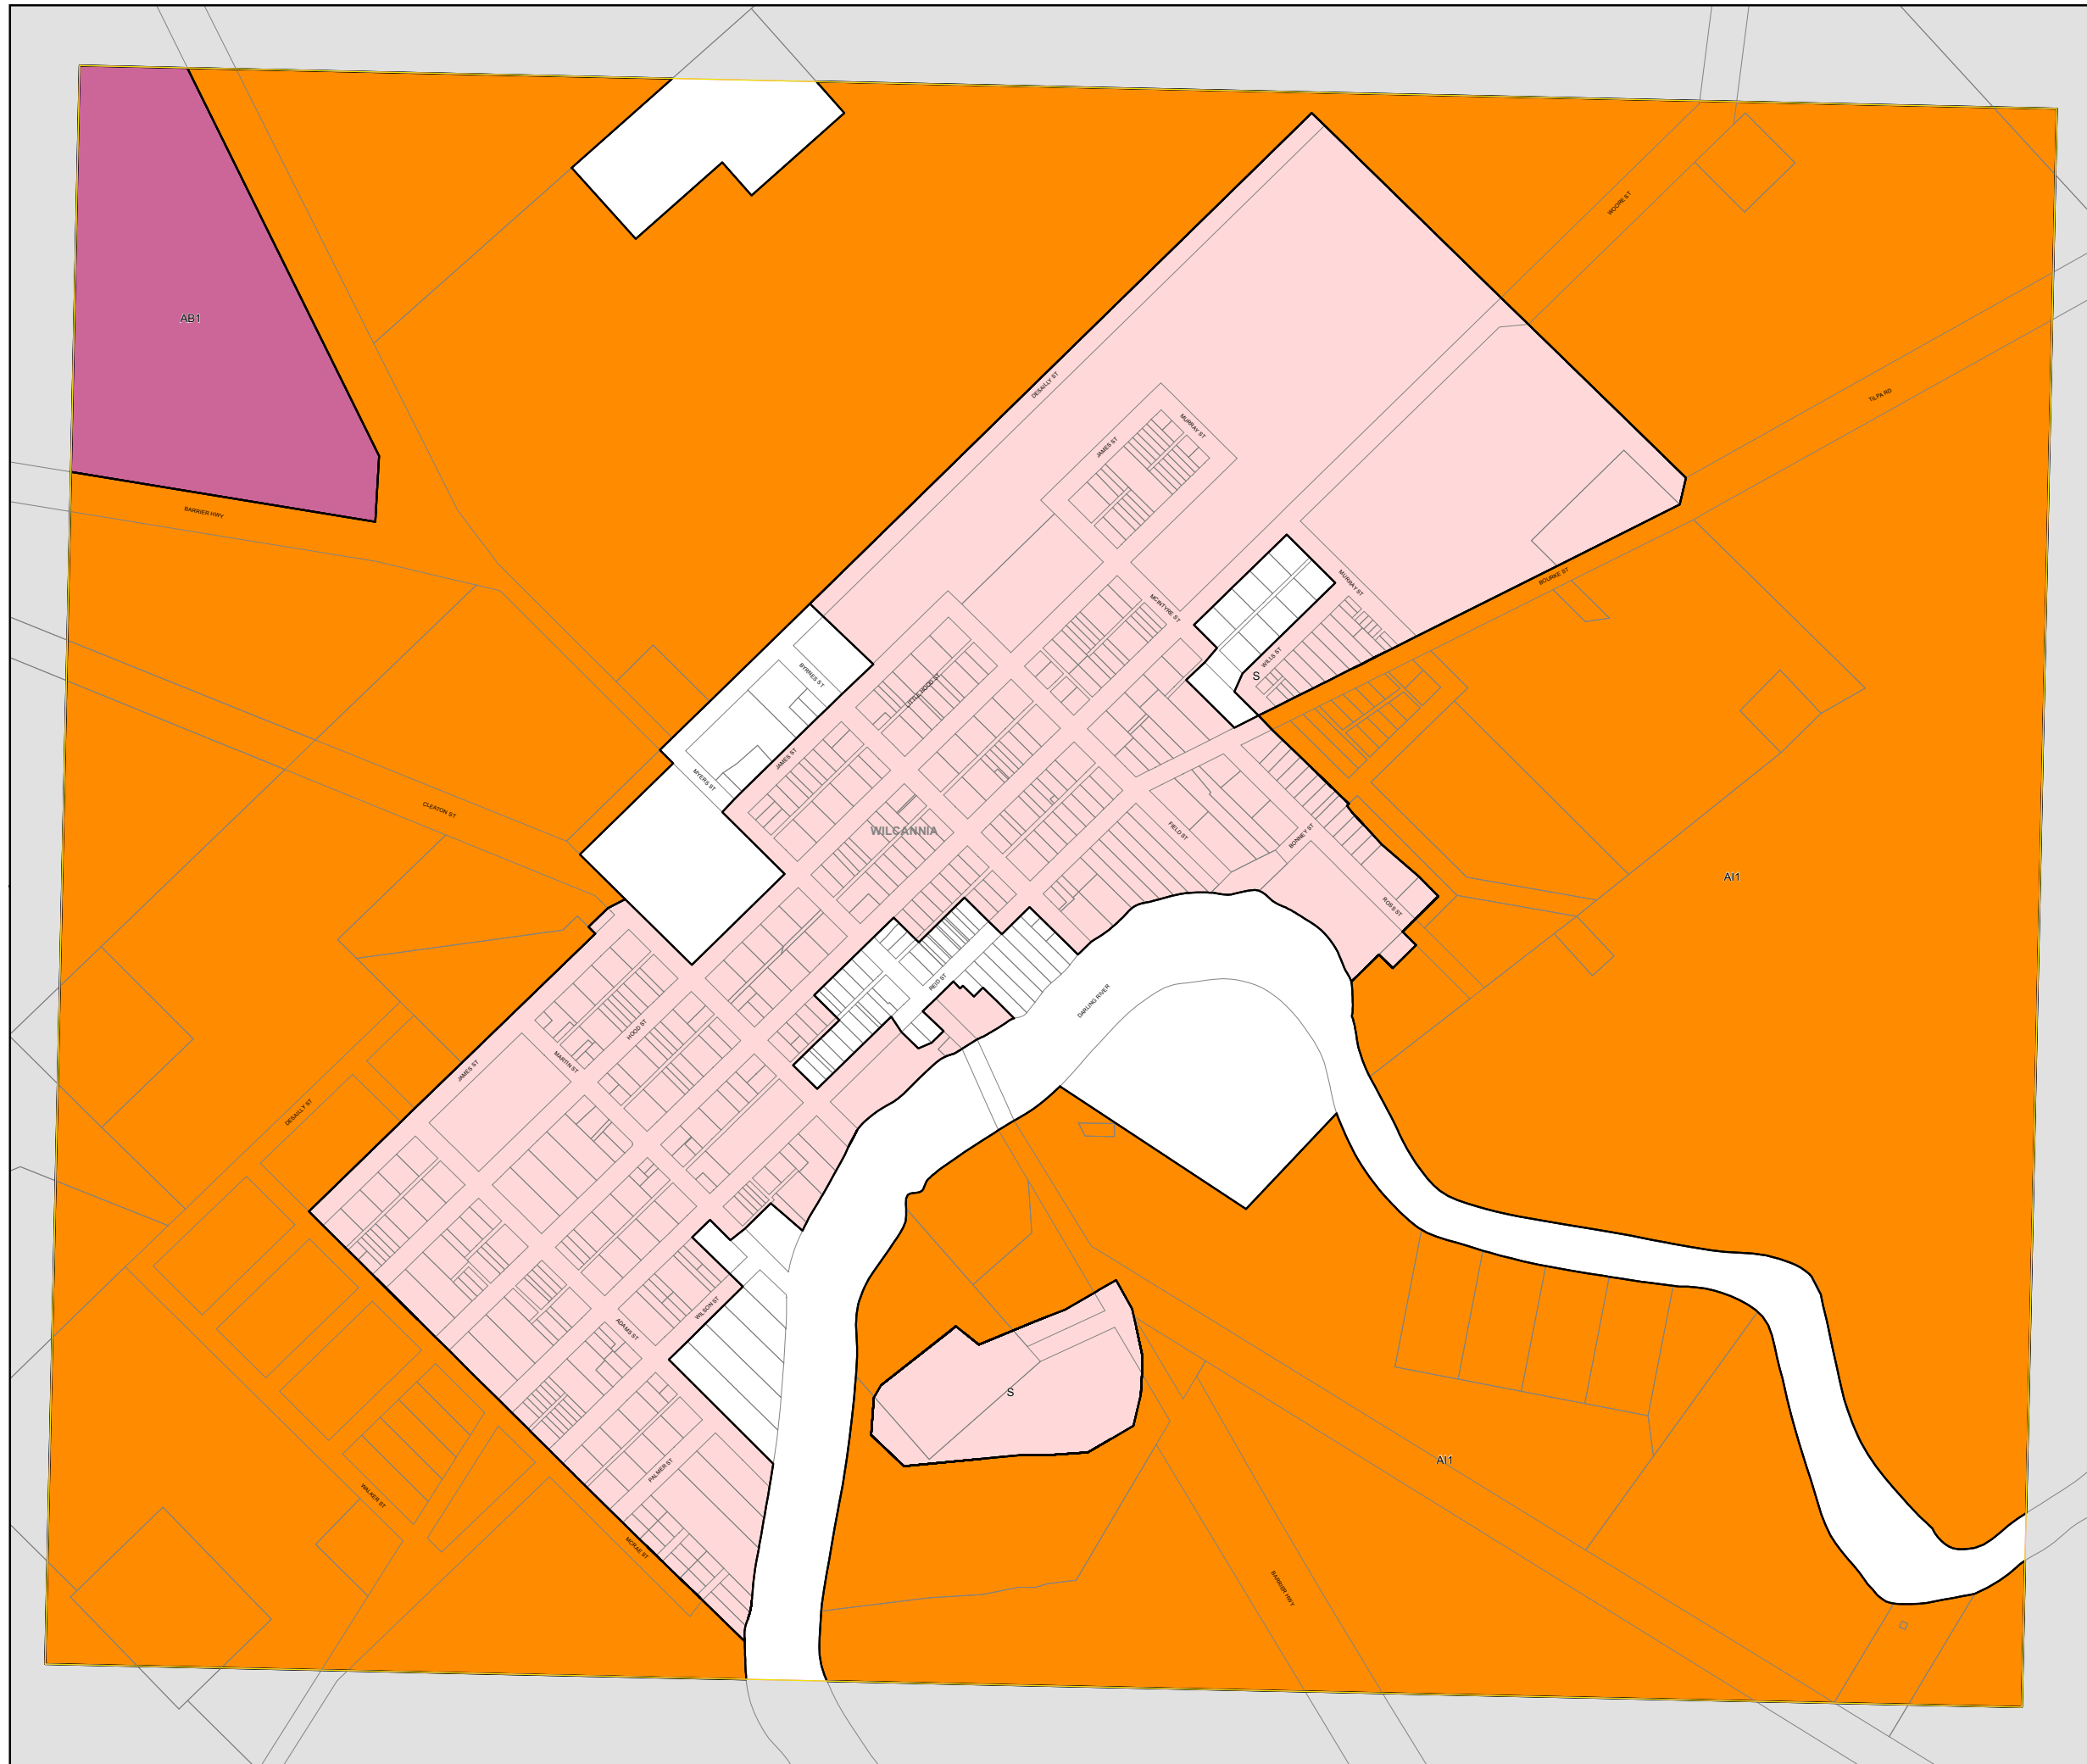

Central Darling Local Environmental Plan 2012

Lot Size Map - Sheet LSZ_006A

Minimum Lot Size (sq m)

- S 800
- U 1,000
- Y 10,000
- AB1 10ha
- AB2 20ha
- A11 2,000ha
- A12 10,000ha

Cadastre

Cadastre 03/06/11 © Land and Property Information

Projection: GDA 1994
MGA Zone 54
Scale: 1:10,000 @ A3