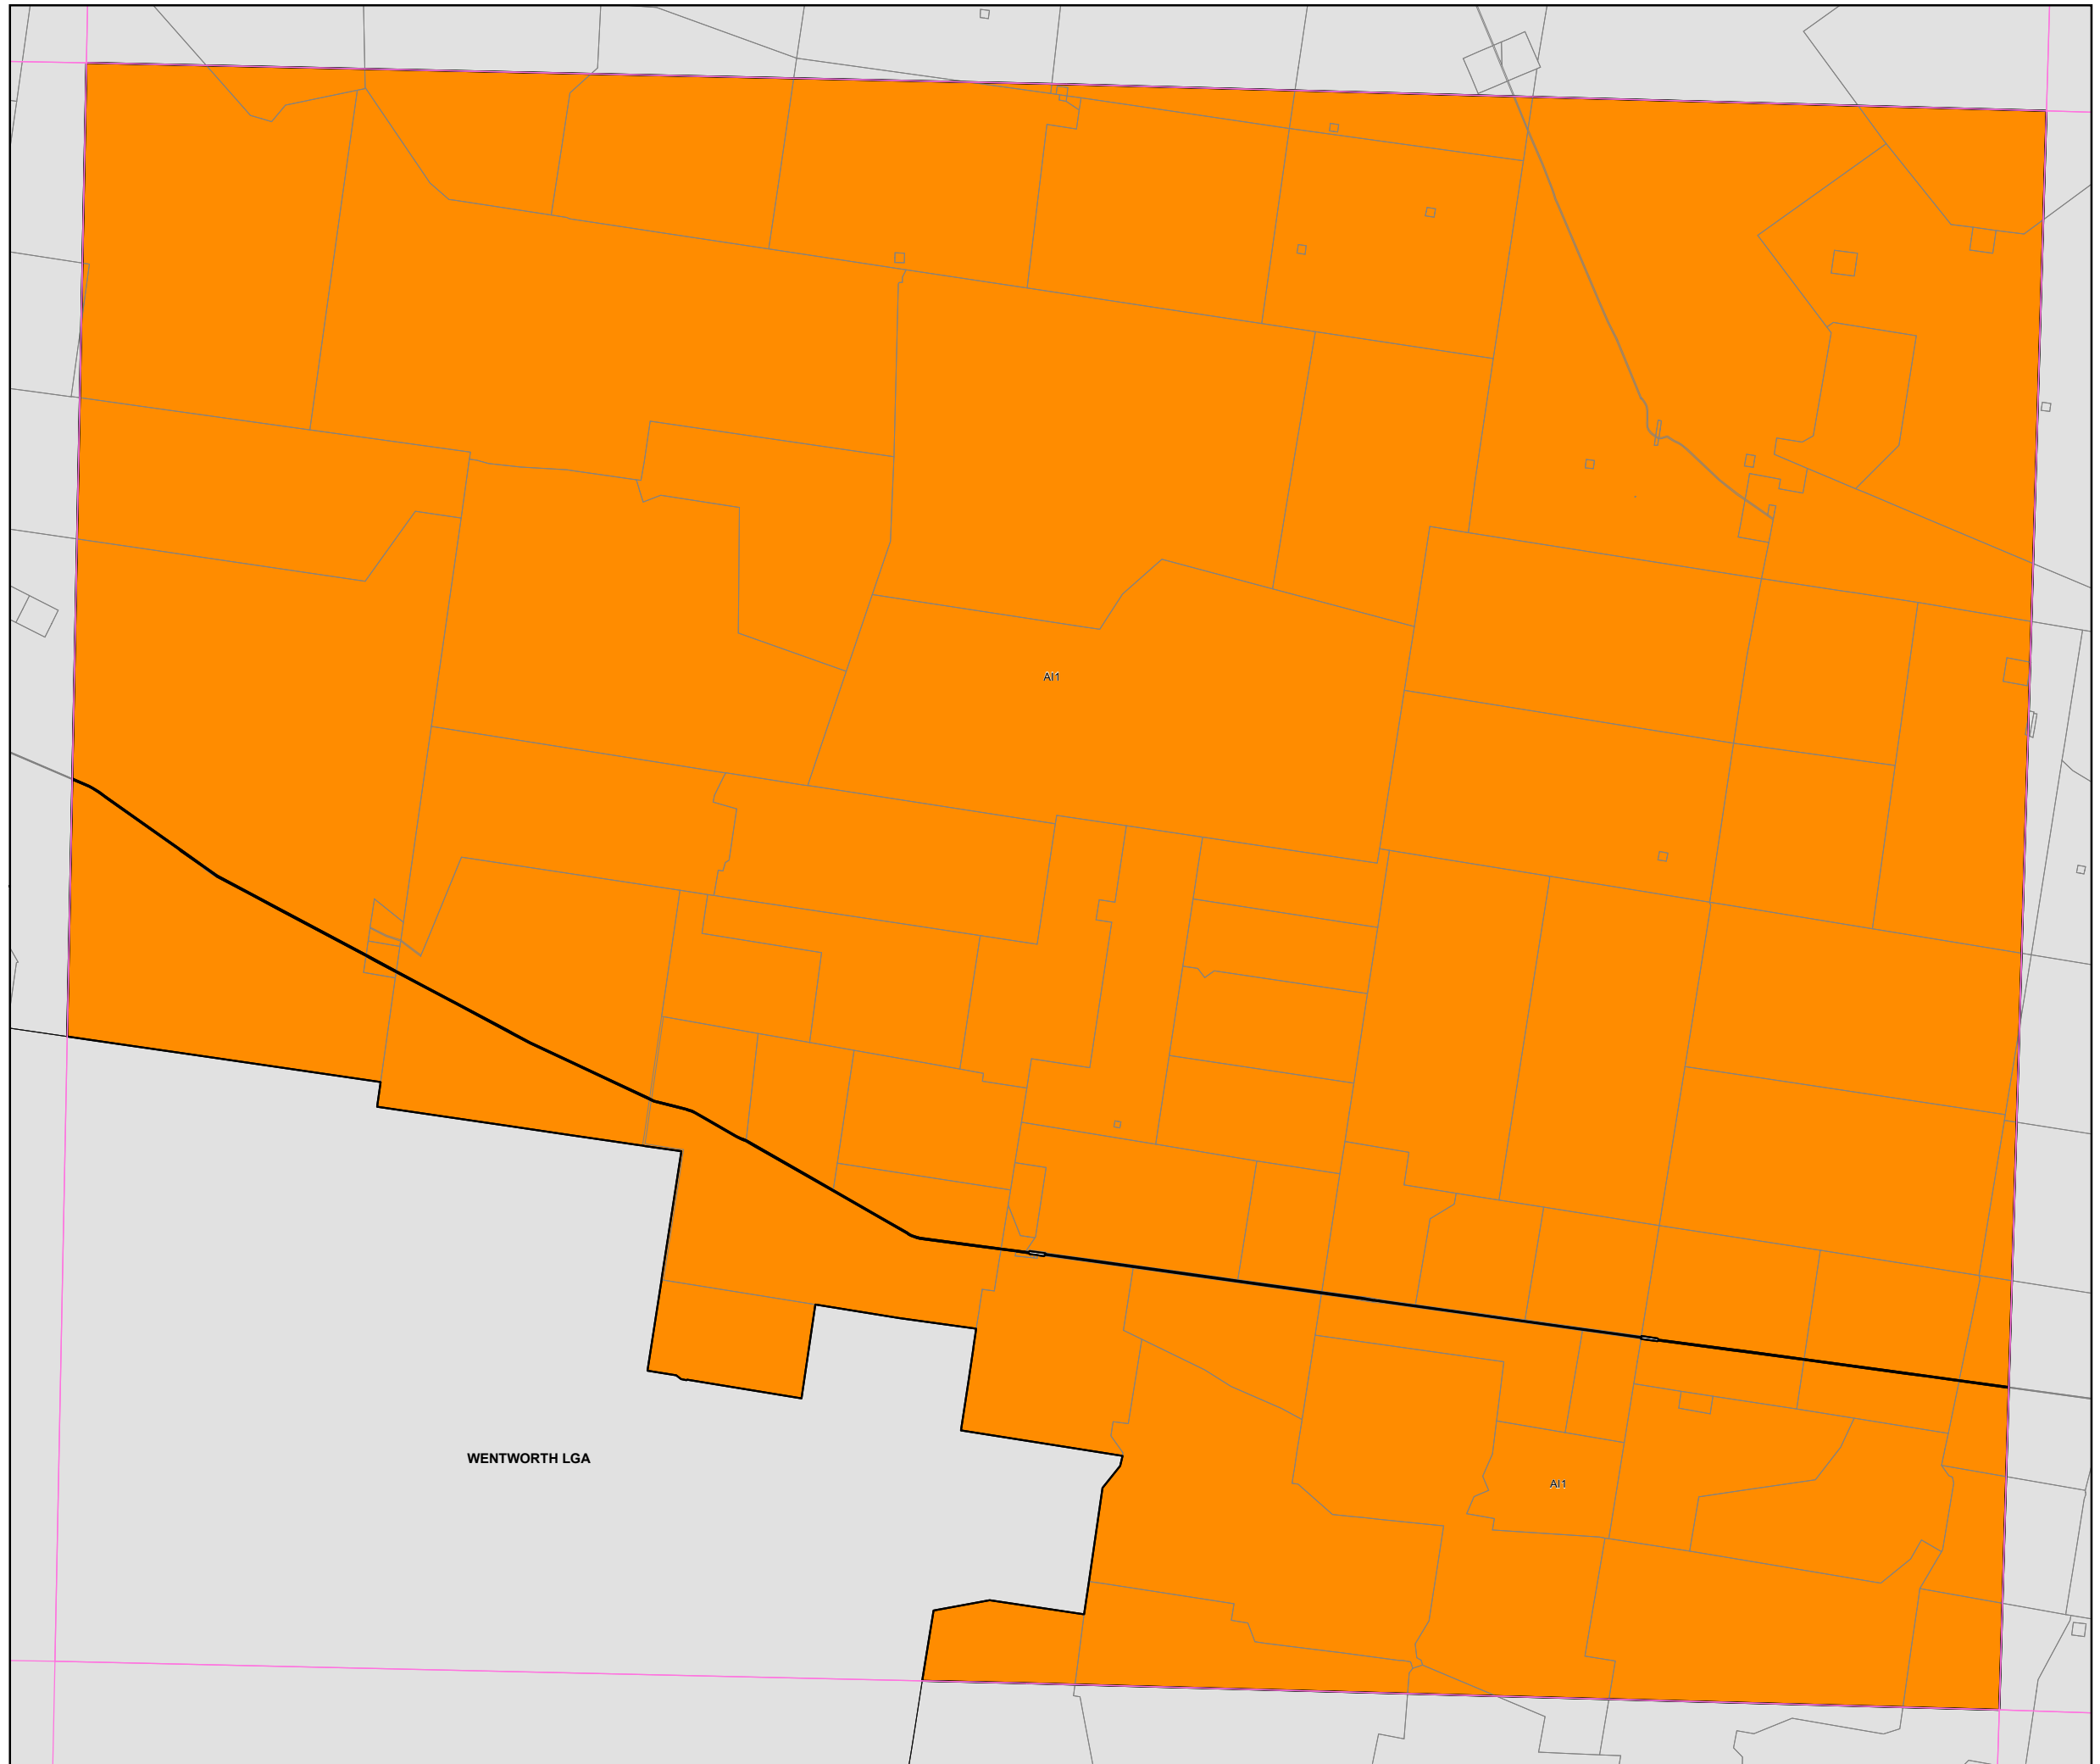

Lot Size Map - Sheet LSZ_008

Minimum Lot Size (sq m)

- S 800
- U 1,000
- Y 10,000
- AB1 10ha
- AB2 20ha
- A11 2,000ha
- A12 10,000ha

Cadastre

Cadastre 03/06/11 © Land and Property Information

Projection: GDA 1994
MGA Zone 54
Scale: 1:320,000 @ A3