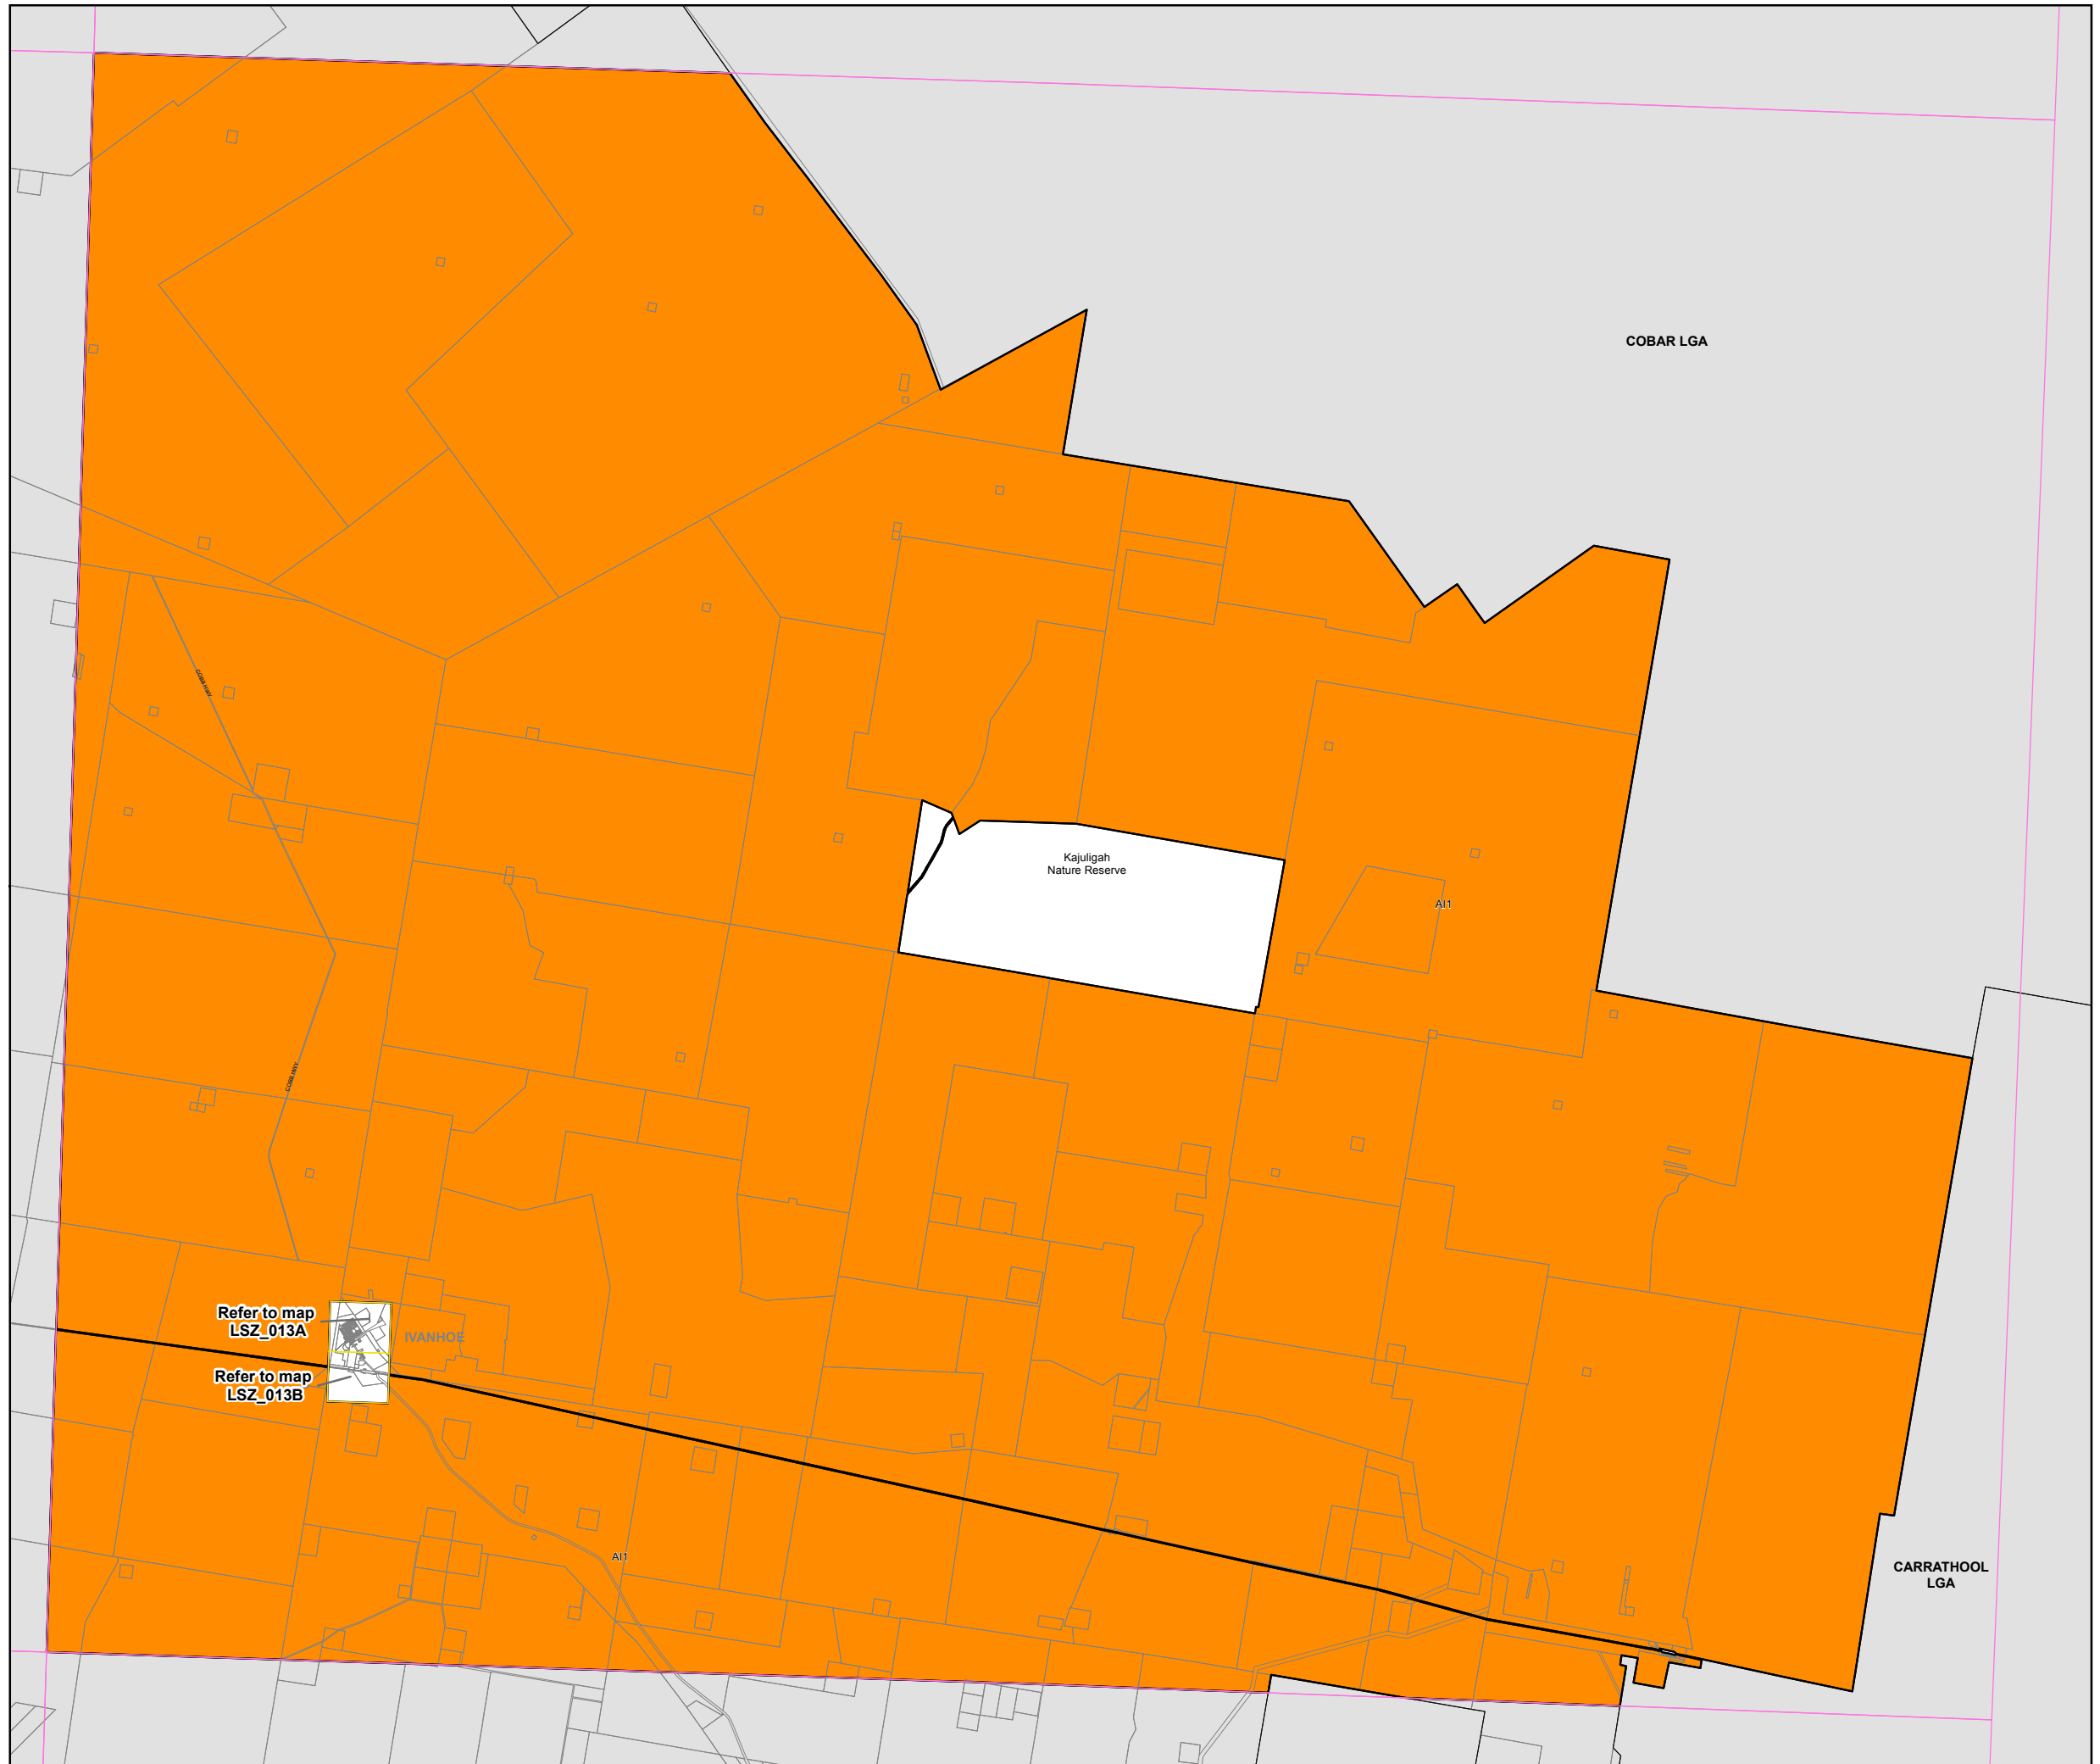

Lot Size Map - Sheet LSZ_013

Minimum Lot Size (sq m)

- S 800
- U 1,000
- Y 10,000
- AB1 10ha
- AB2 20ha
- A11 2,000ha
- A12 10,000ha

Cadastral

Cadastral 03/06/11 © Land and Property Information

Refer to map
LSZ_013A

Refer to map
LSZ_013B