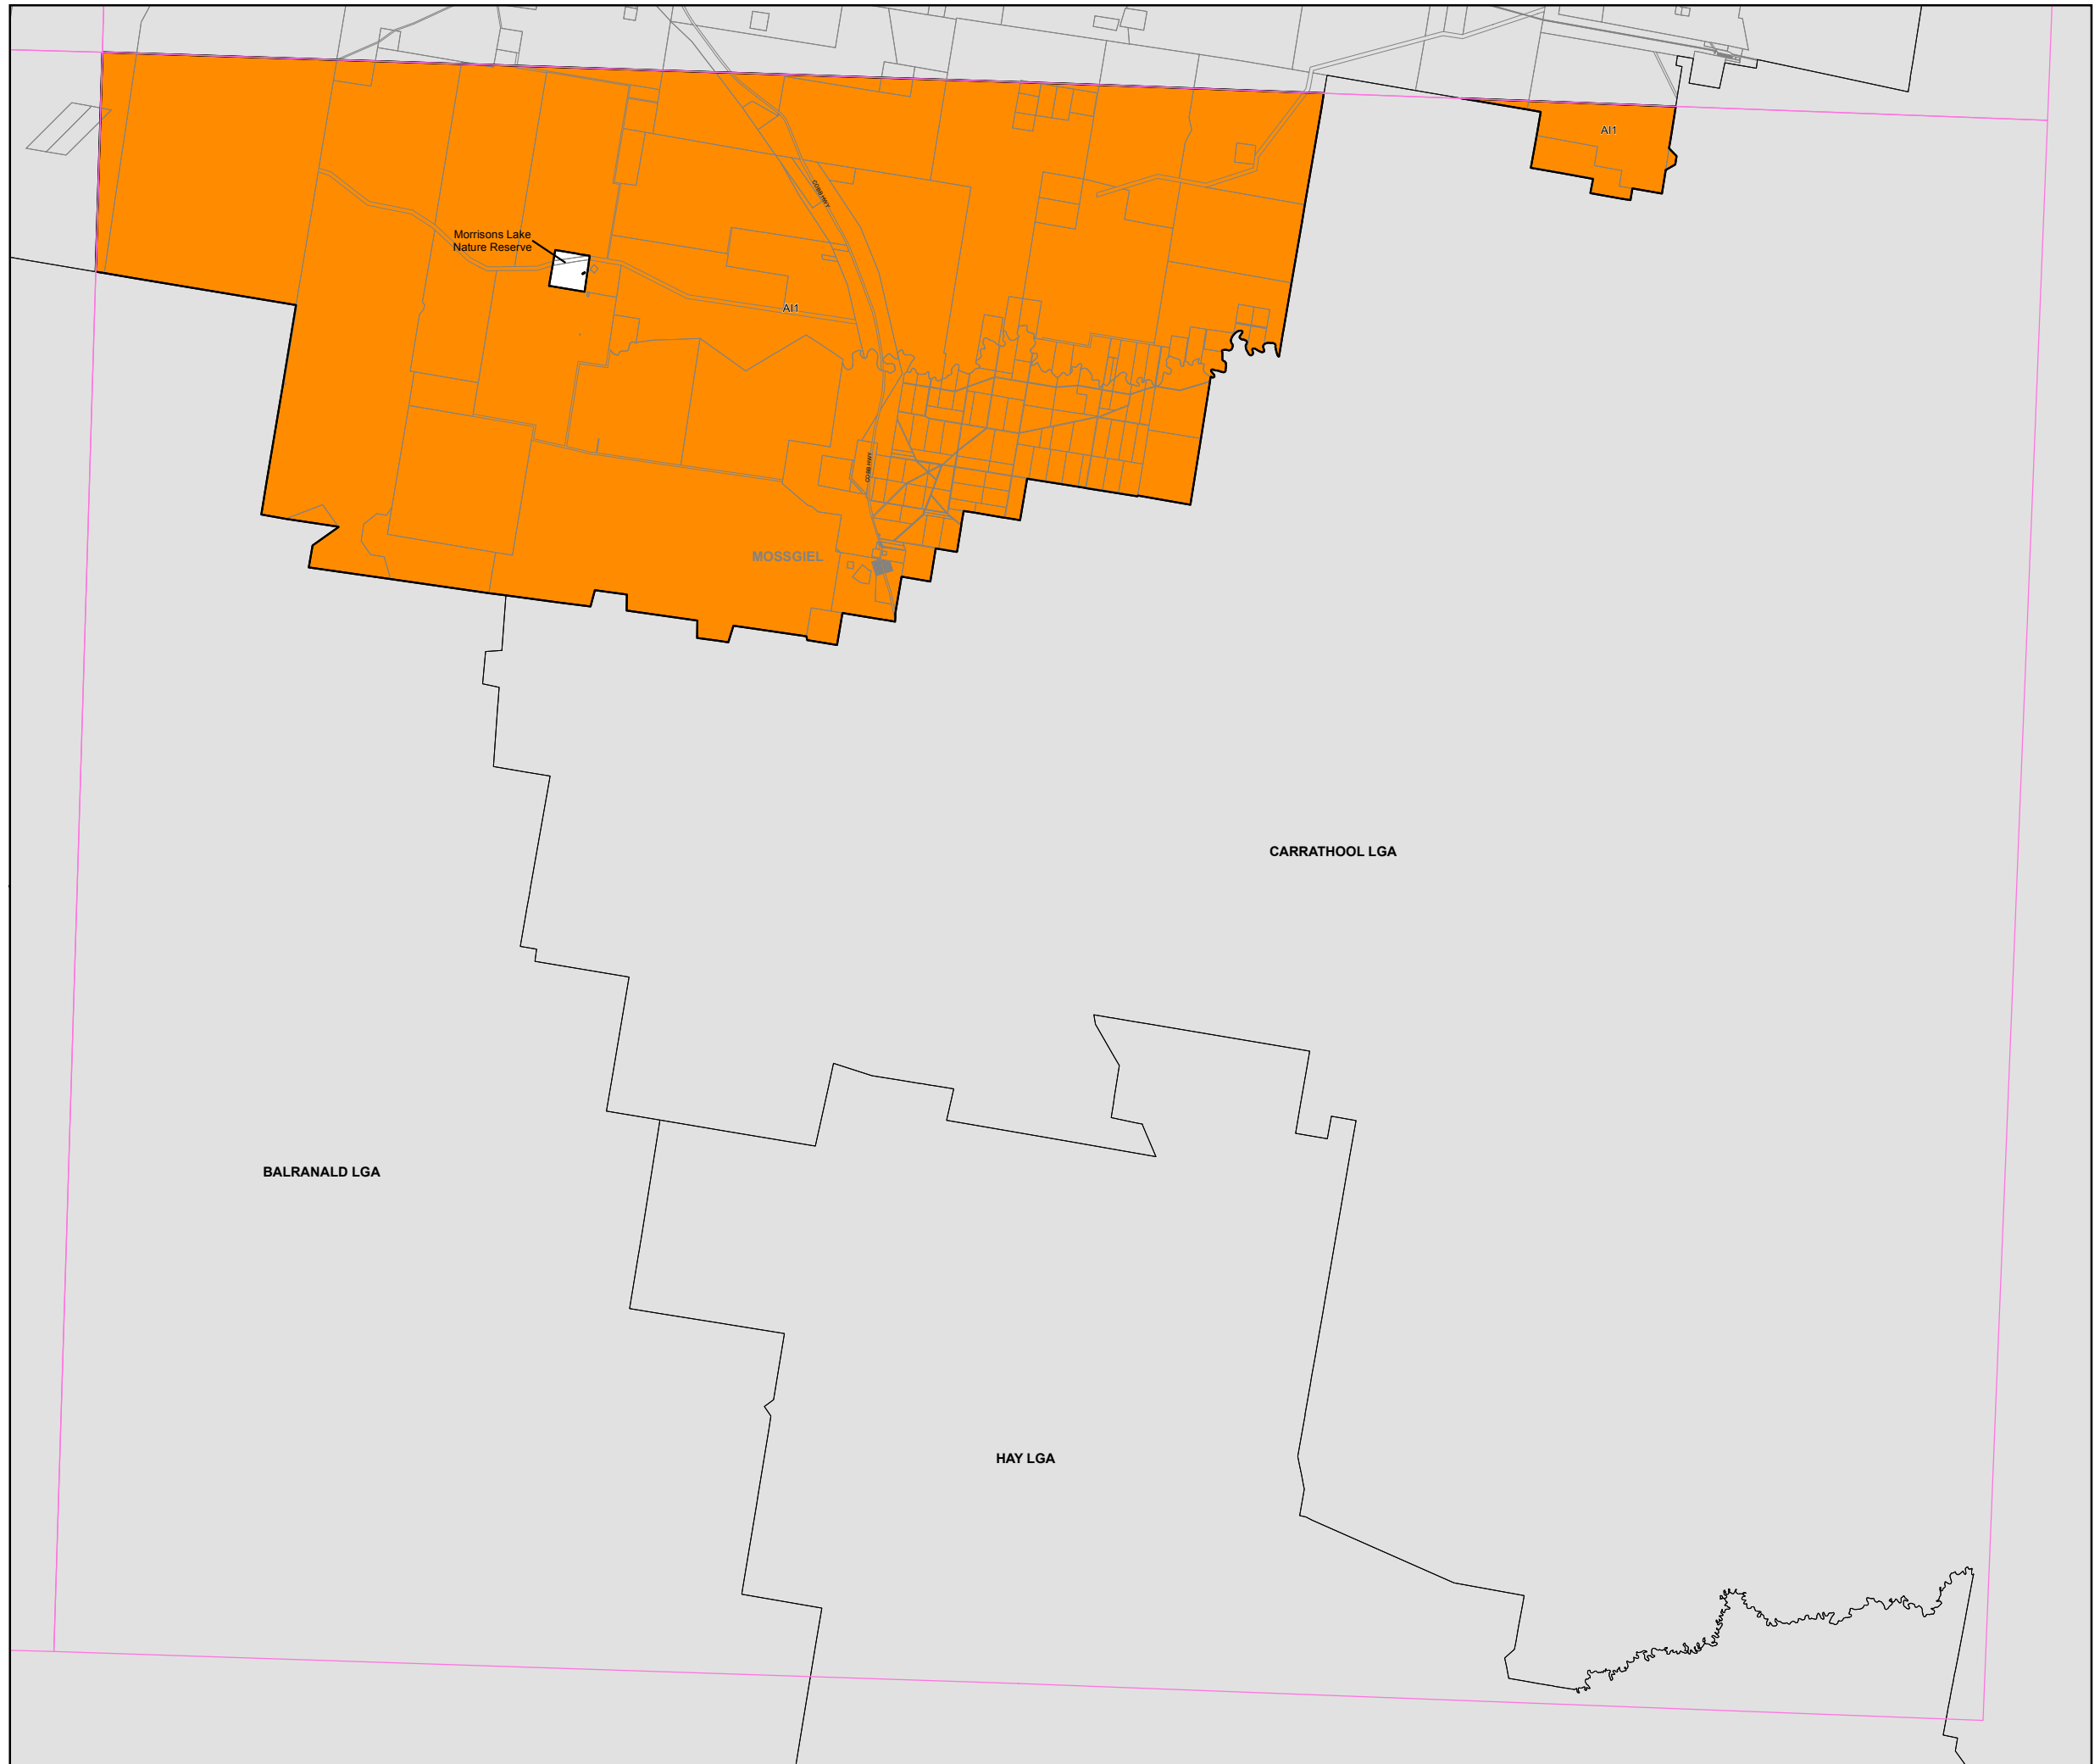

Central Darling Local Environmental Plan 2012

Lot Size Map - Sheet LSZ_014

Minimum Lot Size (sq m)

- S 800
- U 1,000
- Y 10,000
- AB1 10ha
- AB2 20ha
- A11 2,000ha
- A12 10,000ha

Cadastre

 Cadastre 03/06/11 © Land and Property Information

Projection: GDA 1994 MGA Zone 54 Scale: 1:320,000 @ A3