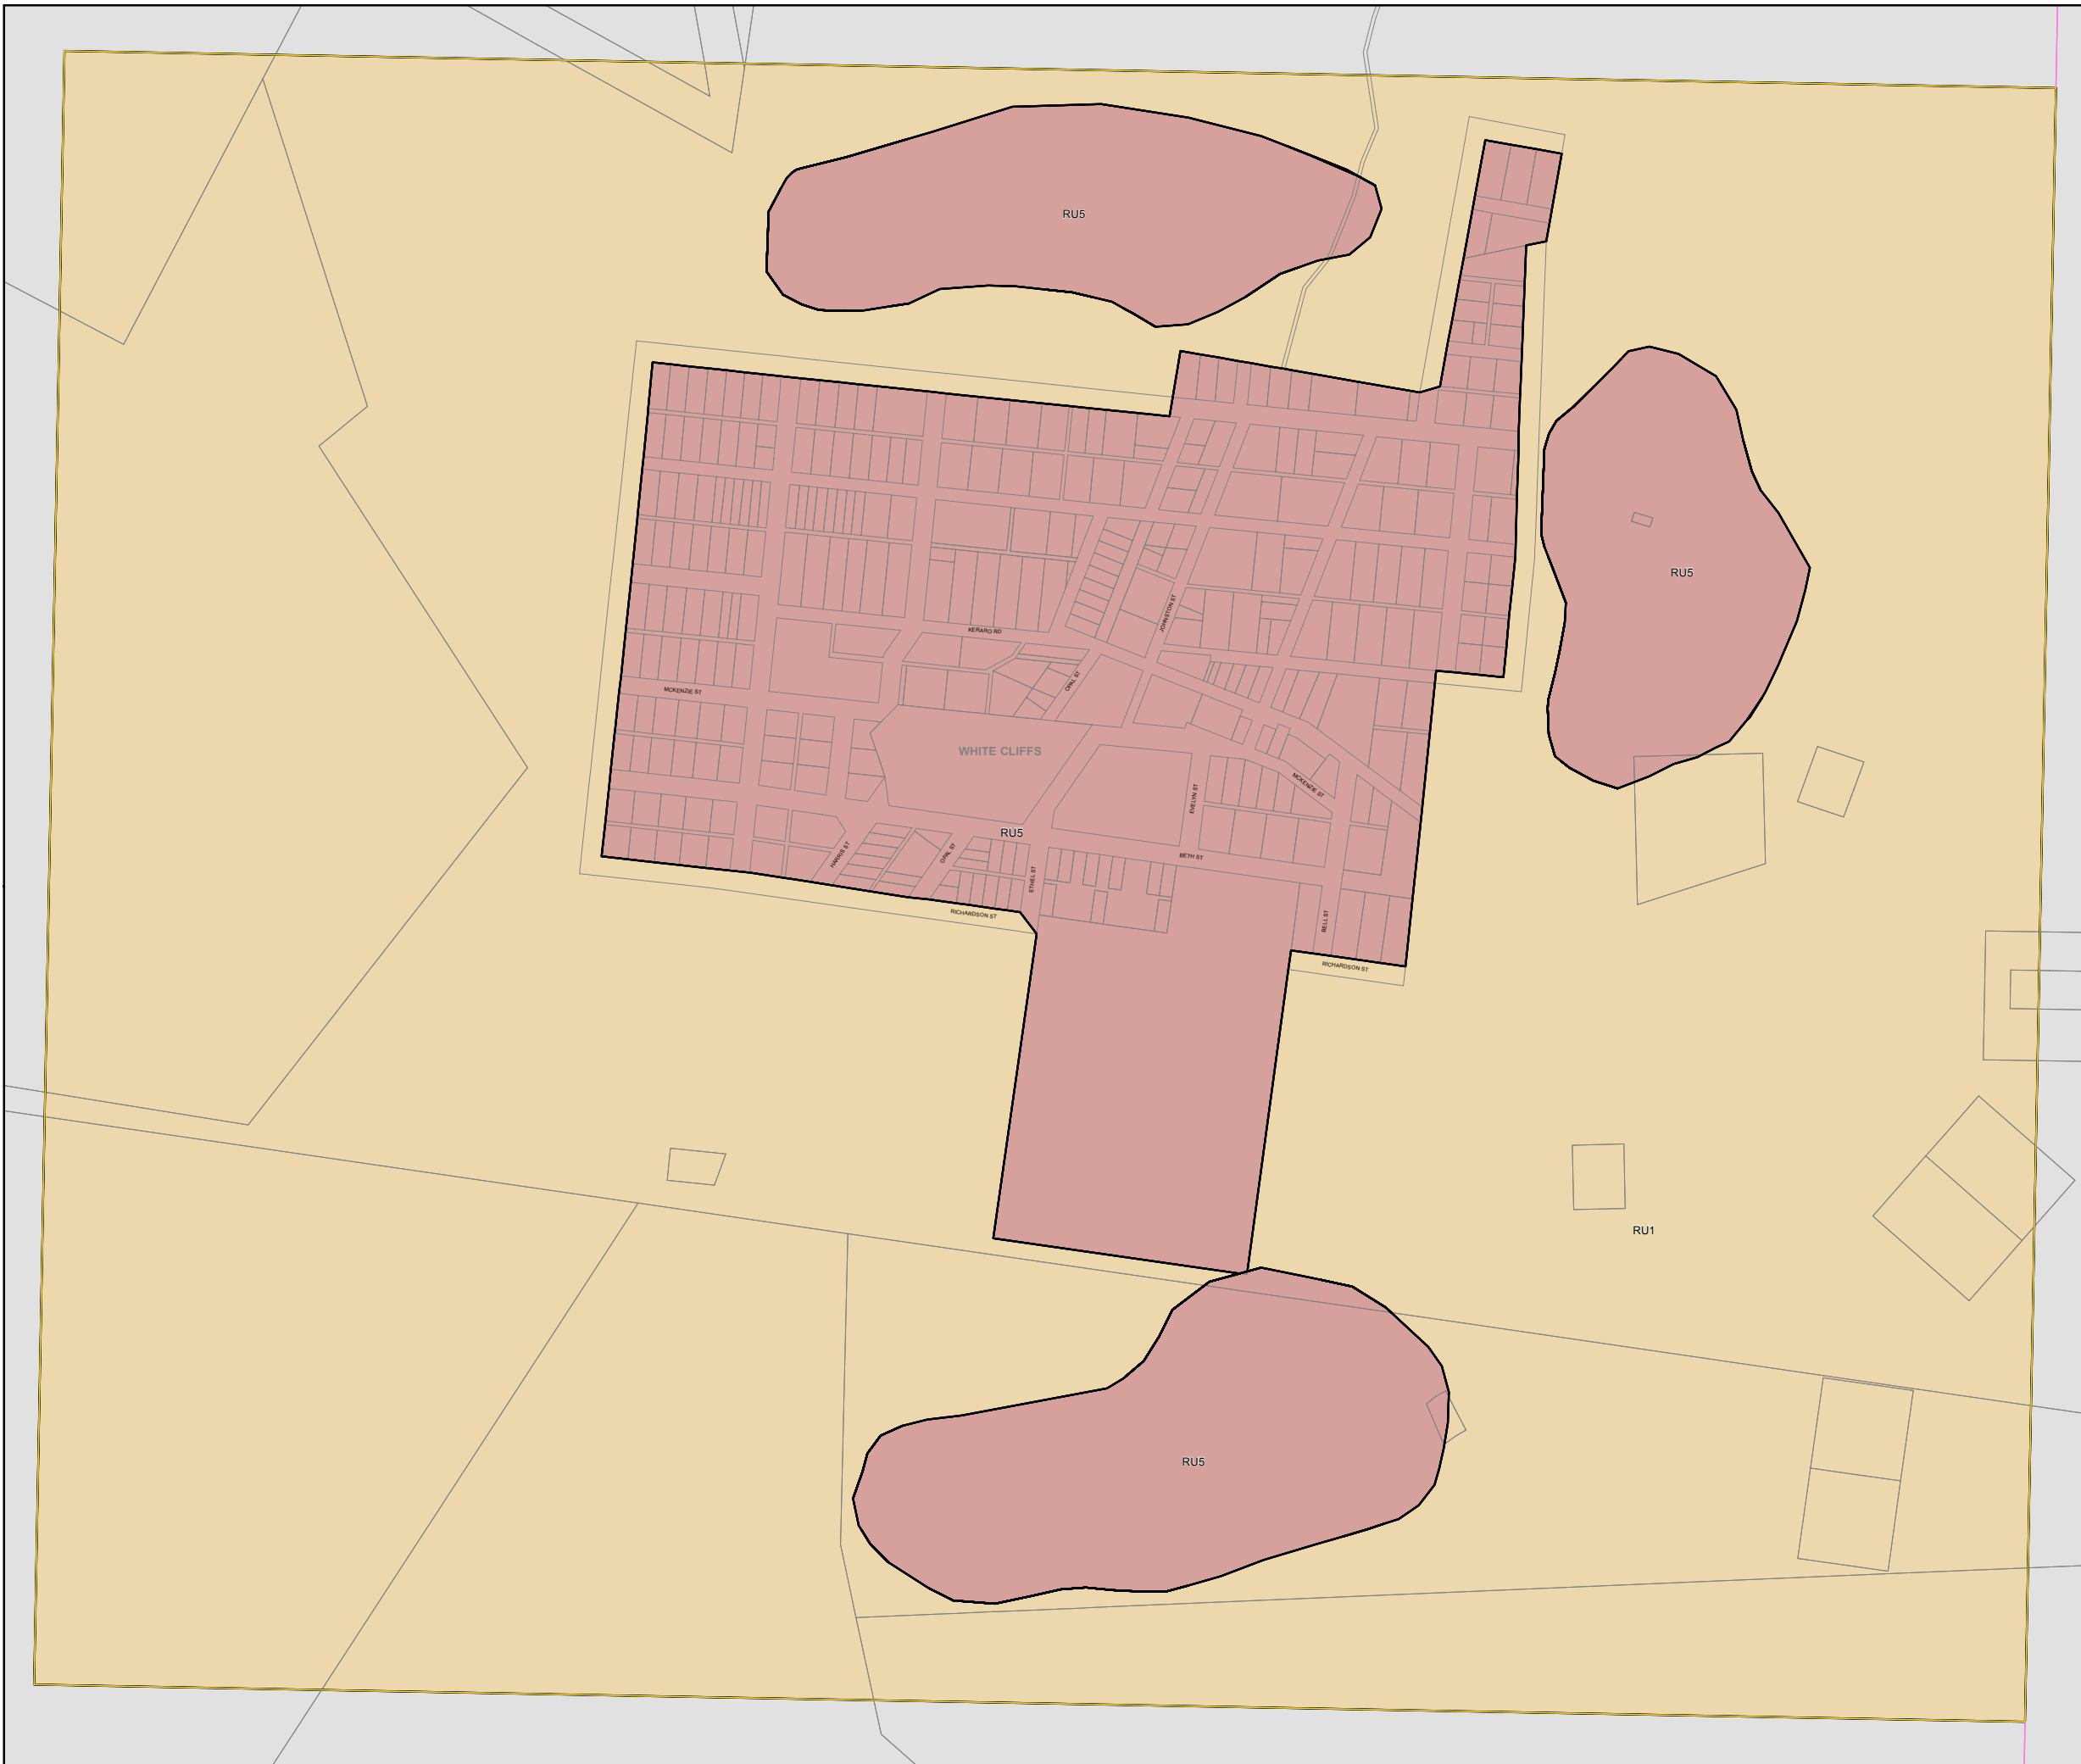

**Central Darling Local Environmental Plan 2012**

**Land Zoning Map - Sheet LZN\_001A**

**Zone**

- B2 Local Centre
- E1 National Parks and Nature Reserves
- IN1 General Industrial
- IN2 Light Industrial
- R1 General Residential
- R5 Large Lot Residential
- RE1 Public Recreation
- RE2 Private Recreation
- RU1 Primary Production
- RU5 Village
- SP2 Infrastructure
- W1 Natural Waterways

**Cadastre**

Cadastre 03/06/11 © Land and Property Information

0 0.5 Km

Projection: GDA 1994  
MGA Zone 54  
Scale: 1:10,000 @ A3