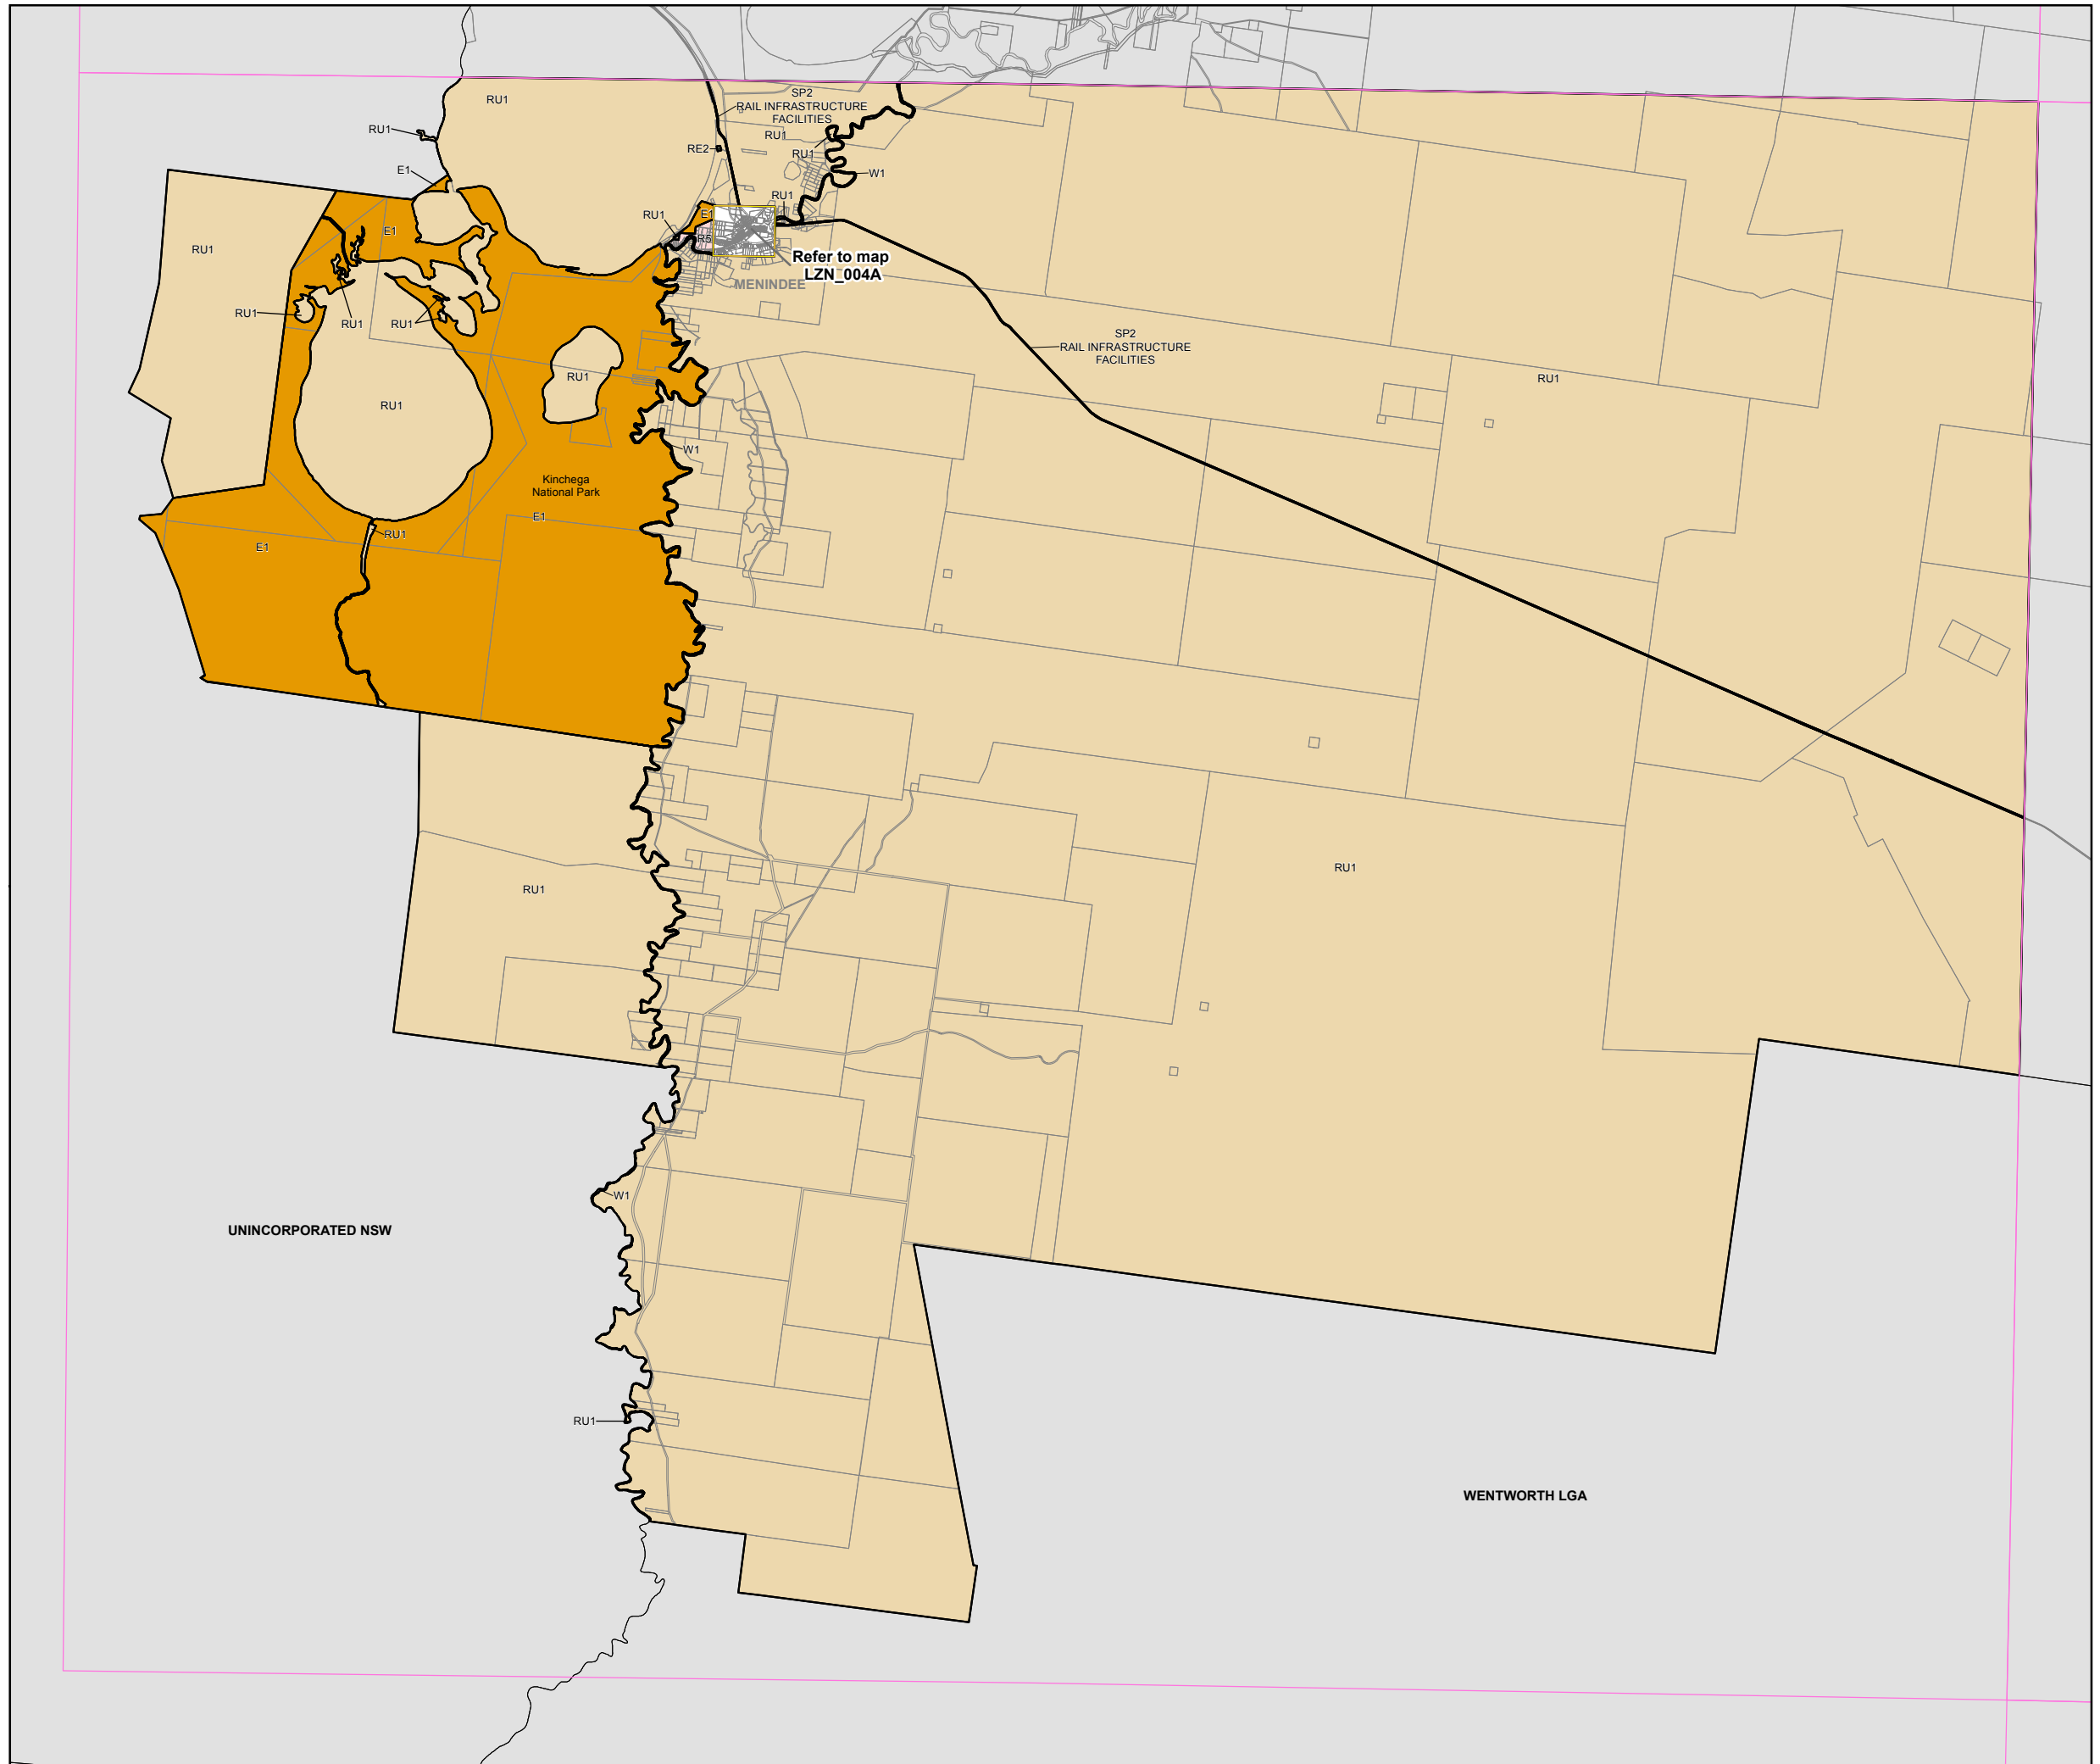

**Central Darling
Local
Environmental
Plan 2012**

Land Zoning Map - Sheet LZN_004

Zone

- B2 Local Centre
- E1 National Parks and Nature Reserves
- IN1 General Industrial
- IN2 Light Industrial
- R1 General Residential
- R5 Large Lot Residential
- RE1 Public Recreation
- RE2 Private Recreation
- RU1 Primary Production
- RU5 Village
- SP2 Infrastructure
- W1 Natural Waterways

Cadastre

- Cadastre 03/06/11 © Land and Property Information

Projection: GDA 1994
MGA Zone 54
Scale: 1:320,000 @ A3