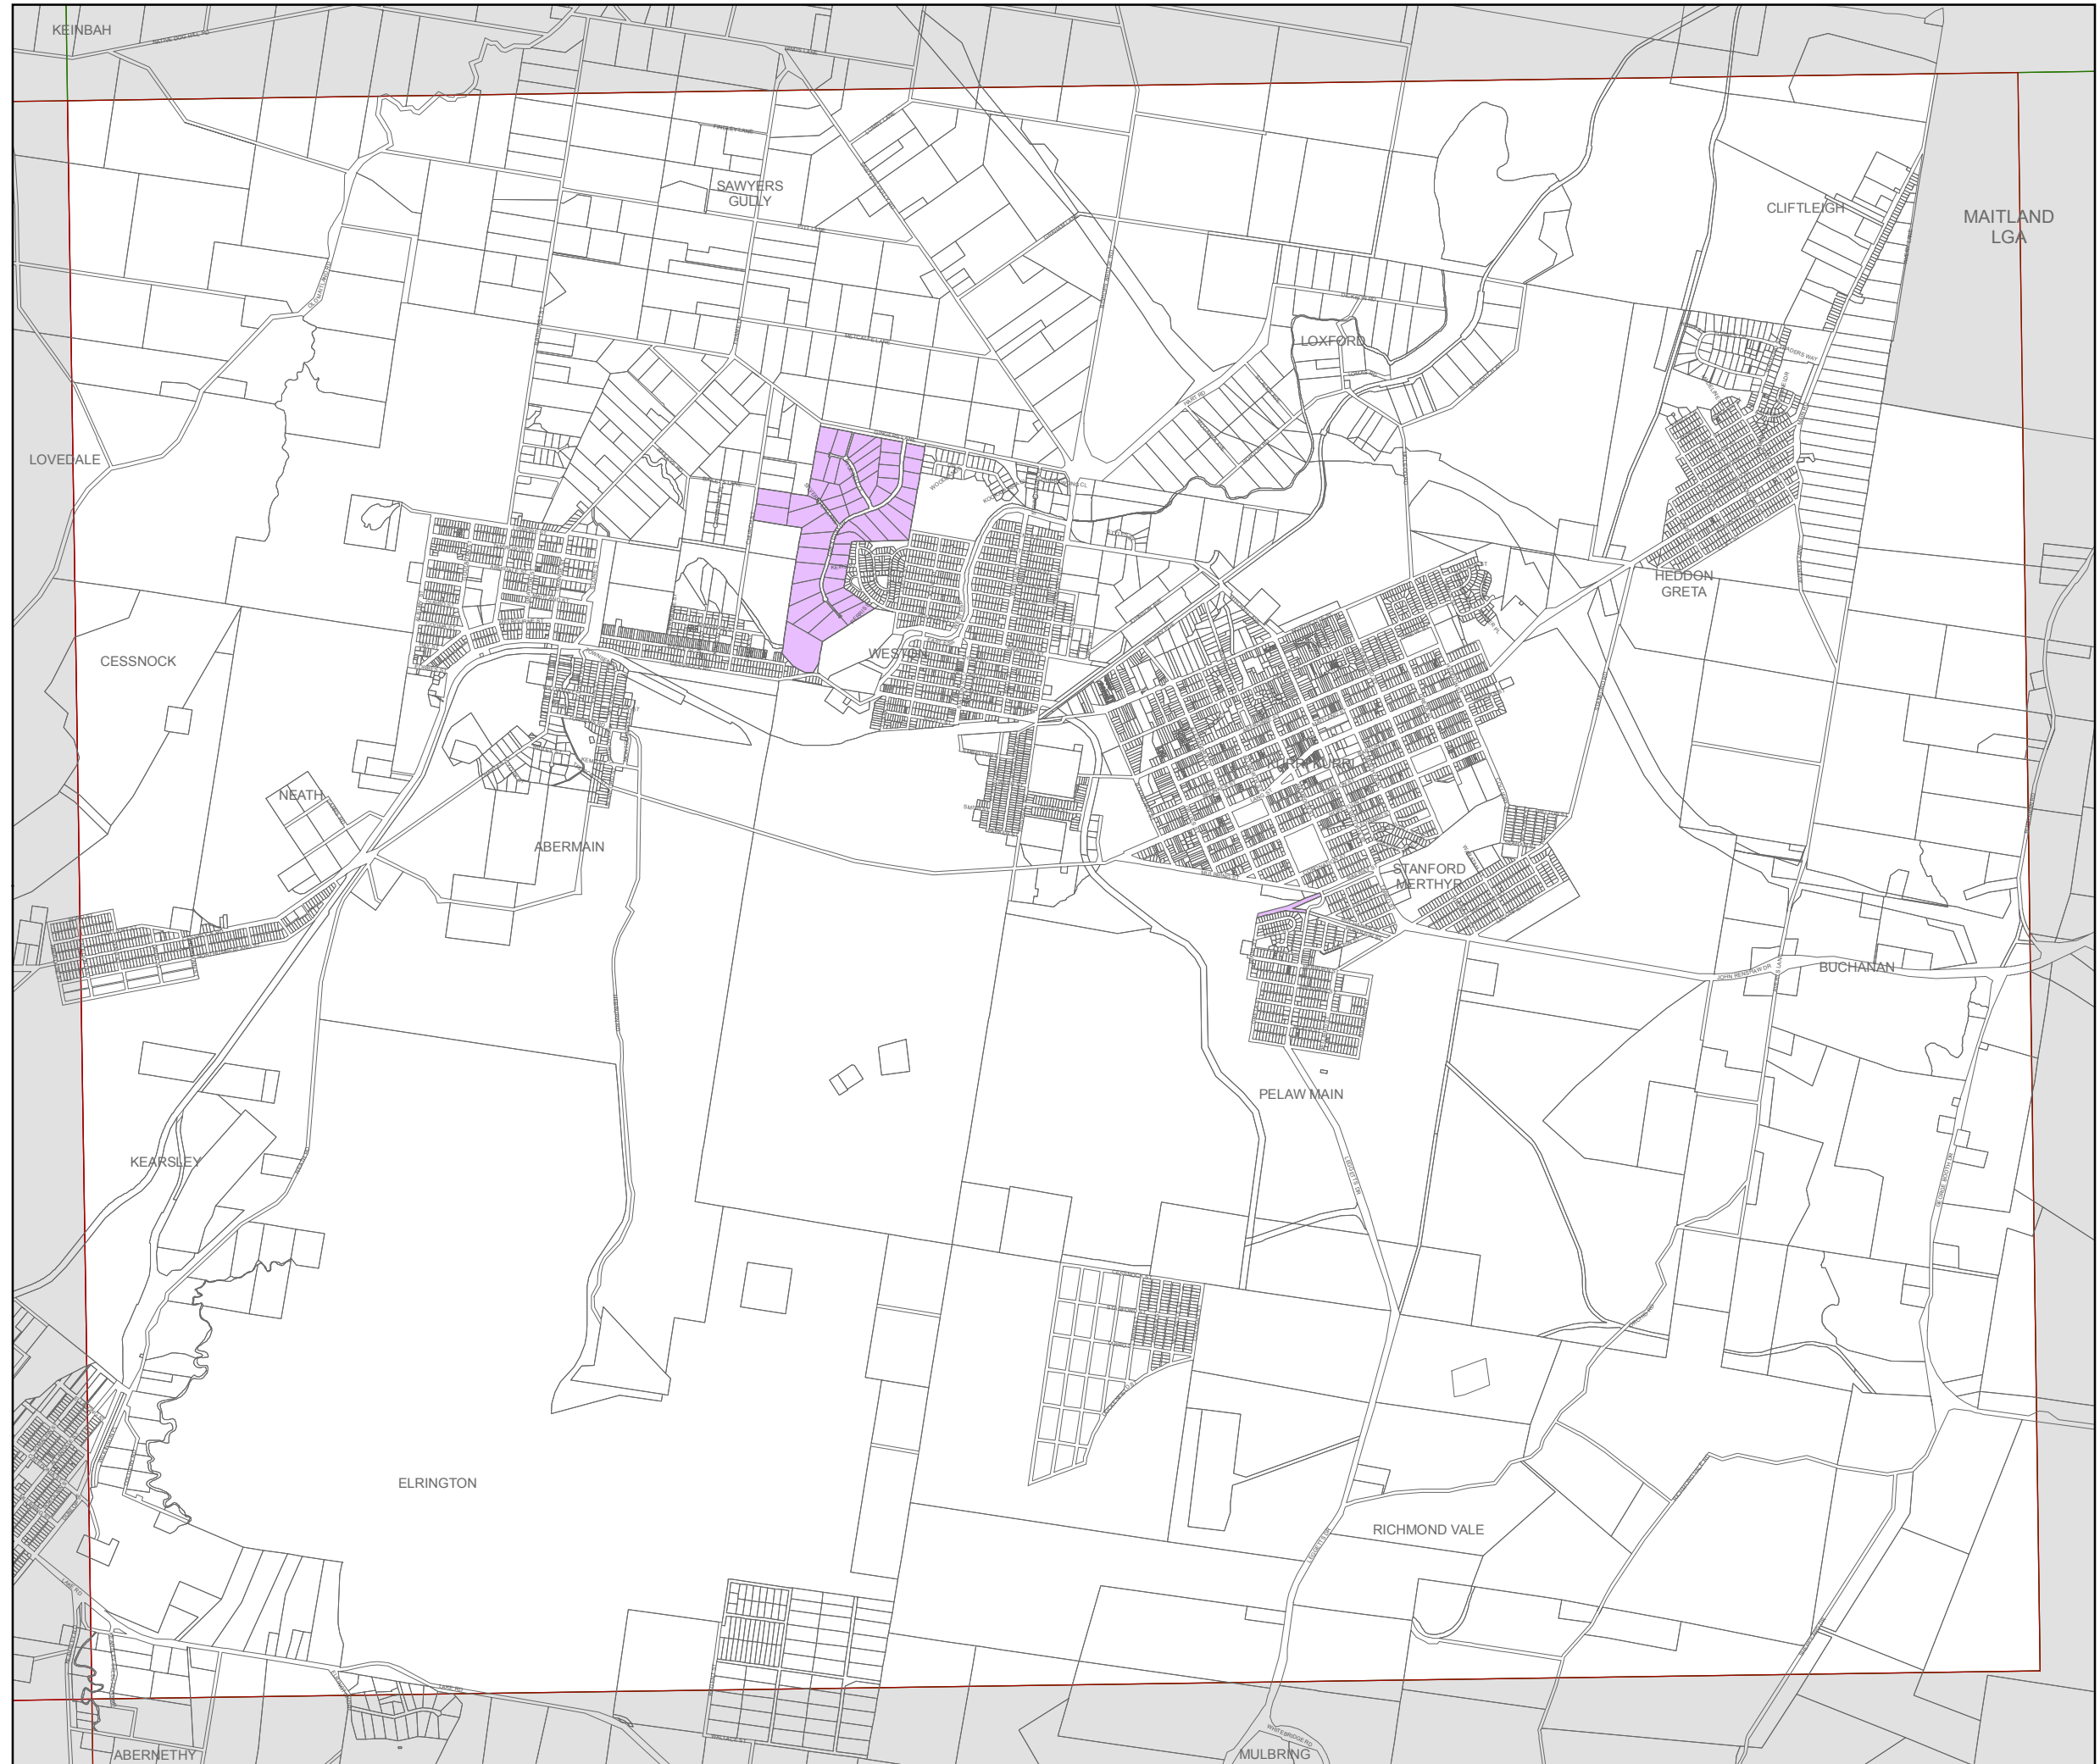

Cessnock Local Environmental Plan 2011

Dwelling Entitlement Map - Sheet DWD_009A

Dwelling Entitlement

Dwelling Entitlement

Cadastre

Cadastre 20/11/2011 © Land and Property Information (LPI)

0 400 800 1,600 Metres

Scale: 1: 40,000 @ A3

Projection: GDA 1994
MGA Zone 56

Map identification number: 1720_COM_DWD_009A_040_20111128