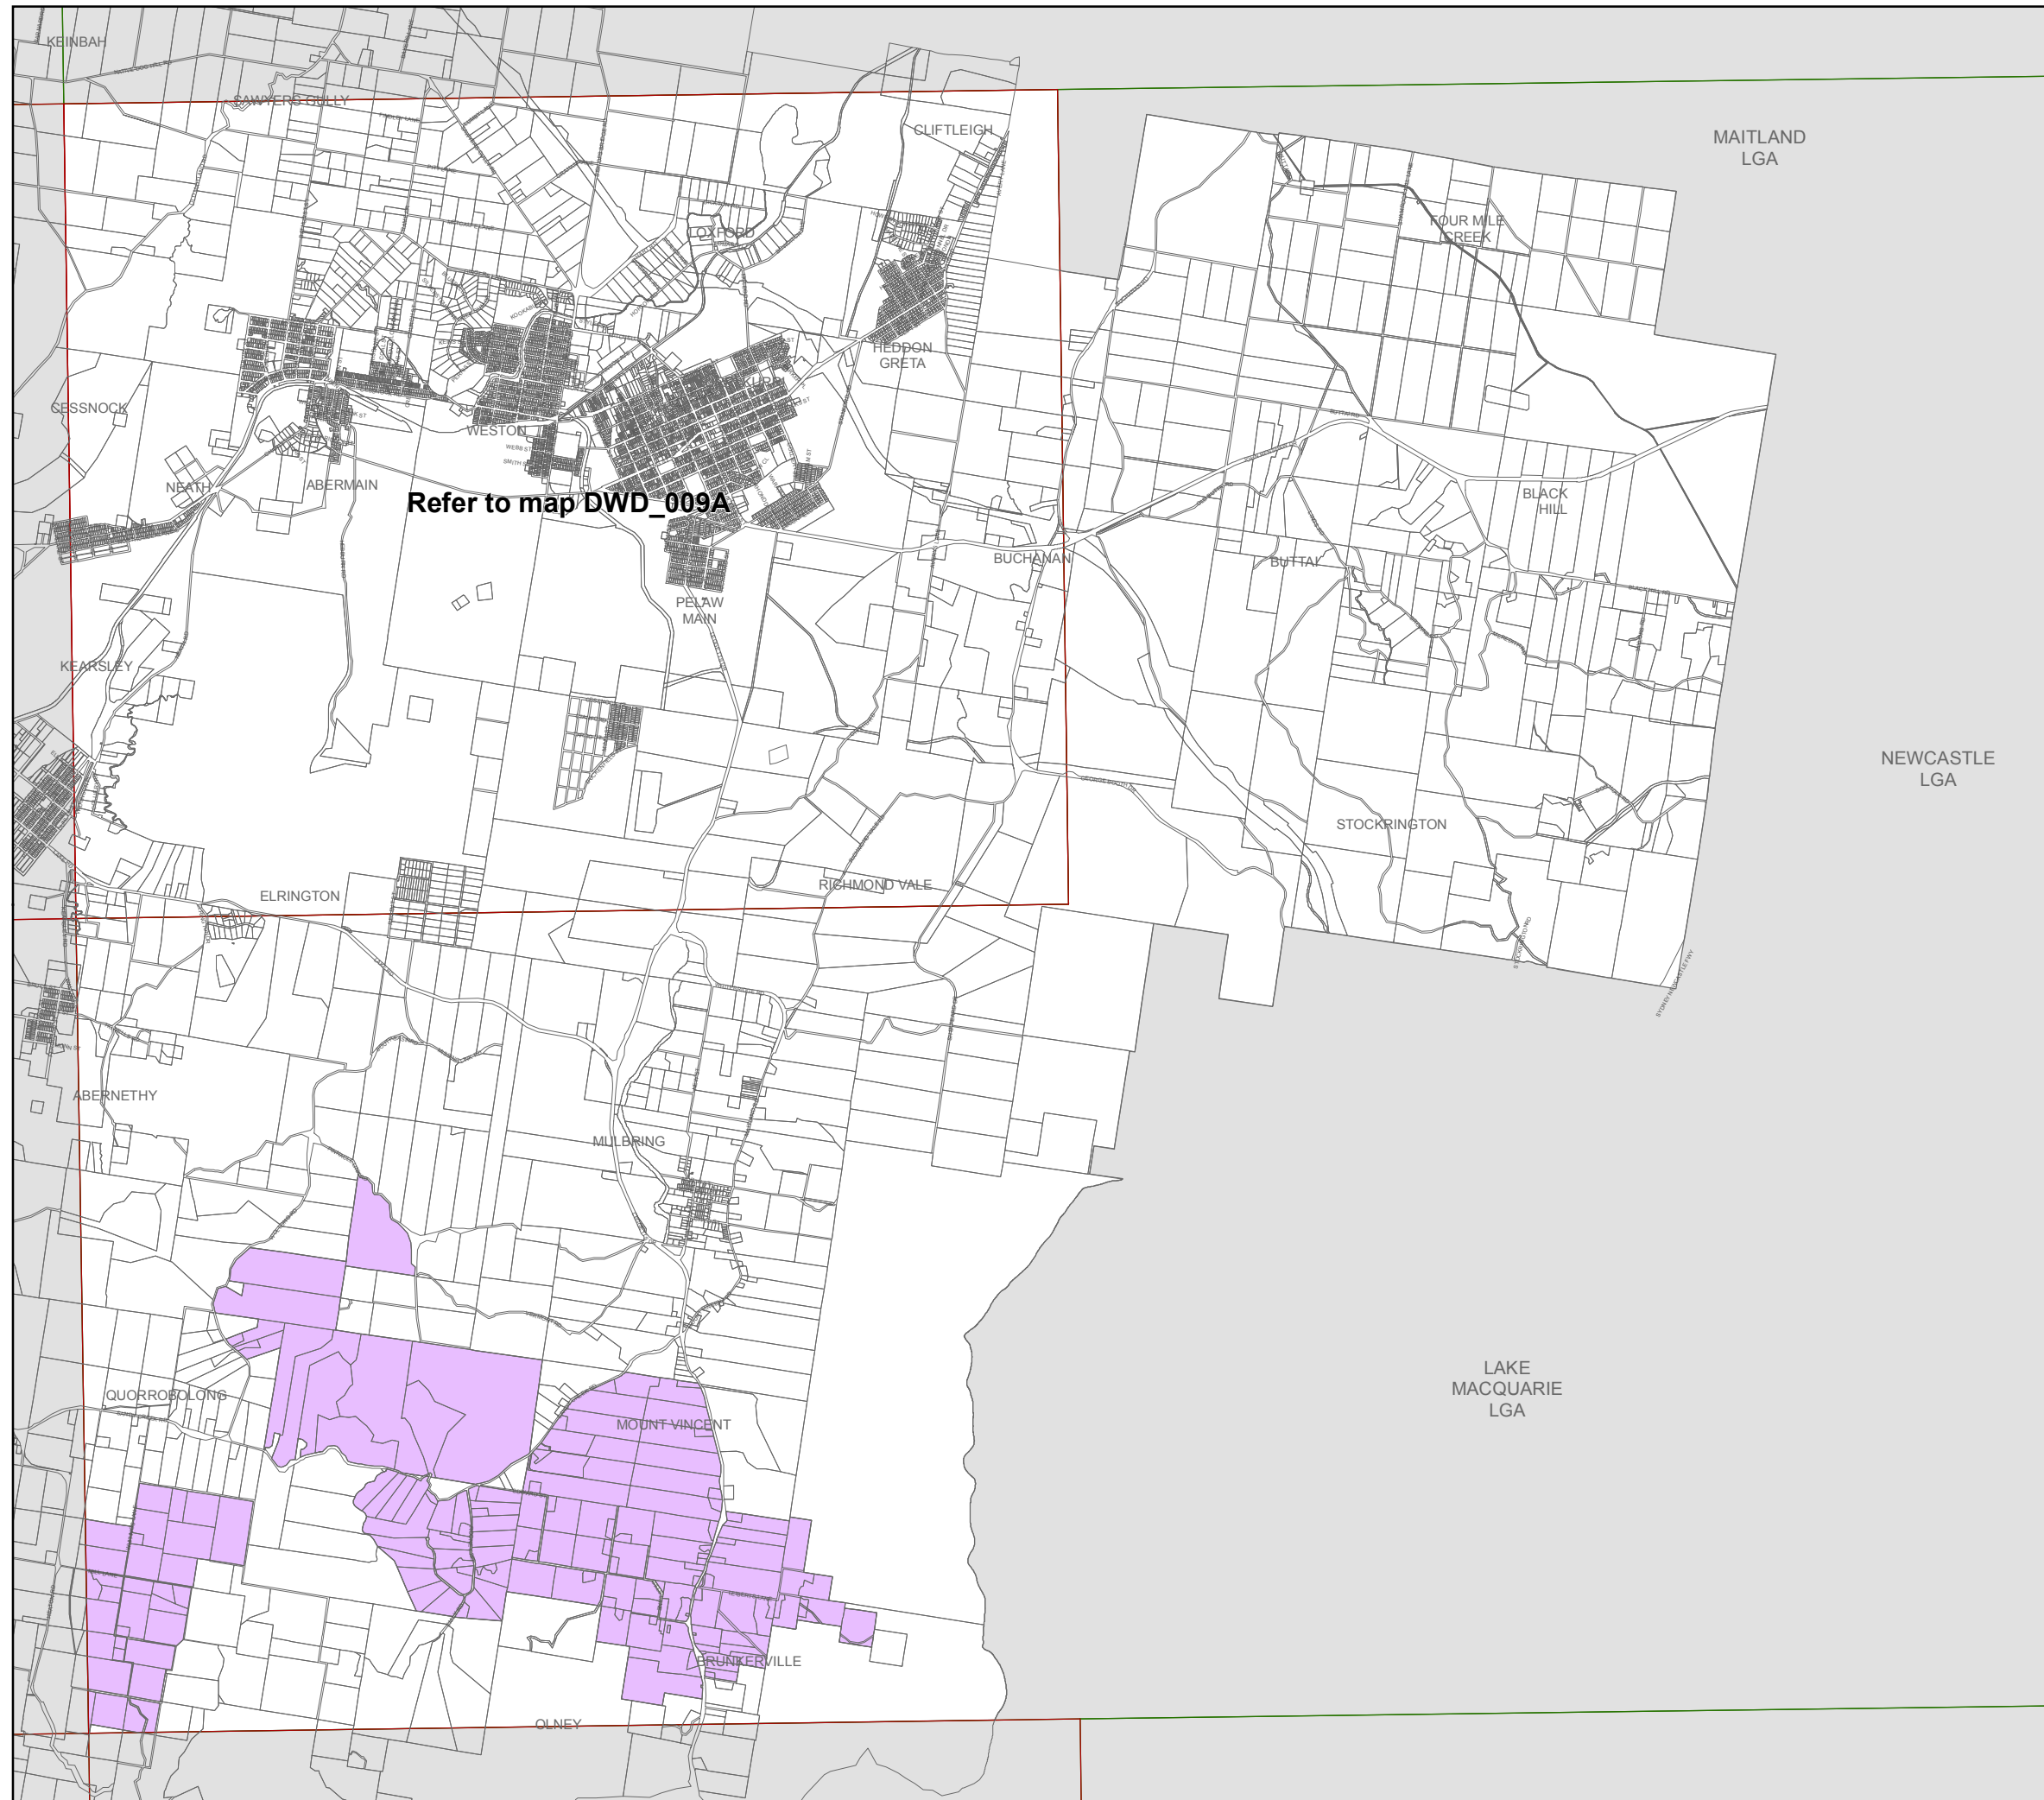

Cessnock Local Environmental Plan 2011

Dwelling Entitlement Map - Sheet DWD_009

Dwelling Entitlement

Dwelling Entitlement

Cadastre

Cadastre 20/11/2011 © Land and Property Information (LPI)

0 750 1,500 3,000 Metres

Scale: 1: 80,000 @ A3

Projection: GDA 1994
MGA Zone 56

Map identification number: 1720_COM_DWD_009_080_20111128