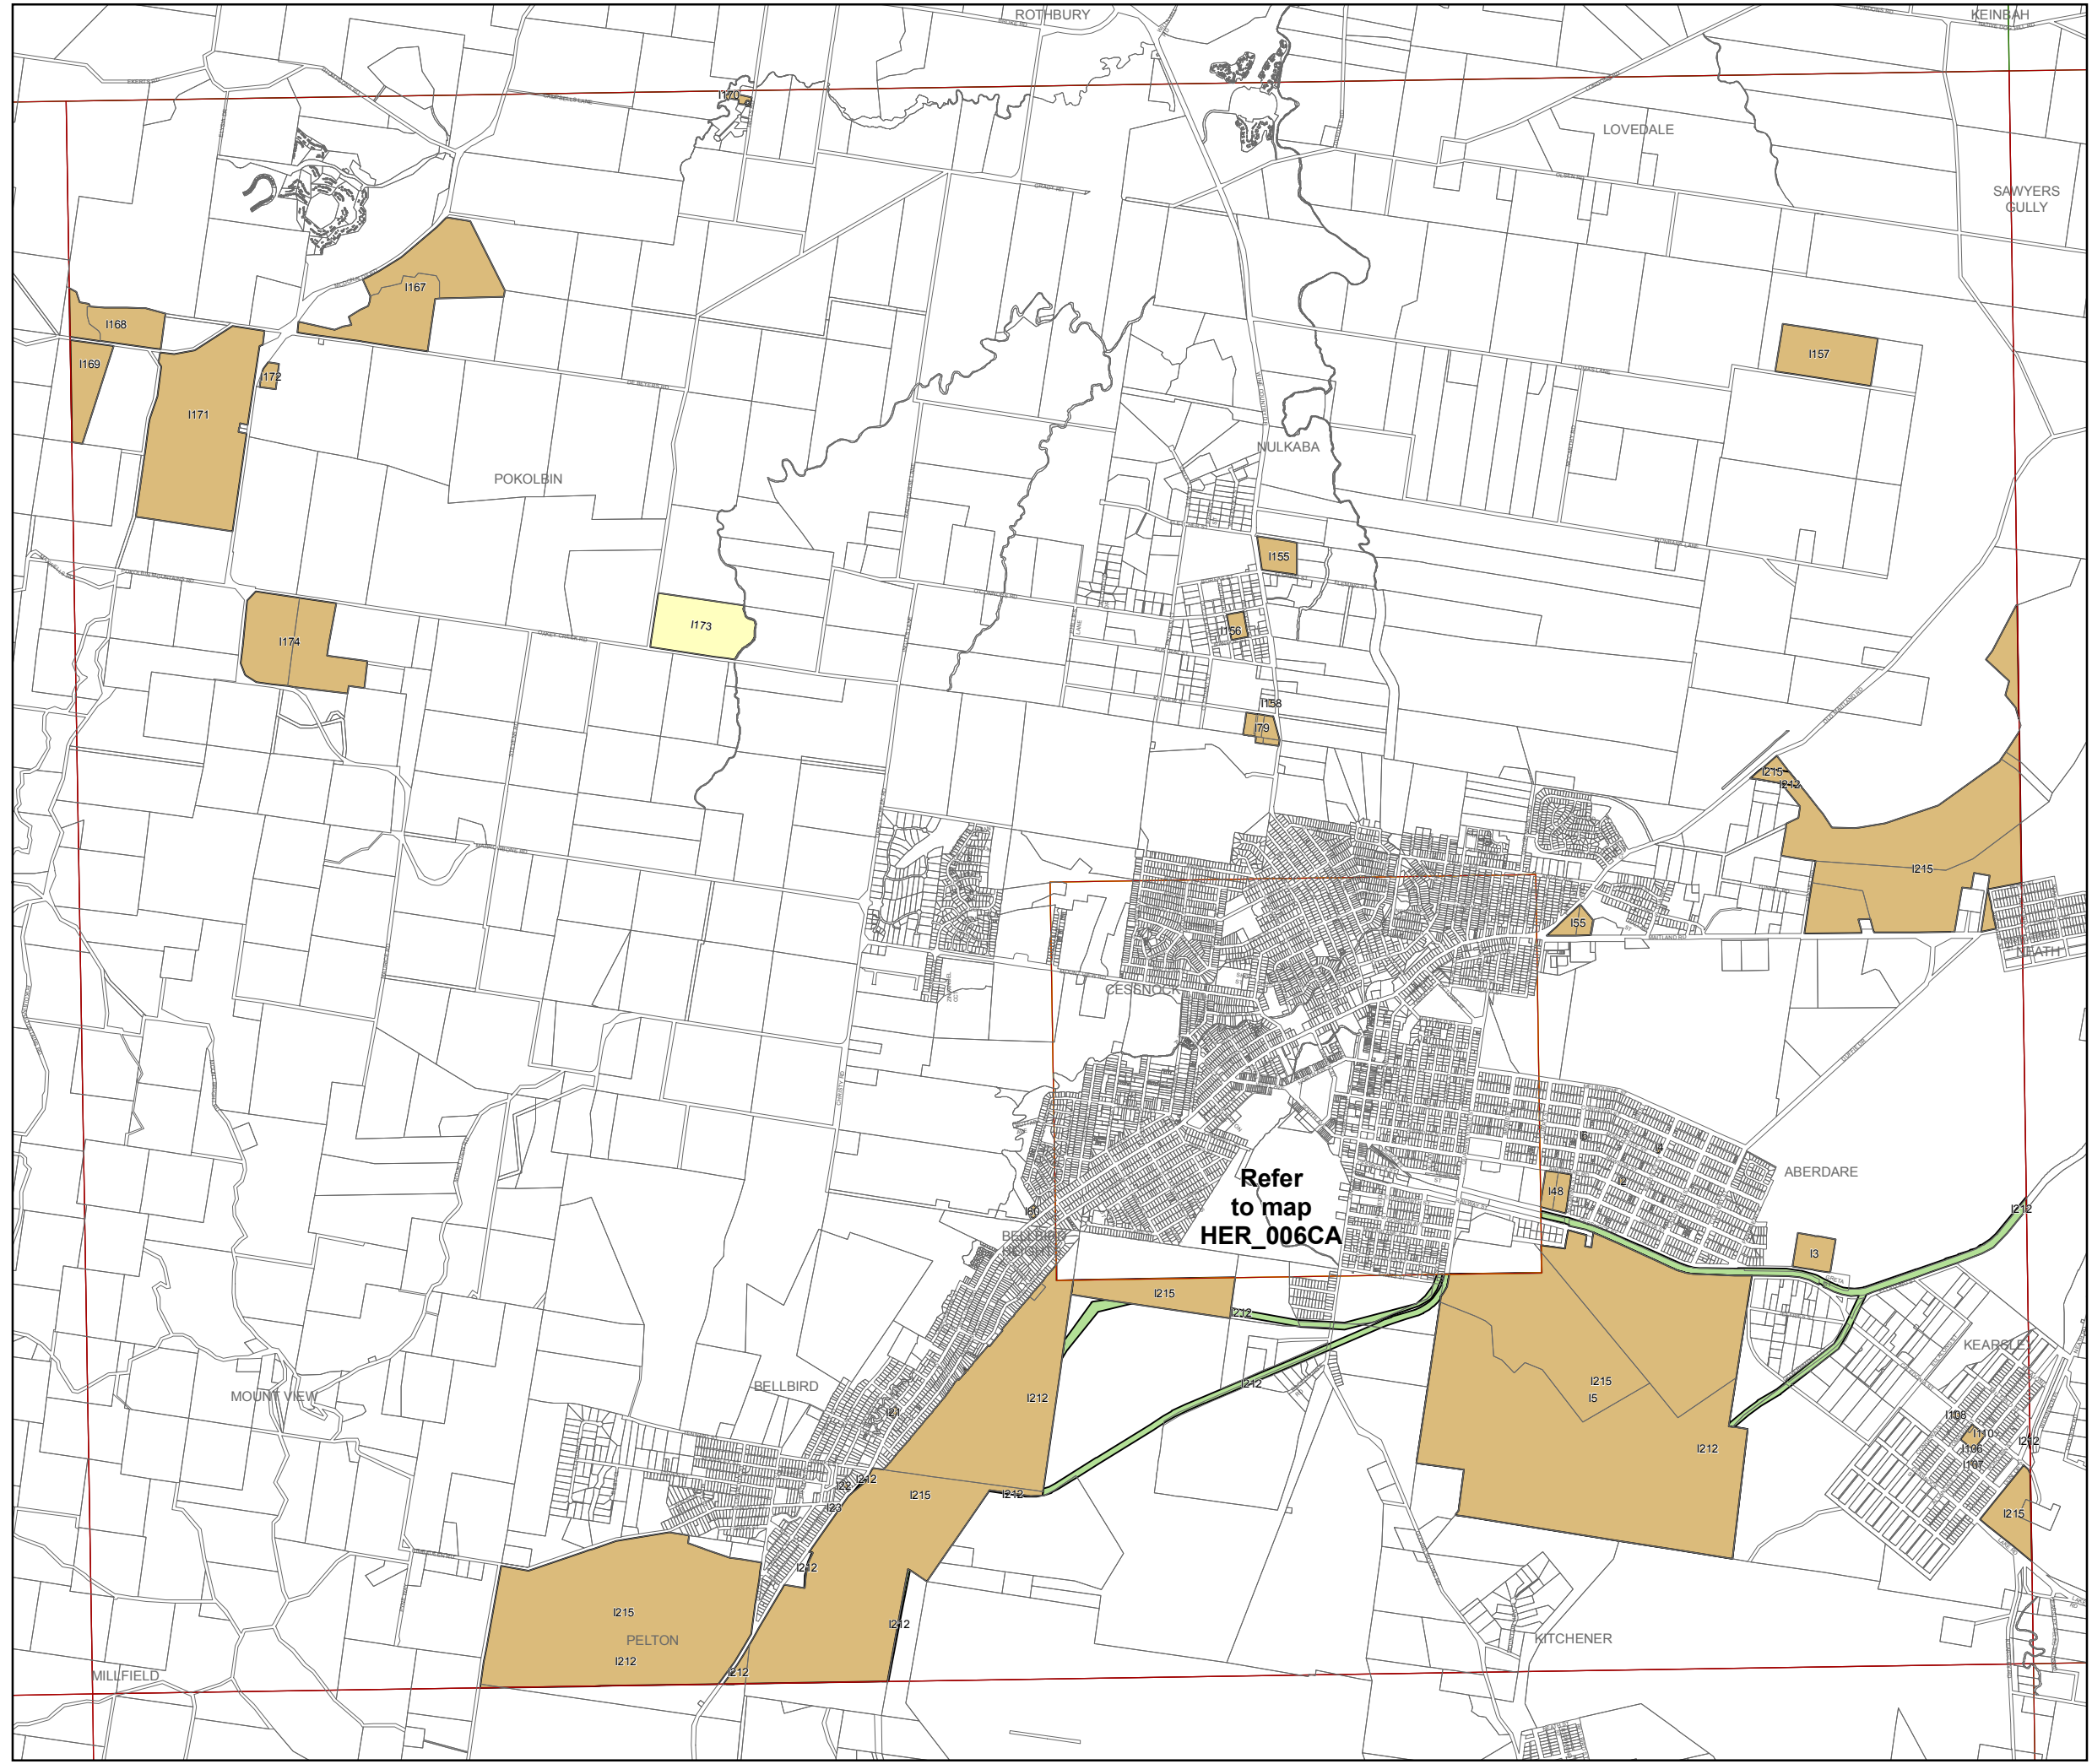

Cessnock Local Environmental Plan 2011

Heritage Map - Sheet HER_006C

Heritage

-  Conservation area - General
-  Aboriginal Place of Heritage Significance
-  Item - Archaeological
-  Item - General
-  Item - Landscape

Cadastre

-  Cadastre 20/11/2011 © Land and Property Information (LPI)

Scale: 1: 40,000 @ A3

Projection: GDA 1994
MGA Zone 56

Map identification number: 1720_COM_HER_006C_040_20111128