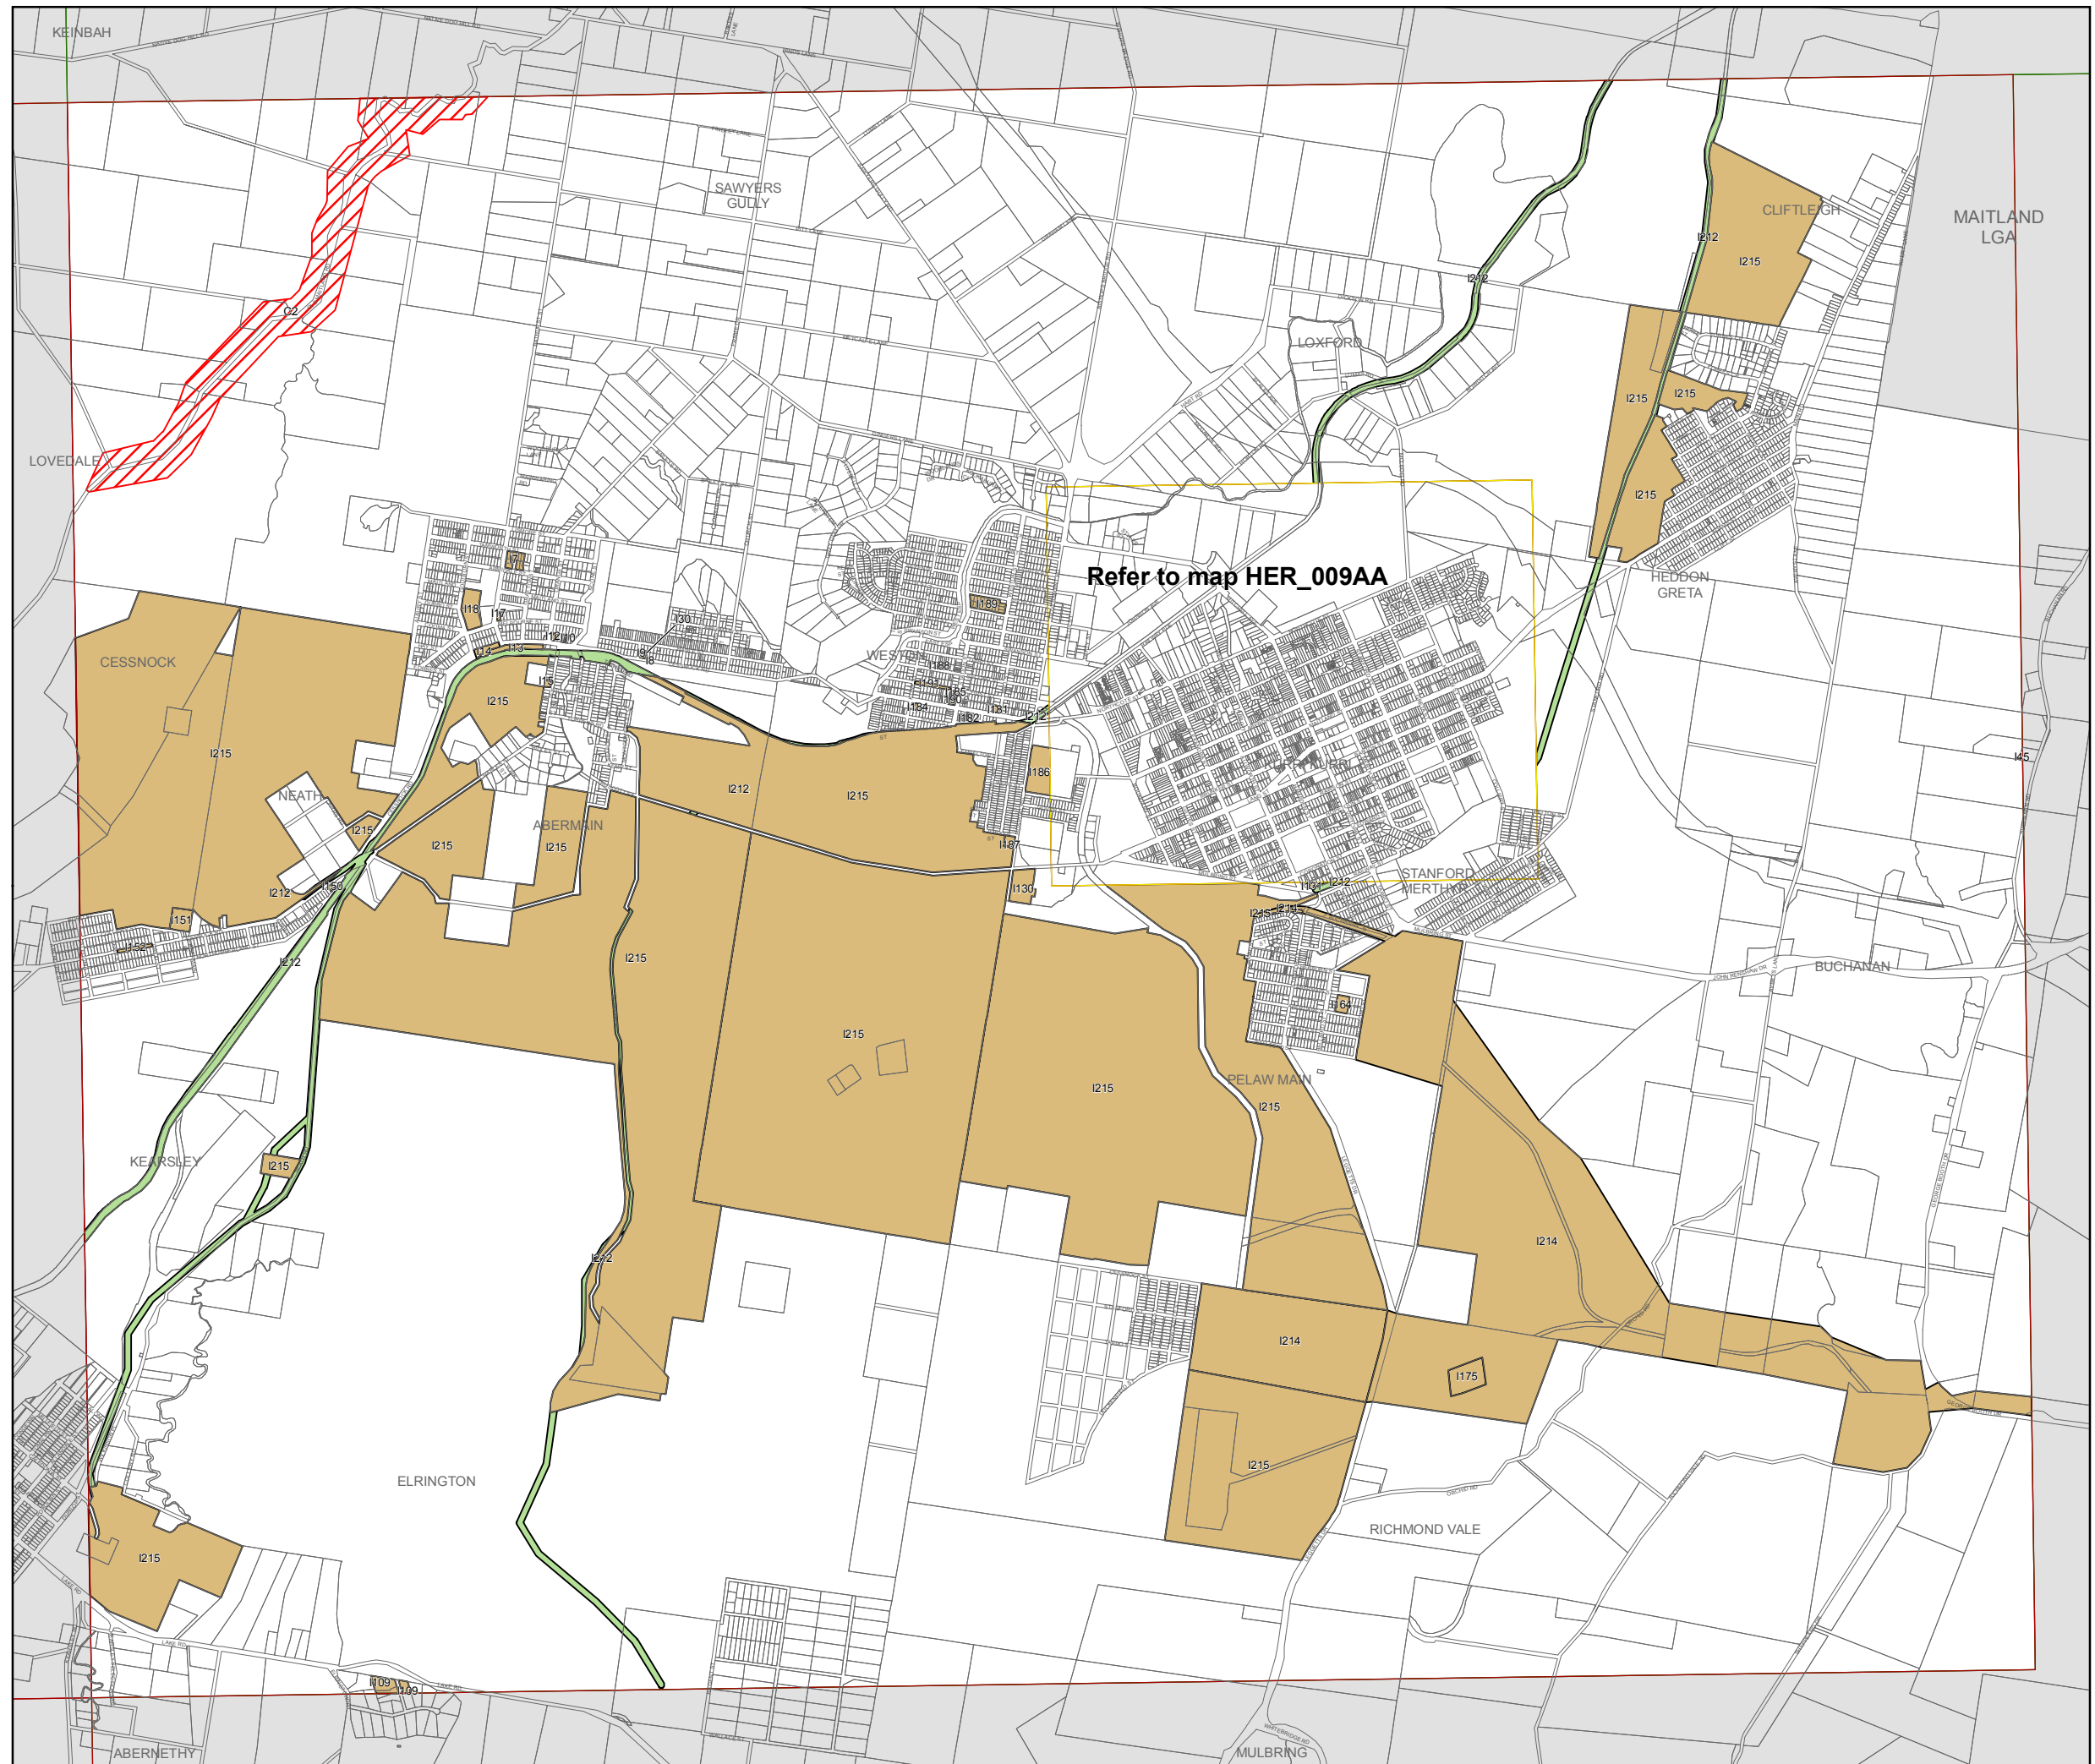

Cessnock Local Environmental Plan 2011

Heritage Map - Sheet HER_009A

Heritage

-  Conservation area - General
-  Aboriginal Place of Heritage Significance
-  Item - Archaeological
-  Item - General
-  Item - Landscape

Cadastral

-  Cadastral 20/11/2011 © Land and Property Information (LPI)

Scale: 1: 40,000 @ A3

Projection: GDA 1994
MGA Zone 56

Map identification number: 1720_COM_HER_009A_040_20111128