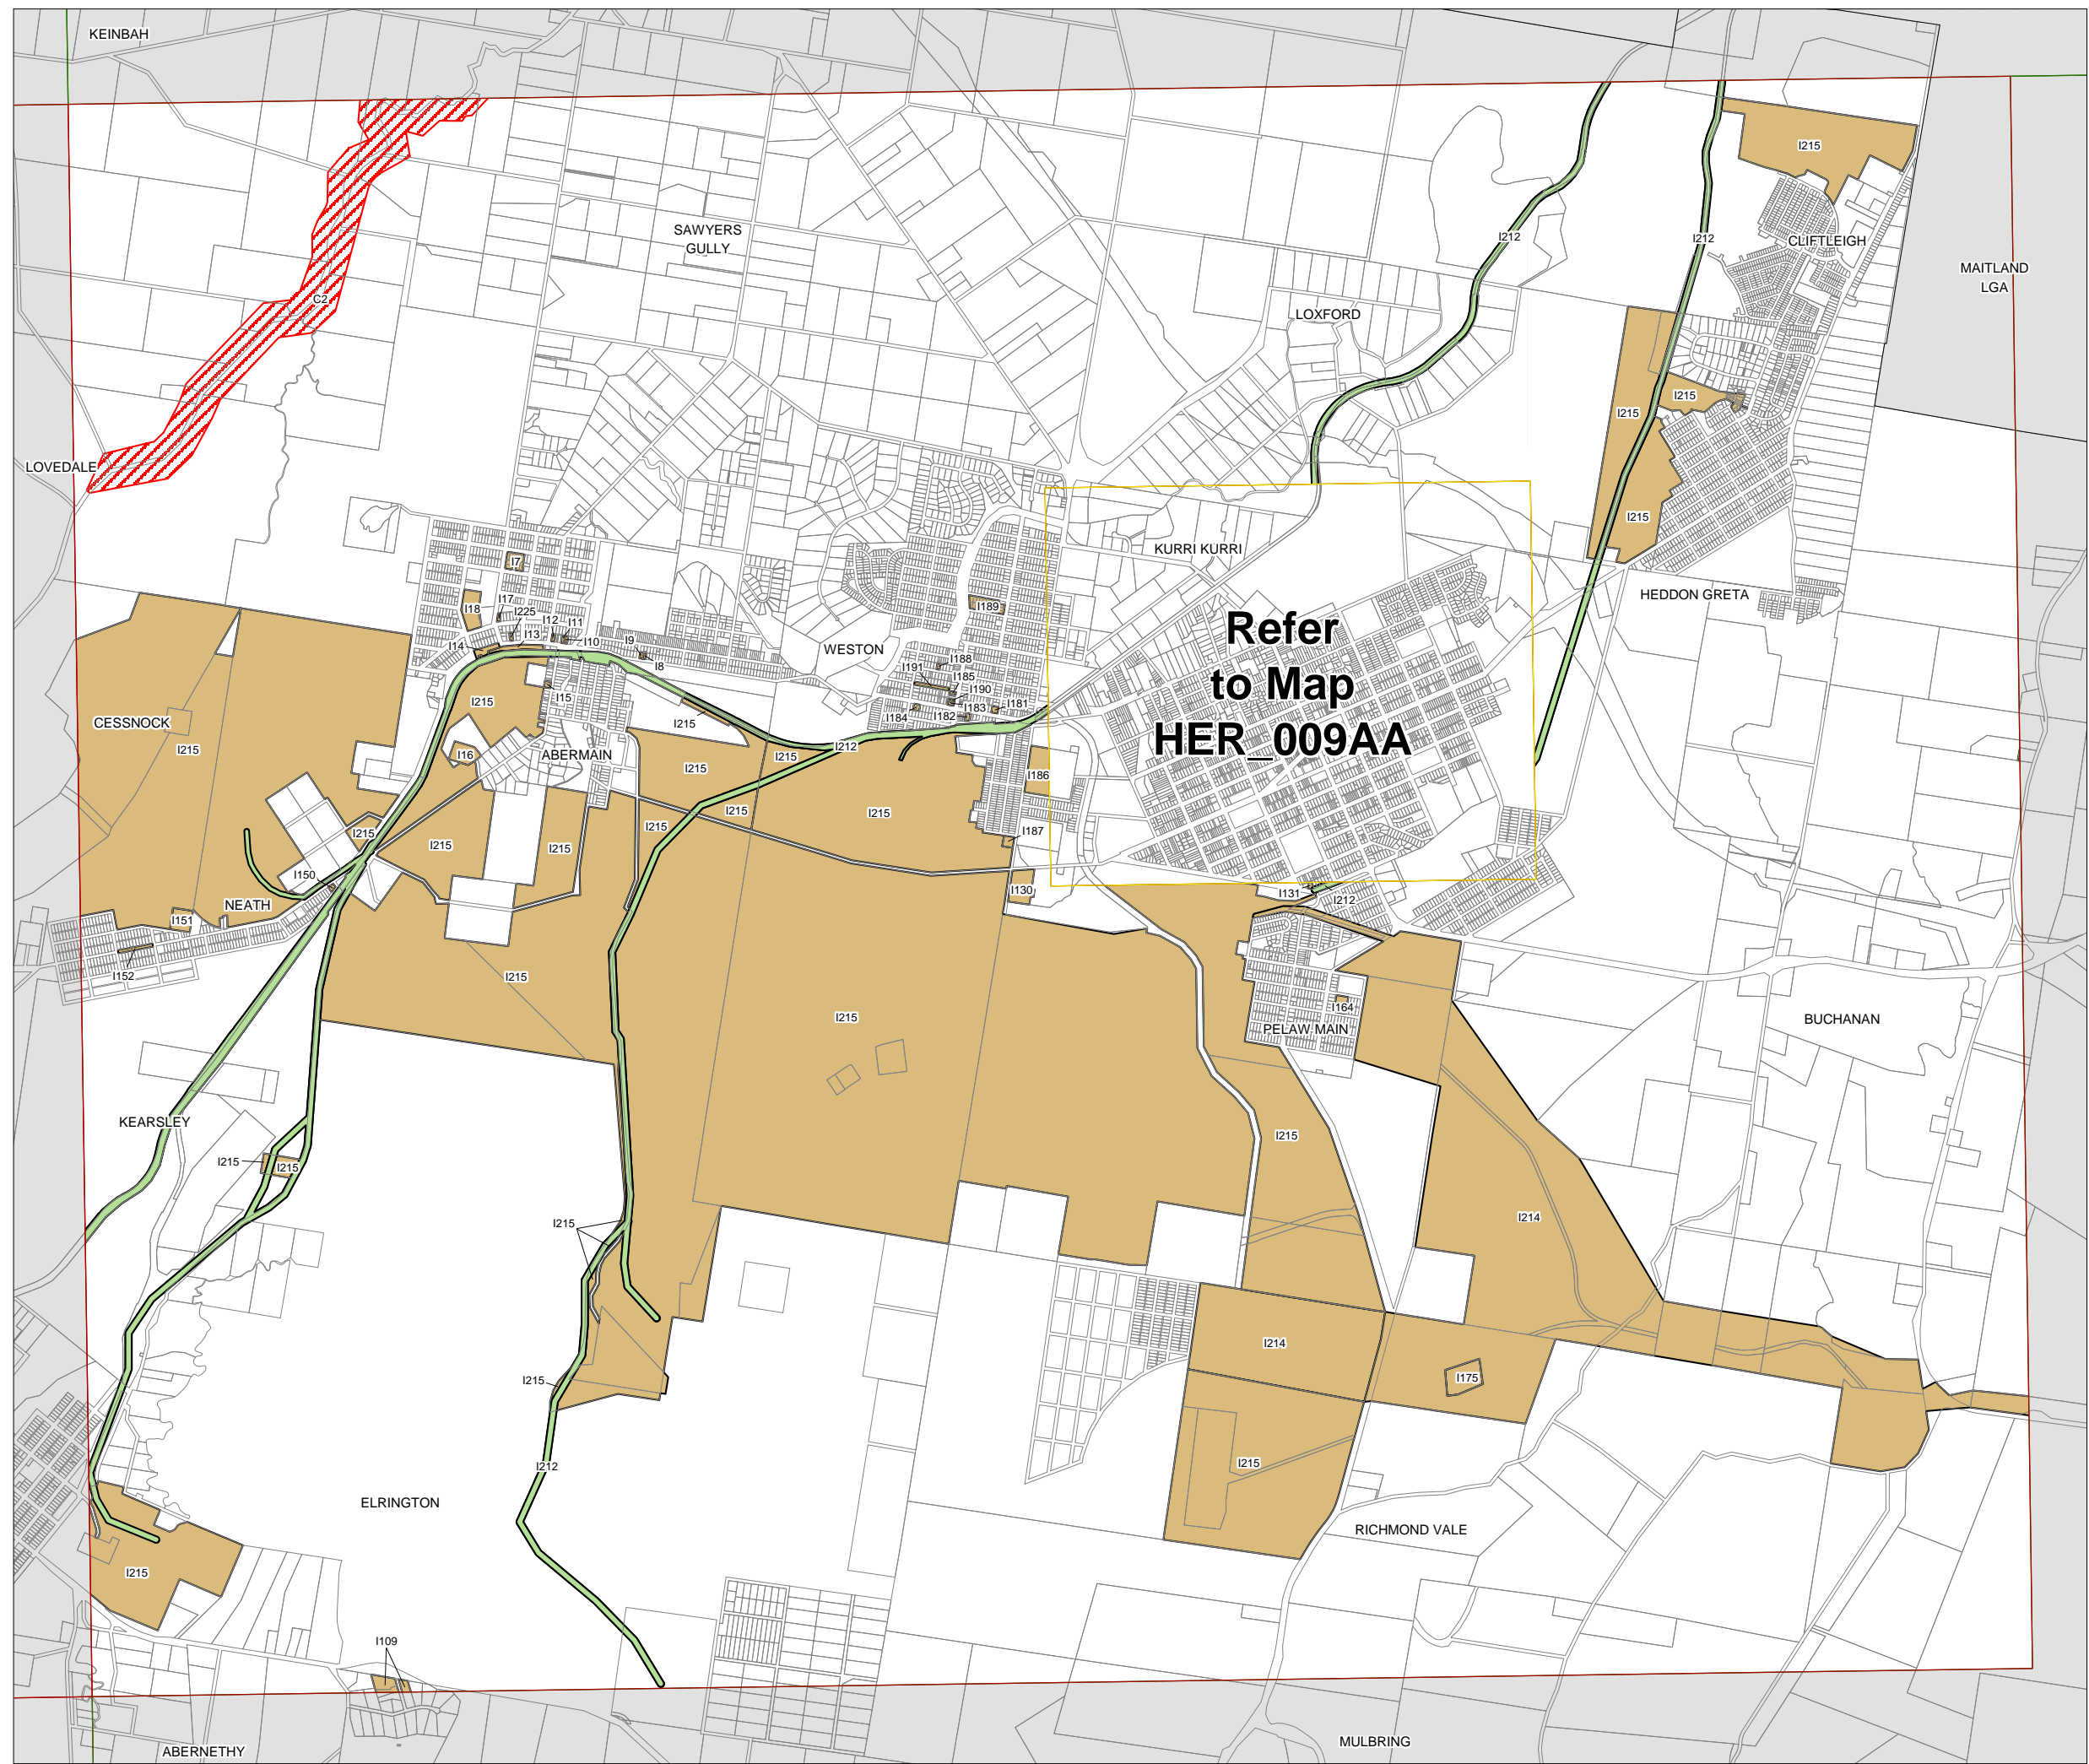

Cessnock Local Environmental Plan 2011

Heritage Map - Sheet HER_009A

Heritage

-  Conservation Area - General
-  Aboriginal Place of Heritage Significance
-  Item - Archaeological
-  Item - General
-  Item - Landscape

Cadastre

 Cadastre 08/02/2019 © Spatial Services

Scale 1:40,000 @ A3

Projection GDA 1994
Zone 56