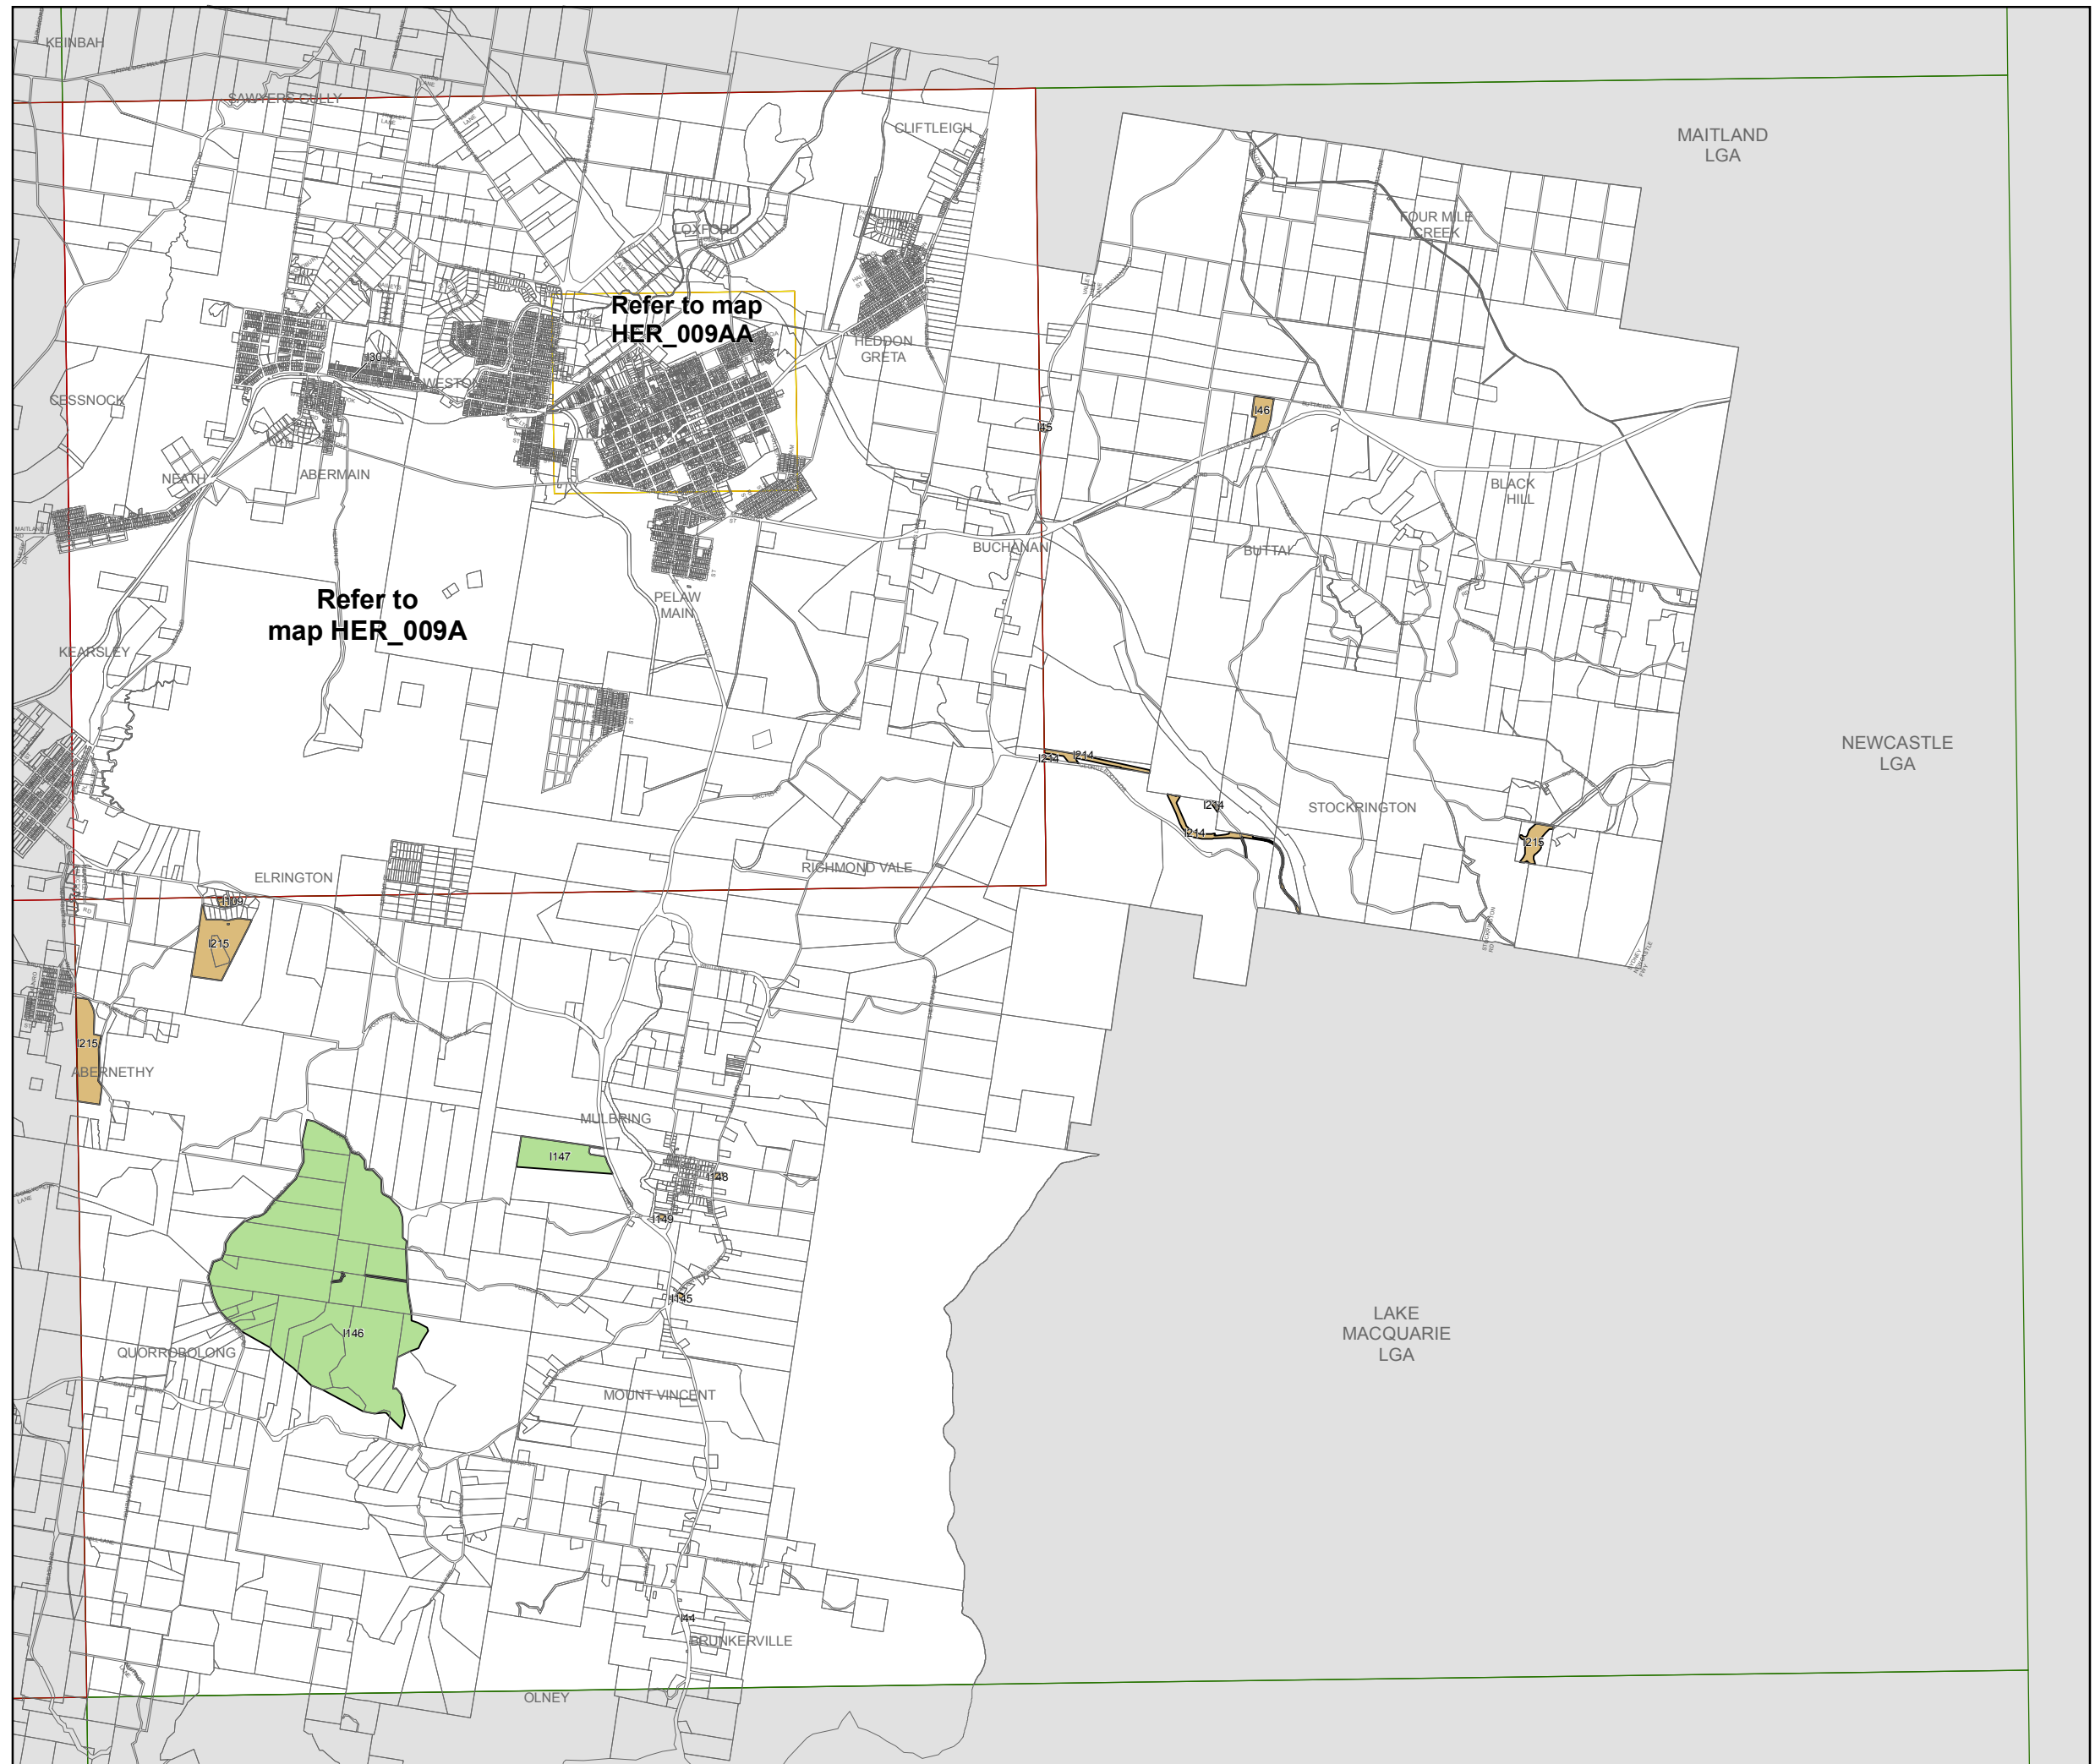

Cessnock Local Environmental Plan 2011

Heritage Map - Sheet HER_009

Heritage

-  Conservation area - General
-  Aboriginal Place of Heritage Significance
-  Item - Archaeological
-  Item - General
-  Item - Landscape

Cadastre

-  Cadastre 20/11/2011 © Land and Property Information (LPI)

Scale: 1: 80,000 @ A3

Projection: GDA 1994
MGA Zone 56