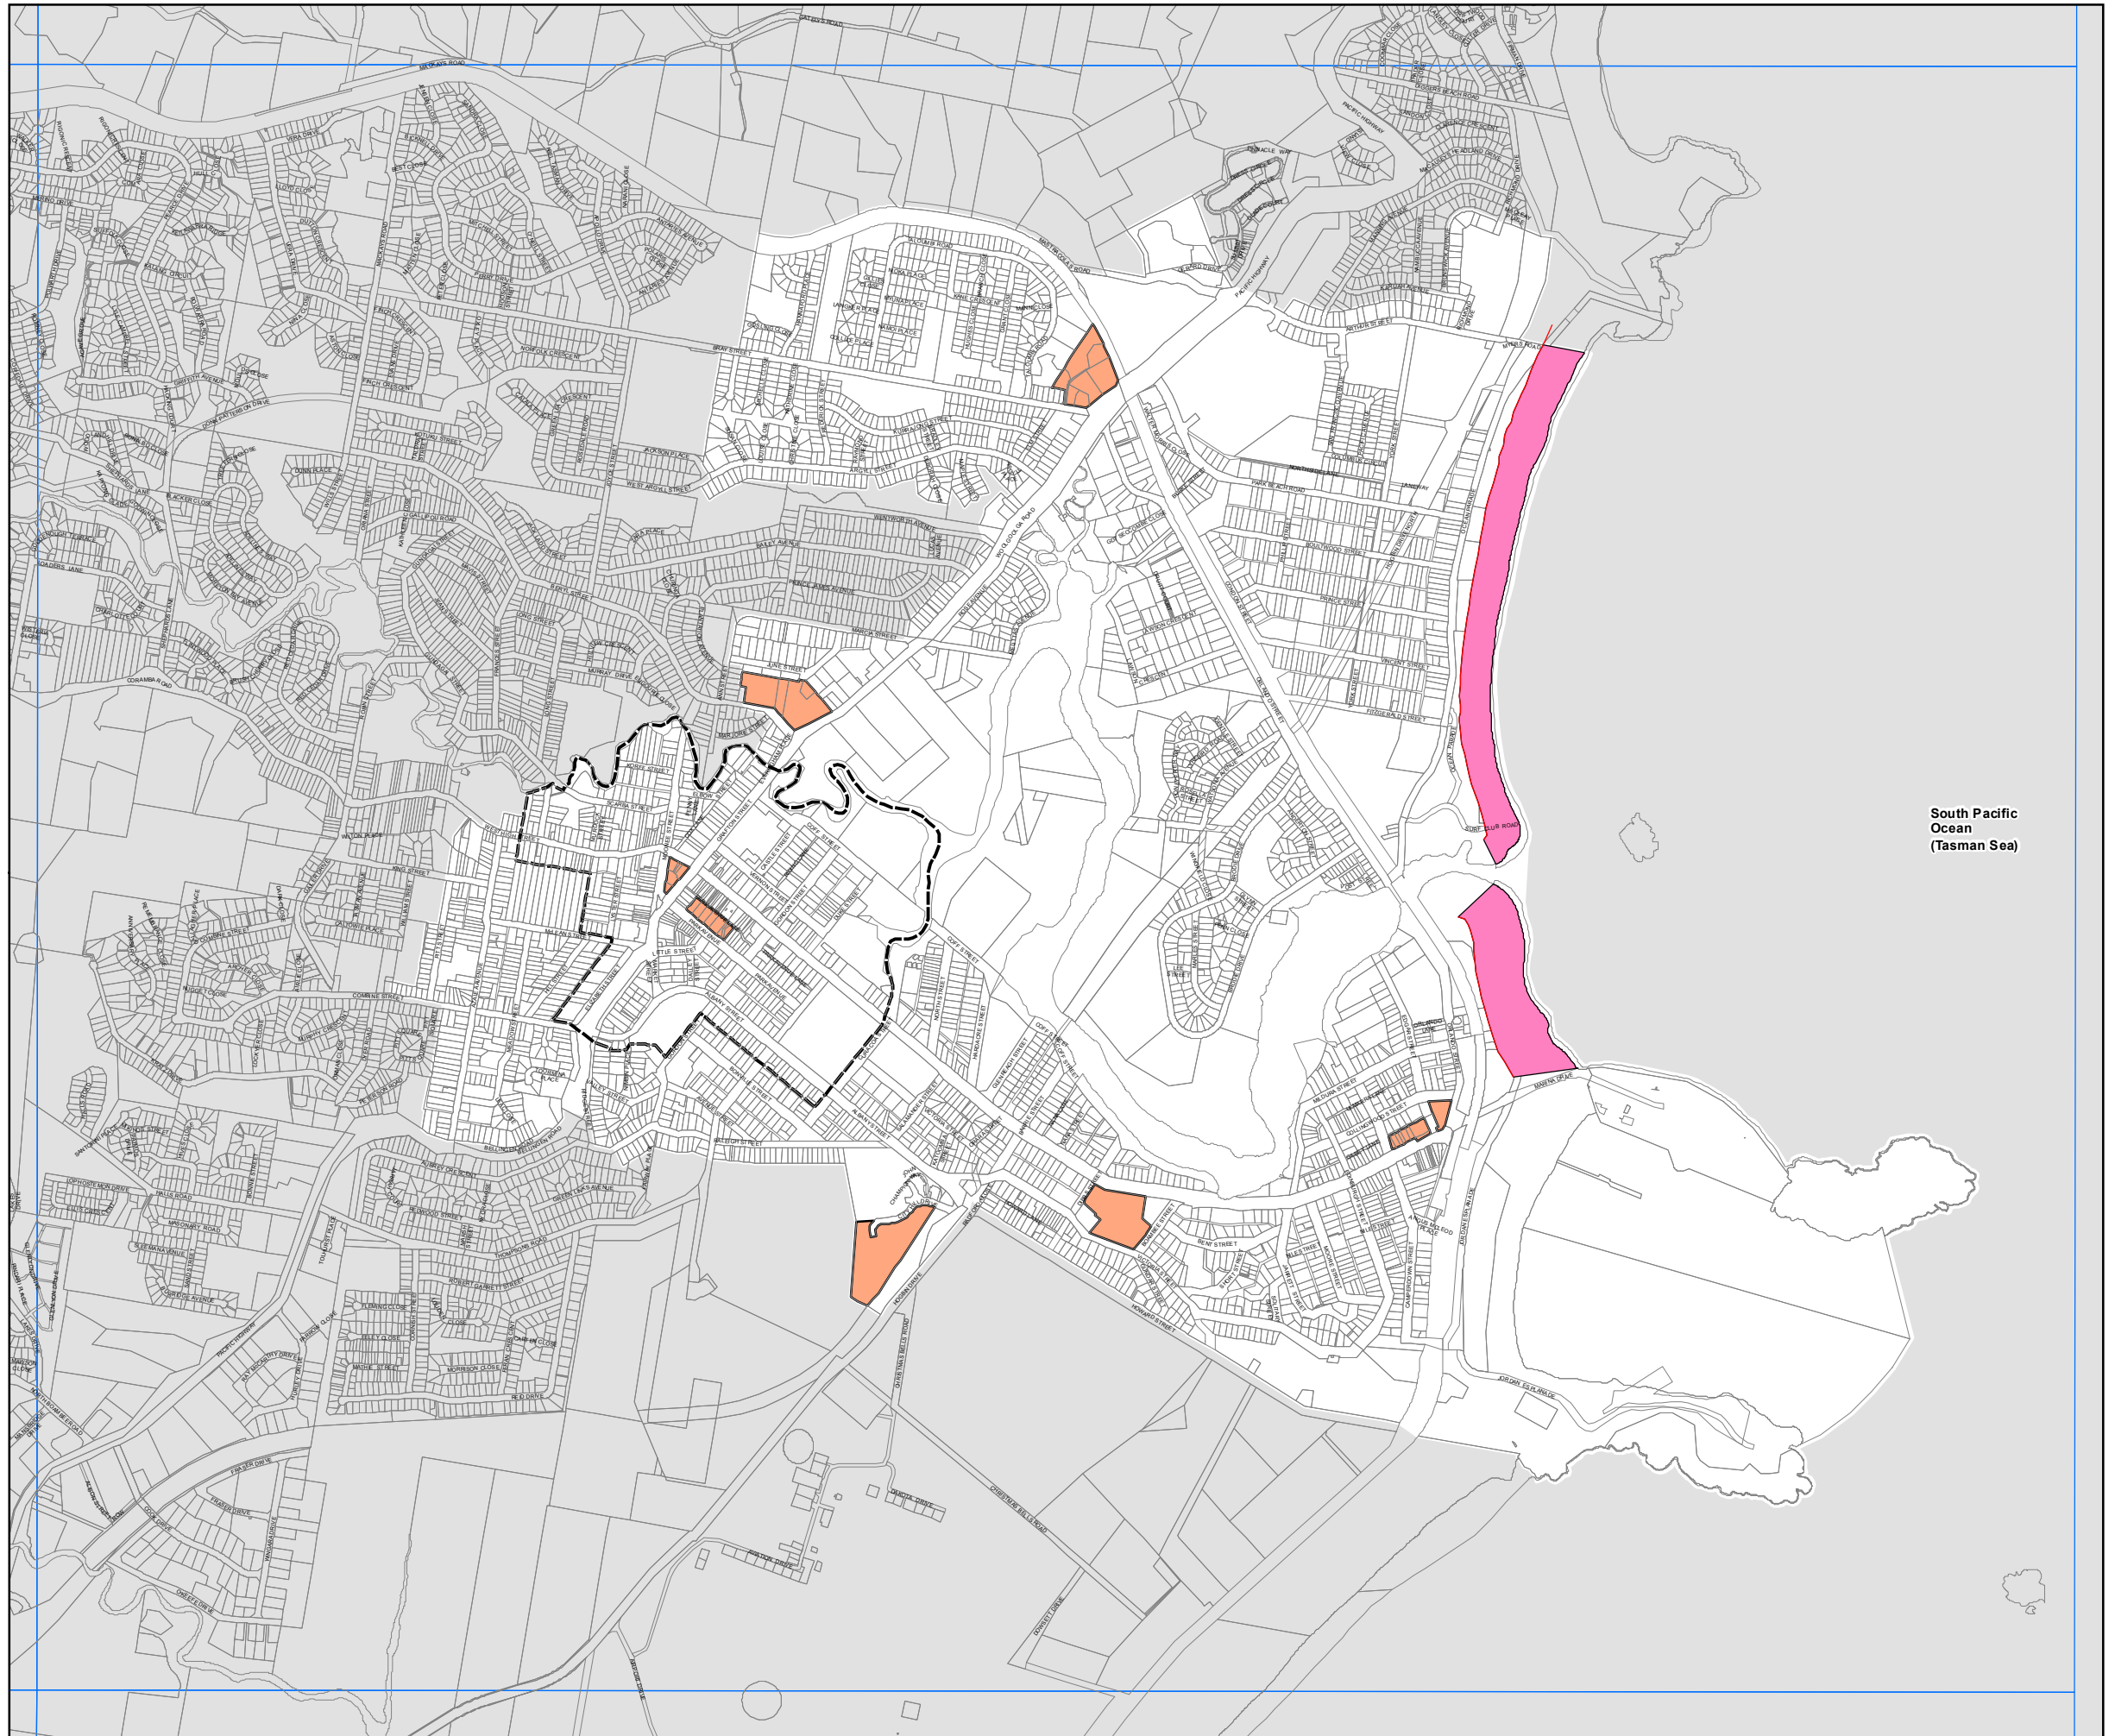

**Coffs Harbour  
City Centre  
Local Environmental  
Plan 2011**

Central Business District Map -  
Key Sites Map -  
Foreshore Building Line Map -  
Sheet CL1\_001

**Central Business District**

▭ CBD

**Key Sites**

■ Key Site

**Foreshore Building Line**

■ Foreshore Area

— Foreshore Building Line

**Cadastre**

□ Base Data 1990 © NSW LPMA  
Addendum Data 02/08/2011  
© Coffs Harbour City Council

N

0 200 400 600 Metres

Projection: GDA 1994  
MGA Zone 56

Scale: 1:20,000 @ A3

Map identification number: 1800\_CEN\_CL1\_001\_020\_20110802