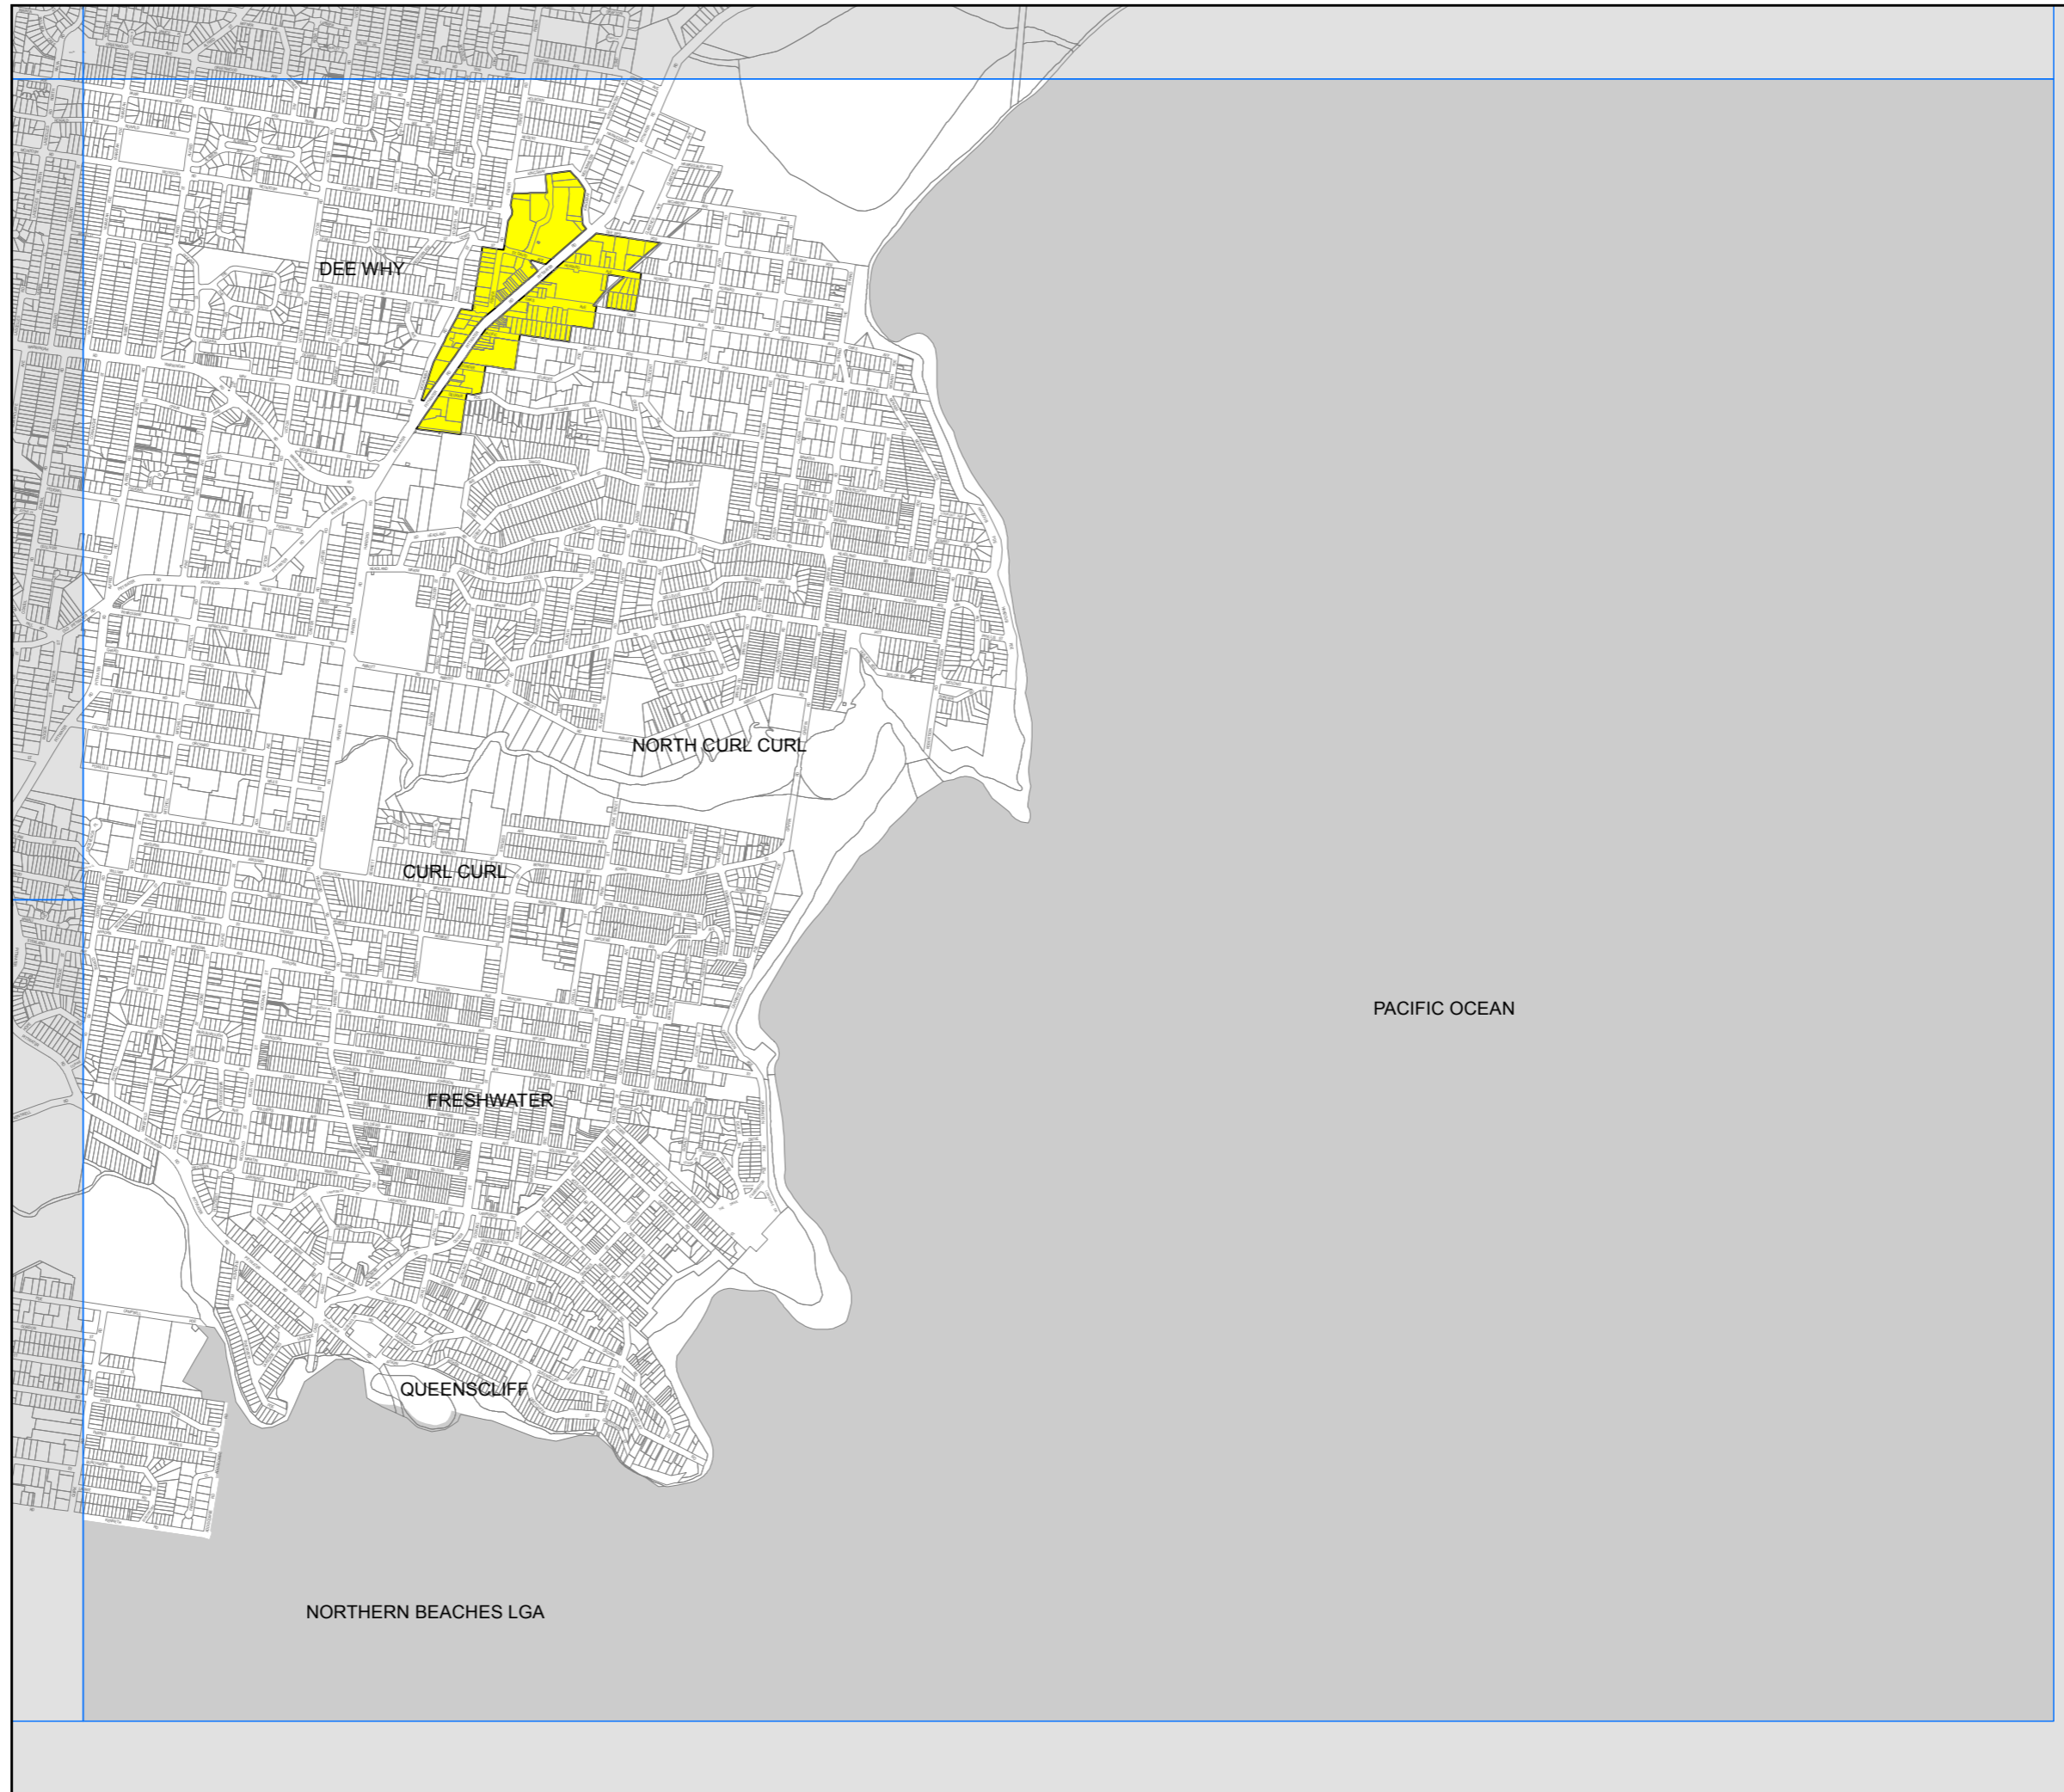

# Warringah Local Environmental Plan 2011

## Centres Map - Sheet CEN\_010

### Centres

 Dee Why Town Centre

### Cadastre

 Cadastre 11/09/2018 © Northern Beaches Council

0 200 400 Metres

Scale: 1:20,000 @ A3

Projection: GDA 1994  
Zone 56

Map identification number: 1800\_COM\_CEN\_010\_020\_20180911