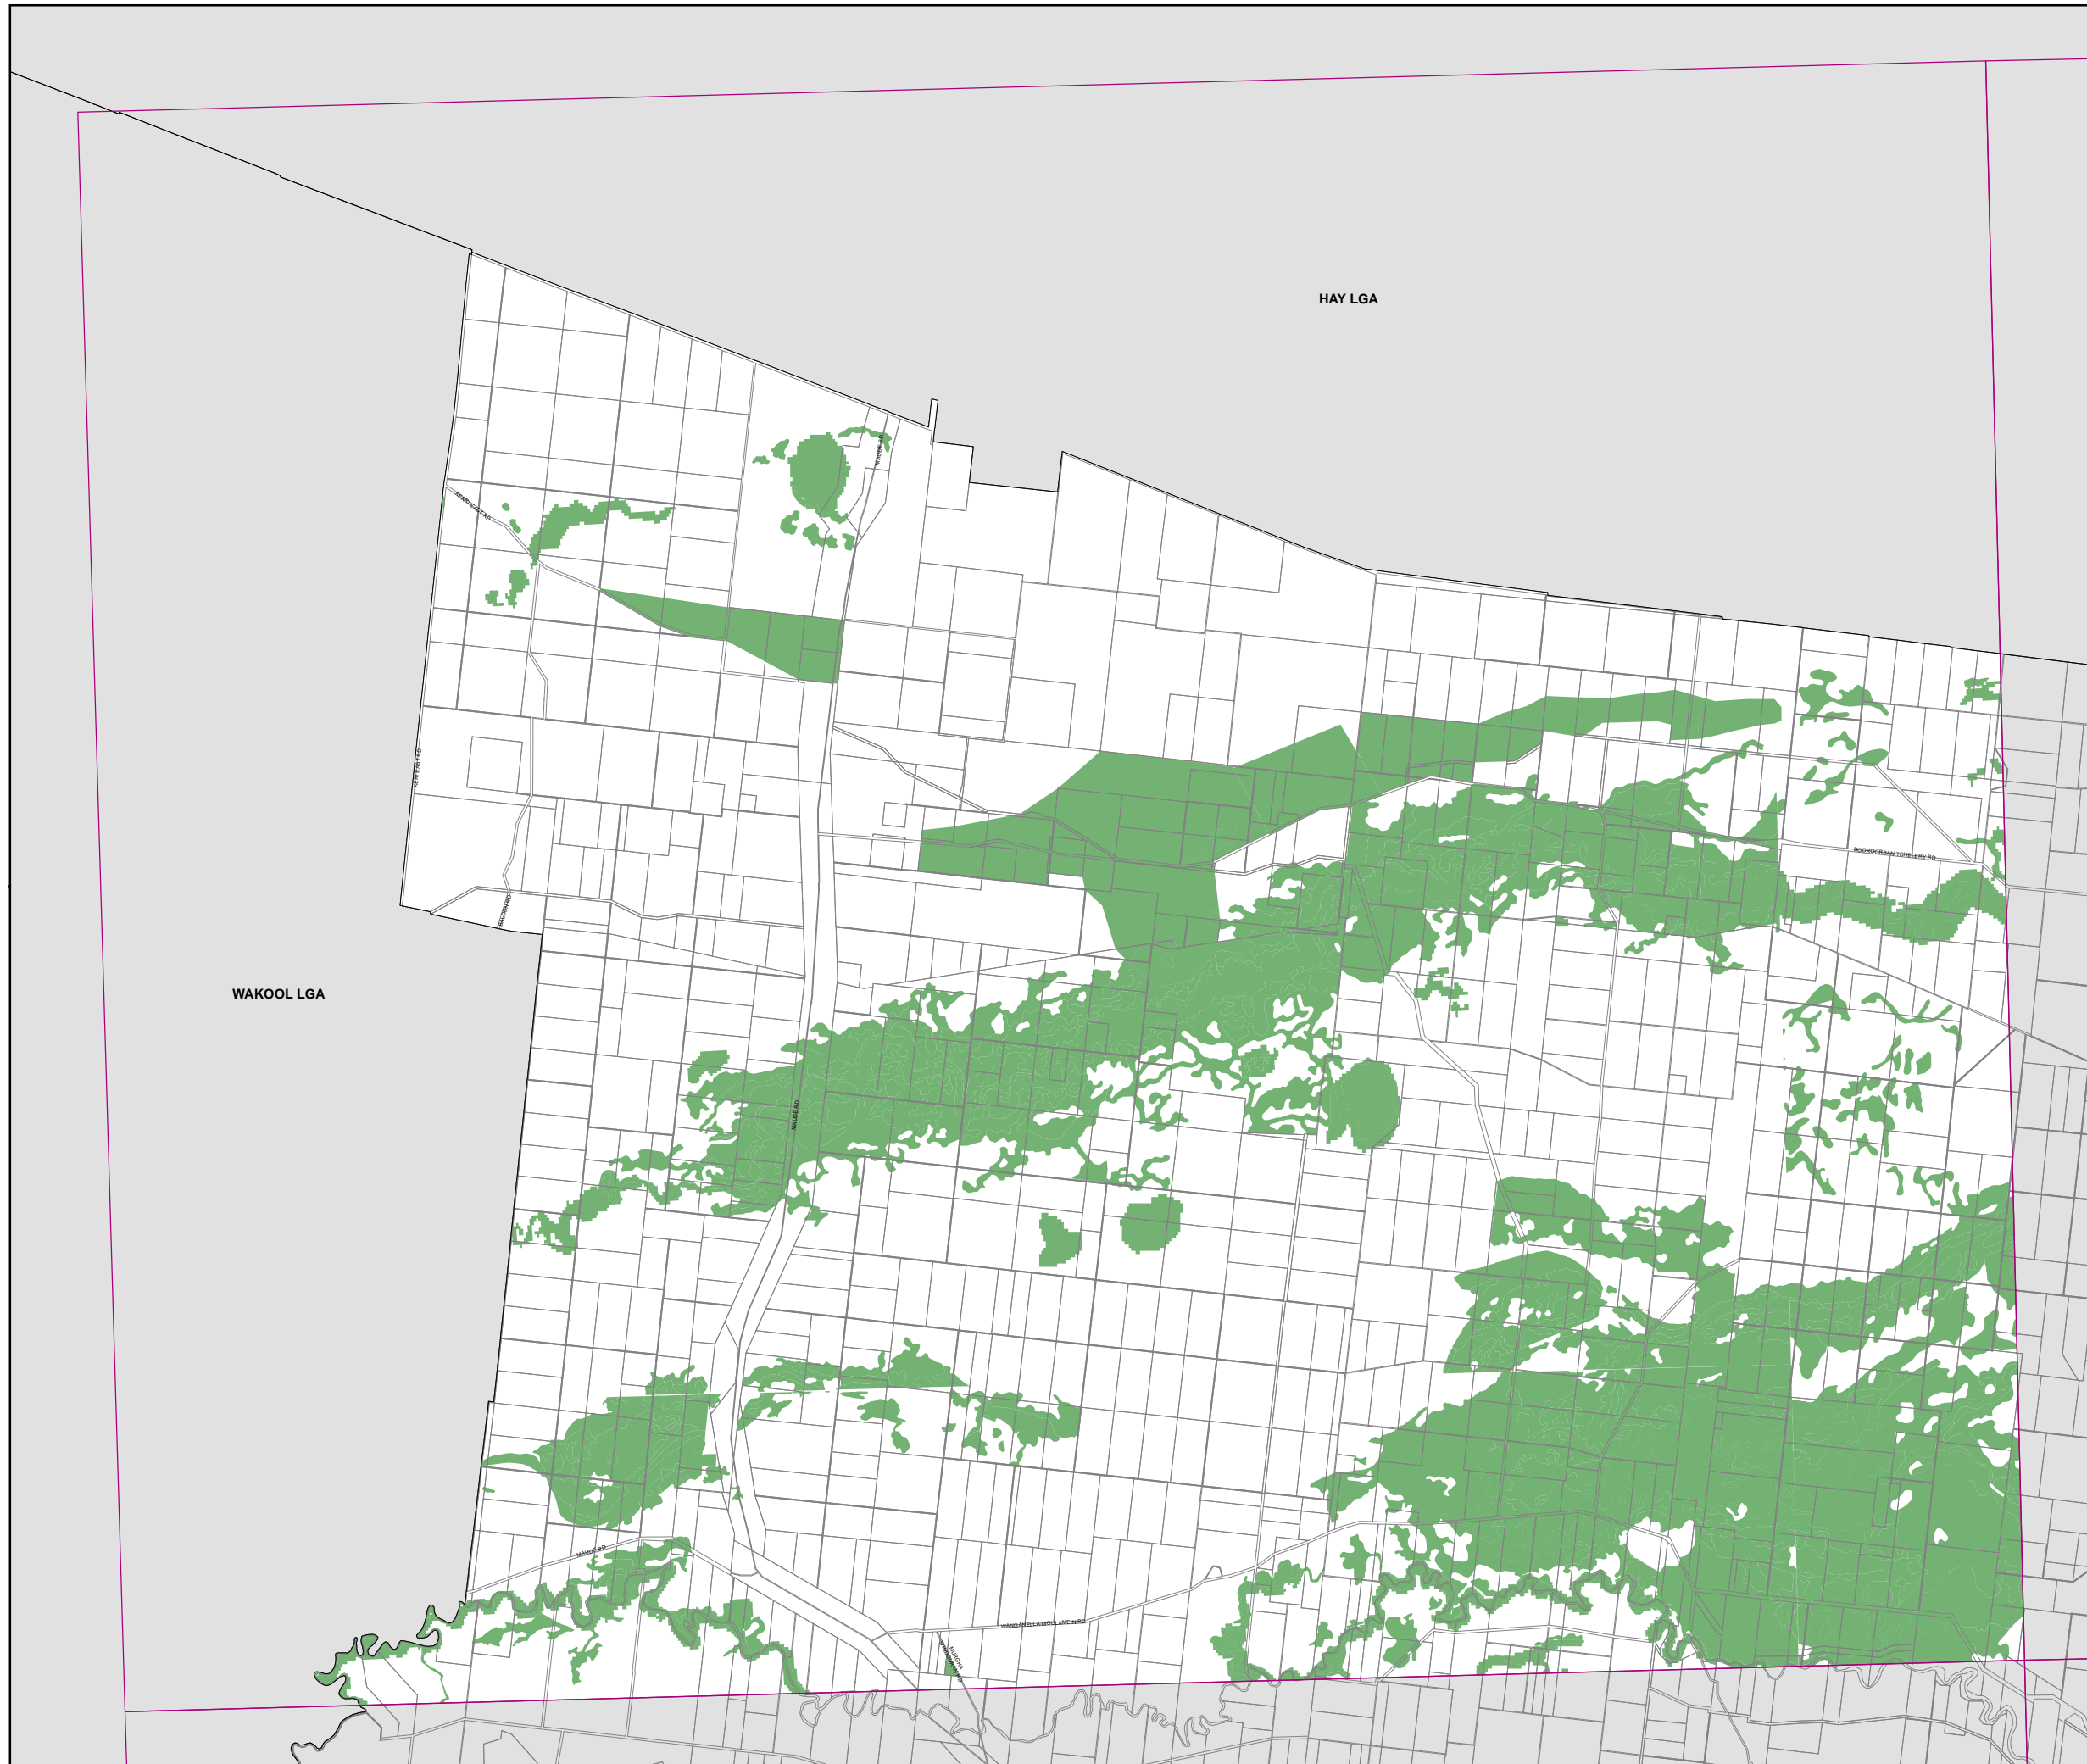

Conargo Local Environmental Plan 2013

Terrestrial Biodiversity Map - Sheet BIO_001

- Biodiversity
- Cadastre**
- Cadastre 03/06/11 © Land and Property Information

Projection: GDA 1994
MGA Zone 55
Scale: 1:160,000 @ A3

Map identification number: 1860_COM_BIO_001_160_20130711