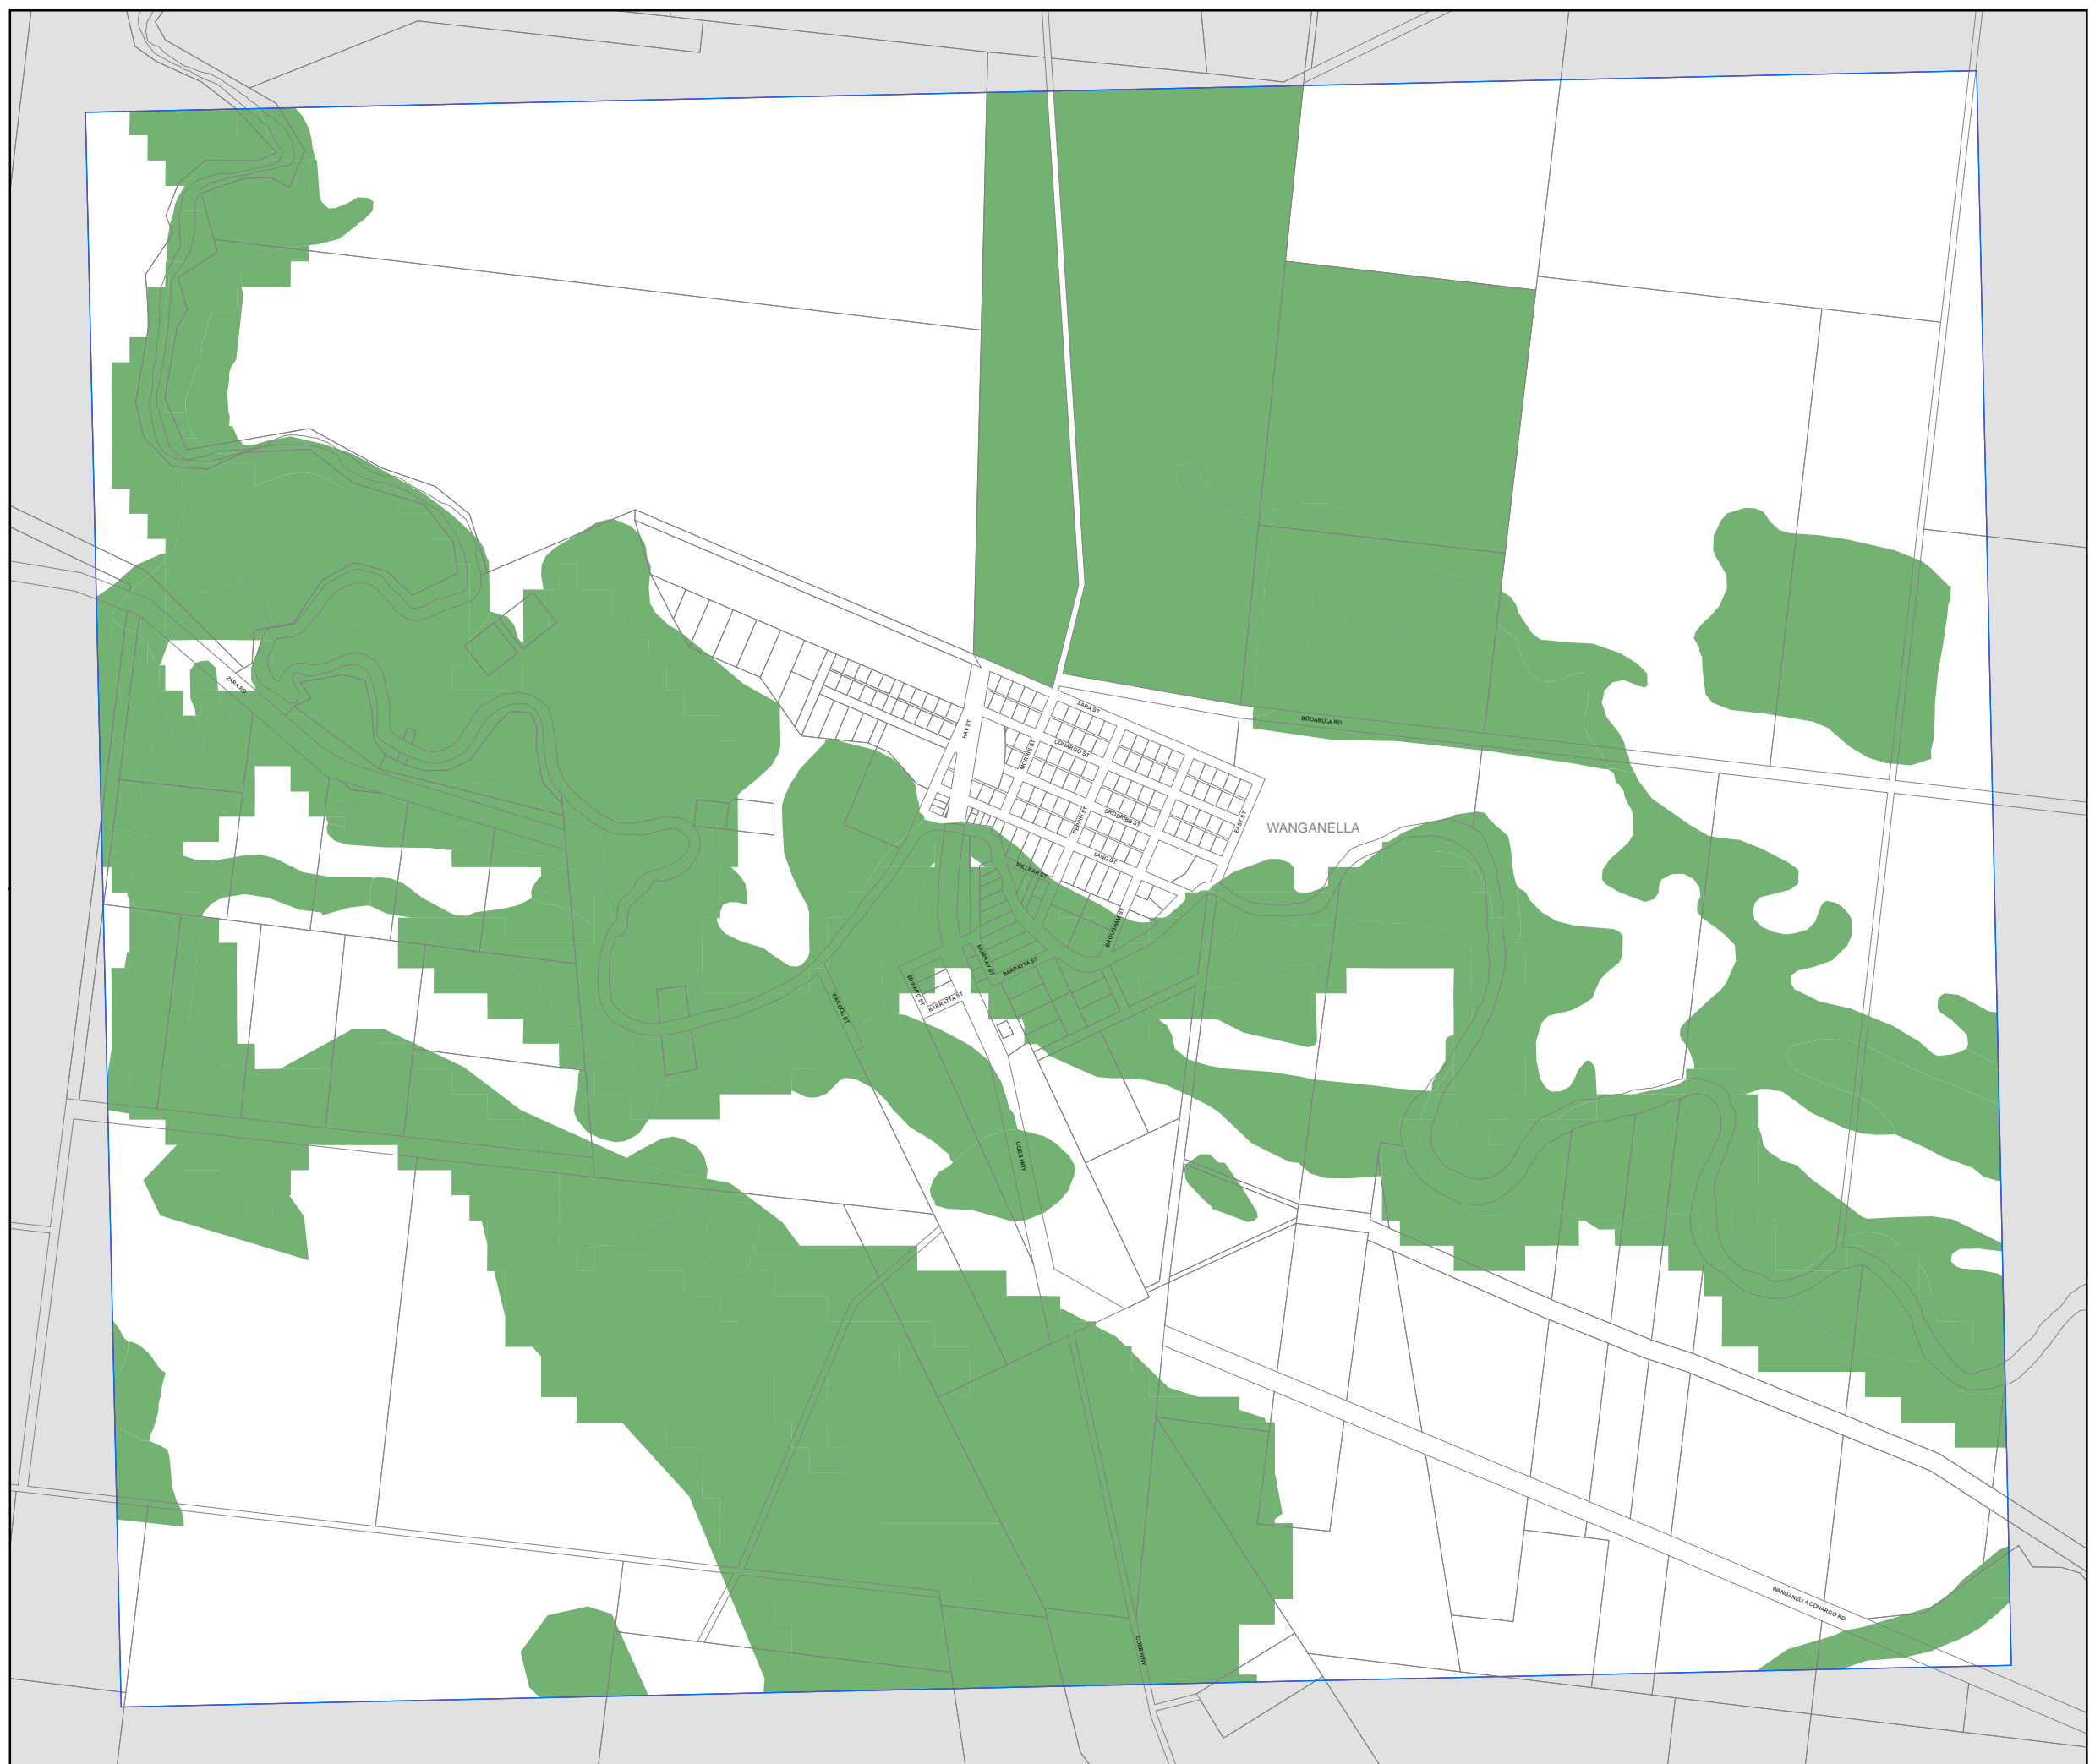

Conargo Local Environmental Plan 2013

Terrestrial Biodiversity Map - Sheet BIO_004A

- Biodiversity
- Cadastre**
- Cadastre 03/06/11 © Land and Property Information

Projection: GDA 1994
MGA Zone 55
Map identification number: 1860_COM_BIO_004A_020_20130711