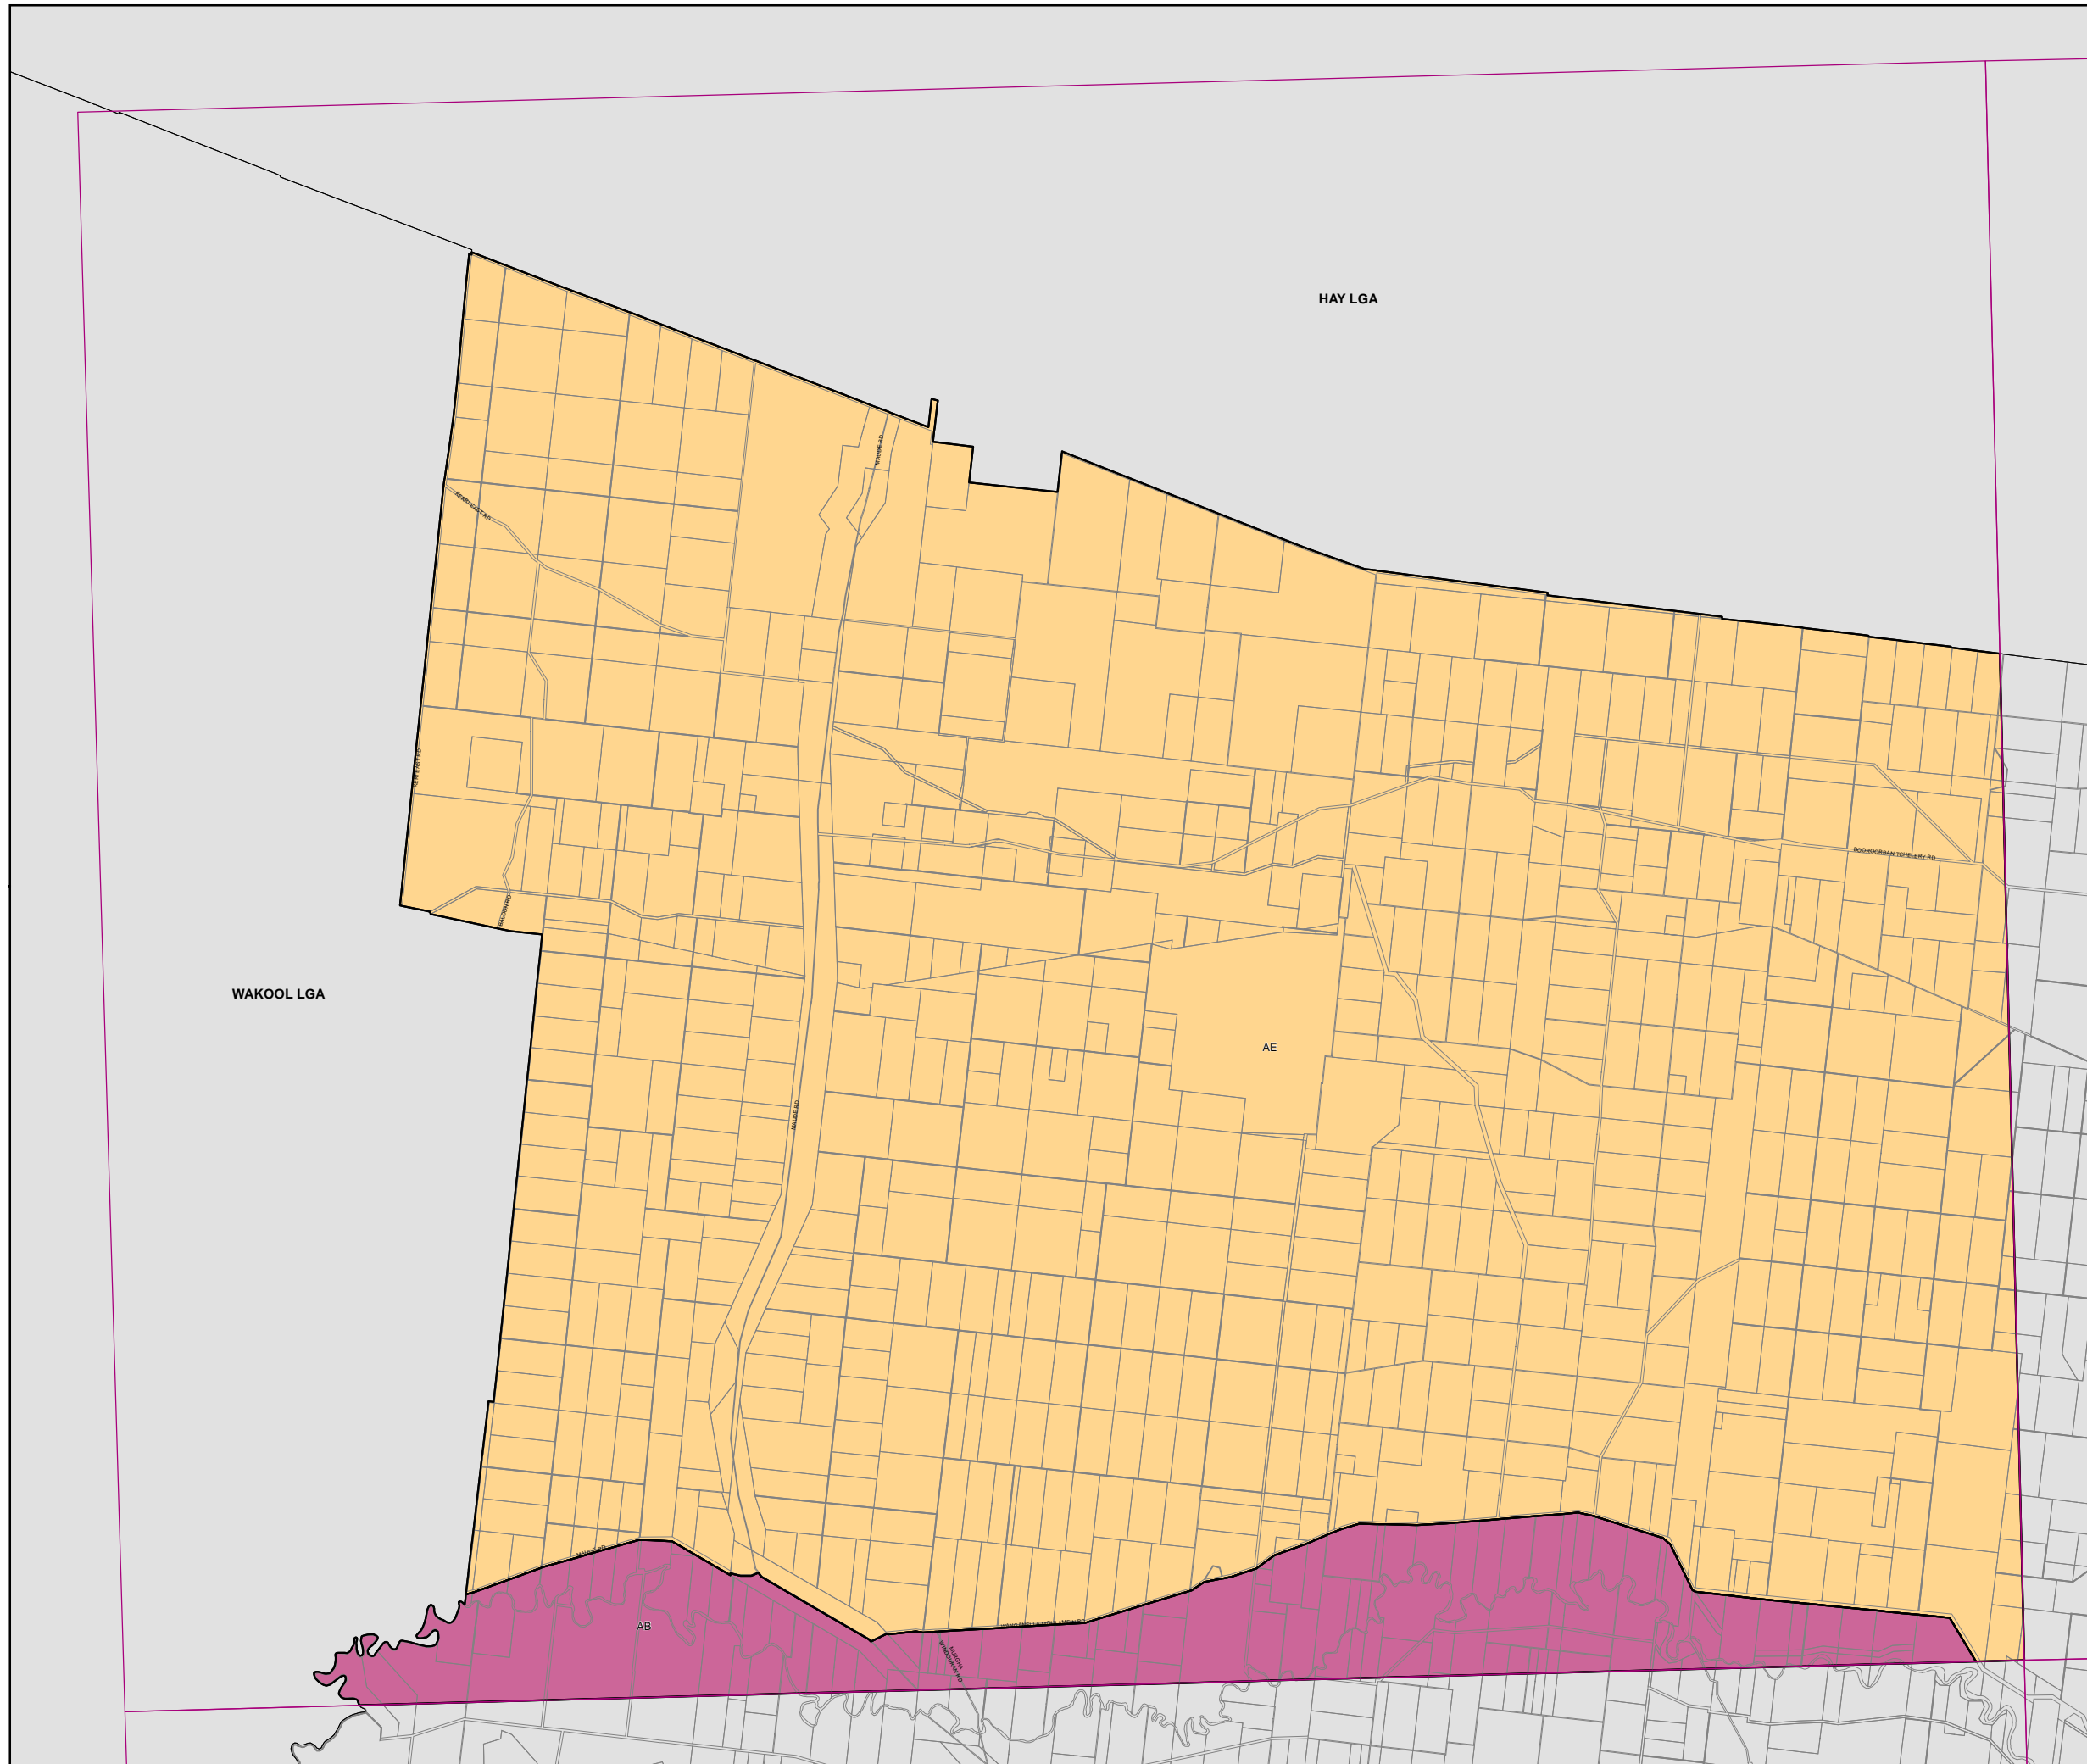

# Conargo Local Environmental Plan 2013

## Lot Size Map - Sheet LSZ\_001

### Minimum Lot Size (sq m)

- U 1,000
- X 5,000
- AB 40 ha
- AE 200 ha

### Cadastre

Cadastre 03/06/11 © Land and Property Information

Projection: GDA 1994  
MGA Zone 55

Scale: 1:160,000 @ A3