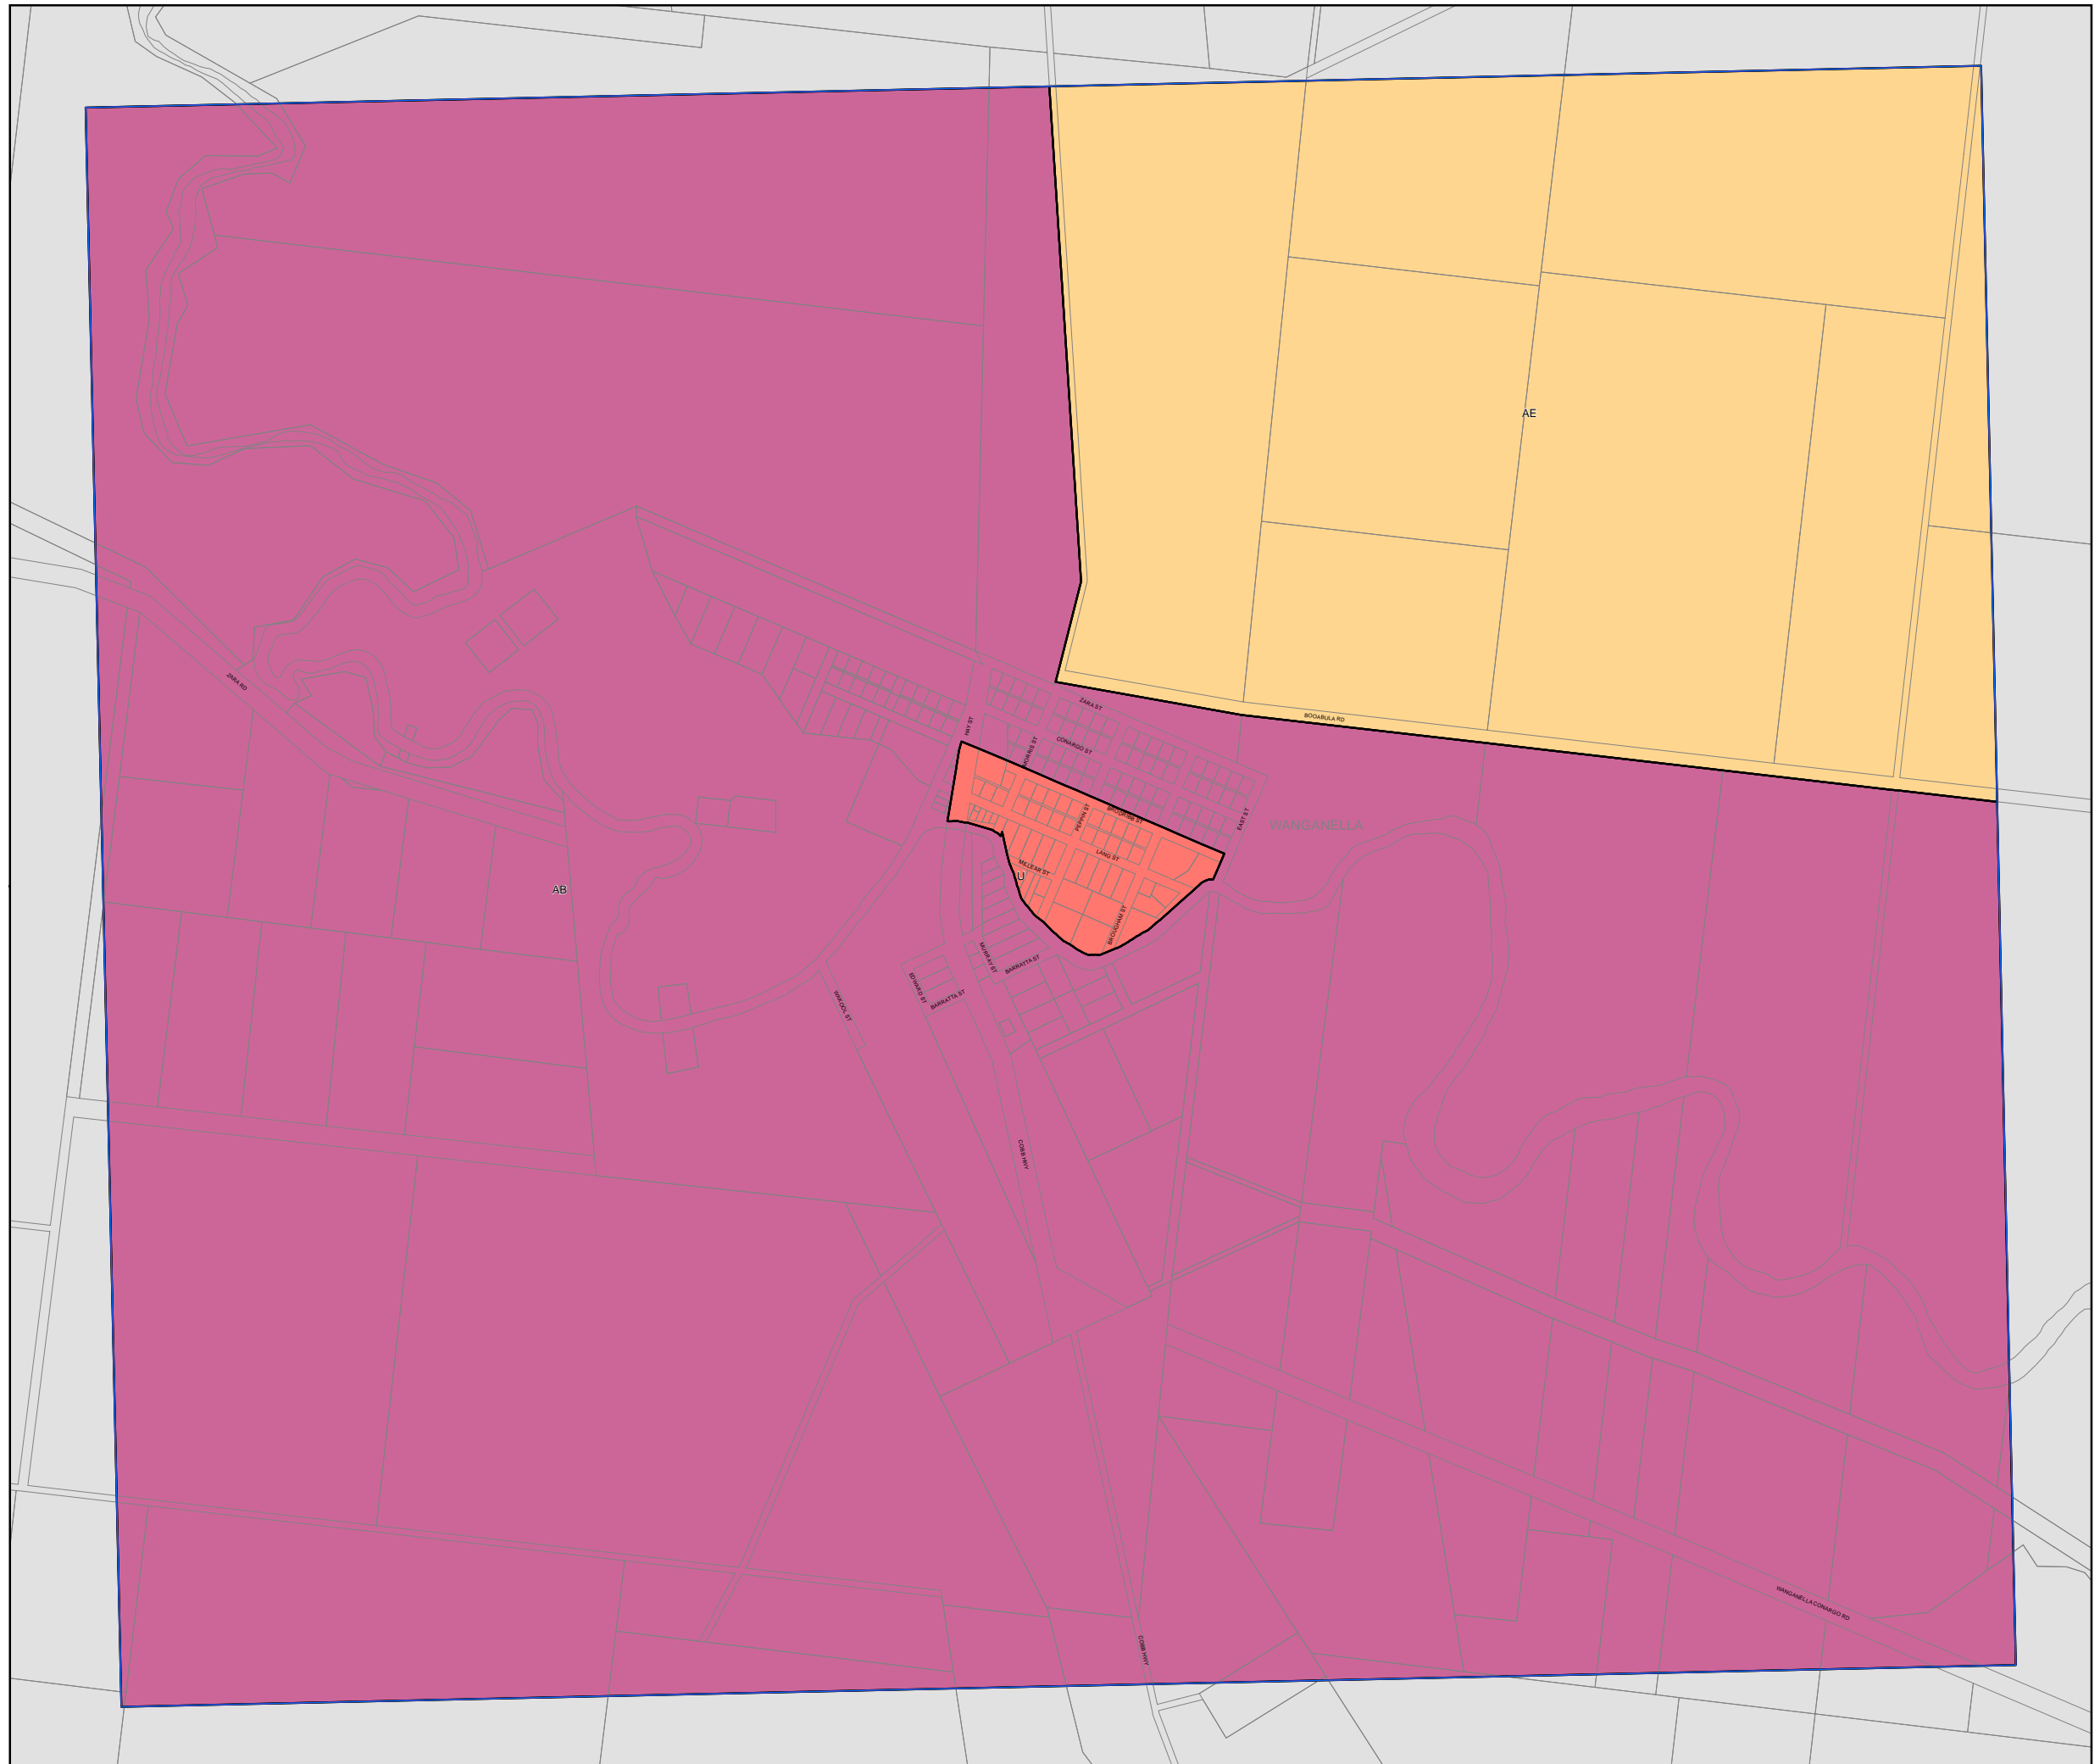

# Conargo Local Environmental Plan 2013

## Lot Size Map - Sheet LSZ\_004A

### Minimum Lot Size (sq m)

- U 1,000
- X 5,000
- AB 40 ha
- AE 200 ha

### Cadastre

Cadastre 03/06/11 © Land and Property Information

Projection: GDA 1994  
MGA Zone 55

Scale: 1:20,000 @ A3